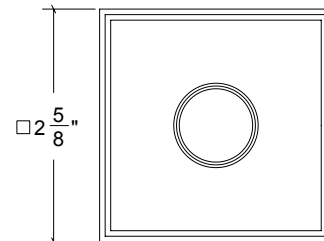

Base Material: Solid Brass

Knob shown with R095L Rosette

- Custom designs, finishes and sizes available upon request
- Available door functions include entry, passage, privacy, single dummy and full dummy. Other functions available upon request
- Escutcheon back plates in customizable sizes maybe be substituted instead of a rosette
- Interior passage and privacy sets are supplied standard with mini-mortise locks unless otherwise requested
- Entry door sets are supplied with full case mortise locks, are fire-rated, and are available in many function types
- Hamilton Sinkler will select all components to create complete sets as per the configuration of the door