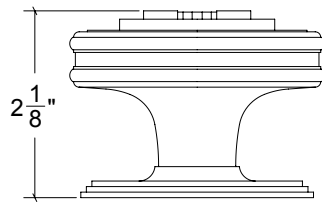

Base Material: Solid Brass

Knob shown with R095L Rosette

- Custom designs, finishes and sizes available upon request
- Available door functions include entry, passage, privacy, single dummy and full dummy. Other functions available upon request
- Escutcheon back plates in customizable sizes maybe be substituted instead of a rosette
- Interior passage and privacy sets are supplied standard with mini-mortise locks unless otherwise requested
- Entry door sets are supplied with full case mortise locks, are fire-rated, and are available in many function types
- Hamilton Sinkler will select all components to create complete sets as per the configuration of the door