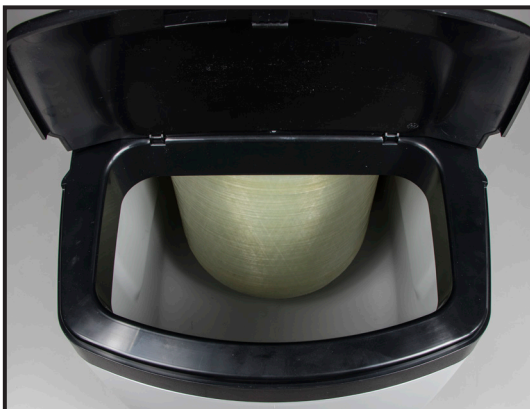

Water Specialist CWS Low Profile Cabinet

Clack has developed a new water softener cabinet with a sleek low profile design.

Its easy lift off lid opens to a large chute for adding salt to the system. Salt capacity is from 208 lbs. to 285 lbs. depending on mineral tank used. The CWS Low Profile uses mineral tanks up to 10" in diameter.

The cabinet is available for use with 18" and 35" tall mineral tanks.

The integrated easy to service brine valve system has been incorporated in the design. This allows full access to the brine valve system for servicing, without having to disassemble the complete system.

Standard cabinet base color is light gray with either the option of black or dark gray low profile covers.

Chute for adding salt

Brine valve and brine well system

Water Specialist - CWS Low Profile 18" Cabinet

Water Specialist - CWS Low Profile 35" Cabinet

The Water Specialist – CWS Low Profile 35" Cabinet accepts 35" tall mineral tanks up to a 10" diameter to maximize system capability.

Tank Size	Liquid Capacity		Salt Capacity	
	in.	gal.	liters	lbs.
8 x 35	7.5	28	285	129
9 x 35	7.0	27	279	126
10 x 35	6.5	25	258	117