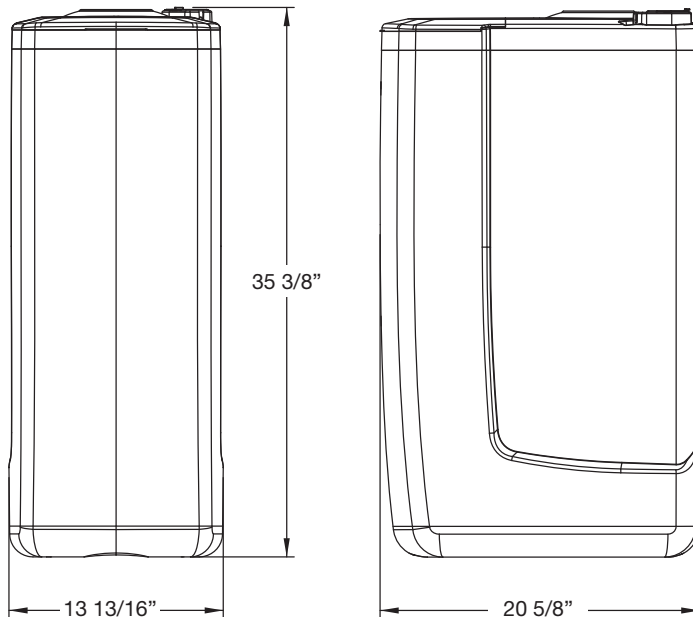

Water Specialist CWS Low Profile Cabinet

Clack has developed a new water softener cabinet with a sleek low profile design.

Its easy lift off lid opens to a large chute for adding salt to the system. Salt capacity is from 208 lbs. to 285 lbs. depending on mineral tank used. The CWS Low Profile uses mineral tanks up to 10" in diameter.

The cabinet is available for use with 18" and 35" tall mineral tanks.

The integrated easy to service brine valve system has been incorporated in the design. This allows full access to the brine valve system for servicing, without having to disassemble the complete system.

The Water Specialist - CWS Low Profile 18" Cabinet accepts 18" tall mineral tanks.

Tank Size	Liquid Capacity		Salt Capacity	
	in.	gal.	liters	lbs.
8 x 18	3.7	14	142	64
9 x 18	3.5	13	133	60
10 x 18	3.3	12	124	56

Water Specialist - CWS Low Profile 35" Cabinet

The Water Specialist – CWS Low Profile 35" Cabinet accepts 35" tall mineral tanks up to a 10" diameter to maximize system capability.

Tank Size	Liquid Capacity		Salt Capacity	
	in.	gal.	liters	lbs.
8 x 35	7.5	28	285	129
9 x 35	7.0	27	279	126
10 x 35	6.5	25	258	117