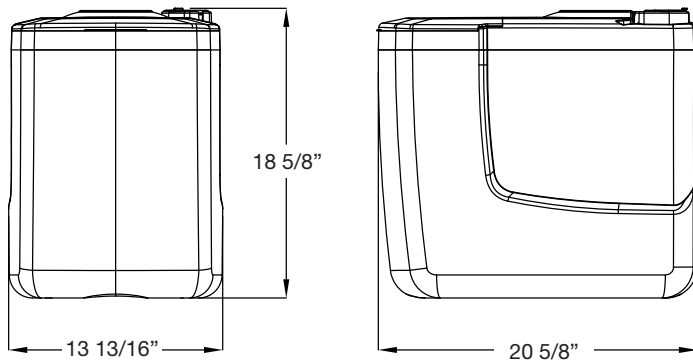

Water Specialist CWS Low Profile Cabinet

Clack has developed a new water softener cabinet with a sleek low profile design.

Its easy lift off lid opens to a large chute for adding salt to the system. Salt capacity is from 208 lbs. to 285 lbs. depending on mineral tank used. The CWS Low Profile uses mineral tanks up to 10" in diameter.

The cabinet is available for use with 18" and 35" tall mineral tanks.

The integrated easy to service brine valve system has been incorporated in the design. This allows full access to the brine valve system for servicing, without having to disassemble the complete system.

The Water Specialist - CWS Low Profile 18" Cabinet accepts 18" tall mineral tanks.

Tank Size	Liquid Capacity		Salt Capacity	
	in.	gal.	liters	lbs.
8 x 18	3.7	14	142	64
9 x 18	3.5	13	133	60
10 x 18	3.3	12	124	56

Water Specialist - CWS Low Profile 35" Cabinet

The Water Specialist – CWS Low Profile 35" Cabinet accepts 35" tall mineral tanks up to a 10" diameter to maximize system capability.

Tank Size	Liquid Capacity		Salt Capacity	
	in.	gal.	liters	lbs.
8 x 35	7.5	28	285	129
9 x 35	7.0	27	279	126
10 x 35	6.5	25	258	117