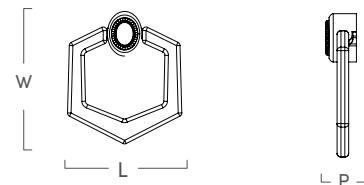

## Rialto Backplate

SKU	LENGTH	WIDTH	PROJECTION	STEM	C-C
MN460PB	3.15"	2.85"	.2"	N/A	N/A
MN461PB	5.25"	4.75"	.25"	N/A	N/A

## Venezia Knob

SKU	LENGTH	WIDTH	PROJECTION	STEM	C-C
MN464PB	1.5"	1.5"	.87"	.65"	N/A
MN465PB	2"	2"	1.15"	.85"	N/A

## Lucia Ring Pull

SKU	LENGTH	WIDTH	PROJECTION	STEM	C-C
MN467PB	3.68"	3.27"	.9"	N/A	N/A
MN466PB	2.25"	2.11"	.75"	N/A	N/A

## Verona Bar Pull

SKU	LENGTH	WIDTH	PROJECTION	STEM	C-C
MN468PB	5.25"	1.17"	1.25"	.95"	4"
MN469PB	7.25"	1.17"	1.25"	.95"	6"
MN470PB	9.25"	1.17"	1.25"	.95"	8"