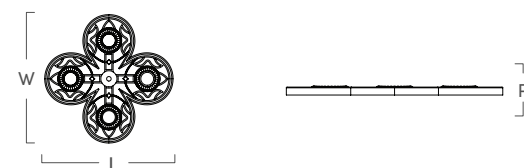

## Venezia Knob

SKU	LENGTH	WIDTH	PROJECTION	STEM	C-C
MN464PB	1.5"	1.5"	.87"	.65"	N/A
MN465PB	2"	2"	1.15"	.85"	N/A

## Lucia Ring Pull

SKU	LENGTH	WIDTH	PROJECTION	STEM	C-C
MN467PB	3.68"	3.27"	.9"	N/A	N/A
MN466PB	2.25"	2.11"	.75"	N/A	N/A

## Florentine Backplate

SKU	LENGTH	WIDTH	PROJECTION	STEM	C-C
MN473PB	3.3"	3.3"	.15"	N/A	N/A
MN474PB	5"	5"	.18"	N/A	N/A

Finish shown in Polished Brass

## Verona Bar Pull

SKU	LENGTH	WIDTH	PROJECTION	STEM	C-C
MN468PB	5.25"	1.17"	1.25"	.95"	4"
MN469PB	7.25"	1.17"	1.25"	.95"	6"
MN470PB	9.25"	1.17"	1.25"	.95"	8"