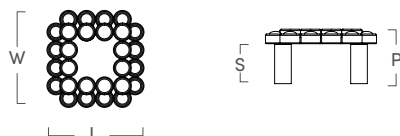

## Bellini Buckle Knob

SKU	LENGTH	WIDTH	PROJECTION	STEM	C-C
MN471PB	2"	2"	1"	.7"	1.3"

PB

## Venezia Knob

SKU	LENGTH	WIDTH	PROJECTION	STEM	C-C
MN464PB	1.5"	1.5"	.87"	.65"	N/A
MN465PB	2"	2"	1.15"	.85"	N/A

## Verona Bar Pull

SKU	LENGTH	WIDTH	PROJECTION	STEM	C-C
MN468PB	5.25"	1.17"	1.25"	.95"	4"
MN469PB	7.25"	1.17"	1.25"	.95"	6"
MN470PB	9.25"	1.17"	1.25"	.95"	8"