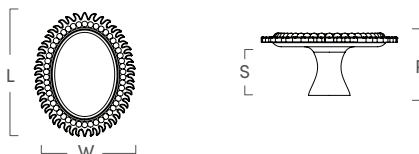

## Bellini Buckle Knob

SKU	LENGTH	WIDTH	PROJECTION	STEM	C-C
MN471PB	2"	2"	1"	.7"	1.3"

PB

## Francesco Custom Knob

SKU	LENGTH	WIDTH	PROJECTION	STEM	C-C
MN462PB	2.5"	2.05"	1"	.75"	N/A
MN463PB	3.4"	2.7"	1.25"	1"	N/A

PB

WTO

LAB

PEA

MAL

## Venezia Knob

SKU	LENGTH	WIDTH	PROJECTION	STEM	C-C
MN464PB	1.5"	1.5"	.87"	.65"	N/A
MN465PB	2"	2"	1.15"	.85"	N/A

## Verona Bar Pull

SKU	LENGTH	WIDTH	PROJECTION	STEM	C-C
MN468PB	5.25"	1.17"	1.25"	.95"	4"
MN469PB	7.25"	1.17"	1.25"	.95"	6"
MN470PB	9.25"	1.17"	1.25"	.95"	8"