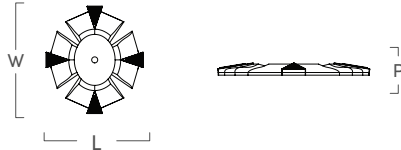

## St. Mark Knob

SKU	LENGTH	WIDTH	PROJECTION	STEM	C-C
MN472PB	1"	1"	1.55"	N/A	N/A

PB

WTO

LAB

PEA

MAL

## Venezia Knob

SKU	LENGTH	WIDTH	PROJECTION	STEM	C-C
MN464PB	1.5"	1.5"	.87"	.65"	N/A
MN465PB	2"	2"	1.15"	.85"	N/A