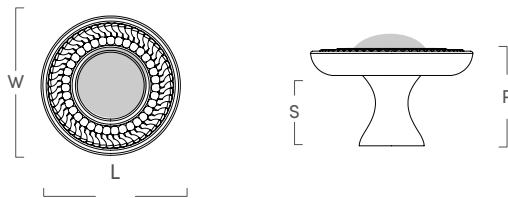

## Rialto Backplate

SKU	LENGTH	WIDTH	PROJECTION	STEM	C-C
MN460PB	3.15"	2.85"	.2"	N/A	N/A
MN461PB	5.25"	4.75"	.25"	N/A	N/A

## Venezia Knob

SKU	LENGTH	WIDTH	PROJECTION	STEM	C-C
MN464PB	1.5"	1.5"	.87"	.65"	N/A
MN465PB	2"	2"	1.15"	.85"	N/A

## Lucia Ring Pull

SKU	LENGTH	WIDTH	PROJECTION	STEM	C-C
MN467PB	3.68"	3.27"	.9"	N/A	N/A
MN466PB	2.25"	2.11"	.75"	N/A	N/A

## Verona Bar Pull

SKU	LENGTH	WIDTH	PROJECTION	STEM	C-C
MN468PB	5.25"	1.17"	1.25"	.95"	4"
MN469PB	7.25"	1.17"	1.25"	.95"	6"
MN470PB	9.25"	1.17"	1.25"	.95"	8"