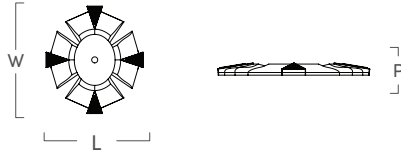

SKU	LENGTH	WIDTH	PROJECTION	STEM	C-C
MN462PB	2.5"	2.05"	1"	.75"	N/A
MN463PB	3.4"	2.7"	1.25"	1"	N/A

PB | WTO | LAB | PEA | MAL

St. Mark Knob

SKU	LENGTH	WIDTH	PROJECTION	STEM	C-C
MN472PB	1"	1"	1.55"	N/A	N/A

PB | WTO | LAB | PEA | MAL

VENEZIA COLLECTION

IN COLLABORATION WITH MICHELLE NUSSBAUMER

Rialto Backplate

SKU	LENGTH	WIDTH	PROJECTION	STEM	C-C
MN460PB	3.15"	2.85"	.2"	N/A	N/A
MN461PB	5.25"	4.75"	.25"	N/A	N/A

Venezia Knob

SKU	LENGTH	WIDTH	PROJECTION	STEM	C-C
MN464PB	1.5"	1.5"	.87"	.65"	N/A
MN465PB	2"	2"	1.15"	.85"	N/A

Lucia Ring Pull

SKU	LENGTH	WIDTH	PROJECTION	STEM	C-C
MN467PB	3.68"	3.27"	.9"	N/A	N/A
MN466PB	2.25"	2.11"	.75"	N/A	N/A

Verona Bar Pull

SKU	LENGTH	WIDTH	PROJECTION	STEM	C-C
MN468PB	5.25"	1.17"	1.25"	.95"	4"
MN469PB	7.25"	1.17"	1.25"	.95"	6"
MN470PB	9.25"	1.17"	1.25"	.95"	8"