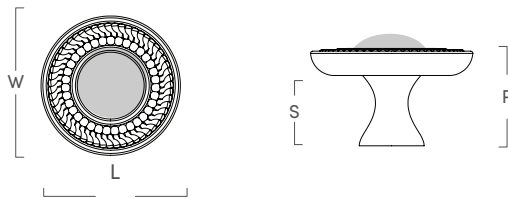

PB | WTO | LAB | PEA | MAL

VENEZIA COLLECTION

IN COLLABORATION WITH MICHELLE NUSSBAUMER

Rialto Backplate

SKU	LENGTH	WIDTH	PROJECTION	STEM	C-C
MN460PB	3.15"	2.85"	.2"	N/A	N/A
MN461PB	5.25"	4.75"	.25"	N/A	N/A

Venezia Knob

SKU	LENGTH	WIDTH	PROJECTION	STEM	C-C
MN464PB	1.5"	1.5"	.87"	.65"	N/A
MN465PB	2"	2"	1.15"	.85"	N/A

Lucia Ring Pull

SKU	LENGTH	WIDTH	PROJECTION	STEM	C-C
MN467PB	3.68"	3.27"	.9"	N/A	N/A
MN466PB	2.25"	2.11"	.75"	N/A	N/A

Florentine Backplate

SKU	LENGTH	WIDTH	PROJECTION	STEM	C-C
MN473PB	3.3"	3.3"	.15"	N/A	N/A
MN474PB	5"	5"	.18"	N/A	N/A

Finish shown in Polished Brass

VENEZIA COLLECTION

IN COLLABORATION WITH MICHELLE NUSSBAUMER

Verona Bar Pull

SKU	LENGTH	WIDTH	PROJECTION	STEM	C-C
MN468PB	5.25"	1.17"	1.25"	.95"	4"
MN469PB	7.25"	1.17"	1.25"	.95"	6"
MN470PB	9.25"	1.17"	1.25"	.95"	8"