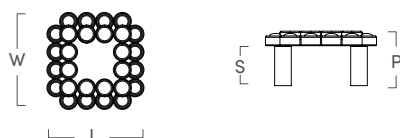

SKU	LENGTH	WIDTH	PROJECTION	STEM	C-C
MN471PB	2"	2"	1"	.7"	1.3"