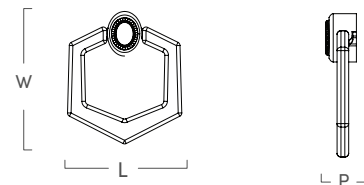

PB | WTO | LAB | PEA | MAL

VENEZIA COLLECTION

IN COLLABORATION WITH MICHELLE NUSSBAUMER

Rialto Backplate

SKU	LENGTH	WIDTH	PROJECTION	STEM	C-C
MN460PB	3.15"	2.85"	.2"	N/A	N/A
MN461PB	5.25"	4.75"	.25"	N/A	N/A

Venezia Knob

SKU	LENGTH	WIDTH	PROJECTION	STEM	C-C
MN464PB	1.5"	1.5"	.87"	.65"	N/A
MN465PB	2"	2"	1.15"	.85"	N/A

Lucia Ring Pull

SKU	LENGTH	WIDTH	PROJECTION	STEM	C-C
MN467PB	3.68"	3.27"	.9"	N/A	N/A
MN466PB	2.25"	2.11"	.75"	N/A	N/A

Florentine Backplate

SKU	LENGTH	WIDTH	PROJECTION	STEM	C-C
MN473PB	3.3"	3.3"	.15"	N/A	N/A
MN474PB	5"	5"	.18"	N/A	N/A

Finish shown in Polished Brass

VENEZIA COLLECTION

IN COLLABORATION WITH MICHELLE NUSSBAUMER

Verona Bar Pull

SKU	LENGTH	WIDTH	PROJECTION	STEM	C-C
MN468PB	5.25"	1.17"	1.25"	.95"	4"
MN469PB	7.25"	1.17"	1.25"	.95"	6"
MN470PB	9.25"	1.17"	1.25"	.95"	8"