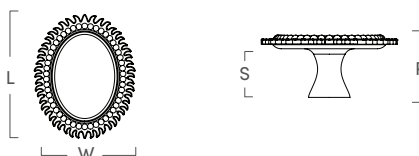

VENEZIA COLLECTION

IN COLLABORATION WITH MICHELLE NUSSBAUMER

Image courtesy of @michellenussbaumer

Bellini Buckle Knob

SKU	LENGTH	WIDTH	PROJECTION	STEM	C-C
MN471PB	2"	2"	1"	.7"	1.3"

PB

Francesco Custom Knob

SKU	LENGTH	WIDTH	PROJECTION	STEM	C-C
MN462PB	2.5"	2.05"	1"	.75"	N/A
MN463PB	3.4"	2.7"	1.25"	1"	N/A

PB | WTO | LAB | PEA | MAL

St. Mark Knob

SKU	LENGTH	WIDTH	PROJECTION	STEM	C-C
MN472PB	1"	1"	1.55"	N/A	N/A

PB | WTO | LAB | PEA | MAL

VENEZIA COLLECTION

IN COLLABORATION WITH MICHELLE NUSSBAUMER

Rialto Backplate

SKU	LENGTH	WIDTH	PROJECTION	STEM	C-C
MN460PB	3.15"	2.85"	.2"	N/A	N/A
MN461PB	5.25"	4.75"	.25"	N/A	N/A

Venezia Knob

SKU	LENGTH	WIDTH	PROJECTION	STEM	C-C
MN464PB	1.5"	1.5"	.87"	.65"	N/A
MN465PB	2"	2"	1.15"	.85"	N/A

Lucia Ring Pull

SKU	LENGTH	WIDTH	PROJECTION	STEM	C-C
MN467PB	3.68"	3.27"	.9"	N/A	N/A
MN466PB	2.25"	2.11"	.75"	N/A	N/A