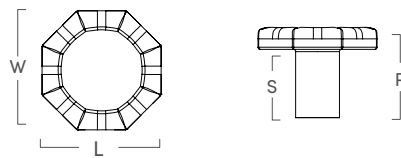

## Bamboo Drop Pull

SKU	LENGTH	WIDTH	PROJECTION	STEM	C-C
ER303PB	7"	2.5"	1"	N/A	5"

## Bamboo 1.6" Backplate

SKU	LENGTH	WIDTH	PROJECTION	STEM	C-C
ER304PB	1.6"	1.6"	.2"	N/A	N/A

## Bamboo Knob

SKU	LENGTH	WIDTH	PROJECTION	STEM	C-C
ER315PB	1.25"	1.25"	1"	.75"	N/A
ER314PB	1.6"	1.6"	1"	.75"	N/A

## Bamboo Gemstone Knob

SKU	LENGTH	WIDTH	PROJECTION	STEM	C-C
ER316PB	1.6"	1.6"	1"	.75"	N/A