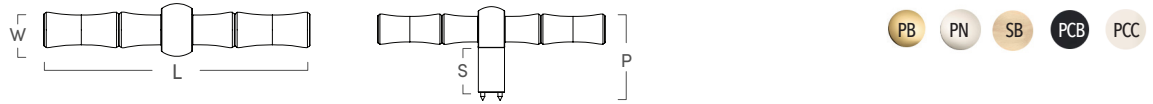

## Bamboo 10" Pull

SKU	LENGTH	WIDTH	PROJECTION	STEM	C-C
ER304PB	10"	.5"	1.6"	.85"	5.5"

## Bamboo T-Bar Pull

SKU	LENGTH	WIDTH	PROJECTION	STEM	C-C
ER302PB	4.3"	.5"	1.6"	.85"	N/A
ER301PB	7"	.5"	1.6"	.85"	N/A

## Bamboo Drop Pull

SKU	LENGTH	WIDTH	PROJECTION	STEM	C-C
ER303PB	7"	2.5"	1"	N/A	5"