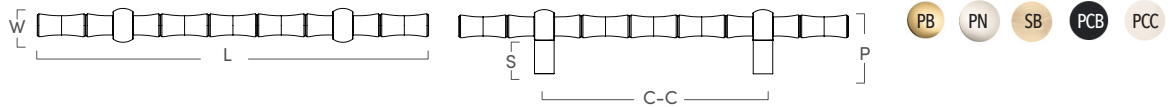

## Bamboo 10" Pull

SKU	LENGTH	WIDTH	PROJECTION	STEM	C-C
ER304PB	10"	.5"	1.6"	.85"	5.5"

## Bamboo T-Bar Pull

SKU	LENGTH	WIDTH	PROJECTION	STEM	C-C
ER302PB	4.3"	.5"	1.6"	.85"	N/A
ER301PB	7"	.5"	1.6"	.85"	N/A