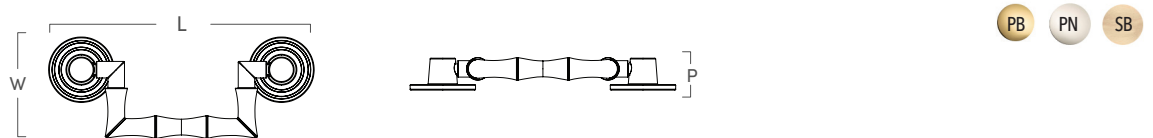

## Bamboo 10" Pull

SKU	LENGTH	WIDTH	PROJECTION	STEM	C-C
ER304PB	10"	.5"	1.6"	.85"	5.5"

## Bamboo T-Bar Pull

SKU	LENGTH	WIDTH	PROJECTION	STEM	C-C
ER302PB	4.3"	.5"	1.6"	.85"	N/A
ER301PB	7"	.5"	1.6"	.85"	N/A

## Bamboo Drop Pull

SKU	LENGTH	WIDTH	PROJECTION	STEM	C-C
ER303PB	7"	2.5"	1"	N/A	5"