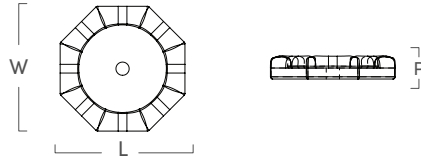

## Bamboo 10" Pull

SKU	LENGTH	WIDTH	PROJECTION	STEM	C-C
ER304PB	10"	.5"	1.6"	.85"	5.5"

## Bamboo T-Bar Pull

SKU	LENGTH	WIDTH	PROJECTION	STEM	C-C
ER302PB	4.3"	.5"	1.6"	.85"	N/A
ER301PB	7"	.5"	1.6"	.85"	N/A

## Bamboo Drop Pull

SKU	LENGTH	WIDTH	PROJECTION	STEM	C-C
ER303PB	7"	2.5"	1"	N/A	5"

## Bamboo Knob

SKU	LENGTH	WIDTH	PROJECTION	STEM	C-C
ER315PB	1.25"	1.25"	1"	.75"	N/A
ER314PB	1.6"	1.6"	1"	.75"	N/A