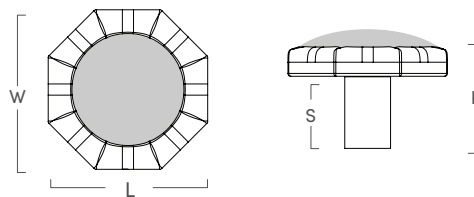

## Bamboo 1.6" Backplate

SKU	LENGTH	WIDTH	PROJECTION	STEM	C-C
ER304PB	1.6"	1.6"	.2"	N/A	N/A

## Bamboo Knob

SKU	LENGTH	WIDTH	PROJECTION	STEM	C-C
ER315PB	1.25"	1.25"	1"	.75"	N/A
ER314PB	1.6"	1.6"	1"	.75"	N/A

## Bamboo Gemstone Knob

SKU	LENGTH	WIDTH	PROJECTION	STEM	C-C
ER316PB	1.6"	1.6"	1"	.75"	N/A

## Bamboo Ring Pull

SKU	LENGTH	WIDTH	PROJECTION	STEM	C-C
ER312PB	3.15"	3.15"	.6"	N/A	N/A
ER313PB	1.75"	1.75"	.6"	N/A	N/A