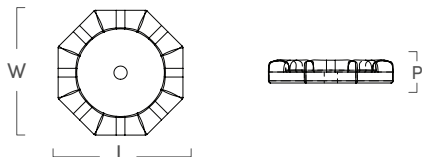

BAMBOO COLLECTION

IN COLLABORATION WITH EDDIE ROSS

Image courtesy of @mjinteriordesign

Bamboo 10" Pull

SKU	LENGTH	WIDTH	PROJECTION	STEM	C-C
ER304PB	10"	.5"	1.6"	.85"	5.5"

Bamboo T-Bar Pull

SKU	LENGTH	WIDTH	PROJECTION	STEM	C-C
ER302PB	4.3"	.5"	1.6"	.85"	N/A
ER301PB	7"	.5"	1.6"	.85"	N/A

Bamboo Drop Pull

SKU	LENGTH	WIDTH	PROJECTION	STEM	C-C
ER303PB	7"	2.5"	1"	N/A	5"

BAMBOO COLLECTION

IN COLLABORATION WITH EDDIE ROSS

Bamboo 1.6" Backplate

SKU	LENGTH	WIDTH	PROJECTION	STEM	C-C
ER304PB	1.6"	1.6"	.2"	N/A	N/A

Bamboo Knob

SKU	LENGTH	WIDTH	PROJECTION	STEM	C-C
ER315PB	1.25"	1.25"	1"	.75"	N/A
ER314PB	1.6"	1.6"	1"	.75"	N/A

Bamboo Gemstone Knob

SKU	LENGTH	WIDTH	PROJECTION	STEM	C-C
ER316PB	1.6"	1.6"	1"	.75"	N/A

Bamboo Ring Pull

SKU	LENGTH	WIDTH	PROJECTION	STEM	C-C
ER312PB	3.15"	3.15"	.6"	N/A	N/A
ER313PB	1.75"	1.75"	.6"	N/A	N/A