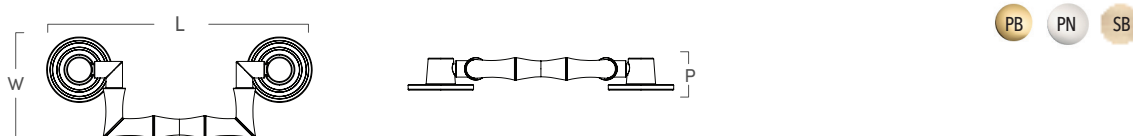

BAMBOO COLLECTION

IN COLLABORATION WITH EDDIE ROSS

Image courtesy of @mjinteriordesign

Bamboo 10" Pull

SKU	LENGTH	WIDTH	PROJECTION	STEM	C-C
ER304PB	10"	.5"	1.6"	.85"	5.5"

Bamboo T-Bar Pull

SKU	LENGTH	WIDTH	PROJECTION	STEM	C-C
ER302PB	4.3"	.5"	1.6"	.85"	N/A
ER301PB	7"	.5"	1.6"	.85"	N/A

Bamboo Drop Pull

SKU	LENGTH	WIDTH	PROJECTION	STEM	C-C
ER303PB	7"	2.5"	1"	N/A	5"

BAMBOO COLLECTION

IN COLLABORATION WITH EDDIE ROSS

Bamboo 1.6" Backplate

SKU	LENGTH	WIDTH	PROJECTION	STEM	C-C
ER304PB	1.6"	1.6"	.2"	N/A	N/A

Bamboo Knob

SKU	LENGTH	WIDTH	PROJECTION	STEM	C-C
ER315PB	1.25"	1.25"	1"	.75"	N/A
ER314PB	1.6"	1.6"	1"	.75"	N/A

Bamboo Gemstone Knob

SKU	LENGTH	WIDTH	PROJECTION	STEM	C-C
ER316PB	1.6"	1.6"	1"	.75"	N/A

Bamboo Ring Pull