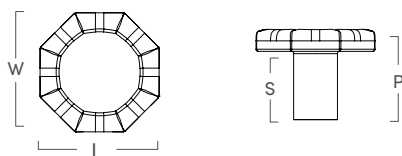

BAMBOO COLLECTION

IN COLLABORATION WITH EDDIE ROSS

Image courtesy of @mjinteriordesign

Bamboo 10" Pull

SKU	LENGTH	WIDTH	PROJECTION	STEM	C-C
ER304PB	10"	.5"	1.6"	.85"	5.5"

Bamboo T-Bar Pull

SKU	LENGTH	WIDTH	PROJECTION	STEM	C-C
ER302PB	4.3"	.5"	1.6"	.85"	N/A
ER301PB	7"	.5"	1.6"	.85"	N/A

Bamboo Drop Pull

SKU	LENGTH	WIDTH	PROJECTION	STEM	C-C
ER303PB	7"	2.5"	1"	N/A	5"

BAMBOO COLLECTION

IN COLLABORATION WITH EDDIE ROSS

Bamboo 1.6" Backplate

SKU	LENGTH	WIDTH	PROJECTION	STEM	C-C
ER304PB	1.6"	1.6"	.2"	N/A	N/A

Bamboo Knob

SKU	LENGTH	WIDTH	PROJECTION	STEM	C-C
ER315PB	1.25"	1.25"	1"	.75"	N/A
ER314PB	1.6"	1.6"	1"	.75"	N/A

Bamboo Gemstone Knob

SKU	LENGTH	WIDTH	PROJECTION	STEM	C-C
ER316PB	1.6"	1.6"	1"	.75"	N/A

Bamboo Ring Pull

SKU	LENGTH	WIDTH	PROJECTION	STEM	C-C
ER312PB	3.15"	3.15"	.6"	N/A	N/A
ER313PB	1.75"	1.75"	.6"	N/A	N/A