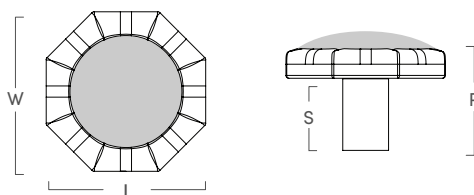

BAMBOO COLLECTION

IN COLLABORATION WITH EDDIE ROSS

Image courtesy of @mjinteriordesign

Bamboo 10" Pull

SKU	LENGTH	WIDTH	PROJECTION	STEM	C-C
ER304PB	10"	.5"	1.6"	.85"	5.5"

Bamboo T-Bar Pull

SKU	LENGTH	WIDTH	PROJECTION	STEM	C-C
ER302PB	4.3"	.5"	1.6"	.85"	N/A
ER301PB	7"	.5"	1.6"	.85"	N/A

Bamboo Drop Pull

SKU	LENGTH	WIDTH	PROJECTION	STEM	C-C
ER303PB	7"	2.5"	1"	N/A	5"

BAMBOO COLLECTION

IN COLLABORATION WITH EDDIE ROSS

Bamboo 1.6" Backplate

SKU	LENGTH	WIDTH	PROJECTION	STEM	C-C
ER304PB	1.6"	1.6"	.2"	N/A	N/A

Bamboo Knob

SKU	LENGTH	WIDTH	PROJECTION	STEM	C-C
ER315PB	1.25"	1.25"	1"	.75"	N/A
ER314PB	1.6"	1.6"	1"	.75"	N/A

Bamboo Gemstone Knob

SKU	LENGTH	WIDTH	PROJECTION	STEM	C-C
ER316PB	1.6"	1.6"	1"	.75"	N/A

Bamboo Ring Pull

SKU	LENGTH	WIDTH	PROJECTION	STEM	C-C
ER312PB	3.15"	3.15"	.6"	N/A	N/A
ER313PB	1.75"	1.75"	.6"	N/A	N/A