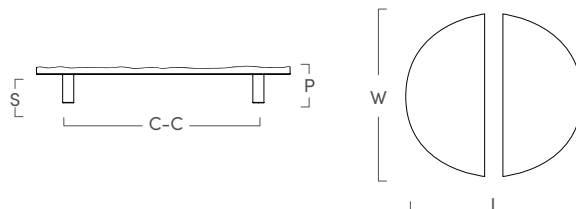

Image courtesy of @doniphonmoore

Allen Square Knob

SKU	LENGTH	WIDTH	PROJECTION	STEM	C-C
KR500PB	1.8"	1.8"	1.1"	1"	N/A

Allen Semi Circle Pull Set

SKU	LENGTH	WIDTH	PROJECTION	STEM	C-C
AW107PB	6"	6"	1.2"	1"	3.75"

Allen Pull

SKU	LENGTH	WIDTH	PROJECTION	STEM	C-C
AW104PB	6"	1"	1"	.9"	4"
AW105PB	8"	1"	1"	.9"	6"

ALLEN & AUSTIN COLLECTION

Allen Appliance Pull

SKU	LENGTH	WIDTH	PROJECTION	STEM	C-C
AW106PB	14"	1"	1"	.9"	12"

PB PN

Allen Lucite Pull

SKU	LENGTH	WIDTH	PROJECTION	STEM	C-C
AW103PB	6"	.58"	1.8"	1.25"	4"
AW102PB	12"	.8"	2.3"	1.25"	9.5"
AW101PB	14"	.8"	2.3"	1.25"	11"

PB

Austin Semi Circle Pull Set

SKU	LENGTH	WIDTH	PROJECTION	STEM	C-C
AW100PB	6"	6"	1.2"	1"	3.75"

PB PN

Austin Circle Knob

SKU	LENGTH	WIDTH	PROJECTION	STEM	C-C
KR501PB	1.7"	1.7"	1"	1"	N/A

PB PN