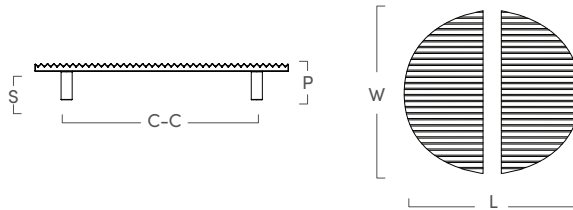

Image courtesy of @doniphonmoore

Allen Square Knob

SKU	LENGTH	WIDTH	PROJECTION	STEM	C-C
KR500PB	1.8"	1.8"	1.1"	1"	N/A

Allen Semi Circle Pull Set

SKU	LENGTH	WIDTH	PROJECTION	STEM	C-C
AW107PB	6"	6"	1.2"	1"	3.75"

Allen Pull

SKU	LENGTH	WIDTH	PROJECTION	STEM	C-C
AW104PB	6"	1"	1"	.9"	4"
AW105PB	8"	1"	1"	.9"	6"

ALLEN & AUSTIN COLLECTION

Allen Appliance Pull

SKU	LENGTH	WIDTH	PROJECTION	STEM	C-C
AW106PB	14"	1"	1"	.9"	12"

PB PN

Allen Lucite Pull

SKU	LENGTH	WIDTH	PROJECTION	STEM	C-C
AW103PB	6"	.58"	1.8"	1.25"	4"
AW102PB	12"	.8"	2.3"	1.25"	9.5"
AW101PB	14"	.8"	2.3"	1.25"	11"

PB

Austin Semi Circle Pull Set

SKU	LENGTH	WIDTH	PROJECTION	STEM	C-C
AW100PB	6"	6"	1.2"	1"	3.75"

PB PN

Austin Circle Knob

SKU	LENGTH	WIDTH	PROJECTION	STEM	C-C
KR501PB	1.7"	1.7"	1"	1"	N/A

PB PN