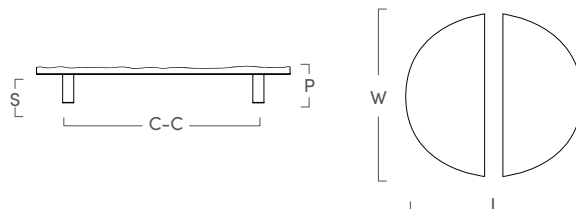

## Allen Appliance Pull

SKU	LENGTH	WIDTH	PROJECTION	STEM	C-C
AW106PB	14"	1"	1"	.9"	12"

## Allen Lucite Pull

SKU	LENGTH	WIDTH	PROJECTION	STEM	C-C
AW103PB	6"	.58"	1.8"	1.25"	4"
AW102PB	12"	.8"	2.3"	1.25"	9.5"
AW101PB	14"	.8"	2.3"	1.25"	11"

## Austin Semi Circle Pull Set

SKU	LENGTH	WIDTH	PROJECTION	STEM	C-C
AW100PB	6"	6"	1.2"	1"	3.75"

## Austin Circle Knob

SKU	LENGTH	WIDTH	PROJECTION	STEM	C-C
KR501PB	1.7"	1.7"	1"	1"	N/A