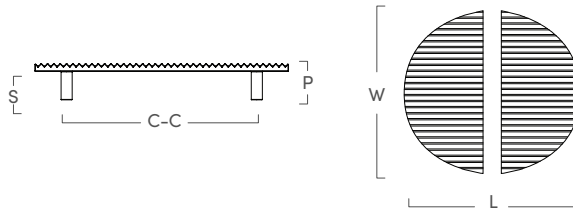

Image courtesy of @doniphonmoore

Allen Square Knob

SKU	LENGTH	WIDTH	PROJECTION	STEM	C-C
KR500PB	1.8"	1.8"	1.1"	1"	N/A

Allen Semi Circle Pull Set

SKU	LENGTH	WIDTH	PROJECTION	STEM	C-C
AW107PB	6"	6"	1.2"	1"	3.75"

Allen Pull

SKU	LENGTH	WIDTH	PROJECTION	STEM	C-C
AW104PB	8"	1"	1"	.9"	6"
AW105PB	10"	1"	1"	.9"	8"

ALLEN & AUSTIN COLLECTION

Allen Appliance Pull

SKU	LENGTH	WIDTH	PROJECTION	STEM	C-C
AW106PB	14"	1"	1"	.9"	12"

PB PN

Allen Lucite Pull

SKU	LENGTH	WIDTH	PROJECTION	STEM	C-C
AW103PB	6"	.58"	1.8"	1.25"	4"
AW102PB	12"	.8"	2.3"	1.25"	9.5"
AW101PB	14"	.8"	2.3"	1.25"	11"

PB

Austin Semi Circle Pull Set

SKU	LENGTH	WIDTH	PROJECTION	STEM	C-C
AW100PB	6"	6"	1.2"	1"	3.75"

PB PN

Austin Circle Knob

SKU	LENGTH	WIDTH	PROJECTION	STEM	C-C
KR501PB	1.7"	1.7"	1"	1"	N/A

PB PN