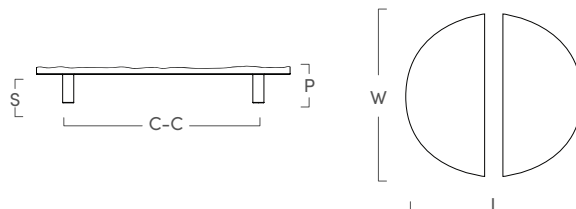

Image courtesy of @doniphonmoore

Allen Square Knob

SKU	LENGTH	WIDTH	PROJECTION	STEM	C-C
KR500PB	1.8"	1.8"	1.1"	1"	N/A

Allen Semi Circle Pull Set

SKU	LENGTH	WIDTH	PROJECTION	STEM	C-C
AW107PB	6"	6"	1.2"	1"	3.75"

Allen Pull

SKU	LENGTH	WIDTH	PROJECTION	STEM	C-C
AW104PB	8"	1"	1"	.9"	6"
AW105PB	10"	1"	1"	.9"	8"

ALLEN & AUSTIN COLLECTION

Allen Appliance Pull

SKU	LENGTH	WIDTH	PROJECTION	STEM	C-C
AW106PB	14"	1"	1"	.9"	12"

PB PN

Allen Lucite Pull

SKU	LENGTH	WIDTH	PROJECTION	STEM	C-C
AW103PB	6"	.58"	1.8"	1.25"	4"
AW102PB	12"	.8"	2.3"	1.25"	9.5"
AW101PB	14"	.8"	2.3"	1.25"	11"

PB

Austin Semi Circle Pull Set

SKU	LENGTH	WIDTH	PROJECTION	STEM	C-C
AW100PB	6"	6"	1.2"	1"	3.75"

PB PN

Austin Circle Knob

SKU	LENGTH	WIDTH	PROJECTION	STEM	C-C
KR501PB	1.7"	1.7"	1"	1"	N/A

PB PN