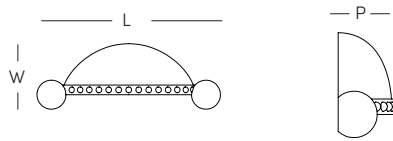

SKU	LENGTH	WIDTH	PROJECTION	STEM	C-C
PW1316BB	1"	2.8"	1"	N/A	N/A

PIERCE & WARD COLLECTION

Gloria Backplate

SKU	LENGTH	WIDTH	PROJECTION	STEM	C-C
PW1304BB	3"	2.3"	.12"	N/A	N/A

Amelia Solid Brass Knob

SKU	LENGTH	WIDTH	PROJECTION	STEM	C-C
PW1302BB	1"	1"	1"	N/A	N/A

Amelia Pull

SKU	LENGTH	WIDTH	PROJECTION	STEM	C-C
PW1307BB	5"	1"	1.28"	N/A	4

Amelia Drop Pull

SKU	LENGTH	WIDTH	PROJECTION	STEM	C-C
PW1309BB	2.5"	1"	1.2"	N/A	N/A

PIERCE & WARD COLLECTION

Joan Ring Pull

SKU	LENGTH	WIDTH	PROJECTION	STEM	C-C
PW1312BB	1.75"	2.3"	.84"	N/A	N/A

Eleanor Cup Pull

SKU	LENGTH	WIDTH	PROJECTION	STEM	C-C
PW1313BB	4.5"	1.7"	.9"	N/A	4"

Coco Drop Pull

SKU	LENGTH	WIDTH	PROJECTION	STEM	C-C
PW1310BB	2"	1.5"	.68"	N/A	N/A

Amelia Soap Dish

SKU	LENGTH	WIDTH	PROJECTION	STEM	C-C
PW1317BB	6"	3"	2"	N/A	N/A