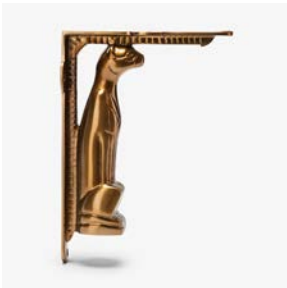

PIERCE & WARD COLLECTION

Image courtesy of xyz

Florence Solid Brass Knob

SKU	LENGTH	WIDTH	PROJECTION	STEM	C-C
PW1300BB	1"	1"	1.1"	N/A	N/A

Florence Wood Knob

SKU	LENGTH	WIDTH	PROJECTION	STEM	C-C
PW1301BB	1"	1"	1.1"	N/A	N/A

Eleanor Cup Pull

SKU	LENGTH	WIDTH	PROJECTION	STEM	C-C
PW1313BB	4.5"	1.7"	.9"	N/A	4"

Coco Drop Pull

SKU	LENGTH	WIDTH	PROJECTION	STEM	C-C
PW1310BB	2"	1.5"	.68"	N/A	N/A

Amelia Soap Dish

SKU	LENGTH	WIDTH	PROJECTION	STEM	C-C
PW1317BB	6"	3"	2"	N/A	N/A

PIERCE & WARD COLLECTION

Frida Bracket

SKU	LENGTH	WIDTH	PROJECTION	STEM	C-C
PW1314ABB	9"	1.5"	6.5"	N/A	N/A

Josephine Bracket

SKU	LENGTH	WIDTH	PROJECTION	STEM	C-C
PW1315ABB	9"	1.5"	6.5"	N/A	N/A