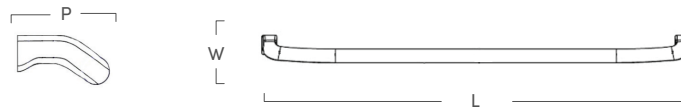

OTTO COLLECTION

IN COLLABORATION WITH FLOAT STUDIO

Otto Waterfall Pull

SKU	LENGTH	WIDTH	PROJECTION	STEM	C-C
FL1124SS	3.4"	.68"	1"	N/A	3"
FL1125SS	6.4"	.68"	1"	N/A	6"

SS CRP

Otto Knob

SKU	LENGTH	WIDTH	PROJECTION	STEM	C-C
FL1126SS	1.125"	1.125"	1"	.75"	N/A

SS CRP

Otto Single Hook

SKU	LENGTH	WIDTH	PROJECTION	STEM	C-C
FL1127SS	2.5"	.45"	.xx	N/A	N/A

SS CRP

OTTO COLLECTION

IN COLLABORATION WITH FLOAT STUDIO

Otto Pull

SKU	LENGTH	WIDTH	PROJECTION	STEM	C-C
FL1120SS	3.45"	.52"	1.33"	N/A	3"
FL1121SS	4.45"	.52"	1.33"	N/A	4"
FL1122SS	6.45"	.52"	1.33"	N/A	6"
FL1123SS	8.45"	.52"	1.33"	N/A	8"

SS 

Otto Appliance Pull

SKU	LENGTH	WIDTH	PROJECTION	STEM	C-C
FL1129SS	12.88"	.65"	2.35"	N/A	12"
FL1130SS	18.88"	.65"	2.35"	N/A	18"

SS 

Marcelle Bracket

SKU	LENGTH	WIDTH	PROJECTION	STEM	C-C
FL1128SS	12.88"	1.25"	9.8	N/A	N/A