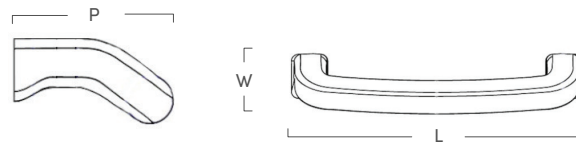

OTTO COLLECTION

IN COLLABORATION WITH FLOAT STUDIO

Otto Waterfall Pull

SKU	LENGTH	WIDTH	PROJECTION	STEM	C-C
FL1124SS	3.4"	.68"	1"	N/A	3"
FL1125SS	6.4"	.68"	1"	N/A	6"

SS CRP

Otto Knob

SKU	LENGTH	WIDTH	PROJECTION	STEM	C-C
FL1126SS	1.125"	1.125"	1"	.75"	N/A

SS CRP

Otto Single Hook

SKU	LENGTH	WIDTH	PROJECTION	STEM	C-C
FL1127SS	2.5"	.45"	.xx	N/A	N/A

SS CRP

OTTO COLLECTION

IN COLLABORATION WITH FLOAT STUDIO

Otto Pull

SKU	LENGTH	WIDTH	PROJECTION	STEM	C-C
FL1120SS	3.45"	.52"	1.33"	N/A	3"
FL1121SS	4.45"	.52"	1.33"	N/A	4"
FL1122SS	6.45"	.52"	1.33"	N/A	6"
FL1123SS	8.45"	.52"	1.33"	N/A	8"

SS 

Otto Appliance Pull

SKU	LENGTH	WIDTH	PROJECTION	STEM	C-C
FL1129SS	12.88"	.65"	2.35"	N/A	12"
FL1130SS	18.88"	.65"	2.35"	N/A	18"

SS 

Marcelle Bracket

SKU	LENGTH	WIDTH	PROJECTION	STEM	C-C
FL1128SS	12.88"	1.25"	9.8	N/A	N/A