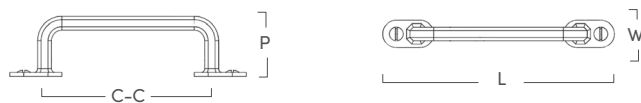

## Marcelle Knob

SKU	LENGTH	WIDTH	PROJECTION	STEM	C-C
FL1100BB	1.125"	1.125"	.9"	N/A	N/A

## Marcelle Pull

SKU	LENGTH	WIDTH	PROJECTION	STEM	C-C
FL1101BB	4.25"	.5"	1.07"	N/A	3"
FL1102BB	5.25"	.5"	1.07"	N/A	4"
FL1103BB	7.25"	.5"	1.07"	N/A	6"
FL1104BB	9.25"	.5"	1.07"	N/A	8"