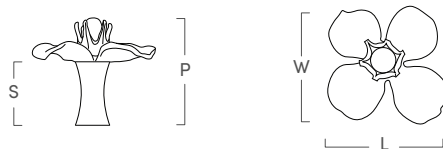

## Dogwood Custom Knob

SKU	LENGTH	WIDTH	PROJECTION	STEM	C-C
BB211PB	2"	2"	1.6"	1"	N/A
BB210PB	3"	3"	1.9"	1"	N/A

## Dogwood Metal Knob

SKU	LENGTH	WIDTH	PROJECTION	STEM	C-C
BB212PB	2"	2"	1.6"	1"	N/A
BB213PB	3"	3"	1.9"	1"	N/A

## Butterfly Mother of Pearl Knob

SKU	LENGTH	WIDTH	PROJECTION	STEM	C-C
BB230PB	2"	2.65"	1"	.75"	N/A

Finish shown in Polished Brass