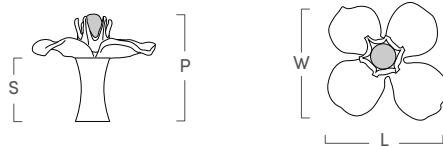

# DOGWOOD COLLECTION

IN COLLABORATION WITH BARRIE BENSON

Image courtesy of @dorothy\_shain

## Dogwood Custom Knob

SKU	LENGTH	WIDTH	PROJECTION	STEM	C-C
BB211PB	2"	2"	1.6"	1"	N/A
BB210PB	3"	3"	1.9"	1"	N/A

## Dogwood Metal Knob

SKU	LENGTH	WIDTH	PROJECTION	STEM	C-C
BB212PB	2"	2"	1.6"	1"	N/A
BB213PB	3"	3"	1.9"	1"	N/A