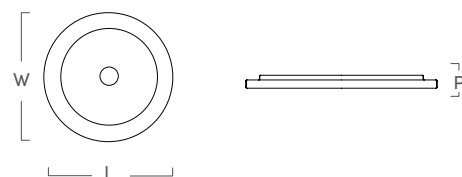

## Cosmos Knob

SKU	LENGTH	WIDTH	PROJECTION	STEM	C-C
AW900PB	1"	1"	1.5"	.5"	N/A
AW901PB	1.25"	1.25"	1.7"	.5"	N/A

## Cosmos Bar Pull

SKU	LENGTH	WIDTH	PROJECTION	STEM	C-C
AW907PB	5.9"	1"	1.5"	.75"	4.92"
AW908PB	7.87"	1"	1.5"	.75"	6.89"
AW909PB	9.84"	1"	1.5"	.75"	8.86"

## Cosmos Round Backplate

SKU	LENGTH	WIDTH	PROJECTION	STEM	C-C
AW913PB	1.6"	1.6"	.1"	N/A	N/A

Finish shown in Polished Brass

## Cosmos Appliance Pull

SKU	LENGTH	WIDTH	PROJECTION	STEM	C-C
AW910BB	13.5"	1.5"	2.1"	1"	12"
AW911PB	16.5"	1.5"	2.1"	1"	15"
AW912PB	19.5"	1.5"	2.1"	1"	18"