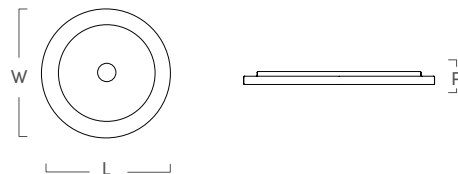

Bamboo 1.6" Backplate

(can be found in The Bamboo Collection by Eddie Ross)

SKU	LENGTH	WIDTH	PROJECTION	STEM	C-C
ER304PB	1.6"	1.6"	.2"	N/A	N/A

BACKPLATE COLLECTION

Star Backplates

(can be found in *The Star Collection* by Michelle Nussbaumer)

SKU	LENGTH	WIDTH	PROJECTION	STEM	C-C
MN415PB	4.75"	4.75"	.2"	N/A	N/A
MN414PB	3.25"	3.25"	.2"	N/A	N/A

Asteroid Backplates

(can be found in *The Cosmos Collection*)

SKU	LENGTH	WIDTH	PROJECTION	STEM	C-C
AW916PB	4.7"	3.25"	.25"	N/A	N/A
AW915PB	2.75"	1.75"	.25"	N/A	N/A

Cosmos Round Backplate

(can be found in *The Cosmos Collection*)

SKU	LENGTH	WIDTH	PROJECTION	STEM	C-C
AW913PB	1.6"	1.6"	.1"	N/A	N/A

Mayan Flower Backplate

(can be found in *The Mayan Collection* by Michelle Nussbaumer)

SKU	LENGTH	WIDTH	PROJECTION	STEM	C-C
MN426PB	2.7"	2.7"	.2"	N/A	N/A

BACKPLATE COLLECTION

Victoria Backplates

(can be found in *The Across the Pond Collection* by Young Huh)

SKU	LENGTH	WIDTH	PROJECTION	STEM	C-C
YH828PB	4"	4"	.25"	N/A	N/A
YH827PB	2"	2"	.25"	N/A	N/A