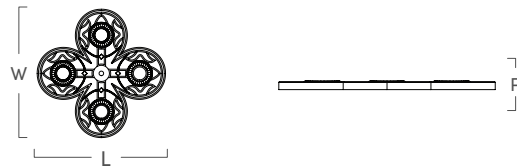

Filigree Backplates

(can be found in *The Jeweled Enchantress Collection* by Young Huh)

SKU	LENGTH	WIDTH	PROJECTION	STEM	C-C
AW916PB	4.7"	3.25"	.25"	N/A	N/A
AW915PB	2.75"	1.75"	.25"	N/A	N/A

Corfu Domed Backplate

SKU	LENGTH	WIDTH	PROJECTION	STEM	C-C
MN460PB	3.15"	2.85"	.2"	N/A	N/A
MN461PB	5.25"	4.75"	.25"	N/A	N/A

PB

Florentine Backplate

(can be found in *The Venezia Collection* by Michelle Nussbaumer)

SKU	LENGTH	WIDTH	PROJECTION	STEM	C-C
MN473PB	3.3"	3.3"	.15"	N/A	N/A
MN474PB	5"	5"	.18"	N/A	N/A