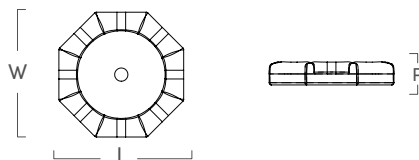

SB PB PN BB

Chippendale Backplate

SKU	LENGTH	WIDTH	PROJECTION	STEM	C-C
AW112PB	4.5"	4.5"	.1"	N/A	N/A

SB PB PN

Finish shown in Polished Brass

BACKPLATE COLLECTION

Jones Backplates

SKU	LENGTH	WIDTH	PROJECTION	STEM	C-C
AW115PB	5"	5"	.1"	N/A	N/A
AW114PB	1.9"	1.9"	.1"	N/A	N/A

Diamond Stacked Backplate

SKU	LENGTH	WIDTH	PROJECTION	STEM	C-C
AW190PB	4.86"	2.9"	.21"	N/A	N/A

Benson Backplates

(can be found in The Benson Collection by Barrie Benson)

SKU	LENGTH	WIDTH	PROJECTION	STEM	C-C
BB200PB	5"	5"	.1"	N/A	N/A
BB201PB	3.4"	3.4"	.15"	N/A	N/A

Bamboo 1.6" Backplate

(can be found in The Bamboo Collection by Eddie Ross)

SKU	LENGTH	WIDTH	PROJECTION	STEM	C-C
ER304PB	1.6"	1.6"	.2"	N/A	N/A

BACKPLATE COLLECTION

Star Backplates

(can be found in *The Star Collection* by Michelle Nussbaumer)

SKU	LENGTH	WIDTH	PROJECTION	STEM	C-C
MN415PB	4.75"	4.75"	.2"	N/A	N/A
MN414PB	3.25"	3.25"	.2"	N/A	N/A

Asteroid Backplates

(can be found in *The Cosmos Collection*)

SKU	LENGTH	WIDTH	PROJECTION	STEM	C-C
AW916PB	4.7"	3.25"	.25"	N/A	N/A
AW915PB	2.75"	1.75"	.25"	N/A	N/A