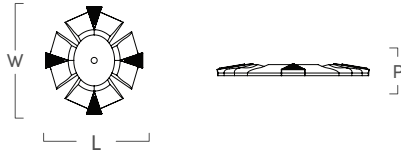

Filigree Backplates

(can be found in *The Jeweled Enchantress Collection* by Young Huh)

SKU	LENGTH	WIDTH	PROJECTION	STEM	C-C
AW916PB	4.7"	3.25"	.25"	N/A	N/A
AW915PB	2.75"	1.75"	.25"	N/A	N/A

Corfu Domed Backplate

(can be found in *The Jeweled Enchantress Collection* by Young Huh)

SKU	LENGTH	WIDTH	PROJECTION	STEM	C-C
YH812PB	7"	7"	.5"	N/A	N/A
YH813PB	4"	4"	.5"	N/A	N/A

BACKPLATE COLLECTION

Rialto Backplate

(can be found in *The Venezia Collection* by Michelle Nussbaumer)

SKU	LENGTH	WIDTH	PROJECTION	STEM	C-C
MN460PB	3.15"	2.85"	.2"	N/A	N/A
MN461PB	5.25"	4.75"	.25"	N/A	N/A

PB

Florentine Backplate

(can be found in *The Venezia Collection* by Michelle Nussbaumer)

SKU	LENGTH	WIDTH	PROJECTION	STEM	C-C
MN473PB	3.3"	3.3"	.15"	N/A	N/A
MN474PB	5"	5"	.18"	N/A	N/A