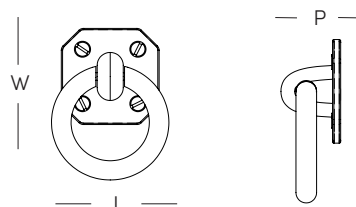

## Monterey Pull

SKU	LENGTH	WIDTH	PROJECTION	STEM	C-C
PS1406BB	4.62"	.4"	1.32"	N/A	4"
PS1407BB	6.62"	.4"	1.32"	N/A	6"
PS1408BB	8.62"	.4"	1.32"	N/A	8"

## Monterey Bin Pull

SKU	LENGTH	WIDTH	PROJECTION	STEM	C-C
PS1410BB	3"	2"	.82"	N/A	2.5"

## Monterey Ring Pull

SKU	LENGTH	WIDTH	PROJECTION	STEM	C-C
PS1211BB	1.5"	2.3"	.75"	N/A	N/A