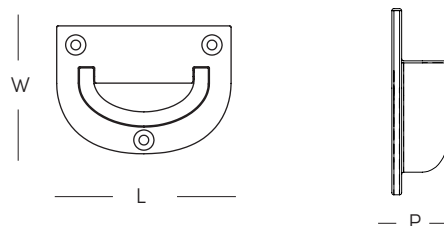

www.Modern-Matter.com