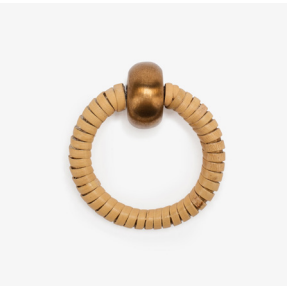

Newport Rattan Ring Pull