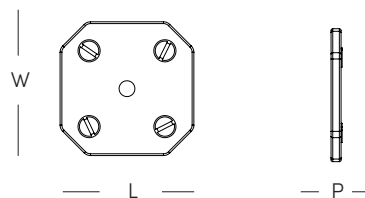

PURE SALT COLLECTION

IN COLLABORATION WITH PURE SALT

Morro Knob

SKU	LENGTH	WIDTH	PROJECTION	STEM	C-C
SKU	1.25"	1.25"	1.2"	N/A	N/A

Catalina Knob

SKU	LENGTH	WIDTH	PROJECTION	STEM	C-C
PS1401BB	.75"	.75"	.9"	N/A	N/A
PS1402BB	1"	1"	1.2"	N/A	N/A

Monterey Backplate

SKU	LENGTH	WIDTH	PROJECTION	STEM	C-C
PS1409BB	1.5"	1.5"	.1"	N/A	N/A

Monterey Recessed Pull

SKU	LENGTH	WIDTH	PROJECTION	STEM	C-C
PS1412BB	3.2"	2.4"	.7"	N/A	2.5"

www.Modern-Matter.com