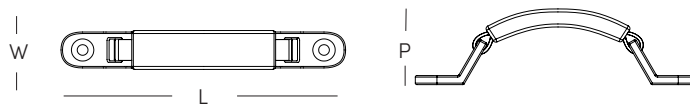

## Santa Monica Leather Knob

SKU	LENGTH	WIDTH	PROJECTION	STEM	C-C
PS1421BBLESP	1.4"	1.4"	1"	.5"	N/A

BB

ESP

OAT

## Santa Monica Leather Pull

SKU	LENGTH	WIDTH	PROJECTION	STEM	C-C
PS1422BBLESP	6.7"	.6"	.8"	N/A	6"
PS1423BBLESP	8.7"	.6"	.8"	N/A	8"

BB

ESP

OAT