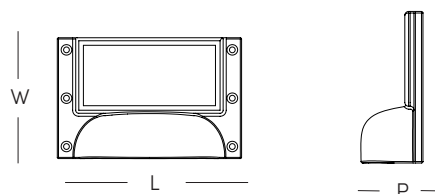

SKU	LENGTH	WIDTH	PROJECTION	STEM	C-C
PS1410BB	3"	2"	.82"	N/A	2.5"