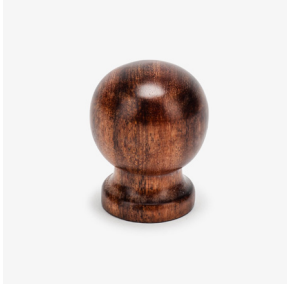

PURE SALT COLLECTION

IN COLLABORATION WITH PURE SALT

Coronado Wood Knob