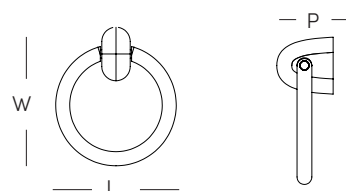

## Santa Monica Leather Knob

SKU	LENGTH	WIDTH	PROJECTION	STEM	C-C
PS1421BBLESP	1.4"	1.4"	1"	.5"	N/A

BB

ESP

OAT

## Santa Monica Leather Pull

SKU	LENGTH	WIDTH	PROJECTION	STEM	C-C
PS1422BBLESP	6.7"	.6"	.8"	N/A	6"
PS1423BBLESP	8.7"	.6"	.8"	N/A	8"

BB

ESP

OAT

## Santa Monica Leather Ring

SKU	LENGTH	WIDTH	PROJECTION	STEM	C-C
PS1424BBLESP	1.7"	1.5"	.75"	N/A	N/A

BB

ESP

OAT