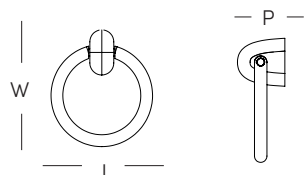

## Malibu Wood Knob

SKU	LENGTH	WIDTH	PROJECTION	STEM	C-C
PS1414ACA	1.4"	1.4"	1.2"	N/A	N/A

## Malibu Wood Pull

SKU	LENGTH	WIDTH	PROJECTION	STEM	C-C
PS1415BBACA	4.7"	.6"	1.6"	N/A	4"
PS1414BBACA	6.7"	.6"	1.6"	N/A	6"

## Newport Rattan Knob

SKU	LENGTH	WIDTH	PROJECTION	STEM	C-C
PS1417BBRAT	1.25"	1.25"	1.6"	N/A	N/A

## Newport Rattan Ring Pull

SKU	LENGTH	WIDTH	PROJECTION	STEM	C-C
PS1418BBRAT	1.7"	1.5"	.75"	N/A	N/A