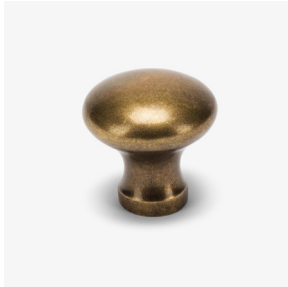

## Morro Knob

SKU	LENGTH	WIDTH	PROJECTION	STEM	C-C
SKU	1.25"	1.25"	1.2"	N/A	N/A

## Catalina Knob

SKU	LENGTH	WIDTH	PROJECTION	STEM	C-C
PS1401BB	.75"	.75"	.9"	N/A	N/A
PS1402BB	1"	1"	1.2"	N/A	N/A