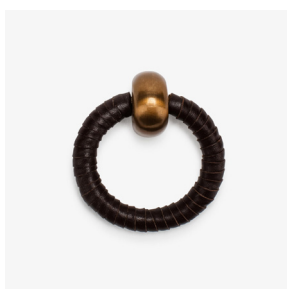

## Santa Monica Leather Knob

SKU	LENGTH	WIDTH	PROJECTION	STEM	C-C
PS1421BBLESP	1.4"	1.4"	1"	.5"	N/A

BB

ESP

OAT

## Santa Monica Leather Pull

SKU	LENGTH	WIDTH	PROJECTION	STEM	C-C
PS1422BBLESP	6.7"	.6"	.8"	N/A	6"
PS1423BBLESP	8.7"	.6"	.8"	N/A	8"

BB

ESP

OAT

## Santa Monica Leather Ring

SKU	LENGTH	WIDTH	PROJECTION	STEM	C-C
PS1424BBLESP	1.7"	1.5"	.75"	N/A	N/A

BB

ESP

OAT