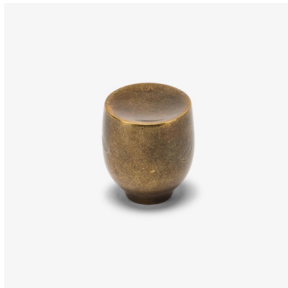

## Morro Knob

SKU	LENGTH	WIDTH	PROJECTION	STEM	C-C
SKU	1.25"	1.25"	1.2"	N/A	N/A

## Catalina Knob

SKU	LENGTH	WIDTH	PROJECTION	STEM	C-C
PS1401BB	.75"	.75"	.9"	N/A	N/A
PS1402BB	1"	1"	1.2"	N/A	N/A