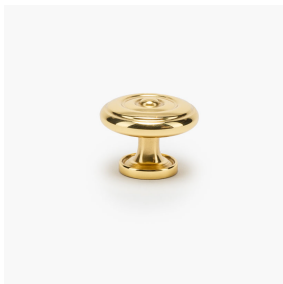

VALENCIA COLLECTION

IN COLLABORATION WITH MARK D. SIKES

Valencia Rosette Knob

SKU	LENGTH	WIDTH	PROJECTION	STEM	C-C
MS1200PB	.75"	.75"	.65"	N/A	N/A
MS1201PB	1.25"	1.25"	.82"	N/A	N/A
MS1202PB	1.6"	1.6"	1.09"	N/A	N/A

Valencia Logo Knob

SKU	LENGTH	WIDTH	PROJECTION	STEM	C-C
MS1203PB	1"	1"	.73"	N/A	N/A

VALENCIA COLLECTION

IN COLLABORATION WITH MARK D. SIKES

Valencia Alabaster Rosette Knob

SKU	LENGTH	WIDTH	PROJECTION	STEM	C-C
MS1204PBALB	1.2"	1.2"	1"	N/A	N/A

Valencia Alabaster Round Knob

SKU	LENGTH	WIDTH	PROJECTION	STEM	C-C
MS1205PBALB	1"	1"	1.4"	N/A	N/A

Valencia Drop Pull

SKU	LENGTH	WIDTH	PROJECTION	STEM	C-C
MS1221BB	1"	2.6"	1"	N/A	N/A

Valencia Bail Pull

SKU	LENGTH	WIDTH	PROJECTION	STEM	C-C
MS1207PB	4"	2.4"	.66"	N/A	3"

VALENCIA COLLECTION

IN COLLABORATION WITH MARK D. SIKES

Valencia Ring Pull

SKU	LENGTH	WIDTH	PROJECTION	STEM	C-C
MS1226BB	1.74"	2.03"	.64"	N/A	N/A

Valencia Door Knob

SKU	LENGTH	WIDTH	PROJECTION	STEM	C-C
MS1209PB	3"	3"	2.38"	N/A	N/A