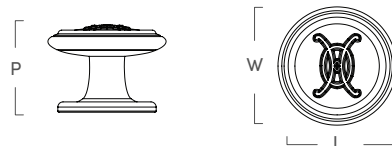

VALENCIA COLLECTION

IN COLLABORATION WITH MARK D. SIKES

Valencia Rosette Knob

SKU	LENGTH	WIDTH	PROJECTION	STEM	C-C
MS1200PB	.75"	.75"	.65"	N/A	N/A
MS1201PB	1.25"	1.25"	.82"	N/A	N/A
MS1202PB	1.6"	1.6"	1.09"	N/A	N/A

Valencia Logo Knob

SKU	LENGTH	WIDTH	PROJECTION	STEM	C-C
MS1203PB	1"	1"	.73"	N/A	N/A

VALENCIA COLLECTION

IN COLLABORATION WITH MARK D. SIKES

Valencia Alabaster Rosette Knob

SKU	LENGTH	WIDTH	PROJECTION	STEM	C-C
MS1204PBALB	1.2"	1.2"	1"	N/A	N/A

Valencia Alabaster Round Knob

SKU	LENGTH	WIDTH	PROJECTION	STEM	C-C
MS1205PBALB	1"	1"	1.4"	N/A	N/A

Valencia Drop Pull

SKU	LENGTH	WIDTH	PROJECTION	STEM	C-C
MS1221BB	1"	2.6"	1"	N/A	N/A

Valencia Bail Pull

SKU	LENGTH	WIDTH	PROJECTION	STEM	C-C
MS1207PB	4"	2.4"	.66"	N/A	3"

Valencia Logo Door Knob

SKU	LENGTH	WIDTH	PROJECTION	STEM	C-C
MS1210PB	3"	3"	1.91"	N/A	N/A