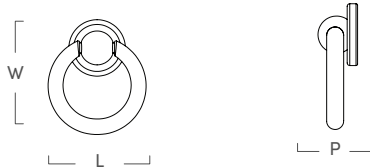

Valencia Logo Knob

SKU	LENGTH	WIDTH	PROJECTION	STEM	C-C
MS1203PB	1"	1"	.73"	N/A	N/A

VALENCIA COLLECTION

IN COLLABORATION WITH MARK D. SIKES

Valencia Alabaster Rosette Knob

SKU	LENGTH	WIDTH	PROJECTION	STEM	C-C
MS1204PBALB	1.2"	1.2"	1"	N/A	N/A

Valencia Alabaster Round Knob

SKU	LENGTH	WIDTH	PROJECTION	STEM	C-C
MS1205PBALB	1"	1"	1.4"	N/A	N/A

Valencia Drop Pull

SKU	LENGTH	WIDTH	PROJECTION	STEM	C-C
MS1221BB	1"	2.6"	1"	N/A	N/A

Valencia Bail Pull

SKU	LENGTH	WIDTH	PROJECTION	STEM	C-C
MS1207PB	4"	2.4"	.66"	N/A	3"

VALENCIA COLLECTION

IN COLLABORATION WITH MARK D. SIKES

Valencia Ring Pull

SKU	LENGTH	WIDTH	PROJECTION	STEM	C-C
MS1226BB	1.74"	2.03"	.64"	N/A	N/A

Valencia Door Knob

SKU	LENGTH	WIDTH	PROJECTION	STEM	C-C
MS1209PB	3"	3"	2.38"	N/A	N/A

Valencia Logo Door Knob

SKU	LENGTH	WIDTH	PROJECTION	STEM	C-C
MS1210PB	3"	3"	1.91"	N/A	N/A