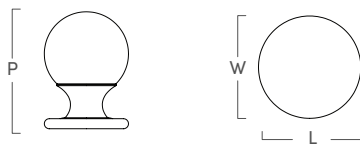

Valencia Logo Knob

SKU	LENGTH	WIDTH	PROJECTION	STEM	C-C
MS1203PB	1"	1"	.73"	N/A	N/A

VALENCIA COLLECTION

IN COLLABORATION WITH MARK D. SIKES

Valencia Alabaster Rosette Knob

SKU	LENGTH	WIDTH	PROJECTION	STEM	C-C
MS1204PBALB	1.2"	1.2"	1"	N/A	N/A

Valencia Alabaster Round Knob

SKU	LENGTH	WIDTH	PROJECTION	STEM	C-C
MS1205PBALB	1"	1"	1.4"	N/A	N/A

Valencia Drop Pull

SKU	LENGTH	WIDTH	PROJECTION	STEM	C-C
MS1221BB	1"	2.6"	1"	N/A	N/A

Valencia Bail Pull

SKU	LENGTH	WIDTH	PROJECTION	STEM	C-C
MS1207PB	4"	2.4"	.66"	N/A	3"

VALENCIA COLLECTION

IN COLLABORATION WITH MARK D. SIKES

Valencia Ring Pull

SKU	LENGTH	WIDTH	PROJECTION	STEM	C-C
MS1226BB	1.74"	2.03"	.64"	N/A	N/A

Valencia Door Knob

SKU	LENGTH	WIDTH	PROJECTION	STEM	C-C
MS1209PB	3"	3"	2.38"	N/A	N/A

Valencia Logo Door Knob

SKU	LENGTH	WIDTH	PROJECTION	STEM	C-C
MS1210PB	3"	3"	1.91"	N/A	N/A