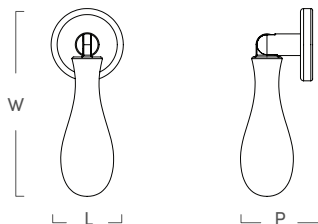

Valencia Logo Knob

SKU	LENGTH	WIDTH	PROJECTION	STEM	C-C
MS1203PB	1"	1"	.73"	N/A	N/A

VALENCIA COLLECTION

IN COLLABORATION WITH MARK D. SIKES

Valencia Alabaster Rosette Knob

SKU	LENGTH	WIDTH	PROJECTION	STEM	C-C
MS1204PBALB	1.2"	1.2"	1"	N/A	N/A

Valencia Alabaster Round Knob

SKU	LENGTH	WIDTH	PROJECTION	STEM	C-C
MS1205PBALB	1"	1"	1.4"	N/A	N/A

Valencia Drop Pull

SKU	LENGTH	WIDTH	PROJECTION	STEM	C-C
MS1221BB	1"	2.6"	1"	N/A	N/A

Valencia Bail Pull

SKU	LENGTH	WIDTH	PROJECTION	STEM	C-C
MS1207PB	4"	2.4"	.66"	N/A	3"

VALENCIA COLLECTION

IN COLLABORATION WITH MARK D. SIKES

Valencia Ring Pull

SKU	LENGTH	WIDTH	PROJECTION	STEM	C-C
MS1226BB	1.74"	2.03"	.64"	N/A	N/A

Valencia Door Knob

SKU	LENGTH	WIDTH	PROJECTION	STEM	C-C
MS1209PB	3"	3"	2.38"	N/A	N/A

Valencia Logo Door Knob

SKU	LENGTH	WIDTH	PROJECTION	STEM	C-C
MS1210PB	3"	3"	1.91"	N/A	N/A