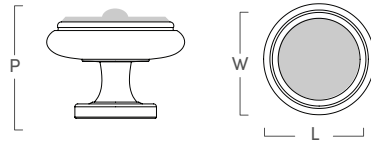

Valencia Logo Knob

SKU	LENGTH	WIDTH	PROJECTION	STEM	C-C
MS1203PB	1"	1"	.73"	N/A	N/A

VALENCIA COLLECTION

IN COLLABORATION WITH MARK D. SIKES

Valencia Alabaster Rosette Knob

SKU	LENGTH	WIDTH	PROJECTION	STEM	C-C
MS1204PBALB	1.2"	1.2"	1"	N/A	N/A

Valencia Alabaster Round Knob

SKU	LENGTH	WIDTH	PROJECTION	STEM	C-C
MS1205PBALB	1"	1"	1.4"	N/A	N/A

Valencia Drop Pull

SKU	LENGTH	WIDTH	PROJECTION	STEM	C-C
MS1221BB	1"	2.6"	1"	N/A	N/A

Valencia Bail Pull

SKU	LENGTH	WIDTH	PROJECTION	STEM	C-C
MS1207PB	4"	2.4"	.66"	N/A	3"

VALENCIA COLLECTION

IN COLLABORATION WITH MARK D. SIKES

Valencia Ring Pull

SKU	LENGTH	WIDTH	PROJECTION	STEM	C-C
MS1226BB	1.74"	2.03"	.64"	N/A	N/A

Valencia Door Knob

SKU	LENGTH	WIDTH	PROJECTION	STEM	C-C
MS1209PB	3"	3"	2.38"	N/A	N/A

Valencia Logo Door Knob

SKU	LENGTH	WIDTH	PROJECTION	STEM	C-C
MS1210PB	3"	3"	1.91"	N/A	N/A