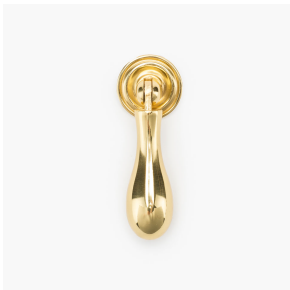

VALENCIA COLLECTION

IN COLLABORATION WITH MARK D. SIKES

Valencia Rosette Knob

SKU	LENGTH	WIDTH	PROJECTION	STEM	C-C
MS1200PB	.75"	.75"	.65"	N/A	N/A
MS1201PB	1.25"	1.25"	.82"	N/A	N/A
MS1202PB	1.6"	1.6"	1.09"	N/A	N/A

Valencia Logo Knob

SKU	LENGTH	WIDTH	PROJECTION	STEM	C-C
MS1203PB	1"	1"	.73"	N/A	N/A

VALENCIA COLLECTION

IN COLLABORATION WITH MARK D. SIKES

Valencia Alabaster Rosette Knob

SKU	LENGTH	WIDTH	PROJECTION	STEM	C-C
MS1204PBALB	1.2"	1.2"	1"	N/A	N/A

Valencia Alabaster Round Knob

SKU	LENGTH	WIDTH	PROJECTION	STEM	C-C
MS1205PBALB	1"	1"	1.4"	N/A	N/A

Valencia Drop Pull

SKU	LENGTH	WIDTH	PROJECTION	STEM	C-C
MS1221BB	1"	2.6"	1"	N/A	N/A

Valencia Bail Pull

SKU	LENGTH	WIDTH	PROJECTION	STEM	C-C
MS1207PB	4"	2.4"	.66"	N/A	3"

VALENCIA COLLECTION

IN COLLABORATION WITH MARK D. SIKES

Valencia Ring Pull

SKU	LENGTH	WIDTH	PROJECTION	STEM	C-C
MS1226BB	1.74"	2.03"	.64"	N/A	N/A

Valencia Door Knob

SKU	LENGTH	WIDTH	PROJECTION	STEM	C-C
MS1209PB	3"	3"	2.38"	N/A	N/A