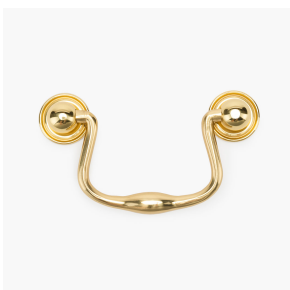

VALENCIA COLLECTION

IN COLLABORATION WITH MARK D. SIKES

Valencia Rosette Knob

SKU	LENGTH	WIDTH	PROJECTION	STEM	C-C
MS1200PB	.75"	.75"	.65"	N/A	N/A
MS1201PB	1.25"	1.25"	.82"	N/A	N/A
MS1202PB	1.6"	1.6"	1.09"	N/A	N/A

Valencia Logo Knob

SKU	LENGTH	WIDTH	PROJECTION	STEM	C-C
MS1203PB	1"	1"	.73"	N/A	N/A

VALENCIA COLLECTION

IN COLLABORATION WITH MARK D. SIKES

Valencia Alabaster Rosette Knob

SKU	LENGTH	WIDTH	PROJECTION	STEM	C-C
MS1204PBALB	1.2"	1.2"	1"	N/A	N/A

Valencia Alabaster Round Knob

SKU	LENGTH	WIDTH	PROJECTION	STEM	C-C
MS1205PBALB	1"	1"	1.4"	N/A	N/A

Valencia Drop Pull

SKU	LENGTH	WIDTH	PROJECTION	STEM	C-C
MS1221BB	1"	2.6"	1"	N/A	N/A

Valencia Bail Pull

SKU	LENGTH	WIDTH	PROJECTION	STEM	C-C
MS1207PB	4"	2.4"	.66"	N/A	3"

VALENCIA COLLECTION

IN COLLABORATION WITH MARK D. SIKES

Valencia Ring Pull

SKU	LENGTH	WIDTH	PROJECTION	STEM	C-C
MS1226BB	1.74"	2.03"	.64"	N/A	N/A

Valencia Door Knob

SKU	LENGTH	WIDTH	PROJECTION	STEM	C-C
MS1209PB	3"	3"	2.38"	N/A	N/A