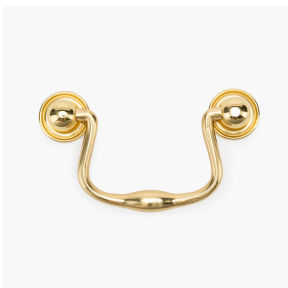

VALENCIA COLLECTION

IN COLLABORATION WITH MARK D. SIKES

Valencia Rosette Knob

SKU	LENGTH	WIDTH	PROJECTION	STEM	C-C
MS1200PB	.75"	.75"	.65"	N/A	N/A
MS1201PB	1.25"	1.25"	.82"	N/A	N/A
MS1202PB	1.6"	1.6"	1.09"	N/A	N/A

Valencia Logo Knob

SKU	LENGTH	WIDTH	PROJECTION	STEM	C-C
MS1203PB	1"	1"	.73"	N/A	N/A

VALENCIA COLLECTION

IN COLLABORATION WITH MARK D. SIKES

Valencia Alabaster Rosette Knob

SKU	LENGTH	WIDTH	PROJECTION	STEM	C-C
MS1204PBALB	1.2"	1.2"	1"	N/A	N/A

Valencia Alabaster Round Knob

SKU	LENGTH	WIDTH	PROJECTION	STEM	C-C
MS1205PBALB	1"	1"	1.4"	N/A	N/A

Valencia Drop Pull

SKU	LENGTH	WIDTH	PROJECTION	STEM	C-C
MS1221BB	1"	2.6"	1"	N/A	N/A

Valencia Bail Pull

SKU	LENGTH	WIDTH	PROJECTION	STEM	C-C
MS1207PB	4"	2.4"	.66"	N/A	3"

VALENCIA COLLECTION

IN COLLABORATION WITH MARK D. SIKES

Valencia Ring Pull

SKU	LENGTH	WIDTH	PROJECTION	STEM	C-C
MS1226BB	1.74"	.203"	.64"	N/A	N/A

Valencia Door Knob

SKU	LENGTH	WIDTH	PROJECTION	STEM	C-C
MS1209PB	3"	3"	2.38"	N/A	N/A