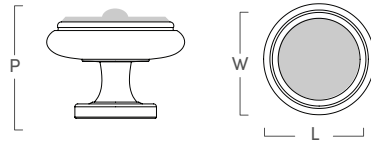

Valencia Logo Knob

SKU	LENGTH	WIDTH	PROJECTION	STEM	C-C
MS1203PB	1"	1"	.73"	N/A	N/A

VALENCIA COLLECTION

IN COLLABORATION WITH MARK D. SIKES

Valencia Alabaster Rosette Knob

SKU	LENGTH	WIDTH	PROJECTION	STEM	C-C
MS1204PBALB	1.2"	1.2"	1"	N/A	N/A

Valencia Alabaster Round Knob

SKU	LENGTH	WIDTH	PROJECTION	STEM	C-C
MS1205PBALB	1"	1"	1.4"	N/A	N/A

Valencia Drop Pull

SKU	LENGTH	WIDTH	PROJECTION	STEM	C-C
MS1221BB	1"	2.6"	1"	N/A	N/A

Valencia Bail Pull

SKU	LENGTH	WIDTH	PROJECTION	STEM	C-C
MS1207PB	4"	2.4"	.66"	N/A	3"

VALENCIA COLLECTION

IN COLLABORATION WITH MARK D. SIKES

Valencia Ring Pull

SKU	LENGTH	WIDTH	PROJECTION	STEM	C-C
MS1226BB	1.74"	.203"	.64"	N/A	N/A

Valencia Door Knob

SKU	LENGTH	WIDTH	PROJECTION	STEM	C-C
MS1209PB	3"	3"	2.38"	N/A	N/A

Valencia Logo Door Knob

SKU	LENGTH	WIDTH	PROJECTION	STEM	C-C
MS1210PB	3"	3"	1.91"	N/A	N/A