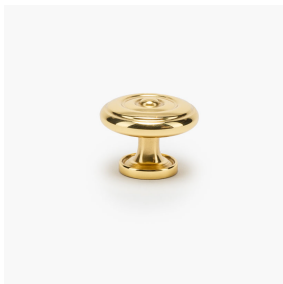

VALENCIA COLLECTION

IN COLLABORATION WITH MARK D. SIKES

Valencia Rosette Knob

SKU	LENGTH	WIDTH	PROJECTION	STEM	C-C
MS1200PB	.75"	.75"	.65"	N/A	N/A
MS1201PB	1.25"	1.25"	.82"	N/A	N/A
MS1202PB	1.6"	1.6"	1.09"	N/A	N/A

Valencia Logo Knob

SKU	LENGTH	WIDTH	PROJECTION	STEM	C-C
MS1203PB	1"	1"	.73"	N/A	N/A

VALENCIA COLLECTION

IN COLLABORATION WITH MARK D. SIKES

Valencia Alabaster Rosette Knob

SKU	LENGTH	WIDTH	PROJECTION	STEM	C-C
MS1204PBALB	1.2"	1.2"	1"	N/A	N/A

Valencia Alabaster Round Knob

SKU	LENGTH	WIDTH	PROJECTION	STEM	C-C
MS1205PBALB	1"	1"	1.4"	N/A	N/A

Valencia Drop Pull

SKU	LENGTH	WIDTH	PROJECTION	STEM	C-C
MS1221BB	1"	2.6"	1"	N/A	N/A

Valencia Bail Pull

SKU	LENGTH	WIDTH	PROJECTION	STEM	C-C
MS1207PB	4"	2.4"	.66"	N/A	3"

VALENCIA COLLECTION

IN COLLABORATION WITH MARK D. SIKES

Valencia Ring Pull

SKU	LENGTH	WIDTH	PROJECTION	STEM	C-C
MS1226BB	1.74"	.203"	.64"	N/A	N/A

Valencia Door Knob

SKU	LENGTH	WIDTH	PROJECTION	STEM	C-C
MS1209PB	3"	3"	2.38"	N/A	N/A