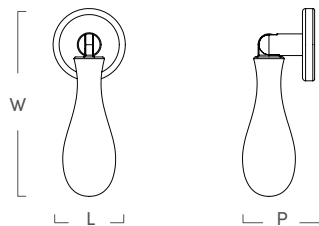

Valencia Logo Knob

SKU	LENGTH	WIDTH	PROJECTION	STEM	C-C
MS1203PB	1"	1"	.73"	N/A	N/A

VALENCIA COLLECTION

IN COLLABORATION WITH MARK D. SIKES

Valencia Alabaster Rosette Knob

SKU	LENGTH	WIDTH	PROJECTION	STEM	C-C
MS1204PBALB	1.2"	1.2"	1"	N/A	N/A

Valencia Alabaster Round Knob

SKU	LENGTH	WIDTH	PROJECTION	STEM	C-C
MS1205PBALB	1"	1"	1.4"	N/A	N/A

Valencia Drop Pull

SKU	LENGTH	WIDTH	PROJECTION	STEM	C-C
MS1221BB	1"	2.6"	1"	N/A	N/A

Valencia Bail Pull

SKU	LENGTH	WIDTH	PROJECTION	STEM	C-C
MS1207PB	4"	2.4"	.66"	N/A	3"

VALENCIA COLLECTION

IN COLLABORATION WITH MARK D. SIKES

Valencia Ring Pull

SKU	LENGTH	WIDTH	PROJECTION	STEM	C-C
MS1226BB	1.74"	.203"	.64"	N/A	N/A

Valencia Door Knob

SKU	LENGTH	WIDTH	PROJECTION	STEM	C-C
MS1209PB	3"	3"	2.38"	N/A	N/A

Valencia Logo Door Knob

SKU	LENGTH	WIDTH	PROJECTION	STEM	C-C
MS1210PB	3"	3"	1.91"	N/A	N/A