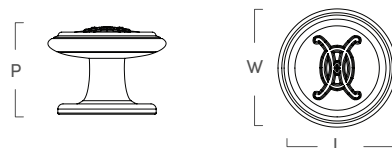

VALENCIA COLLECTION

IN COLLABORATION WITH MARK D. SIKES

Valencia Rosette Knob

SKU	LENGTH	WIDTH	PROJECTION	STEM	C-C
MS1200PB	.75"	.75"	.65"	N/A	N/A
MS1201PB	1.25"	1.25"	.82"	N/A	N/A
MS1202PB	1.6"	1.6"	1.09"	N/A	N/A

Valencia Logo Knob

SKU	LENGTH	WIDTH	PROJECTION	STEM	C-C
MS1203PB	1"	1"	.73"	N/A	N/A

VALENCIA COLLECTION

IN COLLABORATION WITH MARK D. SIKES

Valencia Alabaster Rosette Knob

SKU	LENGTH	WIDTH	PROJECTION	STEM	C-C
MS1204PBALB	1.2"	1.2"	1"	N/A	N/A

Valencia Alabaster Round Knob

SKU	LENGTH	WIDTH	PROJECTION	STEM	C-C
MS1205PBALB	1"	1"	1.4"	N/A	N/A

Valencia Drop Pull

SKU	LENGTH	WIDTH	PROJECTION	STEM	C-C
MS1221BB	1"	2.6"	1"	N/A	N/A

Valencia Bail Pull

SKU	LENGTH	WIDTH	PROJECTION	STEM	C-C
MS1207PB	4"	2.4"	.66"	N/A	3"

Valencia Logo Door Knob

SKU	LENGTH	WIDTH	PROJECTION	STEM	C-C
MS1210PB	3"	3"	1.91"	N/A	N/A