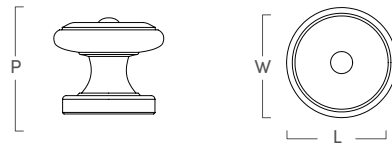

VALENCIA COLLECTION

IN COLLABORATION WITH MARK D. SIKES

Valencia Rosette Knob

SKU	LENGTH	WIDTH	PROJECTION	STEM	C-C
MS1200PB	.75"	.75"	.65"	N/A	N/A
MS1201PB	1.25"	1.25"	.82"	N/A	N/A
MS1202PB	1.6"	1.6"	1.09"	N/A	N/A

Valencia Logo Knob

SKU	LENGTH	WIDTH	PROJECTION	STEM	C-C
MS1203PB	1"	1"	.73"	N/A	N/A

VALENCIA COLLECTION

IN COLLABORATION WITH MARK D. SIKES

Valencia Alabaster Rosette Knob

SKU	LENGTH	WIDTH	PROJECTION	STEM	C-C
MS1204PBALB	1.2"	1.2"	1"	N/A	N/A

Valencia Alabaster Round Knob

SKU	LENGTH	WIDTH	PROJECTION	STEM	C-C
MS1205PBALB	1"	1"	1.4"	N/A	N/A

Valencia Drop Pull

SKU	LENGTH	WIDTH	PROJECTION	STEM	C-C
MS1221BB	1"	2.6"	1"	N/A	N/A

Valencia Bail Pull

SKU	LENGTH	WIDTH	PROJECTION	STEM	C-C
MS1207PB	4"	2.4"	.66"	N/A	3"

Valencia Logo Door Knob

SKU	LENGTH	WIDTH	PROJECTION	STEM	C-C
MS1210PB	3"	3"	1.91"	N/A	N/A