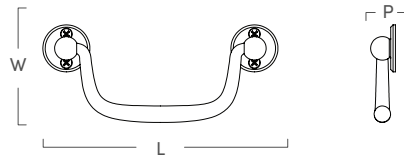

PIXIE COLLECTION

IN COLLABORATION WITH MARK D. SIKES

Pixie Knob

SKU	LENGTH	WIDTH	PROJECTION	STEM	C-C
MS1230PB	.75"	.75"	.6"	N/A	N/A
MS1231PB	1"	1"	.78"	N/A	N/A
MS1232PB	1.25"	1.25"	.9"	N/A	N/A

Pixie Bar Pull

SKU	LENGTH	WIDTH	PROJECTION	STEM	C-C
MS1233V	5"	1"	1.5"	N/A	4"
MS1231V	7"	1"	1.5"	N/A	6"
MS1232V	9"	1"	1.5"	N/A	8"

PIXIE COLLECTION

IN COLLABORATION WITH MARK D. SIKES

Pixie Bail Pull

SKU	LENGTH	WIDTH	PROJECTION	STEM	C-C
MS1236V	5"	2"	.53	N/A	4"

Pixie Bin Pull

SKU	LENGTH	WIDTH	PROJECTION	STEM	C-C
MS1237V	3.4"	1.1"	.64"	N/A	3"
MS1238V	4.53"	1.46"	.86"	N/A	4"

Pixie Latch

SKU	LENGTH	WIDTH	PROJECTION	STEM	C-C
MS1239V	2.25"	1.2"	.77"	N/A	N/A

Pixie Backplate

SKU	LENGTH	WIDTH	PROJECTION	STEM	C-C
MS1240V	2"	1"	.07"	N/A	N/A

Finish shown in Verdigris

PIXIE COLLECTION

IN COLLABORATION WITH MARK D. SIKES

Pixie Bail Pull

SKU	LENGTH	WIDTH	PROJECTION	STEM	C-C
MS1241V	1.75"	2.8"	3.97	N/A	N/A