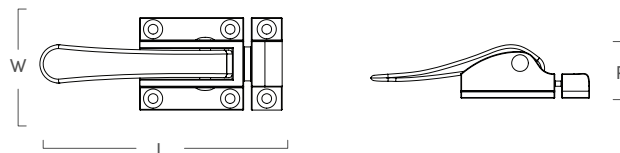

SKU	LENGTH	WIDTH	PROJECTION	STEM	C-C
MS1233V	5"	1"	1.5"	N/A	4"
MS1231V	7"	1"	1.5"	N/A	6"
MS1232V	9"	1"	1.5"	N/A	8"

PIXIE COLLECTION

IN COLLABORATION WITH MARK D. SIKES

Pixie Bail Pull

SKU	LENGTH	WIDTH	PROJECTION	STEM	C-C
MS1236V	5"	2"	.53	N/A	4"

Pixie Bin Pull

SKU	LENGTH	WIDTH	PROJECTION	STEM	C-C
MS1237V	3.4"	1.1"	.64"	N/A	3"
MS1238V	4.53"	1.46"	.86"	N/A	4"

Pixie Latch

SKU	LENGTH	WIDTH	PROJECTION	STEM	C-C
MS1239V	2.25"	1.2"	.77"	N/A	N/A

Pixie Backplate

SKU	LENGTH	WIDTH	PROJECTION	STEM	C-C
MS1240V	2"	1"	.07"	N/A	N/A

Finish shown in Verdigris

PIXIE COLLECTION

IN COLLABORATION WITH MARK D. SIKES

Pixie Bail Pull

SKU	LENGTH	WIDTH	PROJECTION	STEM	C-C
MS1241V	1.75"	2.8"	3.97	N/A	N/A