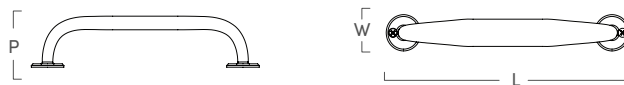

PIXIE COLLECTION

IN COLLABORATION WITH MARK D. SIKES

Pixie Knob

SKU	LENGTH	WIDTH	PROJECTION	STEM	C-C
MS1230PB	.75"	.75"	.6"	N/A	N/A
MS1231PB	1"	1"	.78"	N/A	N/A
MS1232PB	1.25"	1.25"	.9"	N/A	N/A

Pixie Bar Pull

SKU	LENGTH	WIDTH	PROJECTION	STEM	C-C
MS1233V	5"	1"	1.5"	N/A	4"
MS1231V	7"	1"	1.5"	N/A	6"
MS1232V	9"	1"	1.5"	N/A	8"

PIXIE COLLECTION

IN COLLABORATION WITH MARK D. SIKES

Pixie Bail Pull

SKU	LENGTH	WIDTH	PROJECTION	STEM	C-C
MS1236V	5"	2"	.53	N/A	4"

Pixie Bin Pull

SKU	LENGTH	WIDTH	PROJECTION	STEM	C-C
MS1237V	3.4"	1.1"	.64"	N/A	3"
MS1238V	4.53"	1.46"	.86"	N/A	4"

Pixie Latch

SKU	LENGTH	WIDTH	PROJECTION	STEM	C-C
MS1239V	2.25"	1.2"	.77"	N/A	N/A

Pixie Backplate

SKU	LENGTH	WIDTH	PROJECTION	STEM	C-C
MS1240V	2"	1"	.07"	N/A	N/A

Finish shown in Verdigris

PIXIE COLLECTION

IN COLLABORATION WITH MARK D. SIKES

Pixie Bail Pull

SKU	LENGTH	WIDTH	PROJECTION	STEM	C-C
MS1241V	1.75"	2.8"	3.97	N/A	N/A