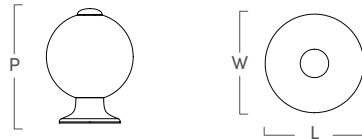

Clementine Bar Pull

SKU	LENGTH	WIDTH	PROJECTION	STEM	C-C
MS1218BB	5"	1"	1.5"	N/A	4"
MS1219BB	7"	1"	1.5"	N/A	6"
MS1220BB	9"	1"	1.5"	N/A	8"

CLEMENTINE COLLECTION

IN COLLABORATION WITH MARK D. SIKES

Clementine Porcelain Knob

SKU	LENGTH	WIDTH	PROJECTION	STEM	C-C
MS1213BBPOR	1"	1"	1.35"	N/A	N/A
MS1214BBPOR	1.25"	1.25"	1.65"	N/A	N/A

Clementine Porcelain Button Knob

SKU	LENGTH	WIDTH	PROJECTION	STEM	C-C
MS1211BBPOR	1"	1"	1.35"	N/A	N/A
MS1212BBPOR	1.25"	1.25"	1.65"	N/A	N/A

Clementine Porcelain Bar Pull

SKU	LENGTH	WIDTH	PROJECTION	STEM	C-C
MS1221BB	5"	1"	1.5"	N/A	4"

Clementine Bar Appliance Pull

SKU	LENGTH	WIDTH	PROJECTION	STEM	C-C
MS1224BB	15"	1"	3.77"	N/A	14"
MS1225BB	19"	1"	3.77"	N/A	18"

Finish shown in Burnished Brass

CLEMENTINE COLLECTION

IN COLLABORATION WITH MARK D. SIKES

Clementine Finger Pull

SKU	LENGTH	WIDTH	PROJECTION	STEM	C-C
MS1226BB	1.65"	.82"	.7"	N/A	.95"

Clementine Latch

SKU	LENGTH	WIDTH	PROJECTION	STEM	C-C
MS1227BB	2"	1.75"	1.57"	N/A	N/A