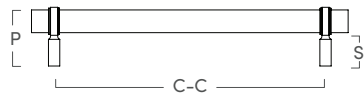

EDGEWOOD HALL COLLECTION

IN COLLABORATION WITH EDDIE ROSS

Image courtesy of Brickhouse Design

Edgewood Geometric Knob

SKU	LENGTH	WIDTH	PROJECTION	STEM	C-C
ER306PB	1.4"	1.4"	1.2"	.5"	N/A

PB | CLR TOR

Edgewood Elliptical Knob

SKU	LENGTH	WIDTH	PROJECTION	STEM	C-C
ER308PB	1.4"	1.4"	1.2"	.5"	N/A

PB | CLR TOR

Edgewood Pull

SKU	LENGTH	WIDTH	PROJECTION	STEM	C-C
ER309PB	8"	.64"	1.70"	1"	6"
ER305PB	10"	.9"	2.5"	1.5"	7.5"

PB | CLR TOR

EDGEWOOD HALL COLLECTION

IN COLLABORATION WITH EDDIE ROSS

Edgewood Pull

SKU	LENGTH	WIDTH	PROJECTION	STEM	C-C
ER310PB	14"	1"	2.5"	1.5"	12"
ER311PB	18"	1"	2.5"	1.5"	15.5"

SIGNET COLLECTION

IN COLLABORATION WITH EDDIE ROSS

Image courtesy of Eddie Ross

The Crest Knob

SKU	LENGTH	WIDTH	PROJECTION	STEM	C-C
ER333PB	1.4"	1.4"	.85"	.6"	N/A

PB

The Crest Enamel Knob

SKU	LENGTH	WIDTH	PROJECTION	STEM	C-C
ER333PB	1.4"	1.4"	.85"	.6"	N/A

PB | CRE OXB BLK

The Crest Lock & Key Pull