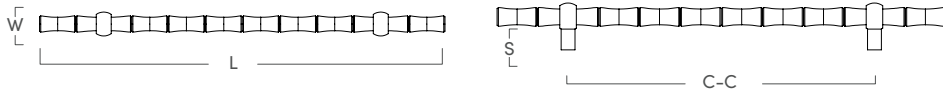

PB

Bamboo Gemstone Knob

SKU	LENGTH	WIDTH	PROJECTION	STEM	C-C
ER316PB	1.6"	1.6"	1"	.75"	N/A

PB PN

Bamboo Knob

SKU	LENGTH	WIDTH	PROJECTION	STEM	C-C
ER315PB	1.25"	1.25"	1"	.75"	N/A
ER314PB	1.6"	1.6"	1"	.75"	N/A

PB PN

Bamboo Ring Pull

SKU	LENGTH	WIDTH	PROJECTION	STEM	C-C
ER312PB	3.15"	3.15"	.6"	N/A	N/A
ER313PB	1.75"	1.75"	.6"	N/A	N/A

PB PN

BAMBOO COLLECTION

IN COLLABORATION WITH EDDIE ROSS

Bamboo Appliance Pull

SKU	LENGTH	WIDTH	PROJECTION	STEM	C-C
ER317PB	20.48"	.6"	2.15"	.95"	14"

EDGEWOOD HALL COLLECTION

IN COLLABORATION WITH EDDIE ROSS

Image courtesy of Brickhouse Design

Edgewood Geometric Knob

SKU	LENGTH	WIDTH	PROJECTION	STEM	C-C
ER306PB	1.4"	1.4"	1.2"	.5"	N/A

PB | CLR TOR

Edgewood Elliptical Knob

SKU	LENGTH	WIDTH	PROJECTION	STEM	C-C
ER308PB	1.4"	1.4"	1.2"	.5"	N/A

PB | CLR TOR

Edgewood Pull

SKU	LENGTH	WIDTH	PROJECTION	STEM	C-C
ER309PB	8"	.64"	1.70"	1"	6"
ER305PB	10"	.9"	2.5"	1.5"	7.5"

PB | CLR TOR

EDGEWOOD HALL COLLECTION