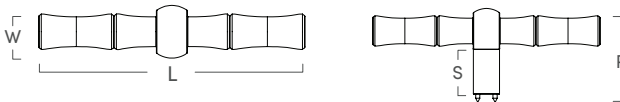

BAMBOO COLLECTION

IN COLLABORATION WITH EDDIE ROSS

Image courtesy of Eddie Ross

Bamboo 10" Pull

SKU	LENGTH	WIDTH	PROJECTION	STEM	C-C
ER304PB	10"	.5"	1.6"	.85"	5.5"

PB PN SB

Bamboo T-Bar Pull

SKU	LENGTH	WIDTH	PROJECTION	STEM	C-C
ER302PB	4.3"	.5"	1.6"	.85"	N/A
ER301PB	7"	.5"	1.6"	.85"	N/A

PB PN SB

Bamboo Drop Pull

SKU	LENGTH	WIDTH	PROJECTION	STEM	C-C
ER303PB	.7"	2.5"	1"	N/A	5"

PB PN SB

BAMBOO COLLECTION

IN COLLABORATION WITH EDDIE ROSS

Bamboo 1.6" Backplate

SKU	LENGTH	WIDTH	PROJECTION	STEM	C-C
ER304PB	1.6"	1.6"	.2"	N/A	N/A

PB

Bamboo Gemstone Knob

SKU	LENGTH	WIDTH	PROJECTION	STEM	C-C
ER316PB	1.6"	1.6"	1"	.75"	N/A

PB PN

Bamboo Knob

SKU	LENGTH	WIDTH	PROJECTION	STEM	C-C
ER315PB	1.25"	1.25"	1"	.75"	N/A
ER314PB	1.6"	1.6"	1"	.75"	N/A