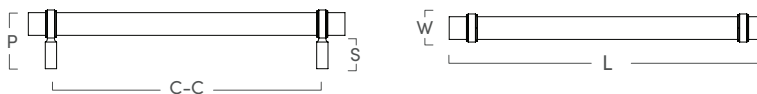

SKU	LENGTH	WIDTH	PROJECTION	STEM	C-C
ER308PB	1.4"	1.4"	1.2"	.5"	N/A

PB | CLR TOR

Edgewood Pull

SKU	LENGTH	WIDTH	PROJECTION	STEM	C-C
ER309PB	8"	.64"	1.70"	1"	6"
ER305PB	10"	.9"	2.5"	1.5"	7.5"

PB | CLR TOR

EDGEWOOD HALL COLLECTION

IN COLLABORATION WITH EDDIE ROSS

Edgewood Pull

SKU	LENGTH	WIDTH	PROJECTION	STEM	C-C
ER310PB	14"	1"	2.5"	1.5"	12"
ER311PB	18"	1"	2.5"	1.5"	15.5"

SIGNET COLLECTION

IN COLLABORATION WITH EDDIE ROSS

Image courtesy of Eddie Ross