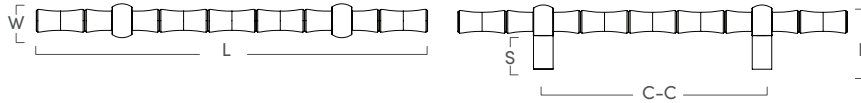

BAMBOO COLLECTION

IN COLLABORATION WITH EDDIE ROSS

Image courtesy of Eddie Ross

Bamboo 10" Pull

SKU	LENGTH	WIDTH	PROJECTION	STEM	C-C
ER304PB	10"	.5"	1.6"	.85"	5.5"

PB PN SB

Bamboo T-Bar Pull

SKU	LENGTH	WIDTH	PROJECTION	STEM	C-C
ER302PB	4.3"	.5"	1.6"	.85"	N/A
ER301PB	7"	.5"	1.6"	.85"	N/A

PB PN SB

Bamboo Drop Pull

SKU	LENGTH	WIDTH	PROJECTION	STEM	C-C
ER303PB	.7"	2.5"	1"	N/A	5"

PB PN SB

BAMBOO COLLECTION

IN COLLABORATION WITH EDDIE ROSS

Bamboo 1.6" Backplate

SKU	LENGTH	WIDTH	PROJECTION	STEM	C-C
ER304PB	1.6"	1.6"	.2"	N/A	N/A

PB

Bamboo Gemstone Knob

SKU	LENGTH	WIDTH	PROJECTION	STEM	C-C
ER316PB	1.6"	1.6"	1"	.75"	N/A

PB PN

Bamboo Knob

SKU	LENGTH	WIDTH	PROJECTION	STEM	C-C
ER315PB	1.25"	1.25"	1"	.75"	N/A
ER314PB	1.6"	1.6"	1"	.75"	N/A