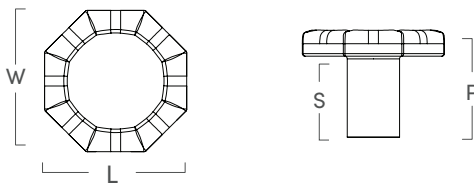

PB PN SB

Bamboo Drop Pull

SKU	LENGTH	WIDTH	PROJECTION	STEM	C-C
ER303PB	.7"	2.5"	1"	N/A	5"

PB PN SB

BAMBOO COLLECTION

IN COLLABORATION WITH EDDIE ROSS

Bamboo 1.6" Backplate

SKU	LENGTH	WIDTH	PROJECTION	STEM	C-C
ER304PB	1.6"	1.6"	.2"	N/A	N/A

PB

Bamboo Gemstone Knob

SKU	LENGTH	WIDTH	PROJECTION	STEM	C-C
ER316PB	1.6"	1.6"	1"	.75"	N/A

PB PN

Bamboo Knob

SKU	LENGTH	WIDTH	PROJECTION	STEM	C-C
ER315PB	1.25"	1.25"	1"	.75"	N/A
ER314PB	1.6"	1.6"	1"	.75"	N/A

PB PN

Bamboo Ring Pull

SKU	LENGTH	WIDTH	PROJECTION	STEM	C-C
ER312PB	3.15"	3.15"	.6"	N/A	N/A
ER313PB	1.75"	1.75"	.6"	N/A	N/A

PB PN

BAMBOO COLLECTION

IN COLLABORATION WITH EDDIE ROSS

Bamboo Appliance Pull

SKU	LENGTH	WIDTH	PROJECTION	STEM	C-C
ER317PB	20.48"	.6"	2.15"	.95"	14"

EDGEWOOD HALL COLLECTION

IN COLLABORATION WITH EDDIE ROSS

Image courtesy of Brickhouse Design

Edgewood Geometric Knob

SKU	LENGTH	WIDTH	PROJECTION	STEM	C-C
ER306PB	1.4"	1.4"	1.2"	.5"	N/A

PB | CLR TOR

Edgewood Elliptical Knob