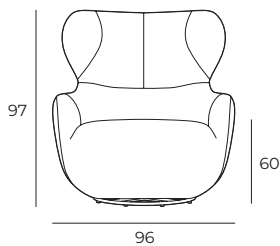

MEASUREMENTS

Shell standard

Shell with zero gravity function

SHELL

ACCESSORIES

Footstool
68x31

Neckrest
No. 38