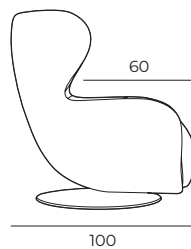

VILMERS

SHIELD

VILMERS.COM

ZERO GRAVITY

position

Zero gravity

Rotates 315°

Combination
Chair with mechanism

UPHOLSTERY

Leather

Fabric

IMPORTANT:

Leather covers may require more stitches than fabric covers.

IMPORTANT:

Upholstered furniture is handmade using soft materials, therefore measurements can vary in all modules by up to **+/-2 cm**.
Rotation mechanism customized only for armchair.
Furniture legs cannot be chosen.

MEASUREMENTS

Shell standard

Shell with zero gravity function

SHELL

ACCESSORIES

Footstool
68x31

Neckrest
No. 38