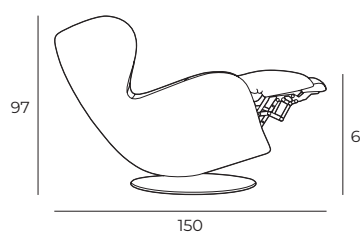

VILMERS

SHIELD

VILMERS.COM

ZERO GRAVITY

position

Zero gravity

Rotates 315°

Combination
Chair with mechanism

Leather
GRANADA taupe

SHELL

Standard

Rotates 360°

Black metal legs

With zero gravity function

Rotates 315°

Black metal legs

UPHOLSTERY

Leather

Fabric

IMPORTANT:

Leather covers may require more stitches than fabric covers.

IMPORTANT:

Upholstered furniture is handmade using soft materials, therefore measurements can vary in all modules by up to **+/-2 cm**.
Rotation mechanism customized only for armchair.
Furniture legs cannot be chosen.

MEASUREMENTS

Shell standard

Shell with zero gravity function

SHELL

ACCESSORIES

Footstool
68x31

Neckrest
No. 38