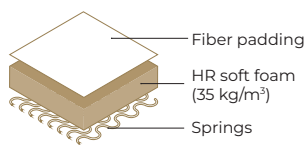

COMFORT

Fiber padding

HR soft foam
(35 kg/m³)

Springs