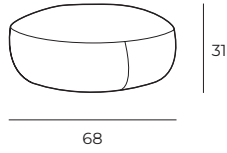

MEASUREMENTS

Shell standard

Shell with zero gravity function

SHELL

ACCESSORIES

Footstool
68x31

Neckrest
No. 38