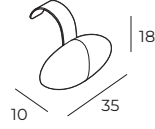

MEASUREMENTS

Shell standard

Shell with zero gravity function

SHELL

ACCESSORIES

Footstool
68x31

Neckrest
No. 38