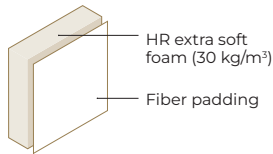

Footstool

Black metal legs

COMFORT

Fiber padding

HR soft foam
(35 kg/m³)

Springs

HR extra soft
foam (30 kg/m³)

Fiber padding

UPHOLSTERY

Leather

Fabric

IMPORTANT:

Leather covers may require more stitches than fabric covers.

IMPORTANT:

Upholstered furniture is handmade using soft materials, therefore measurements can vary in all modules by up to **+/-2 cm**.
Rotation mechanism customized only for armchair.
Furniture legs cannot be chosen.