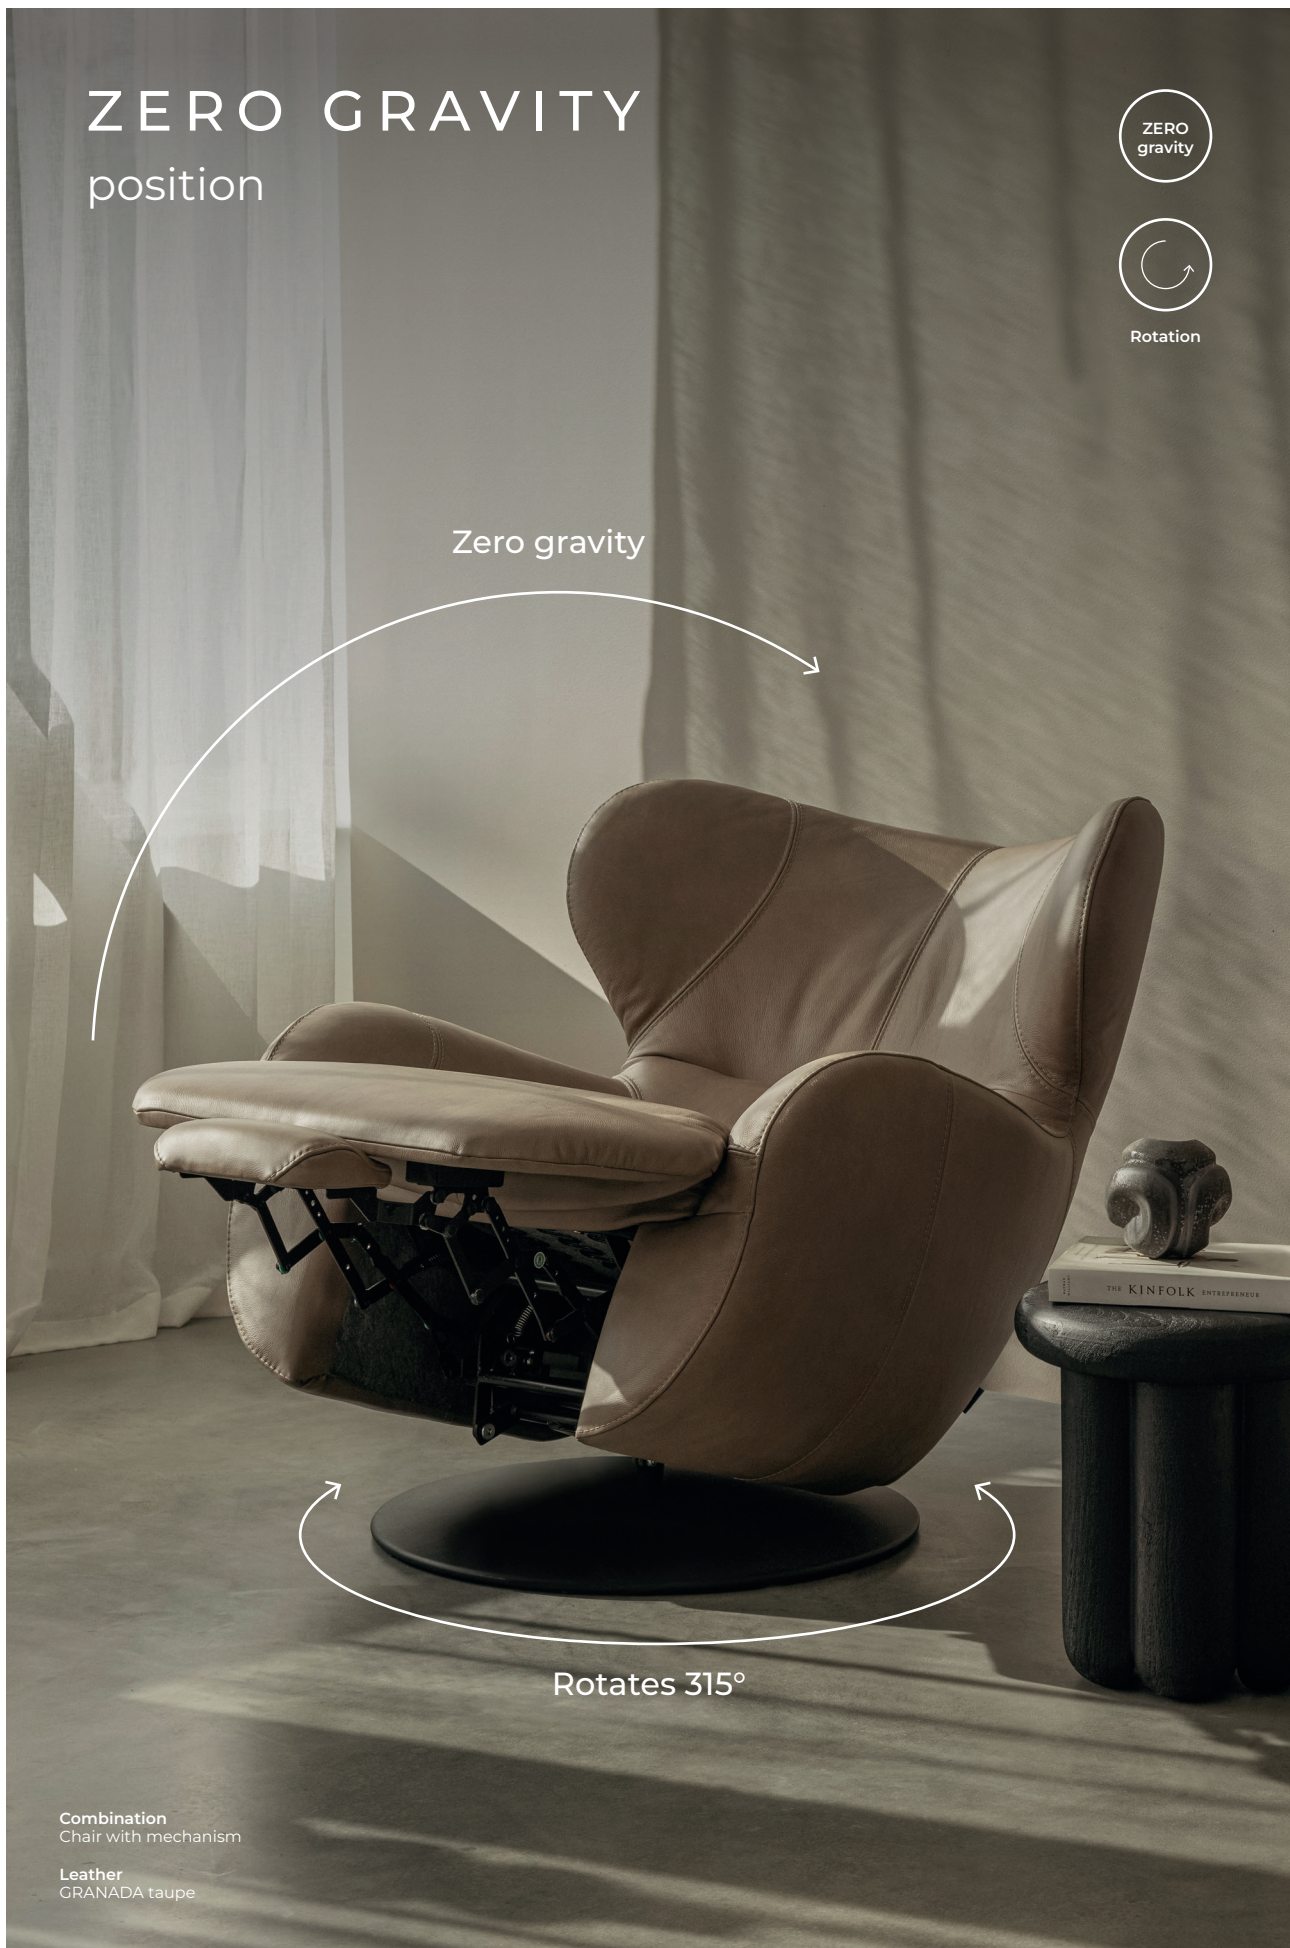

VILMERS

SHIELD

VILMERS.COM

ZERO GRAVITY

position

Zero gravity

Rotates 315°

Combination
Chair with mechanism

Leather
GRANADA taupe

SHELL

Standard

Rotates 360°

Black metal legs

With zero gravity function

Rotates 315°

Black metal legs