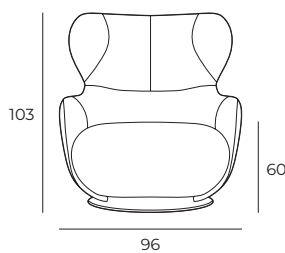

MEASUREMENTS

Shell standard

Shell with zero gravity function

SHELL

ACCESSORIES

Footstool
68x31

Neckrest
No. 38