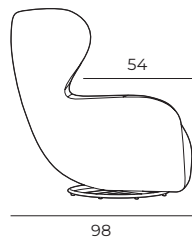

UPHOLSTERY

Leather

Fabric

IMPORTANT:

Leather covers may require more stitches than fabric covers.

IMPORTANT:

Upholstered furniture is handmade using soft materials, therefore measurements can vary in all modules by up to **+/-2 cm**.
Rotation mechanism customized only for armchair.
Furniture legs cannot be chosen.

MEASUREMENTS

Shell standard

Shell with zero gravity function

SHELL

ACCESSORIES

Footstool
68x31

Neckrest
No. 38