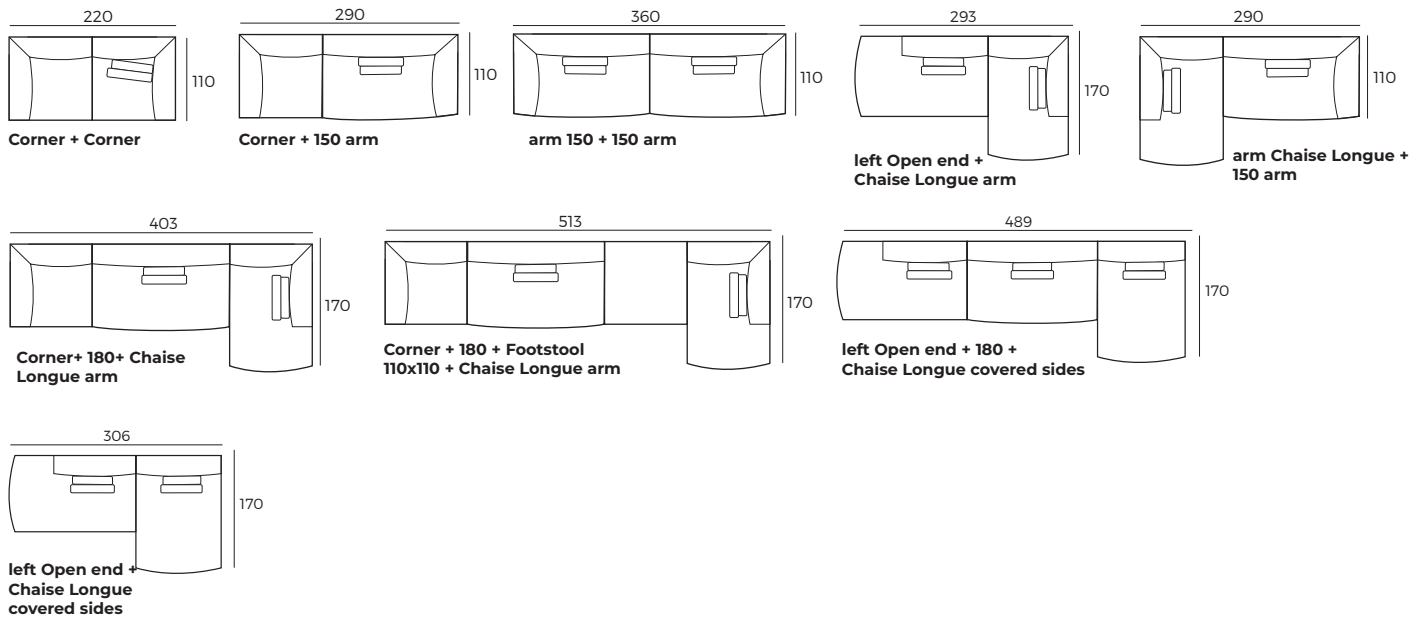

MINE

VILMERS

MINE

Comfort

1. Upholstery

2. Legs

IMPORTANT:

Upholstered furniture is handmade using soft materials, therefore measurements can vary in all modules by up to **+/-2 cm**.
 Modules and combinations shown in 2D drawings are left-sided. Modules and combinations can be mirrored from left to right.

Modules

Scale 1:100

MINE

Combinations

Scale 1:100

Accessories

Scale 1:100