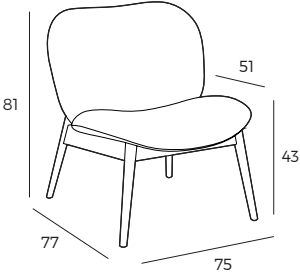

2. Legs

Wooden frame

- Ash
Black
Stained & varnished
- Ash
White oiled
Stained & varnished
- Ash
Walnut
Stained & varnished

IMPORTANT:

Upholstered furniture is handmade using soft materials, therefore measurements can vary in all modules by up to **+/-2cm**.

Measurements

Scale 1:35

Chair
KRELL