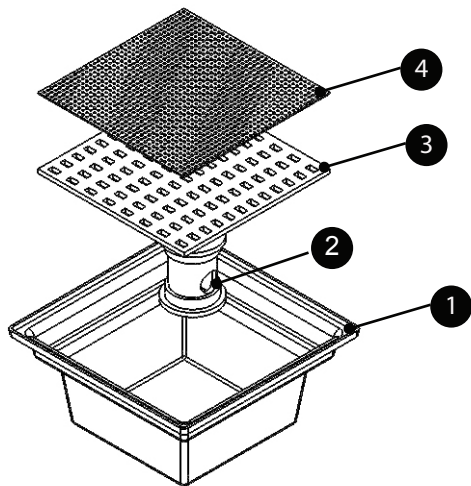

Disappearing Fountain Basin

Item #22570

Item	Description
1	Reservoir
2	Center support
3	Support grate
4	Mesh screen

Assemble Disappearing Fountain Basin in order shown on the above image. Flange of center support should be in contact with ribs of support grate.