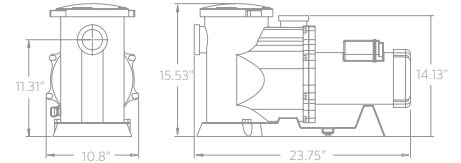

5 YEAR LIMITED WARRANTY

8 FOOT CORD SET

TEFC FAN COOLED MOTOR

Flow At Total Dynamic Head	4'	8'	10'	12'	15'
GPM	44	34	27	20	0
GPH	2640	2040	1620	1200	0

MODEL	3200PRM15
INLET	2"
DISCHARGE	2"
MAX FLOW (gph)	3200
MAX HEAD (feet)	15'
MAX POWER (watts)	228
MAX CURRENT (amps)	2.68
@ (volts)	120
MOTOR HP	½, ⅓
MOTOR TYPE	56Y
MOTOR ENCLOSURE	TEFC

5 YEAR LIMITED WARRANTY

8 FOOT CORD SET

TEFC FAN COOLED MOTOR

Flow At Total Dynamic Head	4'	8'	12'	16'	20'
GPM	73	63	51	32	0
GPH	4380	3780	3060	1920	0

MODEL	5000PRM18
INLET	2"
DISCHARGE	2"
MAX FLOW (gph)	5000
MAX HEAD (feet)	18'
MAX POWER (watts)	310
MAX CURRENT (amps)	3.27
@ (volts)	120
MOTOR HP	½, ⅓
MOTOR TYPE	56Y
MOTOR ENCLOSURE	TEFC