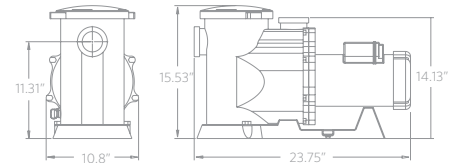

5 YEAR LIMITED WARRANTY

8 FOOT CORD SET

TEFC FAN COOLED MOTOR

Flow At Total Dynamic Head	4'	8'	12'	16'	20'
GPM	103	89	70	45	0
GPH	6180	5340	4200	2700	0

MODEL	6800PRM19
INLET	2"
DISCHARGE	2"
MAX FLOW (gph)	6800
MAX HEAD (feet)	19'
MAX POWER (watts)	369
MAX CURRENT (amps)	3.93
@ (volts)	115
MOTOR HP	½, ⅓
MOTOR TYPE	56Y
MOTOR ENCLOSURE	TEFC