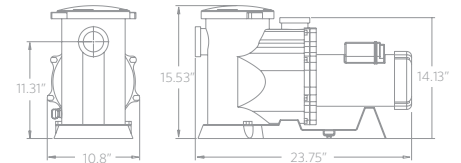

5 YEAR LIMITED WARRANTY

8 FOOT CORD SET

TEFC FAN COOLED MOTOR

Flow At Total Dynamic Head	4'	8'	12'	16'	20'
GPM	73	63	51	32	0
GPH	4380	3780	3060	1920	0

MODEL	5000PRM18
INLET	2"
DISCHARGE	2"
MAX FLOW (gph)	5000
MAX HEAD (feet)	18'
MAX POWER (watts)	310
MAX CURRENT (amps)	3.27
@ (volts)	120
MOTOR HP	½, ⅓
MOTOR TYPE	56Y
MOTOR ENCLOSURE	TEFC