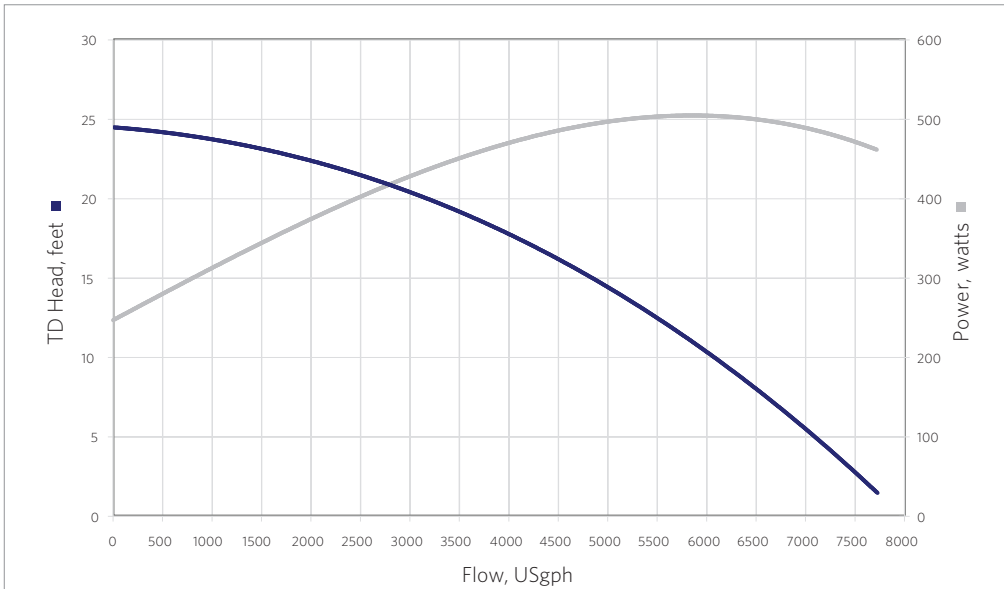

5 YEAR LIMITED WARRANTY

8 FOOT CORD SET

TEFC FAN COOLED MOTOR

Flow At Total Dynamic Head	4'	8'	12'	16'	20'
GPM	121	108	94	75	54
GPH	7260	6480	5640	4500	3240

MODEL	7800PRM24
INLET	2"
DISCHARGE	2"
MAX FLOW (gph)	7800
MAX HEAD (feet)	24'
MAX POWER (watts)	504
MAX CURRENT (amps)	5.02
@ (volts)	115
MOTOR HP	½, ⅓
MOTOR TYPE	56Y
MOTOR ENCLOSURE	TEFC