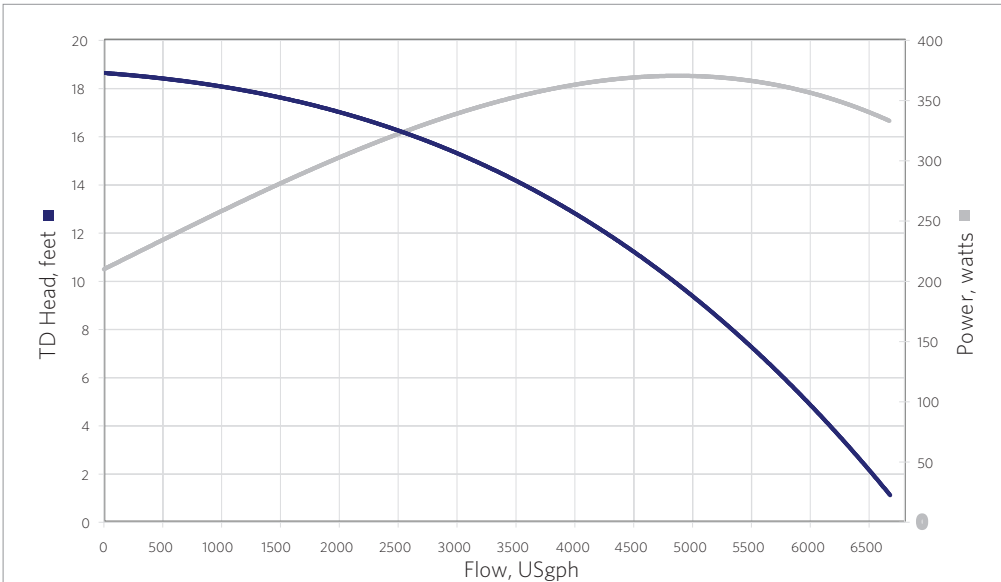

5 YEAR LIMITED WARRANTY

8 FOOT CORD SET

TEFC FAN COOLED MOTOR

Flow At Total Dynamic Head	4'	8'	12'	16'	20'
GPM	103	89	70	45	0
GPH	6180	5340	4200	2700	0

MODEL	6800PRM19
INLET	2"
DISCHARGE	2"
MAX FLOW (gph)	6800
MAX HEAD (feet)	19'
MAX POWER (watts)	369
MAX CURRENT (amps)	3.93
@ (volts)	115
MOTOR HP	½, ⅓
MOTOR TYPE	56Y
MOTOR ENCLOSURE	TEFC