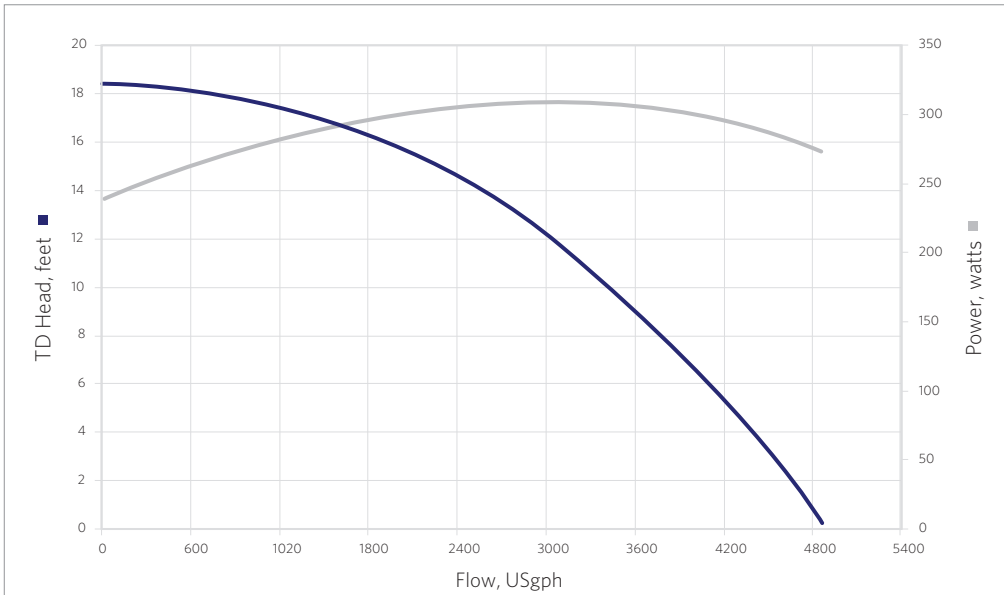

5 YEAR LIMITED WARRANTY

8 FOOT CORD SET

TEFC FAN COOLED MOTOR

Flow At Total Dynamic Head	4'	8'	12'	16'	20'
GPM	73	63	51	32	0
GPH	4380	3780	3060	1920	0

MODEL	5000PRM18
INLET	2"
DISCHARGE	2"
MAX FLOW (gph)	5000
MAX HEAD (feet)	18'
MAX POWER (watts)	310
MAX CURRENT (amps)	3.27
@ (volts)	120
MOTOR HP	½, ⅓
MOTOR TYPE	56Y
MOTOR ENCLOSURE	TEFC