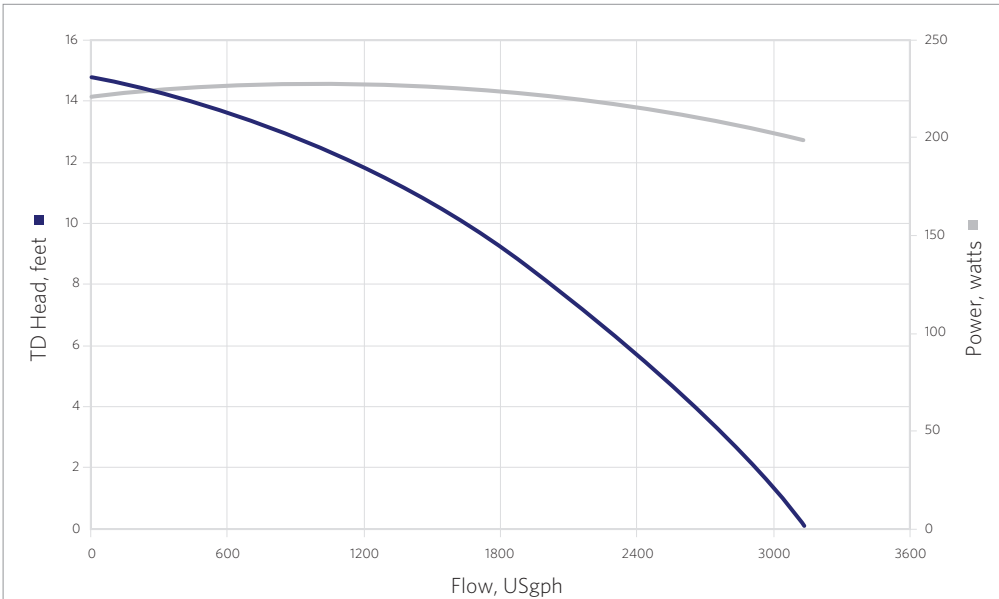

**Dimensions and illustrations are approximate and for reference only*

Sequence® Alpha Primer Series - Model 3200PRM15

The Alpha Primer series integrates a basket-type pre-filter and self-priming capabilities into one efficient package for trouble-free operation. The integrated strainer basket on all primer units helps protect the internal rotating parts of the pump from damage due to external debris being pulled into the pump.

5 YEAR LIMITED WARRANTY

8 FOOT CORD SET

TEFC FAN COOLED MOTOR

Flow At Total Dynamic Head	4'	8'	10'	12'	15'
GPM	44	34	27	20	0
GPH	2640	2040	1620	1200	0

MODEL	3200PRM15
INLET	2"
DISCHARGE	2"
MAX FLOW (gph)	3200
MAX HEAD (feet)	15'
MAX POWER (watts)	228
MAX CURRENT (amps)	2.68
@ (volts)	120
MOTOR HP	½, ⅓
MOTOR TYPE	56Y
MOTOR ENCLOSURE	TEFC