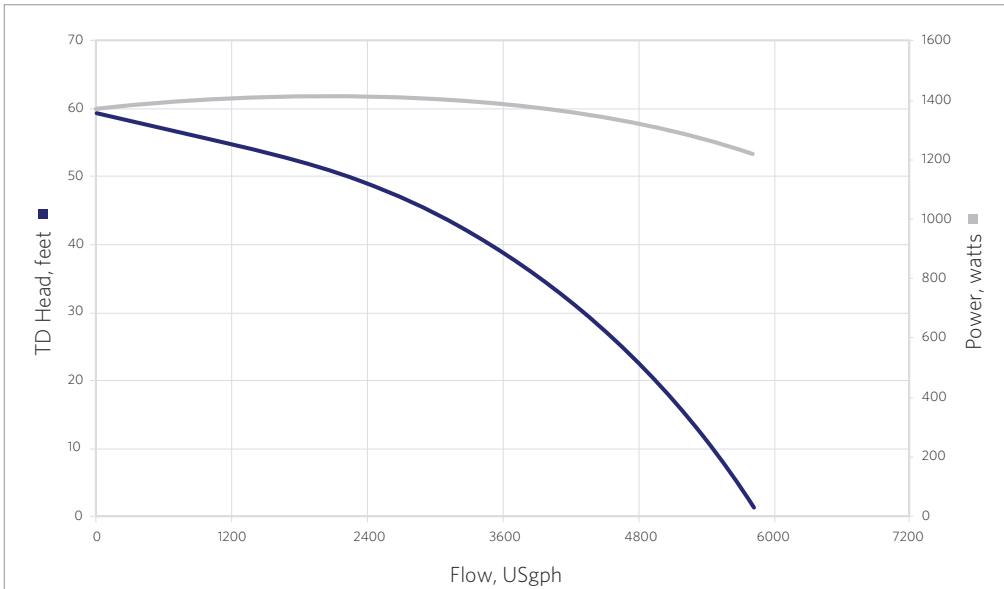

*Dimensions and illustrations are approximate and for reference only

Sequence® High-Speed Alpha Primer Series - Model 6000PRM60

The Alpha Primer series integrates a basket-type pre-filter and self-priming capabilities into one efficient package for trouble-free operation. The integrated strainer basket on all primer units helps protect the internal rotating parts of the pump from damage due to external debris being pulled into the pump.

5 YEAR LIMITED WARRANTY

8 FOOT CORD SET

ODP MOTOR

Flow At Total Dynamic Head	5'	15'	30'	45'	60'
GPM	92	88	72	50	0
GPH	5520	5280	4320	3000	0

MODEL	6000PRM60
INLET	2"
DISCHARGE	2"
MAX FLOW (gph)	6000
MAX HEAD (feet)	60'
MAX POWER (watts)	1418
MAX CURRENT (amps)	8.74
@ (volts)	230
MOTOR HP	2
MOTOR TYPE	56Y
MOTOR ENCLOSURE	ODP