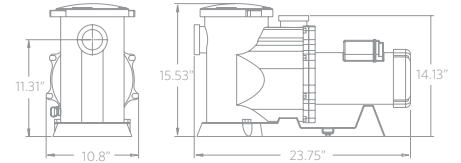

5 YEAR LIMITED WARRANTY

8 FOOT CORD SET

TEFC FAN COOLED MOTOR

Flow At Total Dynamic Head	4'	8'	12'	16'	20'
GPM	121	108	94	75	54
GPH	7260	6480	5640	4500	3240

MODEL	7800PRM24
INLET	2"
DISCHARGE	2"
MAX FLOW (gph)	7800
MAX HEAD (feet)	24'
MAX POWER (watts)	504
MAX CURRENT (amps)	5.02
@ (volts)	115
MOTOR HP	½, ⅓
MOTOR TYPE	56Y
MOTOR ENCLOSURE	TEFC