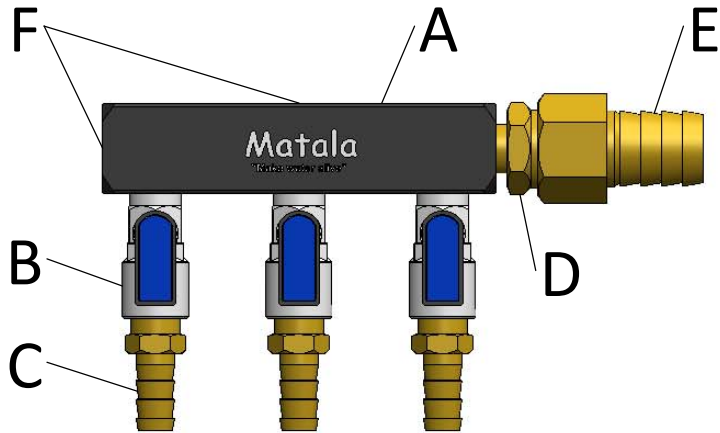

Item	Parts	Specification	Model(Product Code)		
			SC2-3/8	SC2-1/2	SC2-5/8
A	Manifold Base	1/4"NPTX66mm	✓	✓	✓
B	Ball cock valve	1/4"NPT	✓	✓	✓
C	Male Hose-Barb Connector	3/8"	✓	✗	✗
		1/2"	✗	✓	✗
		5/8"	✗	✗	✓
D	Nipple	1/4"NPT X 1/2"NPT	✓	✓	✓
E	Female Hose-Barb Connector	1/2"NPT X 3/4"	✓	✓	✓
F	Plug	1/4"NPT	✓	✓	✓

Item	Parts	Specification	Model(Product Code)		
			SC3-3/8	SC3-1/2	SC3-5/8
A	Manifold Base	1/4"NPTX104mm	✓	✓	✓
B	Ball cock valve	1/4"NPT	✓	✓	✓
C	Male Hose-Barb Connector	3/8"	✓	✗	✗
		1/2"	✗	✓	✗
		5/8"	✗	✗	✓
D	Nipple	1/4"NPT X 1/2"NPT	✓	✓	✓
E	Female Hose-Barb Connector	1/2"NPT X 3/4"	✓	✓	✓
F	Plug	1/4"NPT	✓	✓	✓

Item	Parts	Specification	Model(Product Code)		
			SC4-3/8	SC4-1/2	SC4-5/8
A	Manifold Base	1/4"NPTX142mm	✓	✓	✓
B	Ball cock valve	1/4"NPT	✓	✓	✓
C	Male Hose-Barb Connector	3/8"	✓	✗	✗
		1/2"	✗	✓	✗
		5/8"	✗	✗	✓
D	Nipple	1/4"NPT X 1/2"NPT	✓	✓	✓
E	Female Hose-Barb Connector	1/2"NPT X 3/4"	✓	✓	✓
F	Plug	1/4"NPT	✓	✓	✓