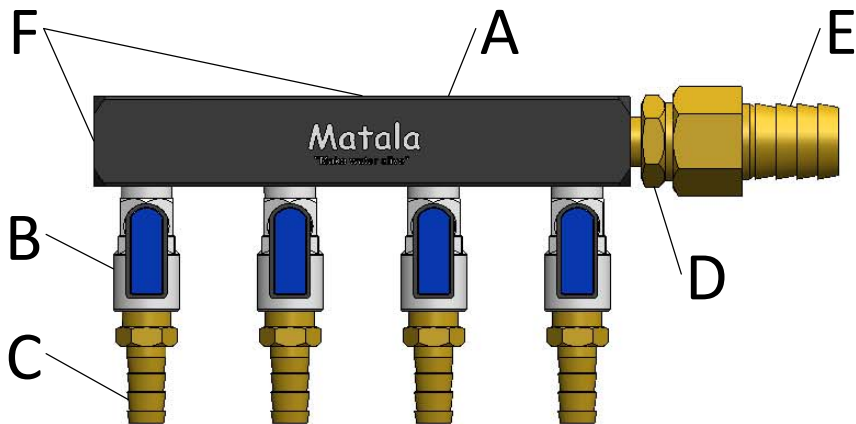

Item	Parts	Specification	Model(Product Code)		
			SC2-3/8	SC2-1/2	SC2-5/8
A	Manifold Base	1/4"NPTX66mm	✓	✓	✓
B	Ball cock valve	1/4"NPT	✓	✓	✓
C	Male Hose-Barb Connector	3/8"	✓	✗	✗
		1/2"	✗	✓	✗
		5/8"	✗	✗	✓
D	Nipple	1/4"NPT X 1/2"NPT	✓	✓	✓
E	Female Hose-Barb Connector	1/2"NPT X 3/4"	✓	✓	✓
F	Plug	1/4"NPT	✓	✓	✓

Item	Parts	Specification	Model(Product Code)		
			SC3-3/8	SC3-1/2	SC3-5/8
A	Manifold Base	1/4"NPTX104mm	✓	✓	✓
B	Ball cock valve	1/4"NPT	✓	✓	✓
C	Male Hose-Barb Connector	3/8"	✓	✗	✗
		1/2"	✗	✓	✗
		5/8"	✗	✗	✓
D	Nipple	1/4"NPT X 1/2"NPT	✓	✓	✓
E	Female Hose-Barb Connector	1/2"NPT X 3/4"	✓	✓	✓
F	Plug	1/4"NPT	✓	✓	✓

Item	Parts	Specification	Model(Product Code)		
			SC4-3/8	SC4-1/2	SC4-5/8
A	Manifold Base	1/4"NPTX142mm	✓	✓	✓
B	Ball cock valve	1/4"NPT	✓	✓	✓
C	Male Hose-Barb Connector	3/8"	✓	✗	✗
		1/2"	✗	✓	✗
		5/8"	✗	✗	✓
D	Nipple	1/4"NPT X 1/2"NPT	✓	✓	✓
E	Female Hose-Barb Connector	1/2"NPT X 3/4"	✓	✓	✓
F	Plug	1/4"NPT	✓	✓	✓