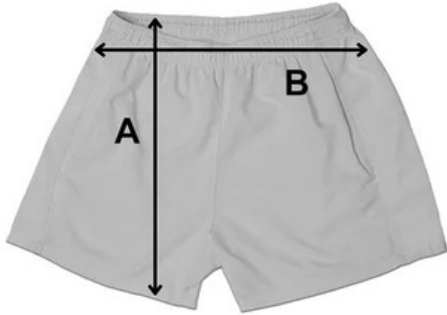

YOUTH SIZING

Hockey Jersey Sizing

Size	A	B	C
YS/YM	18.5"	27"	26.5"
YL/YXL	21"	29"	28.5"
YG	23.5"	30.5"	29"

Hockey Socks Sizing

Size	A	B	C
YS	22"	9"	5"

Hockey Shells Sizing

Size	A	B
S	16"	17.2"
M	17"	18"
L	18"	18.7"
XL	19"	19.5"
GYS	16"	20.5"
GYM	16.5"	21.3"
GYL	16.5"	22"
GYXL	17"	22.8"

Basketball Jersey Sizing

Size	A	B
YXS	21"	15"
YS	22"	17"
YM	24"	18"
YL	26"	19"
YXL	28"	20"

Basketball Shorts Sizing

Size	A	B
YXS	10"	16.25"
YS	11"	17"
YM	12"	17.75"
YL	13"	18.5"
YXL	14"	19.25"

Soccer/Esport Jersey Sizing

Size	A	B	C
YXS	23.5"	17"	18"
YS	24.5"	17.5"	19"
YM	25"	18.5"	19.5"
YL	26"	19"	20"