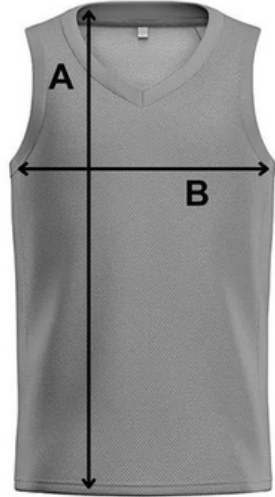

Basketball Jersey Sizing

Size	A	B
YXS	21"	15"
YS	22"	17"
YM	24"	18"
YL	26"	19"
YXL	28"	20"

Basketball Shorts Sizing