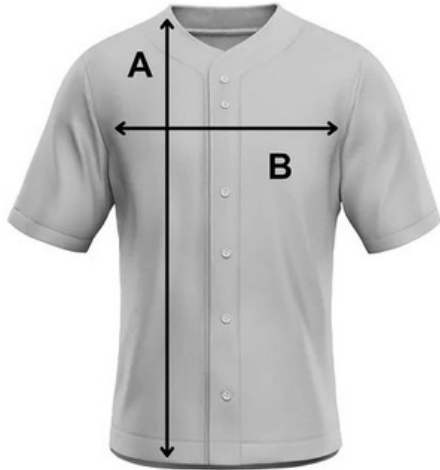

Size	A	B
YS	22"	16"
YM	24"	17"
YL	26"	18.5"

Soccer Shorts Sizing

Size	A	B
YS	15"	10.5"
YM	16"	11"
YL	17"	11.5"

Baseball Jersey Sizing

Size	A	B
YXS	24"	16"
YS	25"	17"
YM	26"	18"
YL	27"	19"
YXL	27"	20"

Long Sleeve Jersey Sizing

Size	A	B	C
YXS	23.5"	17"	18"
YS	24.5"	17.5"	19"
YM	25"	18.5"	19.5"
YL	26"	19"	20"