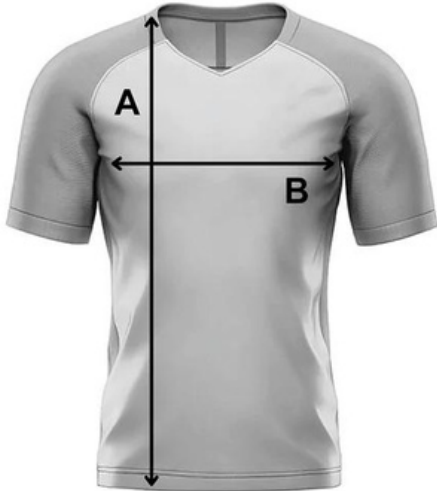

YOUTH SIZING

Hockey Jersey Sizing

Size	A	B	C
YS/YM	18.5"	27"	26.5"
YL/YXL	21"	29"	28.5"
YG	23.5"	30.5"	29"

Hockey Socks Sizing

Size	A	B	C
YS	22"	9"	5"

Hockey Shells Sizing

Size	A	B
S	16"	17.2"
M	17"	18"
L	18"	18.7"
XL	19"	19.5"
GYS	16"	20.5"
GYM	16.5"	21.3"
GYL	16.5"	22"
GYXL	17"	22.8"

Basketball Jersey Sizing

Size	A	B
YXS	21"	15"
YS	22"	17"
YM	24"	18"
YL	26"	19"
YXL	28"	20"

Basketball Shorts Sizing

Size	A	B
YXS	10"	16.25"
YS	11"	17"
YM	12"	17.75"
YL	13"	18.5"
YXL	14"	19.25"

Soccer/Esport Jersey Sizing

Size	A	B
YS	22"	16"
YM	24"	17"
YL	26"	18.5"

Soccer Shorts Sizing

Size	A	B
YS	15"	10.5"
YM	16"	11"
YL	17"	11.5"

Baseball Jersey Sizing

Size	A	B
YXS	24"	16"
YS	25"	17"
YM	26"	18"
YL	27"	19"
YXL	27"	20"

Long Sleeve Jersey Sizing

Size	A	B	C
YXS	23.5"	17"	18"
YS	24.5"	17.5"	19"
YM	25"	18.5"	19.5"
YL	26"	19"	20"