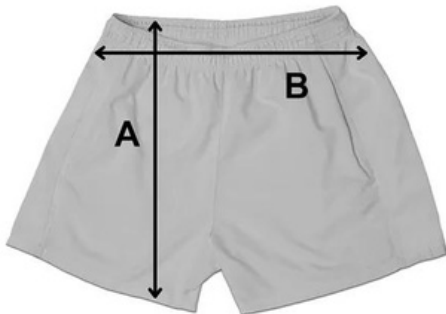

YOUTH SIZING

Hockey Jersey Sizing

Size	A	B	C
YS/YM	18.5"	27"	26.5"
YL/YXL	21"	29"	28.5"
YG	23.5"	30.5"	29"

Hockey Socks Sizing

Size	A	B	C
YS	22"	9"	5"

Hockey Shells Sizing

Size	A	B
S	16"	17.2"
M	17"	18"
L	18"	18.7"
XL	19"	19.5"
GYS	16"	20.5"
GYM	16.5"	21.3"
GYL	16.5"	22"
GYXL	17"	22.8"

Basketball Jersey Sizing

Size	A	B
YXS	21"	15"
YS	22"	17"
YM	24"	18"
YL	26"	19"
YXL	28"	20"

Basketball Shorts Sizing

Size	A	B
YXS	10"	16.25"
YS	11"	17"
YM	12"	17.75"
YL	13"	18.5"
YXL	14"	19.25"

Soccer/Esport Jersey Sizing

Size	A	B
YS	22"	16"
YM	24"	17"
YL	26"	18.5"

Soccer Shorts Sizing

Size	A	B
YS	15"	10.5"
YM	16"	11"
YL	17"	11.5"

Baseball Jersey Sizing

Size	A	B
YXS	24"	16"
YS	25"	17"
YM	26"	18"
YL	27"	19"
YXL	27"	20"

Long Sleeve Jersey Sizing

Size	A	B	C
YXS	23.5"	17"	18"
YS	24.5"	17.5"	19"
YM	25"	18.5"	19.5"
YL	26"	19"	20"