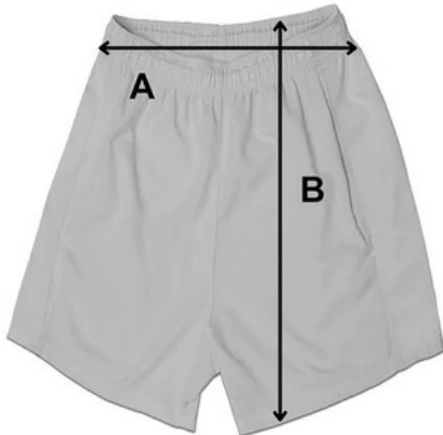

Size	A	B
YXS	10"	16.25"
YS	11"	17"
YM	12"	17.75"
YL	13"	18.5"
YXL	14"	19.25"