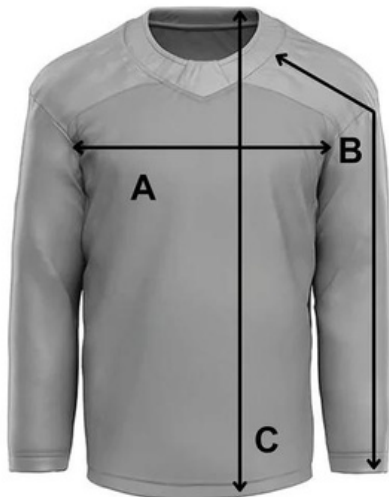

YOUTH SIZING

Hockey Jersey Sizing

Size	A	B	C
YS/YM	18.5"	27"	26.5"
YL/YXL	21"	29"	28.5"
YG	23.5"	30.5"	29"

Hockey Socks Sizing

Size	A	B	C
YS	22"	9"	5"

Hockey Shells Sizing

Size	A	B
S	16"	17.2"
M	17"	18"
L	18"	18.7"
XL	19"	19.5"
GYS	16"	20.5"
GYM	16.5"	21.3"
GYL	16.5"	22"
GYXL	17"	22.8"