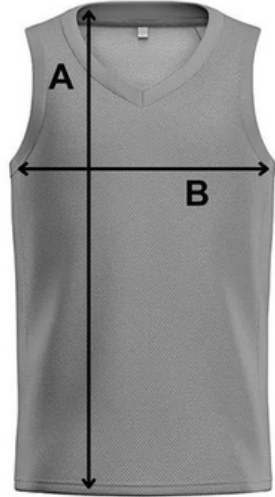

Basketball Jersey Sizing

Size	A	B
XXS	24"	19"
XS	25"	20"
S	26"	21"
M	27"	22"
L	28"	23"
XL	29"	24"
2XL	30"	25"
3XL	31"	26"
4XL	32"	27"

Basketball Shorts Sizing