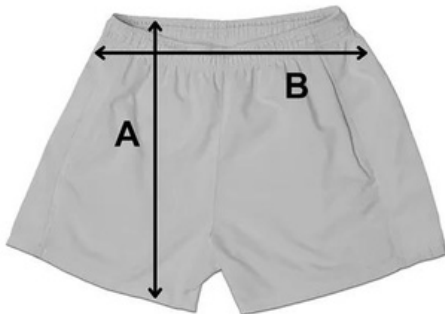

Size	A	B
S	15.5"	13"
M	15.5"	14"
L	16"	15"
XL	16"	15.5"
2XL	17"	16"
3XL	17.5"	17"