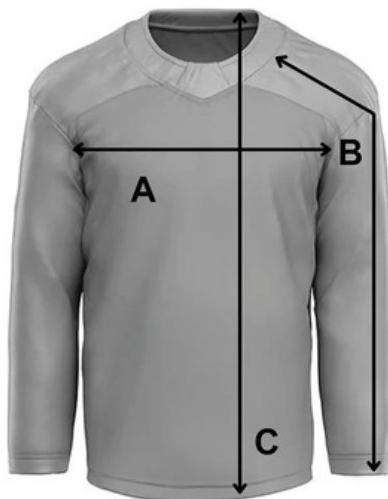

# WOMENS SIZING

## Hockey Jersey Sizing

Player

Size	A	B	C
S	24"	34.5"	30"
M	25.25"	35.5"	31"
L	26.5"	36.5"	32"
XL	28"	37.5"	33"
2XL	30"	38"	34"
3XL	30.75"	40"	35"

Goalie

Size	A	B	C
G	32"	36.5"	31.5"
XLG	35"	37.5"	31.5"