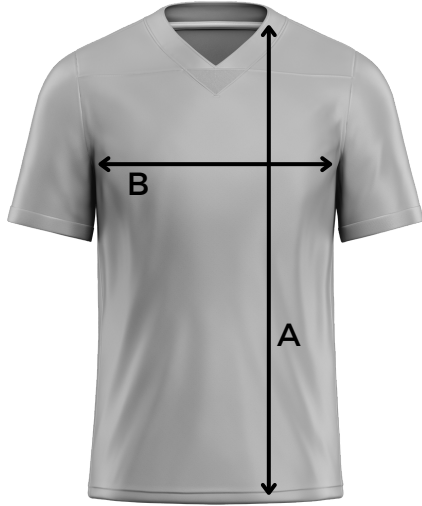

Fan Football Jersey Sizing

Size	A	B
XS	26.5"	20"
S	28"	21"
M	29"	22"
L	30"	23"
XL	31"	24.5"
2XL	32"	26"
3XL	32.75"	27"
4XL	33.75"	28"