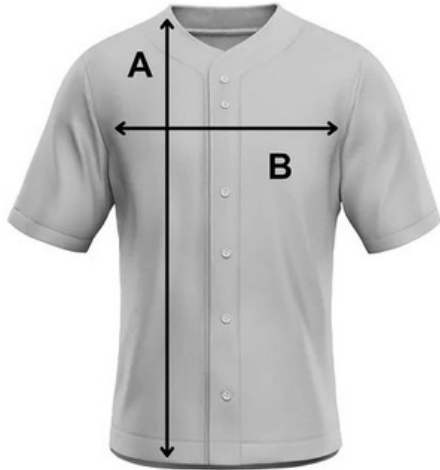

Baseball Jersey Sizing

Size	A	B
XXS	27"	17"
XS	28"	18"
S	29"	19"
M	30"	20"
L	31"	21"
XL	31"	22"
2XL	31"	24"
3XL	33"	26"
4XL	33"	28"