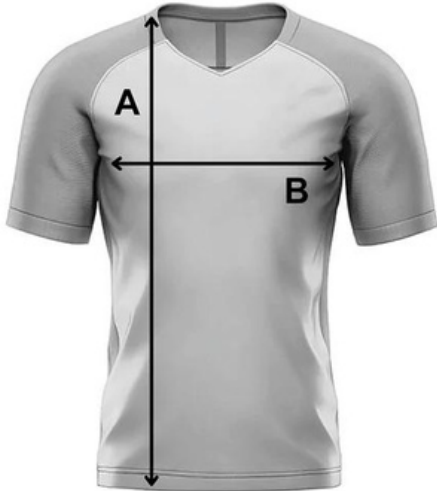

Soccer/Esport Jersey Sizing

Size	A	B
S	25.5"	19"
M	26.5"	20"
L	27.5"	21"
XL	27.5"	22"
2XL	28.5"	23"
3XL	29.5"	24"

Soccer Shorts Sizing