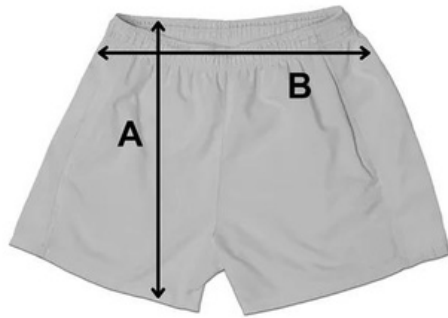

Hockey Shells Sizing

Size	A	B
S	19"	20.4"
M	20"	21.2"
L	21"	22"
XL	21.5"	22.8"
2XL	22"	23.4"
GS	17.3"	23.4"
GM	18"	24.2"
GL	18.7"	25"
GXL	19.5"	26"
G2XL	19.9"	26.7"