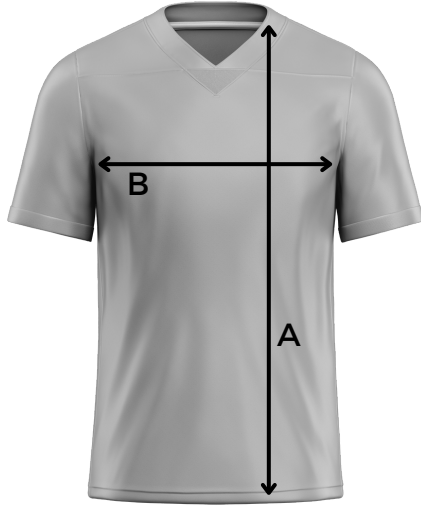

Fan Football Jersey Sizing

Size	A	B
XS	26.5"	20"
S	28"	21"
M	29"	22"
L	30"	23"
XL	31"	24.5"
2XL	32"	26"
3XL	32.75"	27"
4XL	33.75"	28"