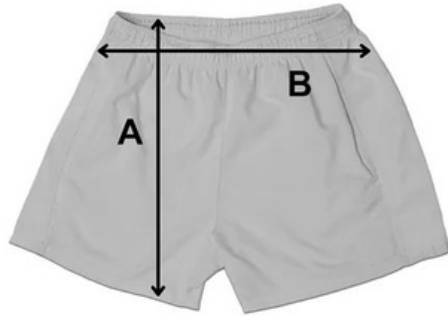

Hockey Shells Sizing

Size	A	B
S	19"	20.4"
M	20"	21.2"
L	21"	22"
XL	21.5"	22.8"
2XL	22"	23.4"
GS	17.3"	23.4"
GM	18"	24.2"
GL	18.7"	25"
GXL	19.5"	26"
G2XL	19.9"	26.7"