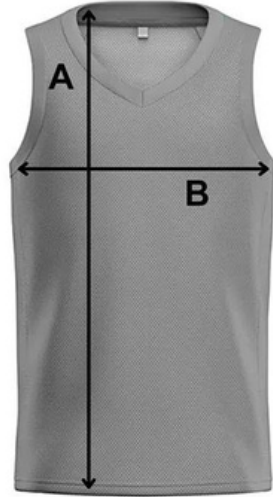

Basketball Jersey Sizing

Size	A	B
XXS	26"	19"
XS	27"	20"
S	28"	21"
M	29"	22"
L	30"	23"
XL	31"	24"
2XL	32"	25"
3XL	33"	26.5"
4XL	34"	28"

Basketball Shorts Sizing