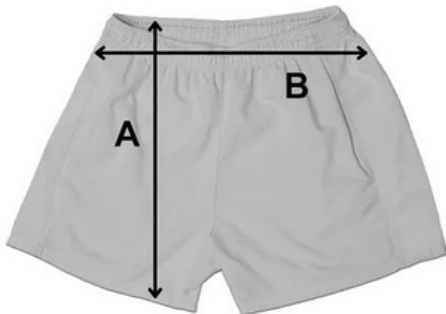

Size	A	B
S	17.5"	13"
M	18"	14"
L	19"	15"
XL	19.5"	15.5"
2XL	20"	16"