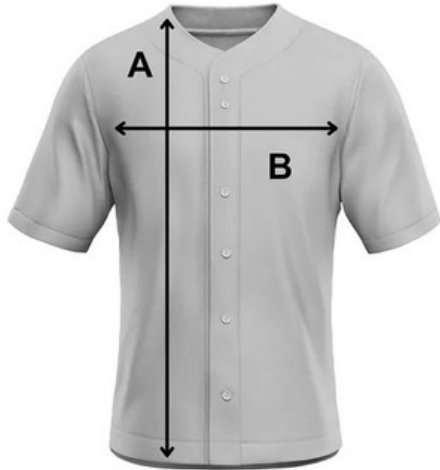

Baseball Jersey Sizing

Size	A	B
XXS	27"	20"
XS	28"	21"
S	29"	22"
M	30"	23"
L	31"	24"
XL	32"	25"
2XL	33"	27"
3XL	34"	29"
4XL	35"	31"