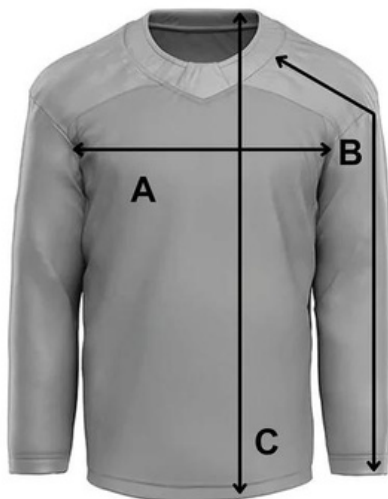

# MENS SIZING

## Hockey Jersey Sizing

Player

Size	A	B	C
S	24"	34.5"	30"
M	25.25"	35.5"	31"
L	26.5"	36.5"	32"
XL	28"	37.5"	33"
2XL	30"	38"	34"
3XL	30.75"	40"	35"

Goalie

Size	A	B	C
G	32"	36.5"	31.5"
XLG	35"	37.5"	31.5"