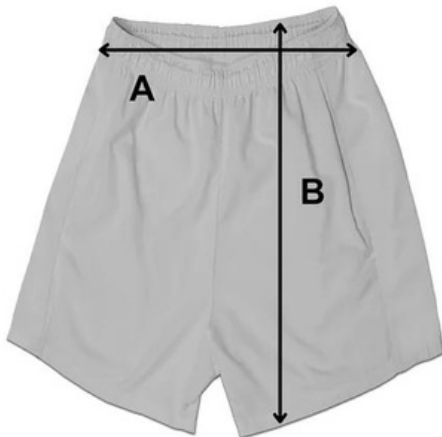

Size	A	B
XXS	13"	19"
XS	13.75"	20"
S	14.5"	21"
M	15.25"	22"
L	16"	23"
XL	16.75"	23.5"
2XL	17.5"	24"
3XL	18.25"	25"
4XL	19"	25"