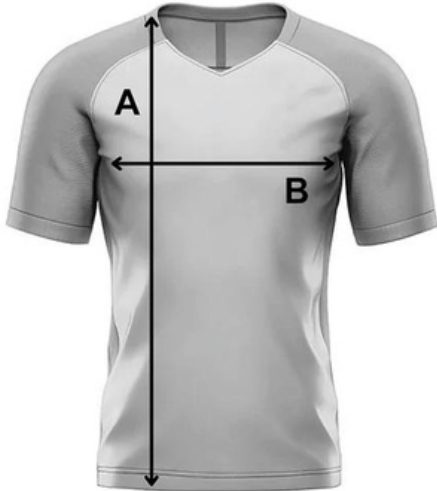

Soccer/Esport Jersey Sizing

Size	A	B
S	27.5"	20"
M	28.5"	21"
L	29.5"	22"
XL	30.5"	23"
2XL	31.5"	24"
3XL	32.5"	25"

Soccer Shorts Sizing