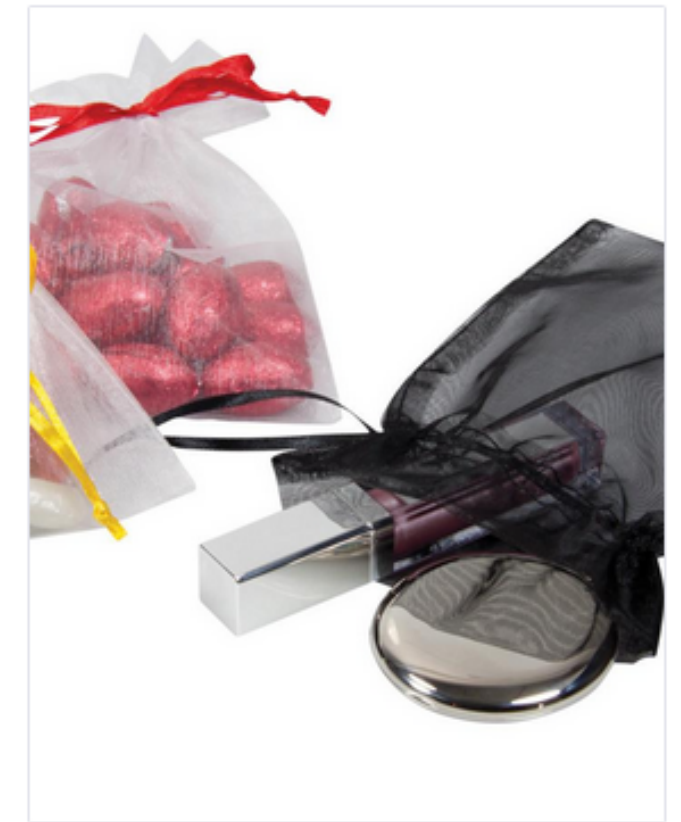

Business + Events

**Custom
Promotional**

**Product
Range**

Calico Tote Bag 370mm x 420mm With 800mm Handle

Cotton Coloured Tote Bag

AS Colour Carry Bag

Calico Short Handle Shopping Tote 370mm x 420mm

Calico Single Handle Tote Bag

Reusable Fold-Away Shopping Bags

Viva Reusable non-woven tote bag

Cotton Gift Bag 250H by 200W

Calico Tote Bag 370mm x 420mm with 800mm Handle & 100mm Gusset

Organza Bag Small 10cm wide x 14cm high

Canvas Drawstring Backpack

Paper Bag 380mm w x 440mm h Gusset 115mm

Paper Bag 320mm w x 400mm h Gusset 100mm

Paper Bag 200mm w x 290mm h Gusset 80mm

Cooler Ice Box 4.5L

AS COLOUR

AS COLOUR

AS Colour Waist Contrast Bag 1015

AS Colour Metro Contrast Backpack - 1011