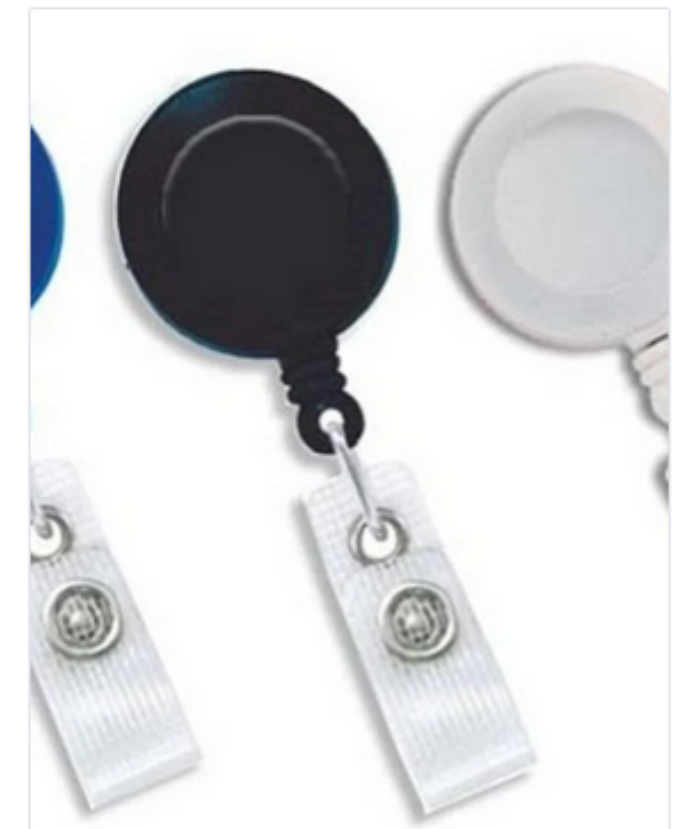

Jacquard Woven Lanyard - Any Colour Fabric

Clear Vinyl Holder

Clear Vinyl Holder with printing

Single Card Holder

Full Colour Printed 20mm Lanyard

Alta Retractable ID Holder

Yo-Yo Retractable Badge Reel Unprinted