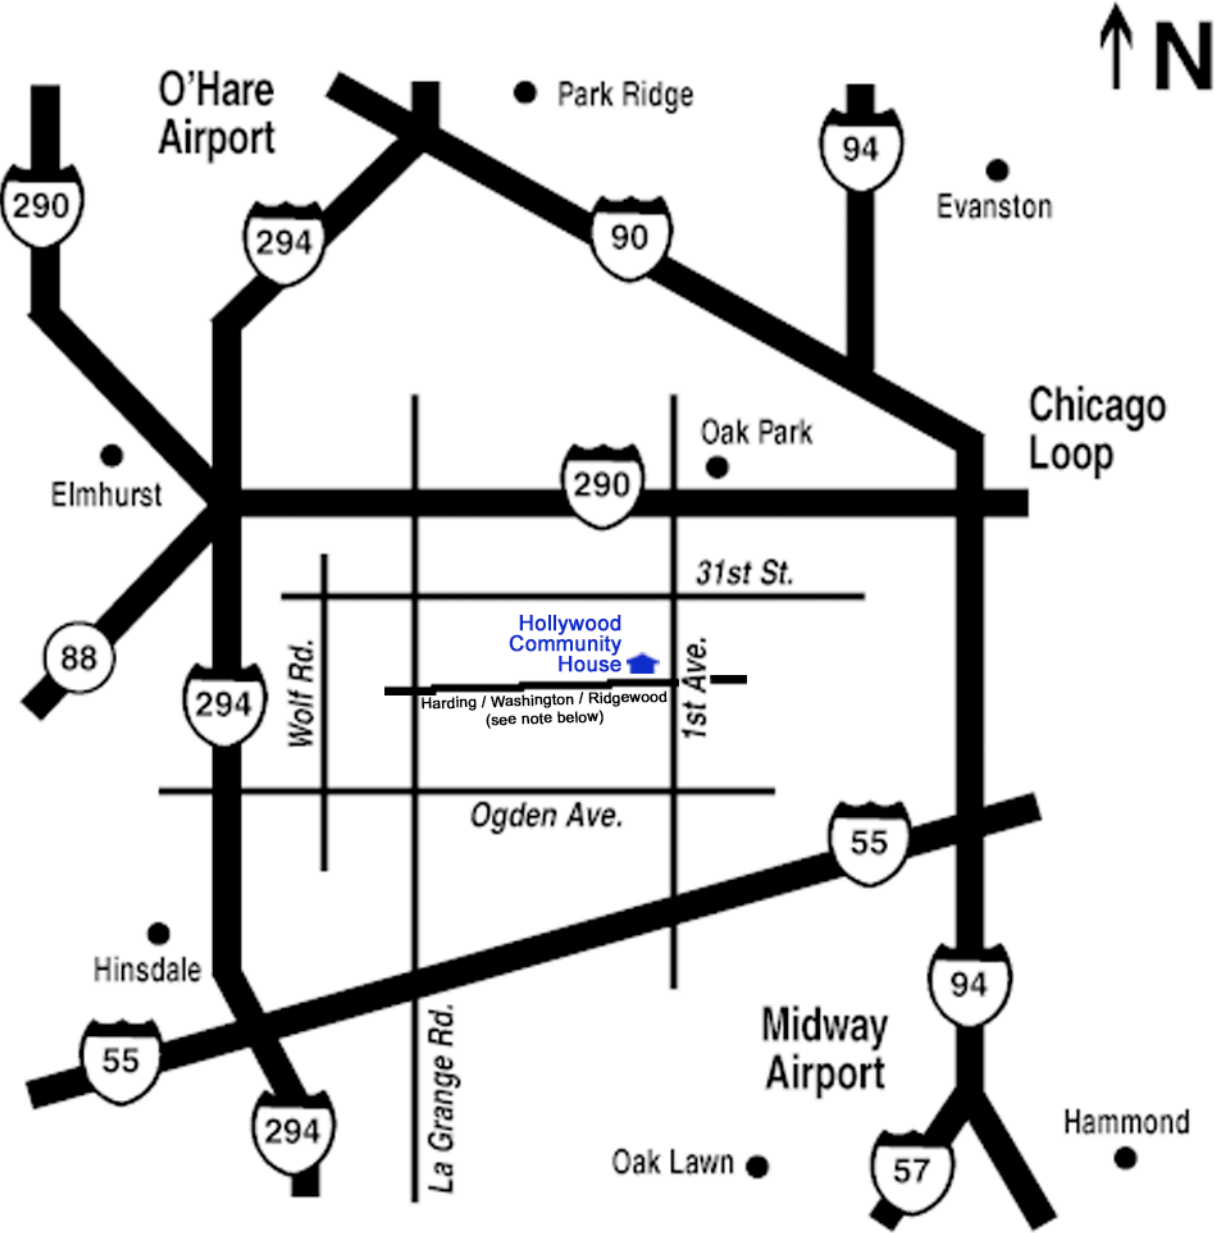

Directions to the Hollywood Community House

8434 Washington, Brookfield, IL 60513

The Hollywood Community House is on Washington Street. If arriving via 1st Ave, turn West on Ridgewood, which becomes Washington. If arriving via La Grange Rd., turn East on Harding, which becomes Washington.