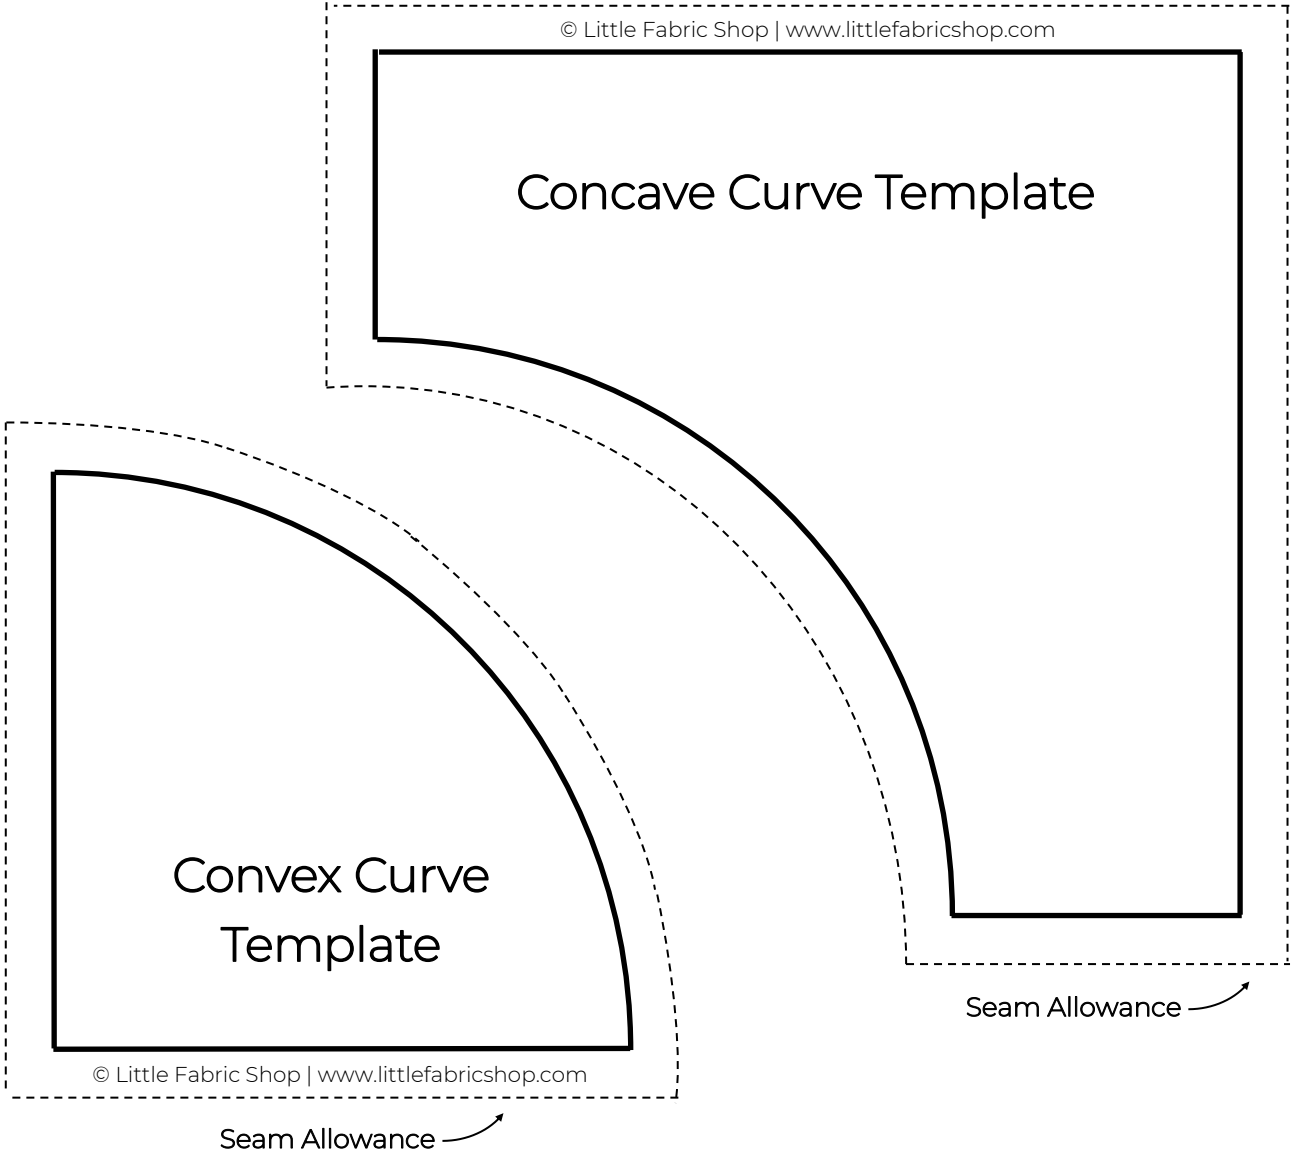

Curve Seam Quilt Block Practice Template

Finished Size: 4.5" x 4.5"

Measure 1" Square Test
Block to make sure the
template is printed at
the correct dimension.