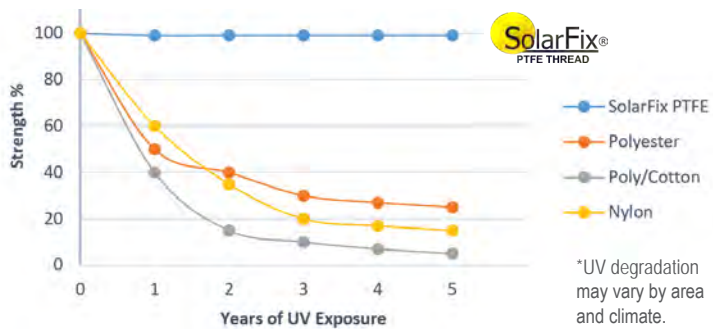

QUALITY THREAD & NOTIONS

SolarFix[®]
PTFE THREAD

SEWING EVERYTHING UNDER THE SUN

QUALITYTHREAD.COM

800-521-4308

SolarFix® PTFE THREAD

LIMITED LIFETIME WARRANTY
See back page for details.

SOLARFIX® PTFE IS RESISTANT TO UV SUNLIGHT, CLEANING CHEMICALS, MILDEW & OTHER HARSH OUTDOOR ELEMENTS - BACKED BY A LIMITED LIFETIME WARRANTY

RETAINS STRENGTH AFTER UV EXPOSURE

SMOOTH SEWABILITY

CONTROLLED THREAD FEED

Tension Control Sock prevents thread from falling down the spool when sewing stops, allowing thread to unwind easily while being pulled through the tensions of the machine.