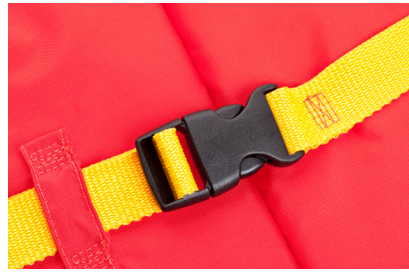

QTN HAS PLASTIC HARDWARE

Side Release Buckle

Standard side release buckle.

Applications: tents, bags, backpacks, pet accessories, luggage production, and military or tactical assemblies.

Size	Black	Bag Qty
3/4"	HWM130034B	500
1"	HWM130B	250
1-1/2"	HWM130150B	200
2"	HSRB200B	100

Tri Slide

Used to make a strap adjustable.

Applications: tents, bags, backpacks, pet accessories, luggage production, and military or tactical assemblies.

Size	Black	Bag Qty
1"	HWM301100B	1000
1-1/2"	HWM301150B	500

Hexagon Ring

A D-Ring with separate openings for the strap and the hook.

Applications: tents, bags, backpacks, pet accessories, luggage production, and military or tactical assemblies.

Size	Black	Bag Qty
1-1/2"	HWM416150B	500

D-Ring

Used to make a strap adjustable, attach fabric to strap, add decorative elements, and more.

Applications: tents, bags, backpacks, pet accessories, luggage production, and military or tactical assemblies.