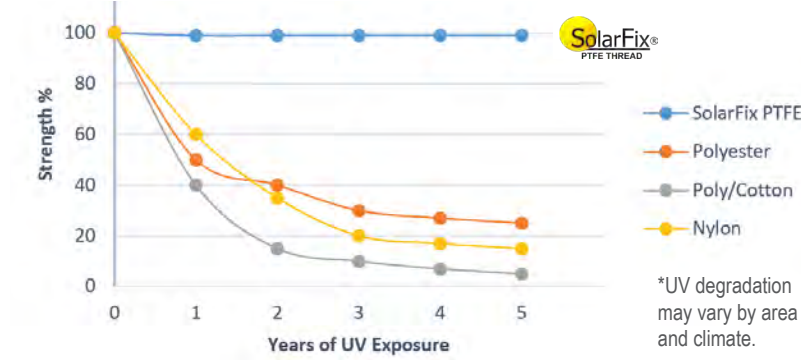

SUPERIOR STRENGTH AFTER UV EXPOSURE

*UV degradation may vary by area and climate.

*Contact QTN for a list of safe cleaners that have been QTN Quality Assurance Tested.

SolarFix® is AY Tech LLC's registered trademark for synthetic fiber, thread, and yarn.