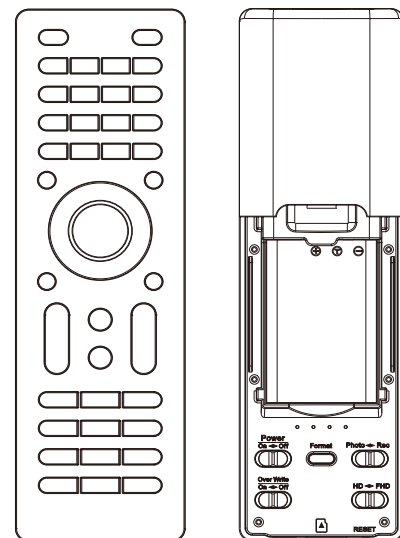

## TV Remote Control 1080P Covert DVR

### Home Security Covert DVR with 3MP Camera

#### Feature

- Footage will be automatically saved when device runs out of battery
- 1080p PIR Covert DVR in TV remote design
- Smallest 3 mega pixels pin-hole camera made especially for recording use
- Overwrite function
- Full HD & HD recording resolution options
- PIR function for auto monitoring
- PIR function for video recording and photo shooting
- 1080P high definition video 1920X1080 at 30fps .avi format
- LED indicators for status review on installation,
  - 1) Green: battery charging
  - 2) Blue: power on / low battery
  - 3) Red: video recording / photo shooting
  - 4) Bright Green: Overwrite on

#### Specification

Built-in Camera Module	
Built-in image sensor	1/3" progressive CMOS sensor
Sensor resolution	2304x1536
Sensor sensitivity	3.3 Lux @ F 2.0
Lens F/No.	F 3.2
Focal Length	4mm
Angle of View	66°
Video Spec.	
Algorithm	H.264, JPEG
File Format	MOV, JPG
Video recording mode	Manual & Auto
Recording Capability	1920x1080 / 1280x720
Frame rate	Up to 30 fps
Photo Capability	5M
Storage & I/O	
Memory type	Micro SD Card ( Support SDHC max.32GB)
Data interface	Mini USB 2.0
Misc.	
Date/Time Table	YYYY/MM/DD, HH:MM:SS
Power	
Power Input	DC 5V
Power Consumption	250mA-390mA
Standby Consumption	About 6.4mA
Standby time	9 days
Battery Input	DC 3.7V / 1100mA polymers battery
Physical	
Dimension	17 x 5 x 1.5 cm
Weight	110 g