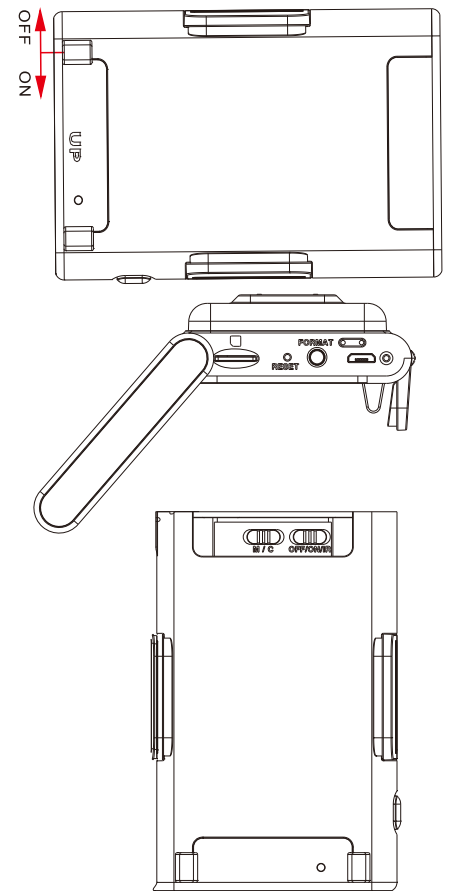

Product Sketch

Specification

Built-in Camera Module	
Built-in image sensor	1/3" progressive CMOS sensor
Sensor resolution	2304x1536
Sensor sensitivity	3.3 Lux @ F 2.0 (IR OFF)
Lens F/No.	F 3.2
Focal Length	4mm
Angle of View	66°
Video Spec.	
Algorithm	H.264
File Format	MOV
Video recording mode	Manual
Recording Capability	1920x1080
Frame rate	Up to 30 fps
Storage & I/O	
Memory type	Micro SD Card (Support SDHC max=32GB)
Data interface	Mini USB 2.0
Misc.	
Date/Time Table	YYYY/MM/DD, HH:MM:SS
Power	
Power Input	DC 5V
Power Consumption	350mA-380mA (IR OFF)(IR ON+330mA)
Charging Time	120 min(800mA)
Battery Input	DC 3.7V / 1350 mA high polymers battery(XK384085)
Battery Lifetime	Continune recording 180min(IR OFF)/90min(IR ON)
Recording time	160min @ 1920x1080 resoulution (16GB SD card.)

Standard Accessories

*Specifications are subject to change without prior notice.