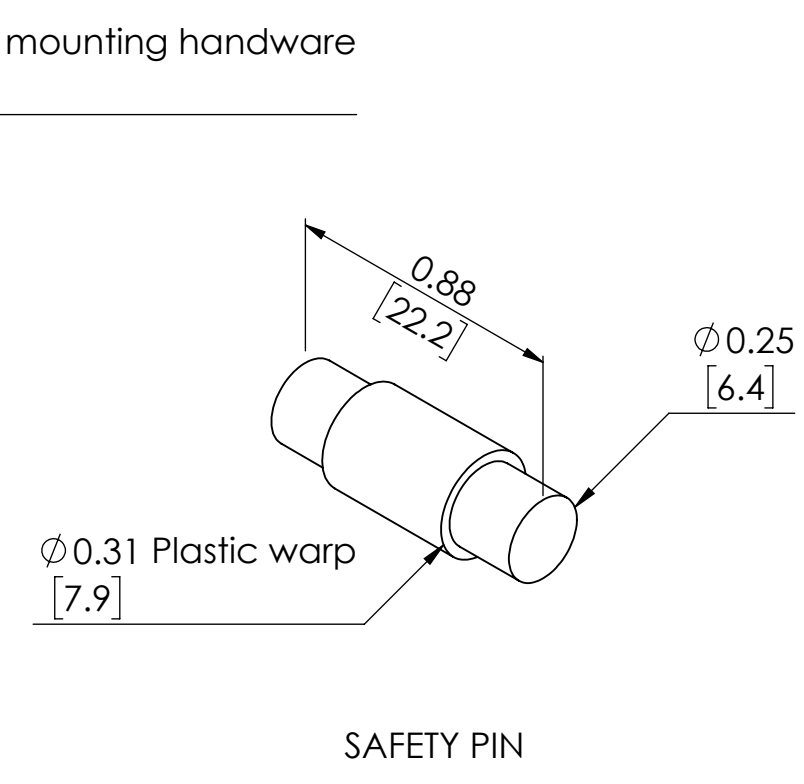

ADD ON GASKETS FOR 3/8" GLASS

GASKETS FOR 1/2" GLASS

GASKETS FOR 9/16" GLASS