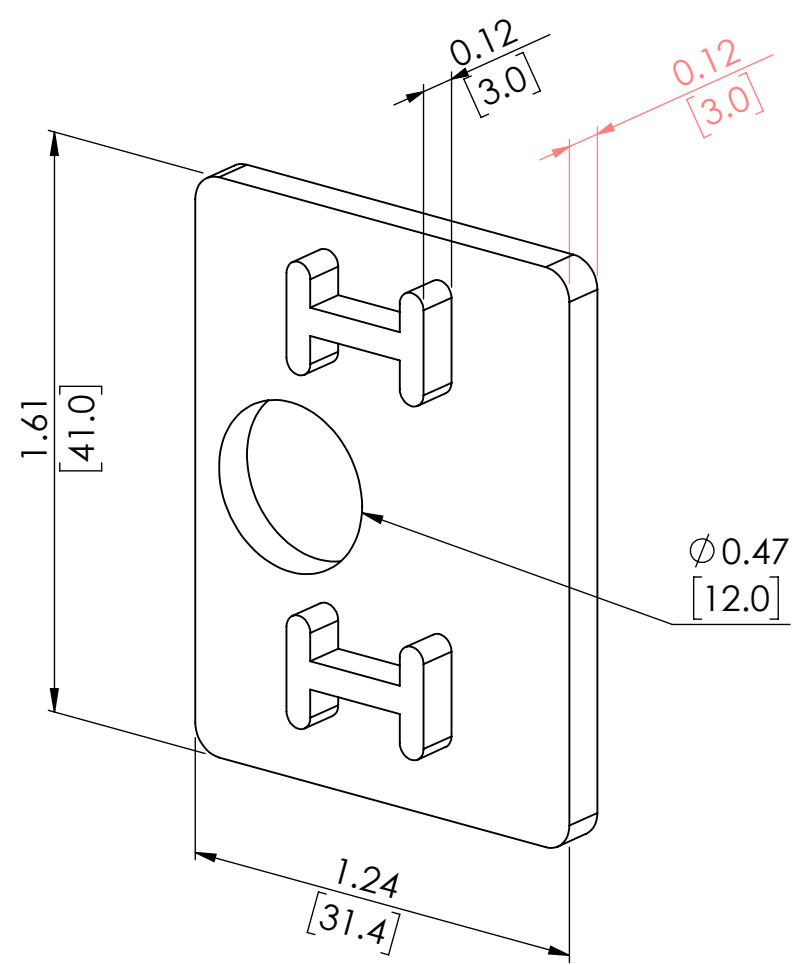

GASKETS FOR 1/2" GLASS

GASKETS FOR 3/8" GLASS