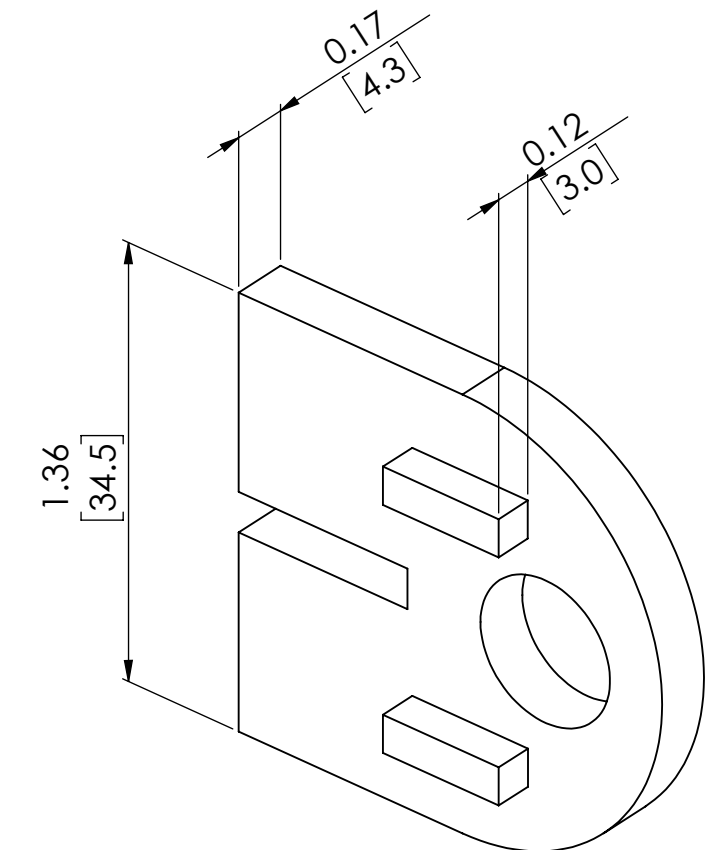

GASKETS FOR 1/2" GLASS

GASKETS FOR 3/8" GLASS

SAFETY PIN