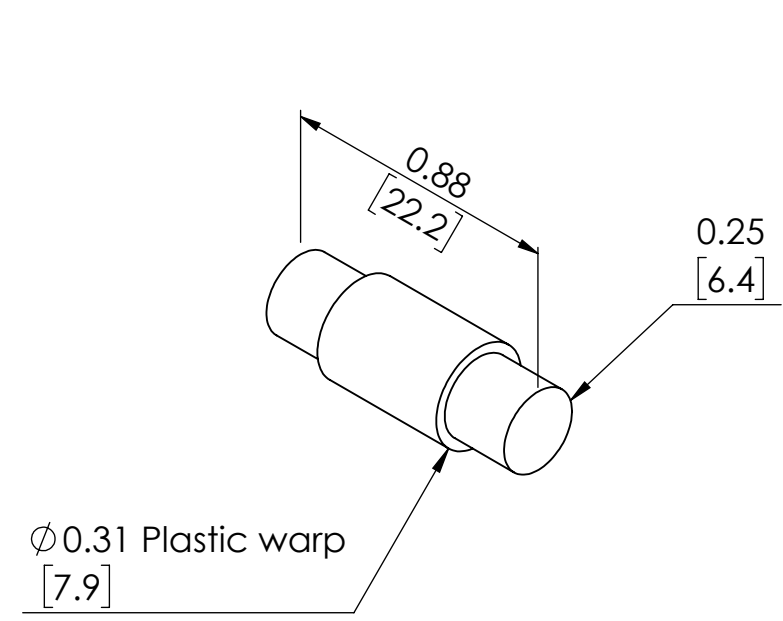

GASKETS FOR 1/2" GLASS

GASKETS FOR 3/8" GLASS

SAFETY PIN