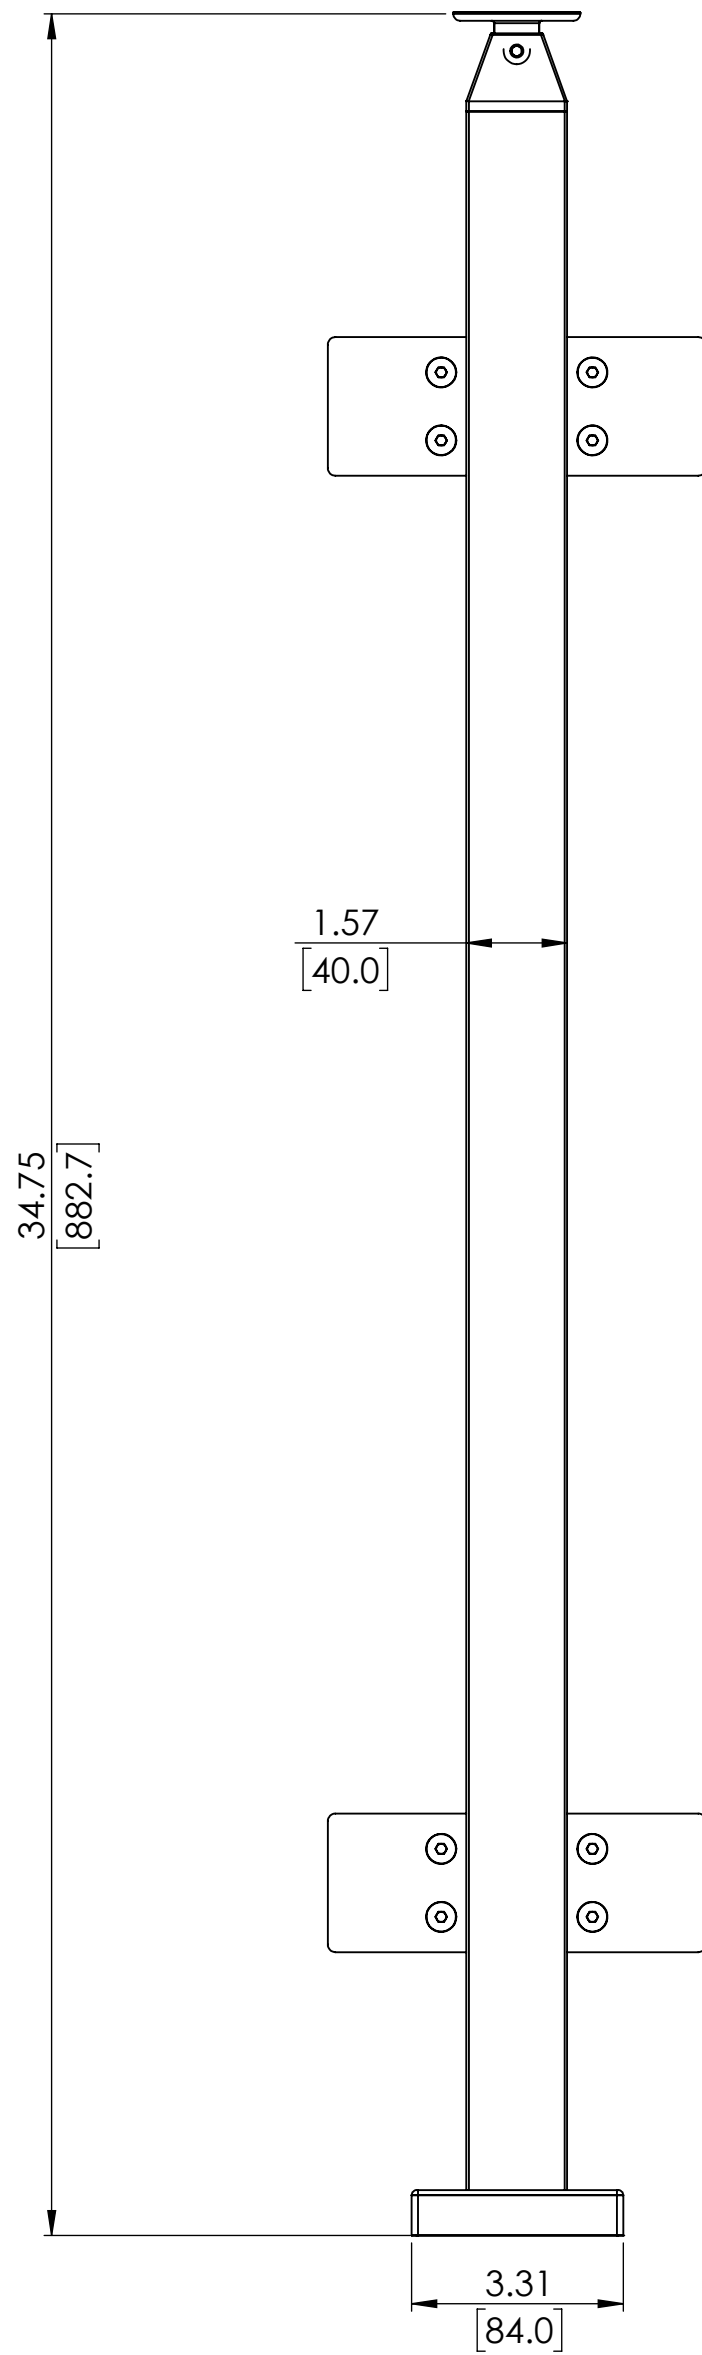

2

1

B

B

A

A

36" GLASS TOP MOUNT SQUARE ENDPOST FOR HANDRAIL

SKU:TSQU.SGC.HND.36.END  
 UNITS: INCHES/[MM]

2

1

2

1

36" GLASS TOP MOUNT SQUARE MIDDLE POST FOR HANDRAIL

SKU:TSQU.SGC.HND.36.MID  
 UNITS: INCHES/[MM]

2

1

2

1

B

B

A

A

36" GLASS TOP MOUNT SQUARE CORNER POST FOR HANDRAIL

SKU:TSQU.SGC.HND.36.CRN  
 UNITS: INCHES/[MM]

42" GLASS TOP MOUNT SQUARE END POST FOR HANDRAIL

SKU:TSQU.SGC.HND.42.END  
 UNITS: INCHES/[MM]

2

1

2

1

B

B