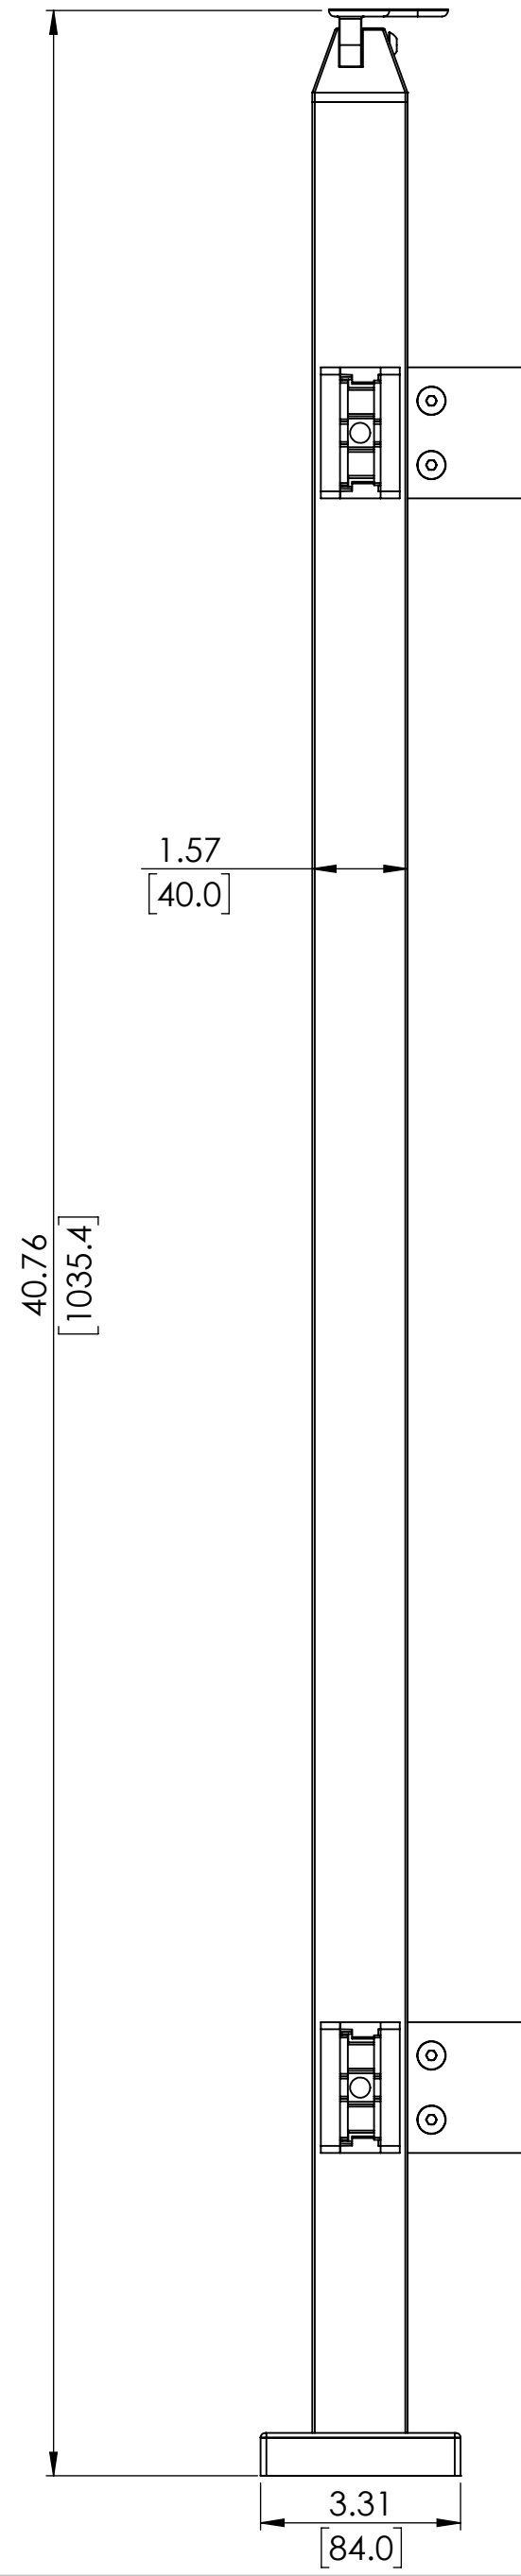

2

1

B

B

A

A

42" GLASS TOP MOUNT SQUARE CORNER POST FOR HANDRAIL

SKU:TSQU.SGC.HND.42.CRN
UNITS: INCHES/[MM]

2

1