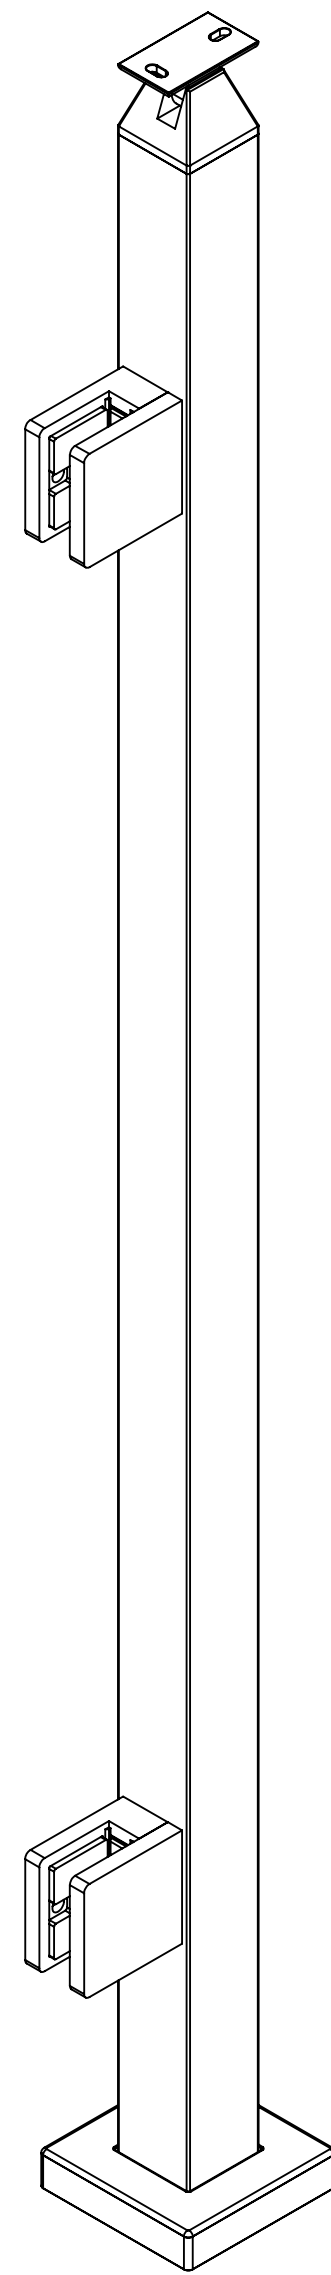

2

1

B

B

A

A

42" GLASS TOP MOUNT SQUARE END POST FOR HANDRAIL

SKU:TSQU.SGC.HND.42.END
UNITS: INCHES/[MM]

2

1