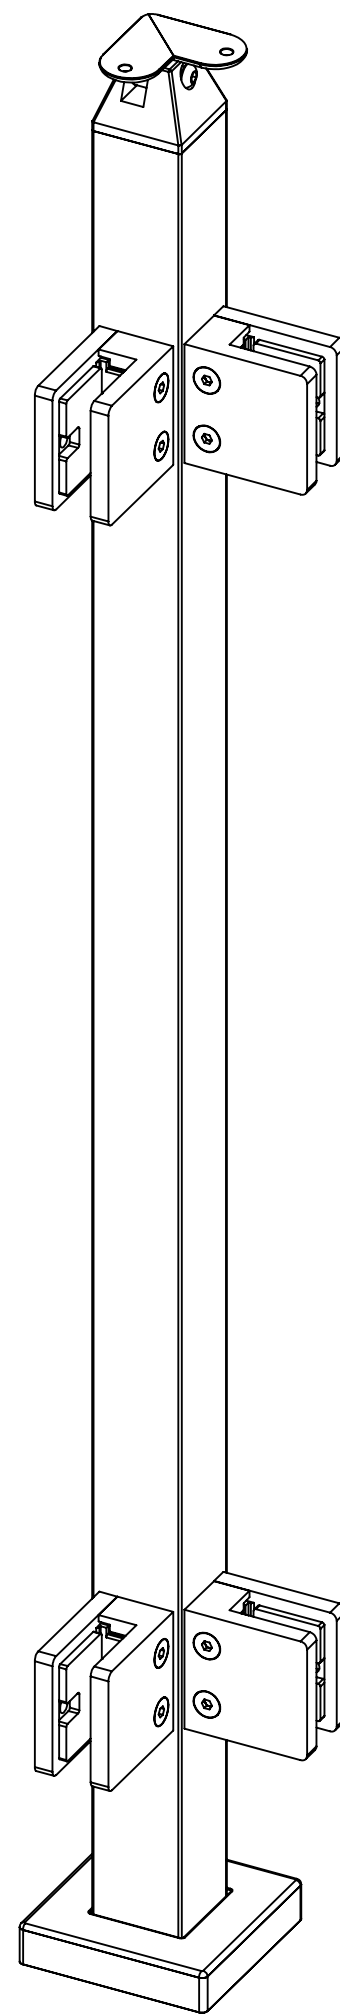

2

1

B

B

A

A

36" GLASS TOP MOUNT SQUARE ENDPOST FOR HANDRAIL

SKU:TSQU.SGC.HND.36.END  
 UNITS: INCHES/[MM]

2

1

2

1

36" GLASS TOP MOUNT SQUARE MIDDLE POST FOR HANDRAIL

SKU:TSQU.SGC.HND.36.MID  
 UNITS: INCHES/[MM]

2

1

2

1

B

B

A

A

36" GLASS TOP MOUNT SQUARE CORNER POST FOR HANDRAIL

SKU:TSQU.SGC.HND.36.CRN  
 UNITS: INCHES/[MM]

42" GLASS TOP MOUNT SQUARE END POST FOR HANDRAIL

SKU:TSQU.SGC.HND.42.END  
 UNITS: INCHES/[MM]

2

1

2

1

B

B