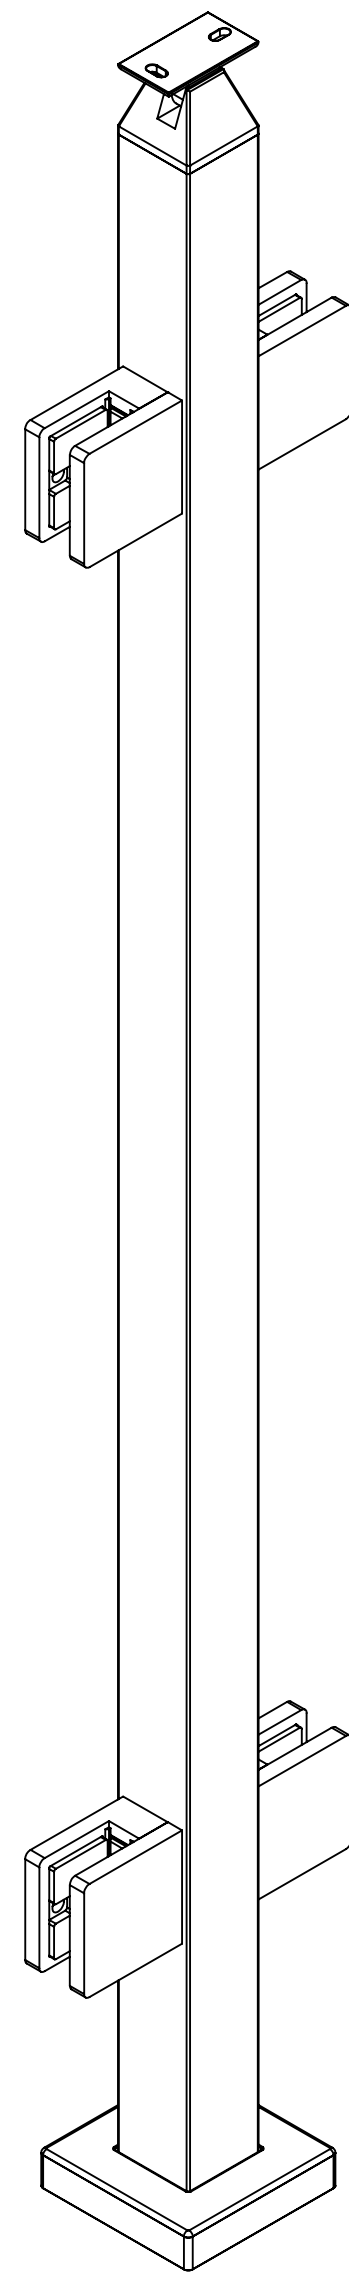

2

1

B

B

A

A

36" GLASS TOP MOUNT SQUARE ENDPOST FOR HANDRAIL

SKU:TSQU.SGC.HND.36.END  
 UNITS: INCHES/[MM]

2

1

2

1

36" GLASS TOP MOUNT SQUARE MIDDLE POST FOR HANDRAIL

SKU:TSQU.SGC.HND.36.MID  
 UNITS: INCHES/[MM]

2

1

2

1

B

B

A

A

36" GLASS TOP MOUNT SQUARE CORNER POST FOR HANDRAIL

SKU:TSQU.SGC.HND.36.CRN  
 UNITS: INCHES/[MM]

42" GLASS TOP MOUNT SQUARE END POST FOR HANDRAIL

SKU:TSQU.SGC.HND.42.END  
 UNITS: INCHES/[MM]

2

1

2

1

B

B