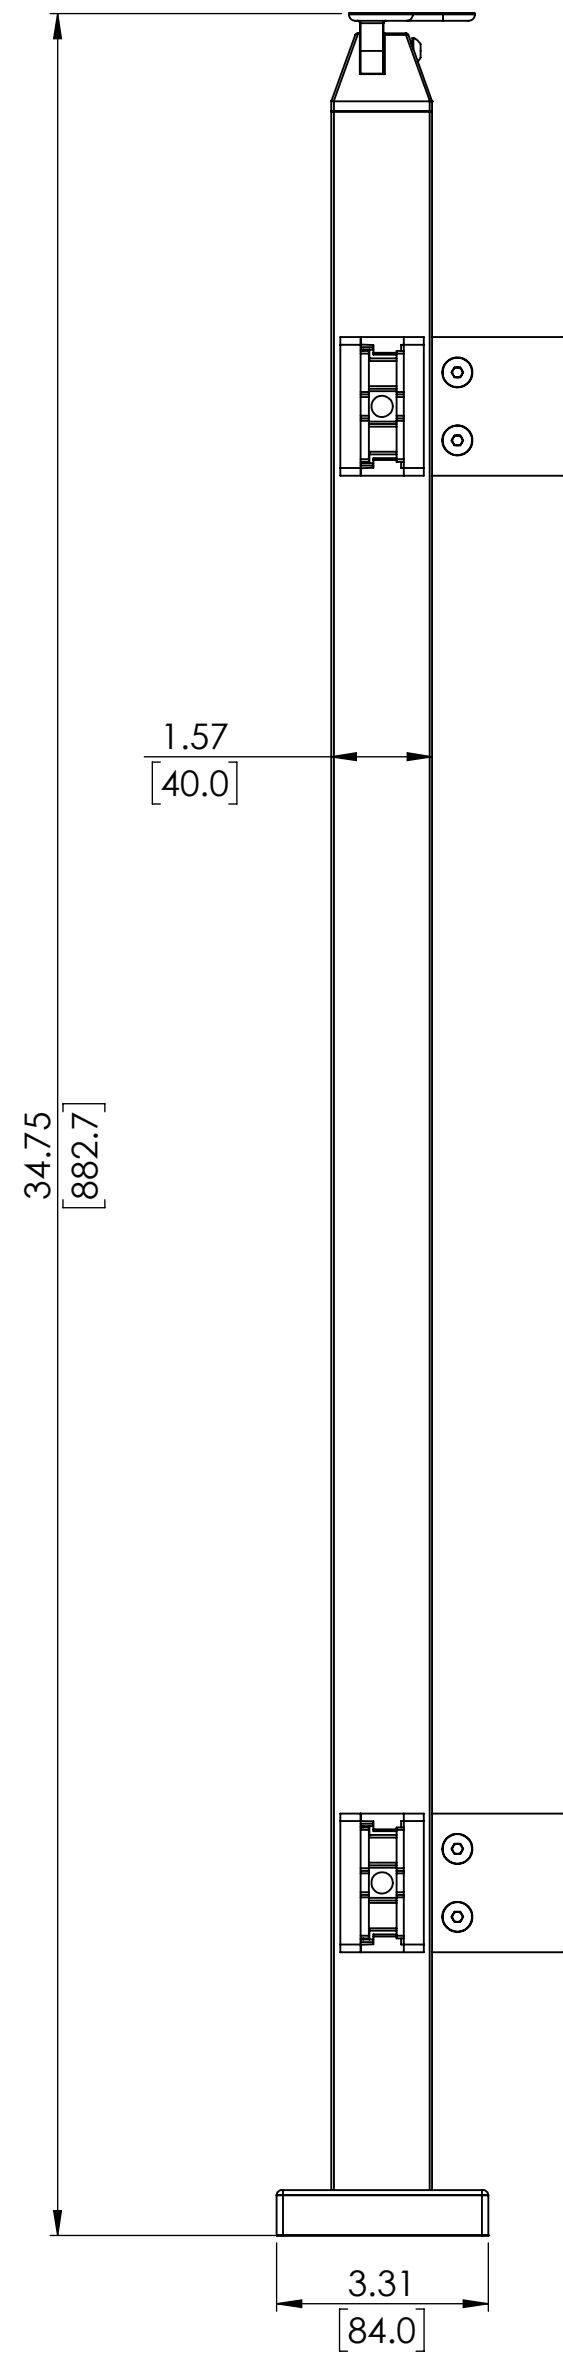

2

1

B

B

A

A

36" GLASS TOP MOUNT SQUARE ENDPOST FOR HANDRAIL

SKU:TSQU.SGC.HND.36.END  
 UNITS: INCHES/[MM]

2

1

2

1

36" GLASS TOP MOUNT SQUARE MIDDLE POST FOR HANDRAIL

SKU:TSQU.SGC.HND.36.MID  
 UNITS: INCHES/[MM]

2

1

2

1

B

B

A

A

36" GLASS TOP MOUNT SQUARE CORNER POST FOR HANDRAIL

SKU:TSQU.SGC.HND.36.CRN  
 UNITS: INCHES/[MM]

42" GLASS TOP MOUNT SQUARE END POST FOR HANDRAIL

SKU:TSQU.SGC.HND.42.END  
 UNITS: INCHES/[MM]

2

1

2

1

B

B