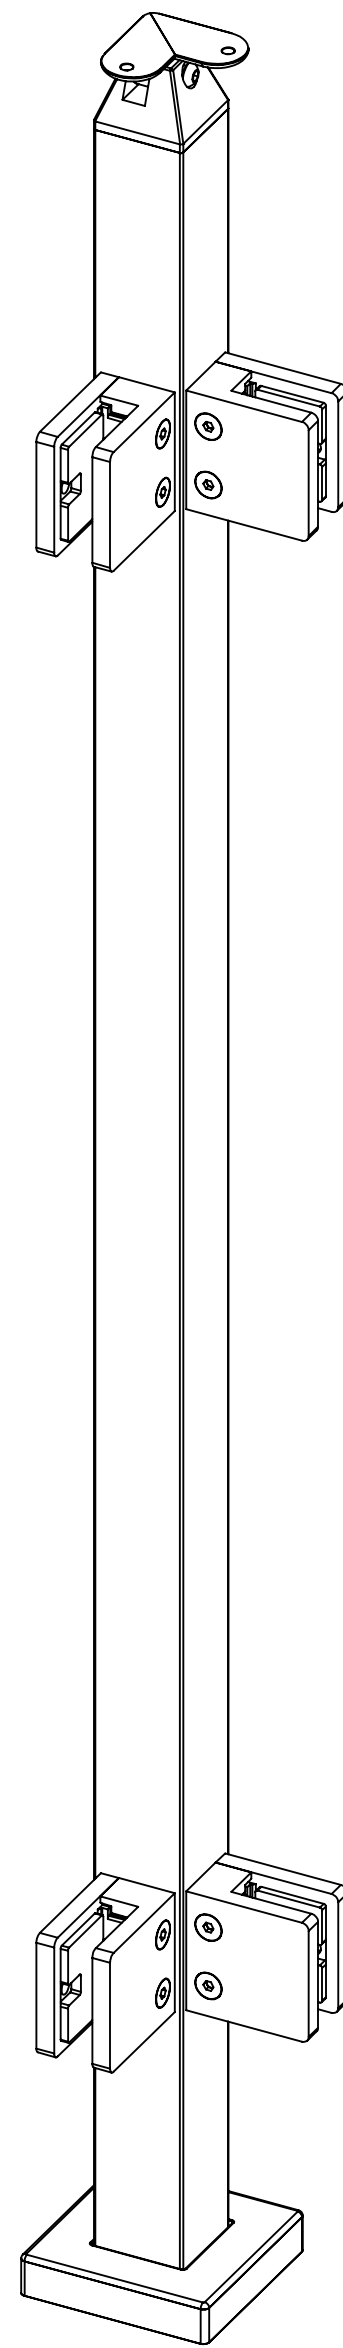

2

1

B

B

A

A

42" GLASS TOP MOUNT SQUARE CORNER POST FOR HANDRAIL

SKU:TSQU.SGC.HND.42.CRN
UNITS: INCHES/[MM]

2

1