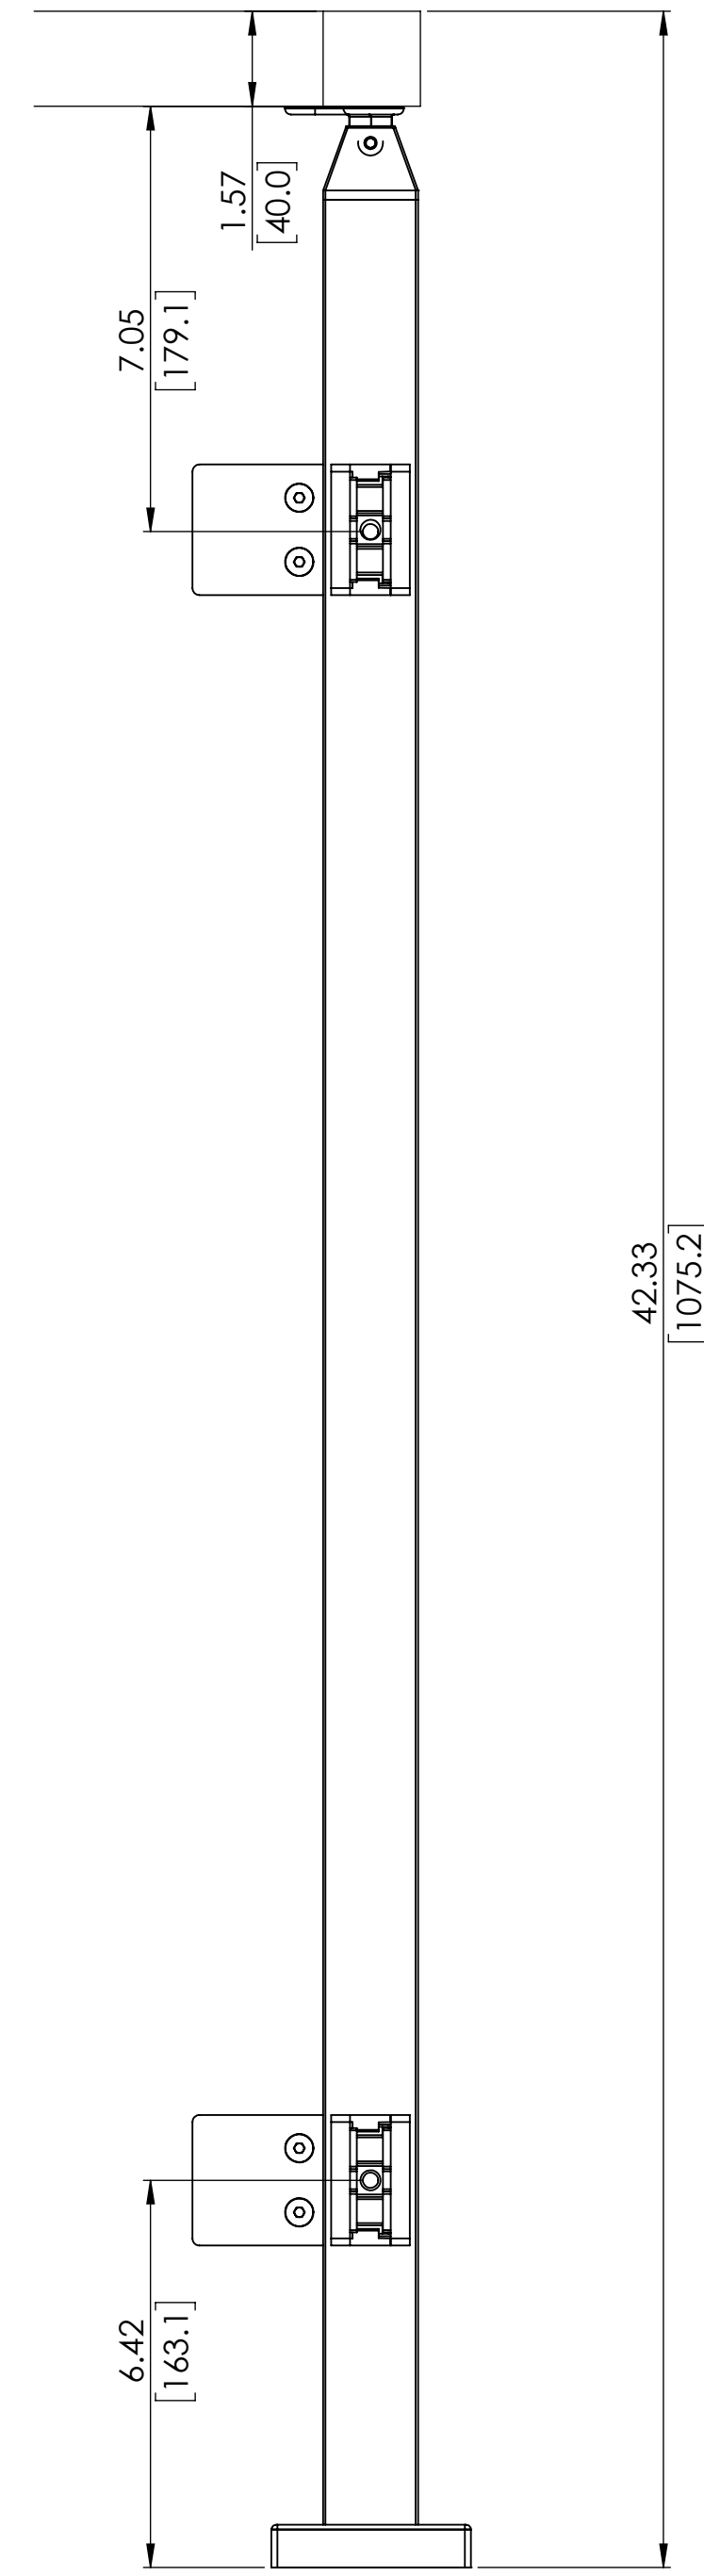

2

1

B

B

A

A

36" GLASS TOP MOUNT SQUARE ENDPOST FOR HANDRAIL

SKU:TSQU.SGC.HND.36.END  
 UNITS: INCHES/[MM]

2

1

2

1

36" GLASS TOP MOUNT SQUARE MIDDLE POST FOR HANDRAIL

SKU:TSQU.SGC.HND.36.MID  
 UNITS: INCHES/[MM]

2

1

2

1

B

B

A

A

36" GLASS TOP MOUNT SQUARE CORNER POST FOR HANDRAIL

SKU:TSQU.SGC.HND.36.CRN  
 UNITS: INCHES/[MM]

A

A

42" GLASS TOP MOUNT SQUARE MIDDLE POST FOR HANDRAIL

SKU:TSQU.SGC.HND.42.MID  
 UNITS: INCHES/[MM]

2

1

2

1