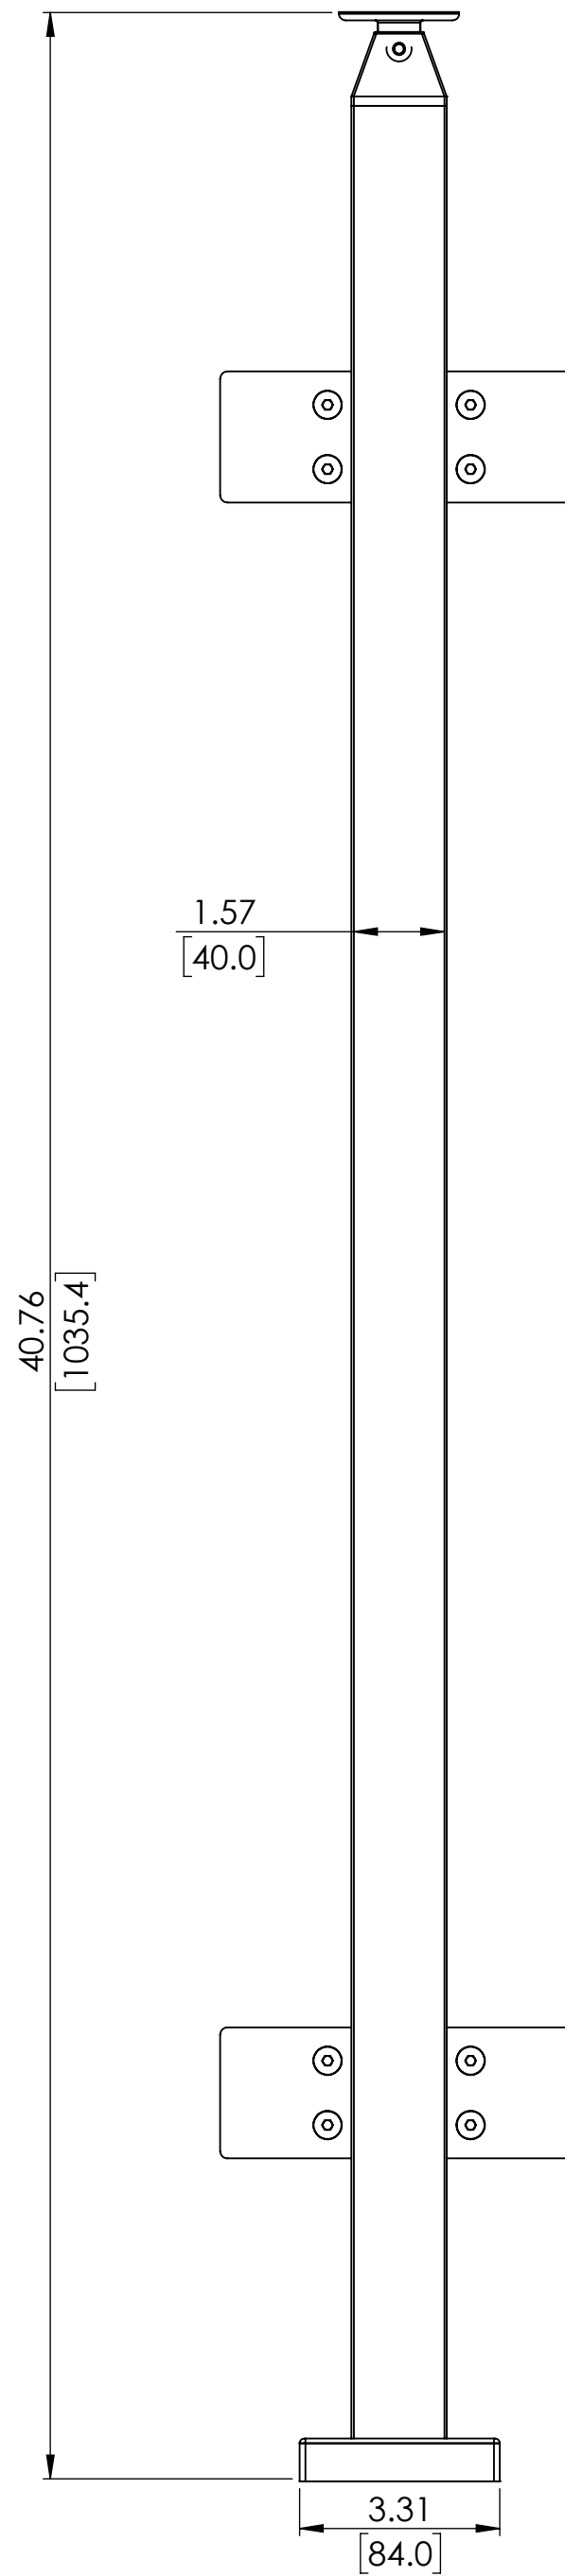

2

1

B

B

A

A

36" GLASS TOP MOUNT SQUARE ENDPOST FOR HANDRAIL

SKU:TSQU.SGC.HND.36.END  
 UNITS: INCHES/[MM]

2

1

2

1

36" GLASS TOP MOUNT SQUARE MIDDLE POST FOR HANDRAIL

SKU:TSQU.SGC.HND.36.MID  
 UNITS: INCHES/[MM]

2

1

2

1

B

B

A

A

36" GLASS TOP MOUNT SQUARE CORNER POST FOR HANDRAIL

SKU:TSQU.SGC.HND.36.CRN  
 UNITS: INCHES/[MM]

42" GLASS TOP MOUNT SQUARE END POST FOR HANDRAIL

SKU:TSQU.SGC.HND.42.END  
 UNITS: INCHES/[MM]

2

1

2

1

B

B