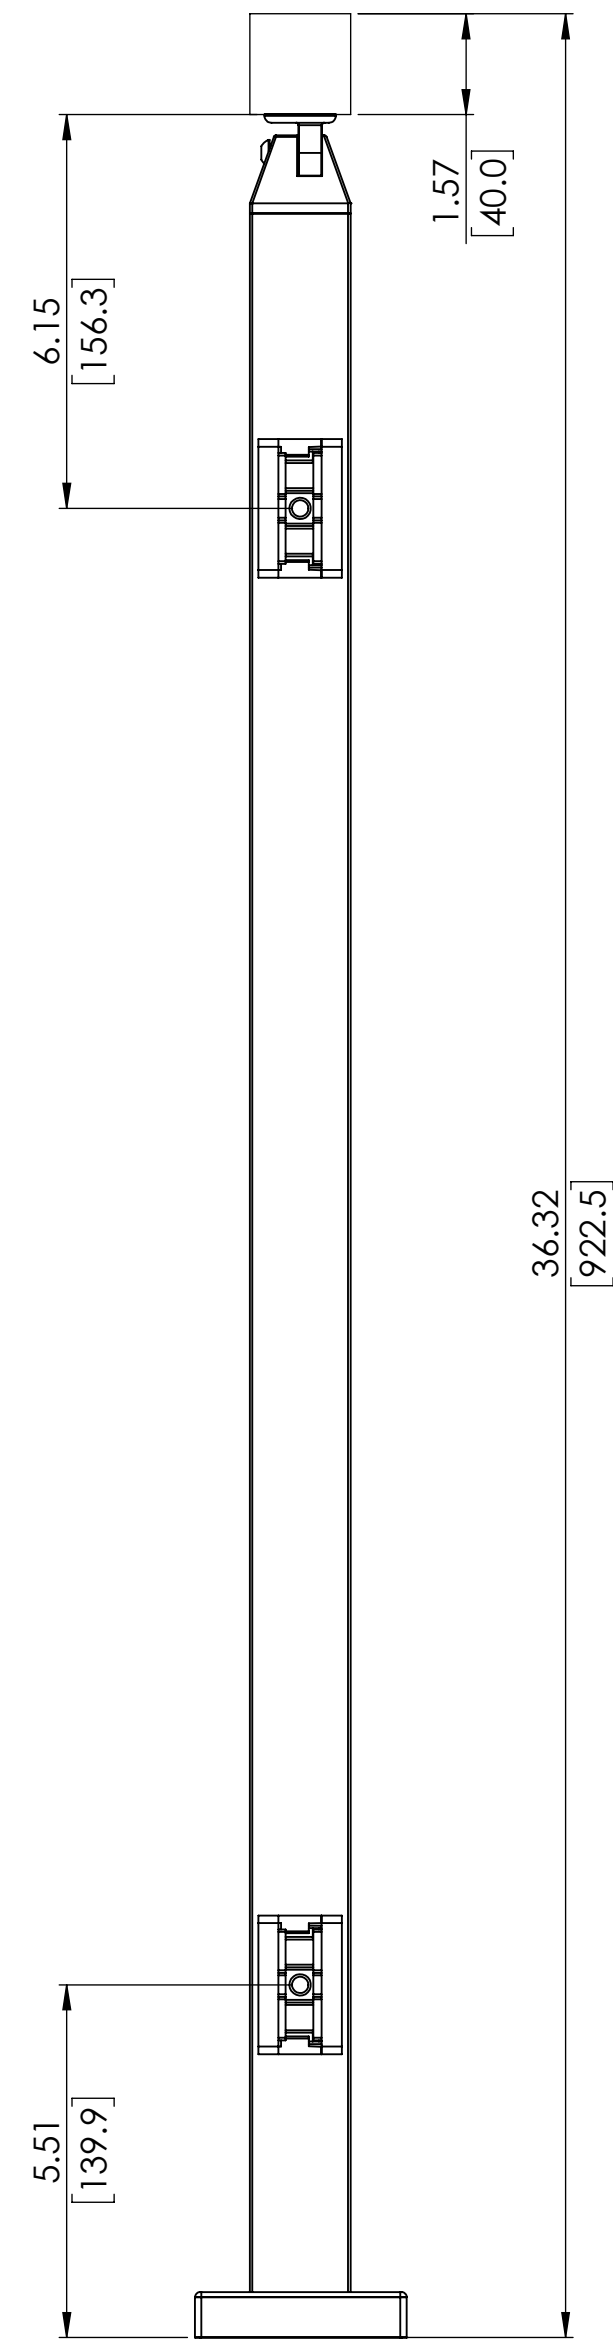

2

1

B

B

A

A

36" GLASS TOP MOUNT SQUARE ENDPOST FOR HANDRAIL

SKU:TSQU.SGC.HND.36.END  
 UNITS: INCHES/[MM]

2

1

2

1

36" GLASS TOP MOUNT SQUARE MIDDLE POST FOR HANDRAIL

SKU:TSQU.SGC.HND.36.MID  
 UNITS: INCHES/[MM]

2

1

2

1

B

B

A

A

36" GLASS TOP MOUNT SQUARE CORNER POST FOR HANDRAIL

SKU:TSQU.SGC.HND.36.CRN  
 UNITS: INCHES/[MM]

42" GLASS TOP MOUNT SQUARE END POST FOR HANDRAIL

SKU:TSQU.SGC.HND.42.END  
 UNITS: INCHES/[MM]

2

1

2

1

B

B