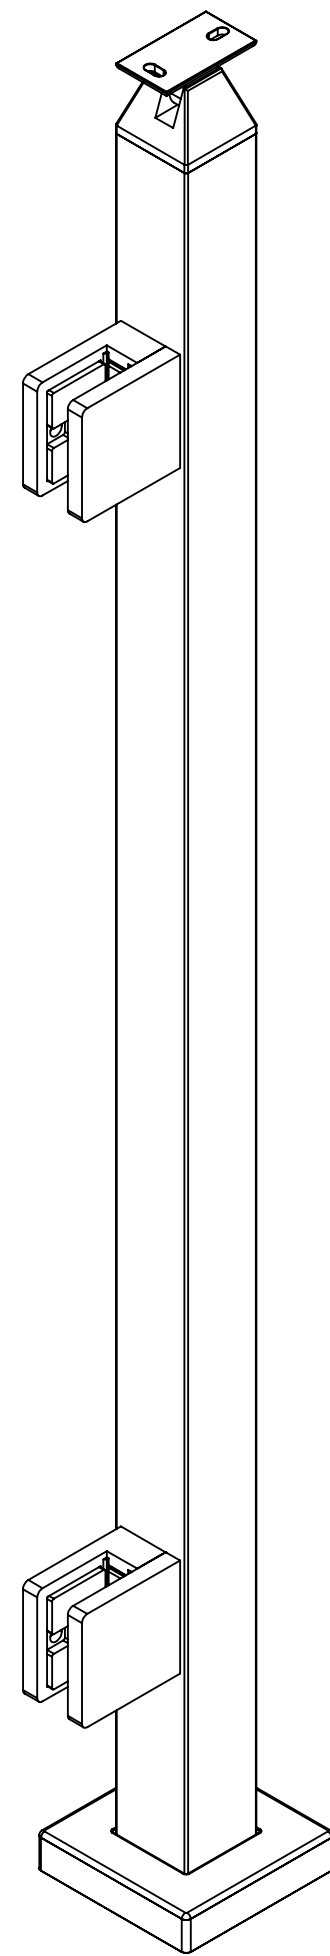

2

1

B

B

A

A

36" GLASS TOP MOUNT SQUARE ENDPOST FOR HANDRAIL

SKU:TSQU.SGC.HND.36.END  
 UNITS: INCHES/[MM]

2

1

2

1

36" GLASS TOP MOUNT SQUARE MIDDLE POST FOR HANDRAIL

SKU:TSQU.SGC.HND.36.MID  
 UNITS: INCHES/[MM]

2

1

2

1

B

B

A

A

36" GLASS TOP MOUNT SQUARE CORNER POST FOR HANDRAIL

SKU:TSQU.SGC.HND.36.CRN  
 UNITS: INCHES/[MM]

42" GLASS TOP MOUNT SQUARE END POST FOR HANDRAIL

SKU:TSQU.SGC.HND.42.END  
 UNITS: INCHES/[MM]

2

1

2

1

B

B