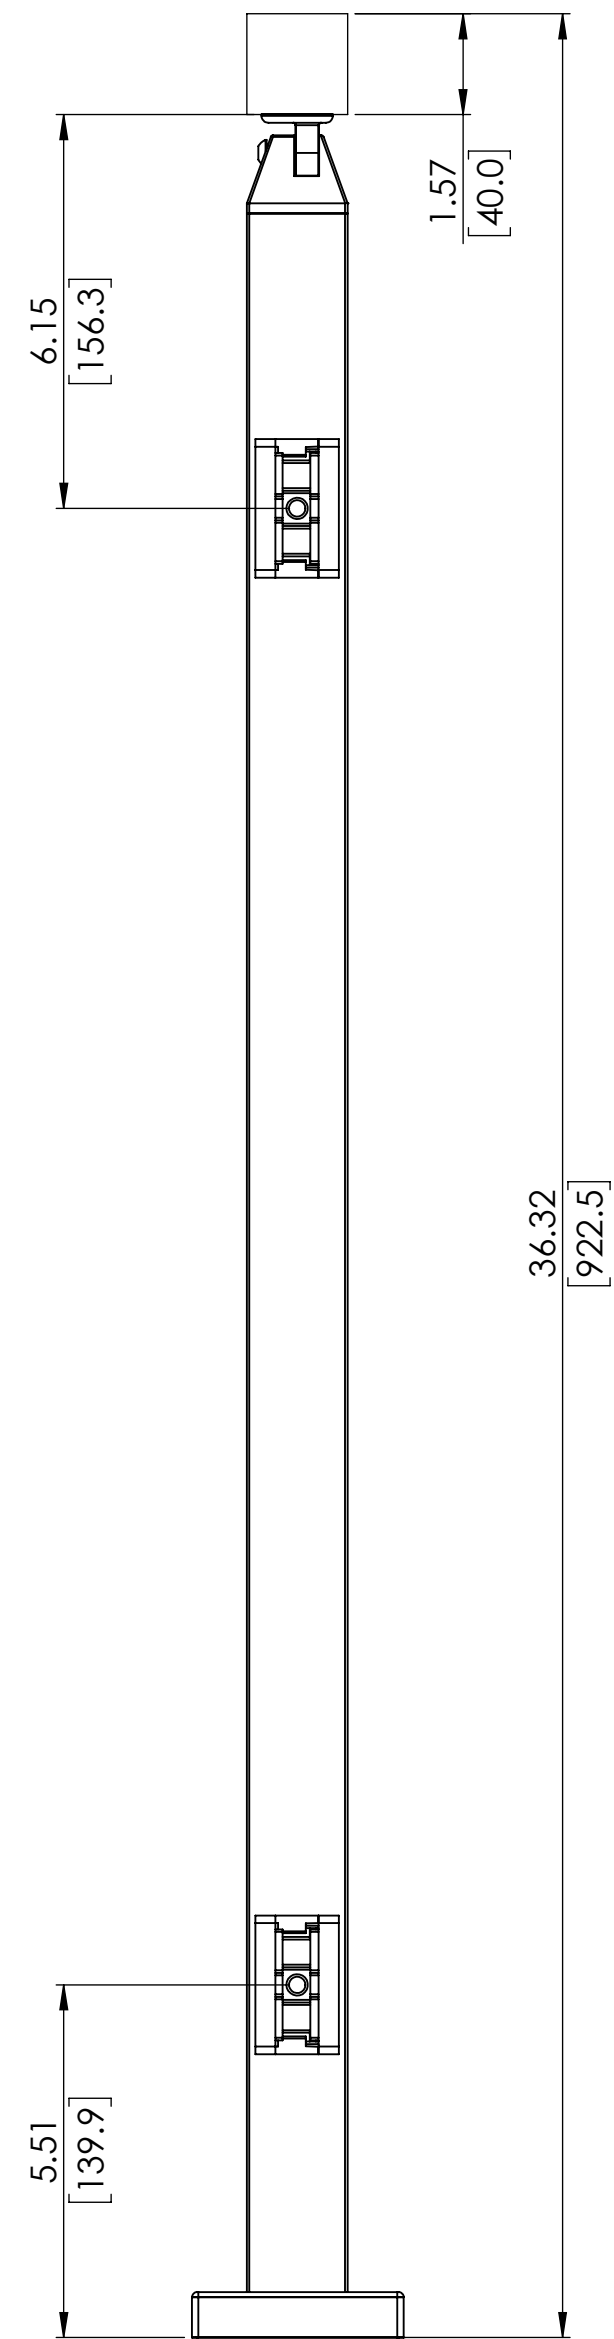

2

1

B

B

A

A

36" GLASS TOP MOUNT SQUARE ENDPOST FOR HANDRAIL

SKU:TSQU.SGC.HND.36.END  
 UNITS: INCHES/[MM]

2

1

2

1

36" GLASS TOP MOUNT SQUARE MIDDLE POST FOR HANDRAIL

SKU:TSQU.SGC.HND.36.MID  
 UNITS: INCHES/[MM]

2

1

2

1

B

B

A

A

36" GLASS TOP MOUNT SQUARE CORNER POST FOR HANDRAIL

SKU:TSQU.SGC.HND.36.CRN  
 UNITS: INCHES/[MM]

42" GLASS TOP MOUNT SQUARE END POST FOR HANDRAIL

SKU:TSQU.SGC.HND.42.END  
 UNITS: INCHES/[MM]

2

1

2

1

B

B