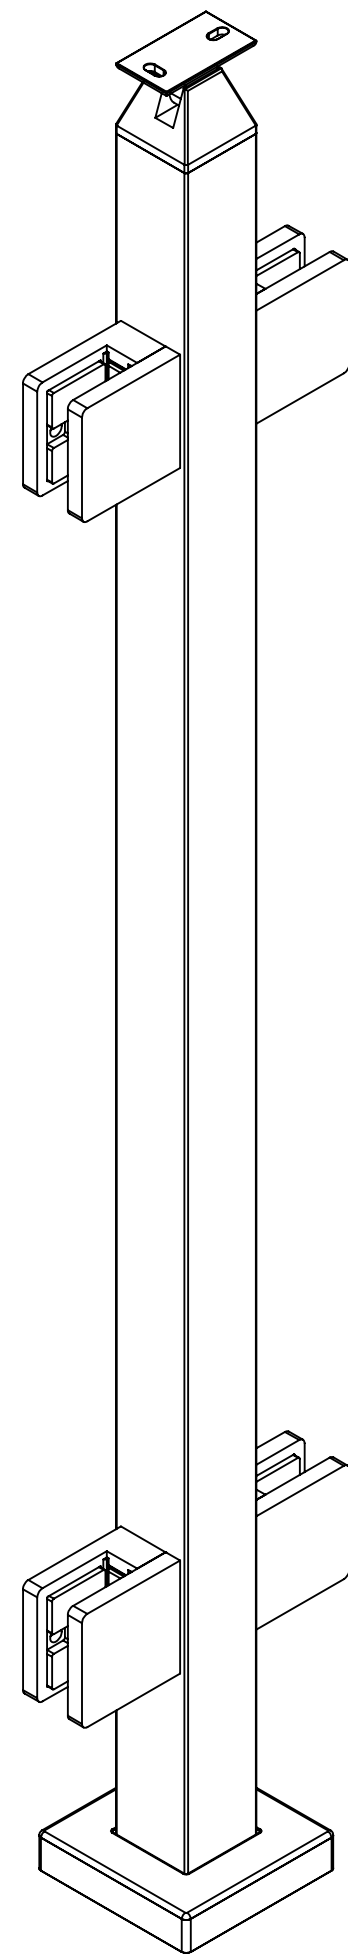

2

1

B

B

A

A

36" GLASS TOP MOUNT SQUARE ENDPOST FOR HANDRAIL

SKU:TSQU.SGC.HND.36.END  
 UNITS: INCHES/[MM]

2

1

2

1

36" GLASS TOP MOUNT SQUARE MIDDLE POST FOR HANDRAIL

SKU:TSQU.SGC.HND.36.MID  
 UNITS: INCHES/[MM]

2

1

2

1

B

B

A

A

36" GLASS TOP MOUNT SQUARE CORNER POST FOR HANDRAIL

SKU:TSQU.SGC.HND.36.CRN  
 UNITS: INCHES/[MM]

42" GLASS TOP MOUNT SQUARE END POST FOR HANDRAIL

SKU:TSQU.SGC.HND.42.END  
 UNITS: INCHES/[MM]

2

1

2

1

B

B