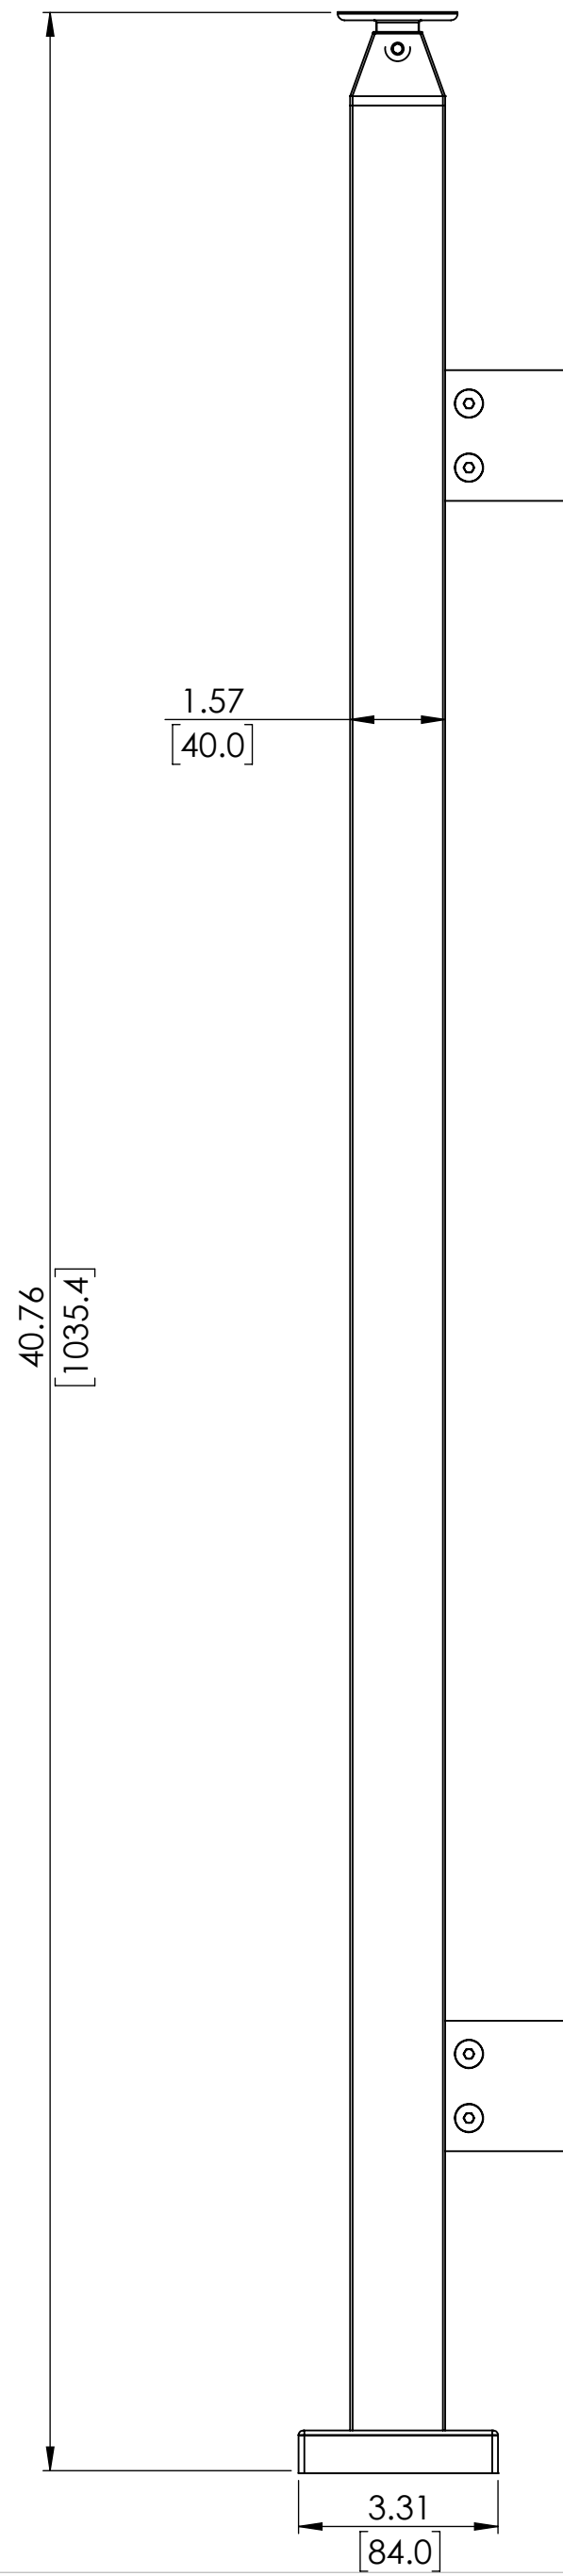

2

1

B

B

A

A

42" GLASS TOP MOUNT SQUARE END POST FOR HANDRAIL

SKU:TSQU.SGC.HND.42.END
UNITS: INCHES/[MM]

2

1