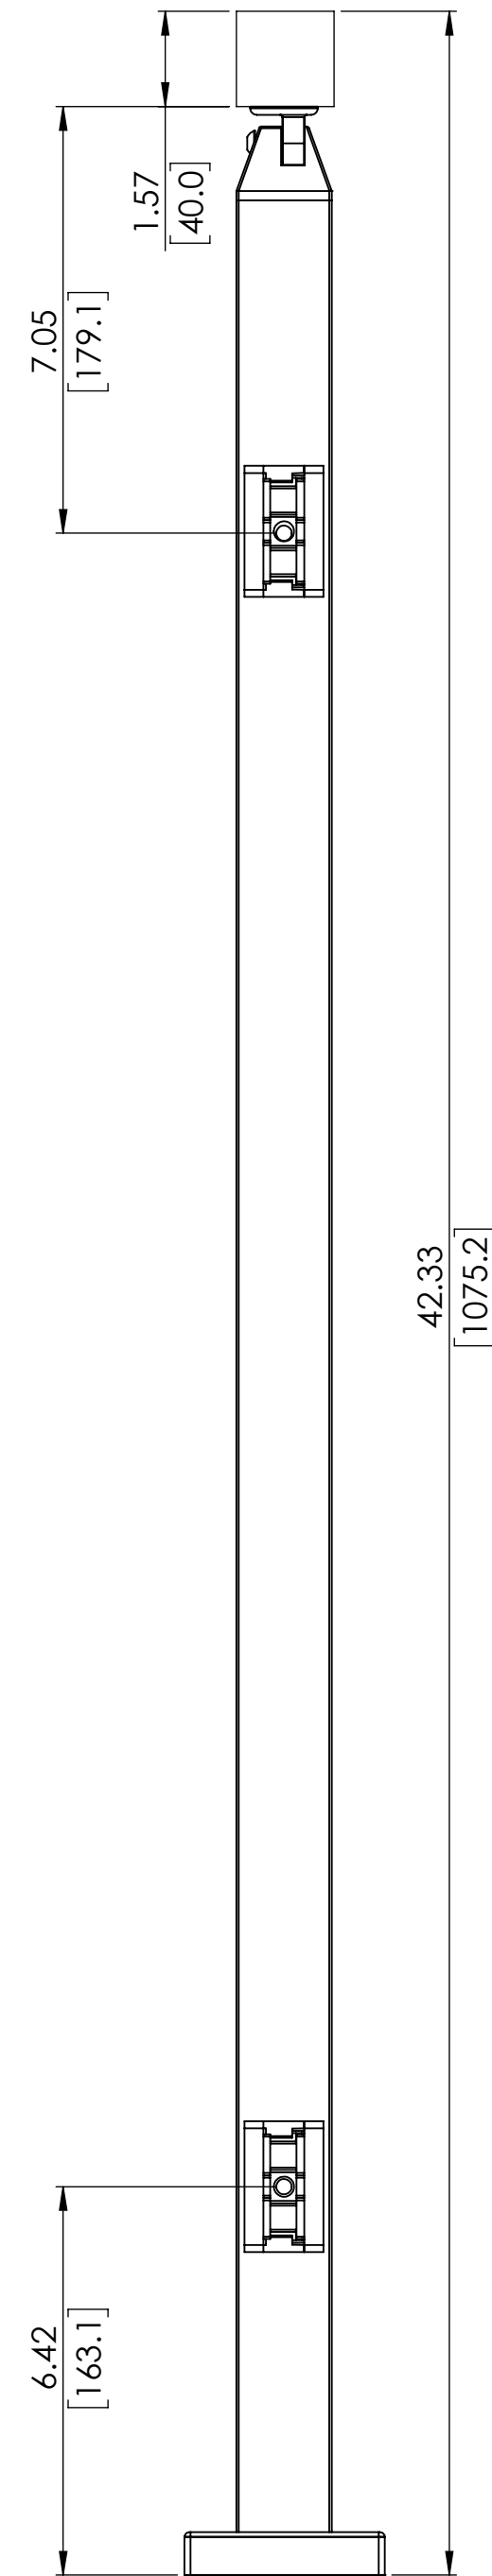

2

1

B

B

A

A

42" GLASS TOP MOUNT SQUARE END POST FOR HANDRAIL

SKU:TSQU.SGC.HND.42.END
UNITS: INCHES/[MM]

2

1