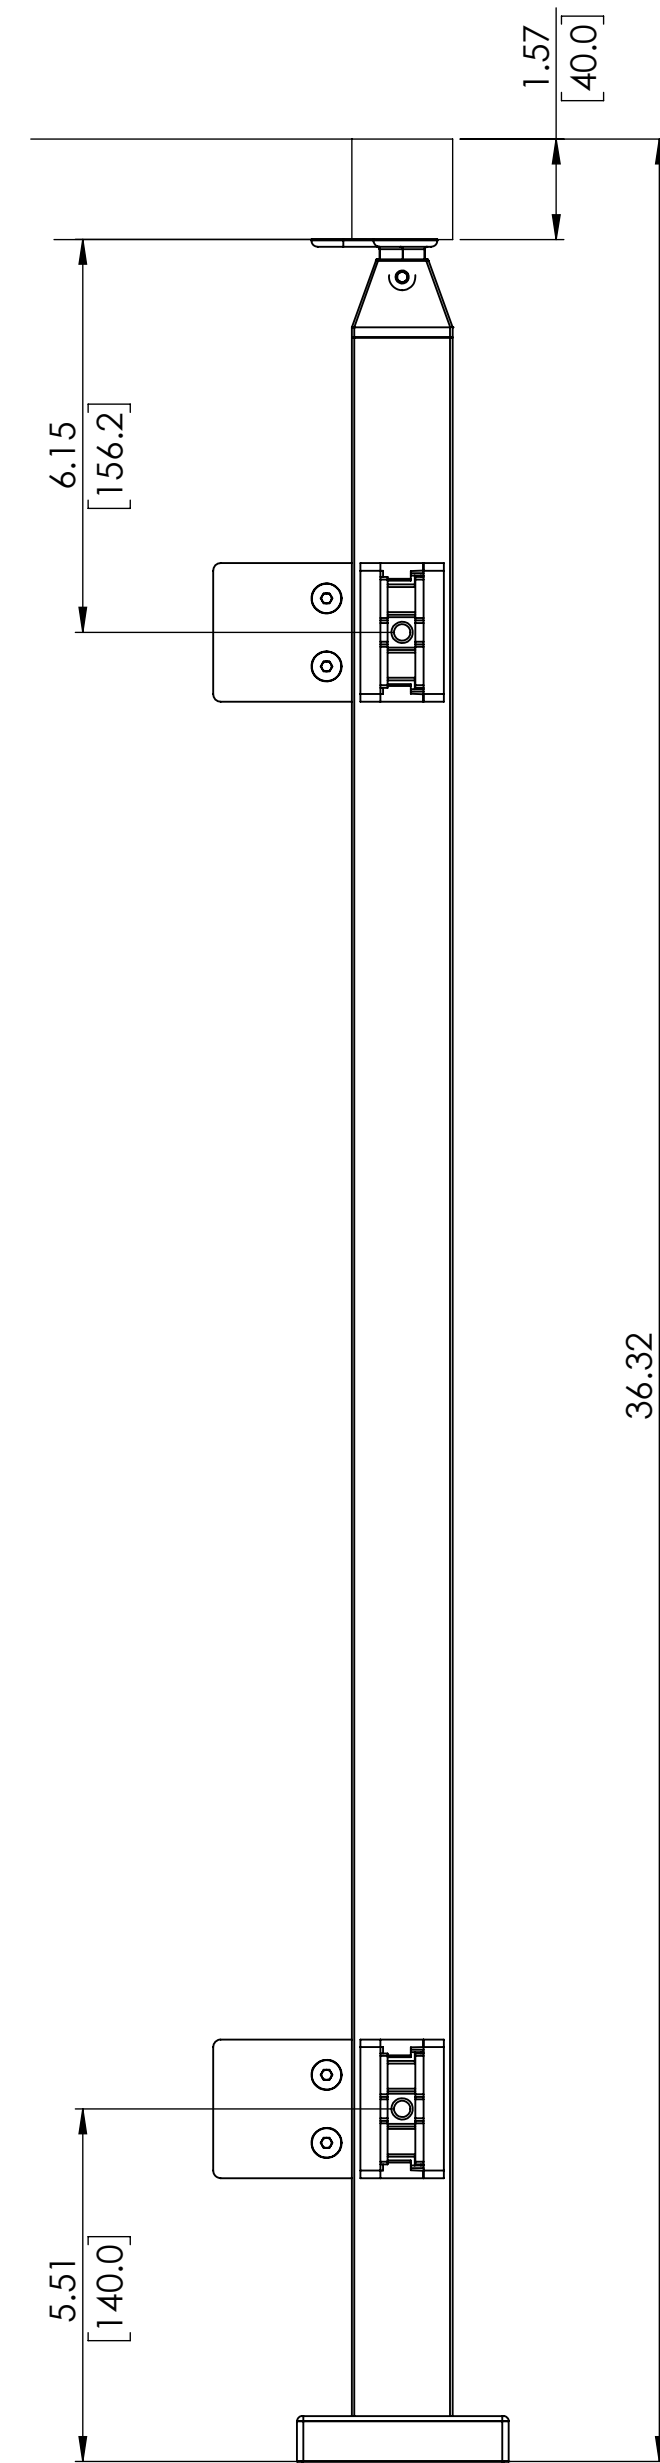

2

1

B

B

A

A

36" GLASS TOP MOUNT SQUARE ENDPOST FOR HANDRAIL

SKU:TSQU.SGC.HND.36.END  
 UNITS: INCHES/[MM]

2

1

2

1

36" GLASS TOP MOUNT SQUARE MIDDLE POST FOR HANDRAIL

SKU:TSQU.SGC.HND.36.MID  
 UNITS: INCHES/[MM]

2

1

2

1

B

B

A

A

36" GLASS TOP MOUNT SQUARE CORNER POST FOR HANDRAIL

SKU:TSQU.SGC.HND.36.CRN  
 UNITS: INCHES/[MM]

42" GLASS TOP MOUNT SQUARE END POST FOR HANDRAIL

SKU:TSQU.SGC.HND.42.END  
 UNITS: INCHES/[MM]

2

1

2

1

B

B