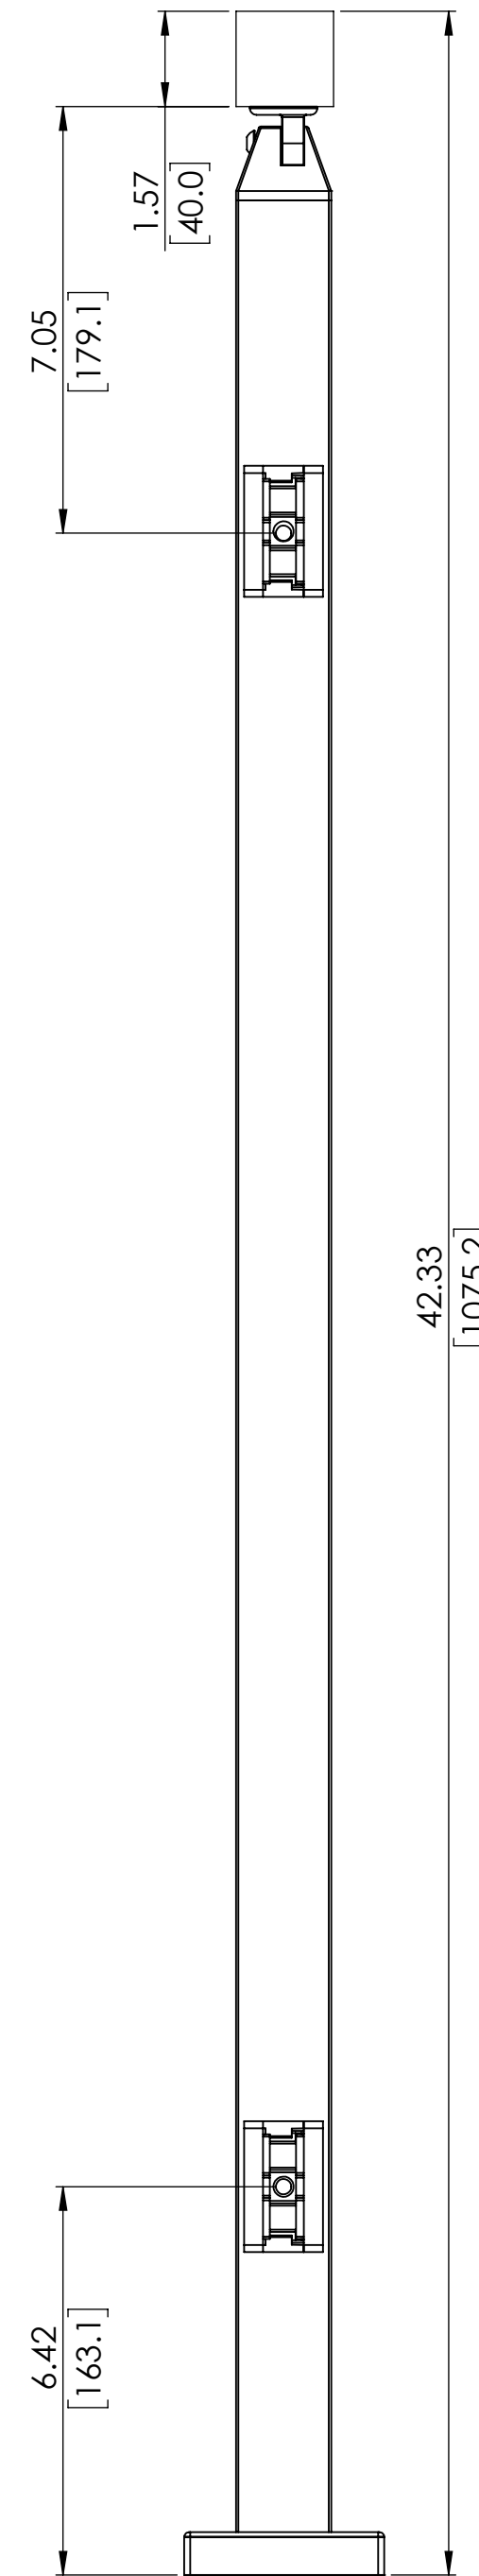

2

1

B

B

A

A

36" GLASS TOP MOUNT SQUARE ENDPOST FOR HANDRAIL

SKU:TSQU.SGC.HND.36.END  
 UNITS: INCHES/[MM]

2

1

2

1

36" GLASS TOP MOUNT SQUARE MIDDLE POST FOR HANDRAIL

SKU:TSQU.SGC.HND.36.MID  
 UNITS: INCHES/[MM]

2

1

2

1

B

B

A

A

36" GLASS TOP MOUNT SQUARE CORNER POST FOR HANDRAIL

SKU:TSQU.SGC.HND.36.CRN  
 UNITS: INCHES/[MM]

42" GLASS TOP MOUNT SQUARE END POST FOR HANDRAIL

SKU:TSQU.SGC.HND.42.END  
 UNITS: INCHES/[MM]

2

1

2

1

B

B