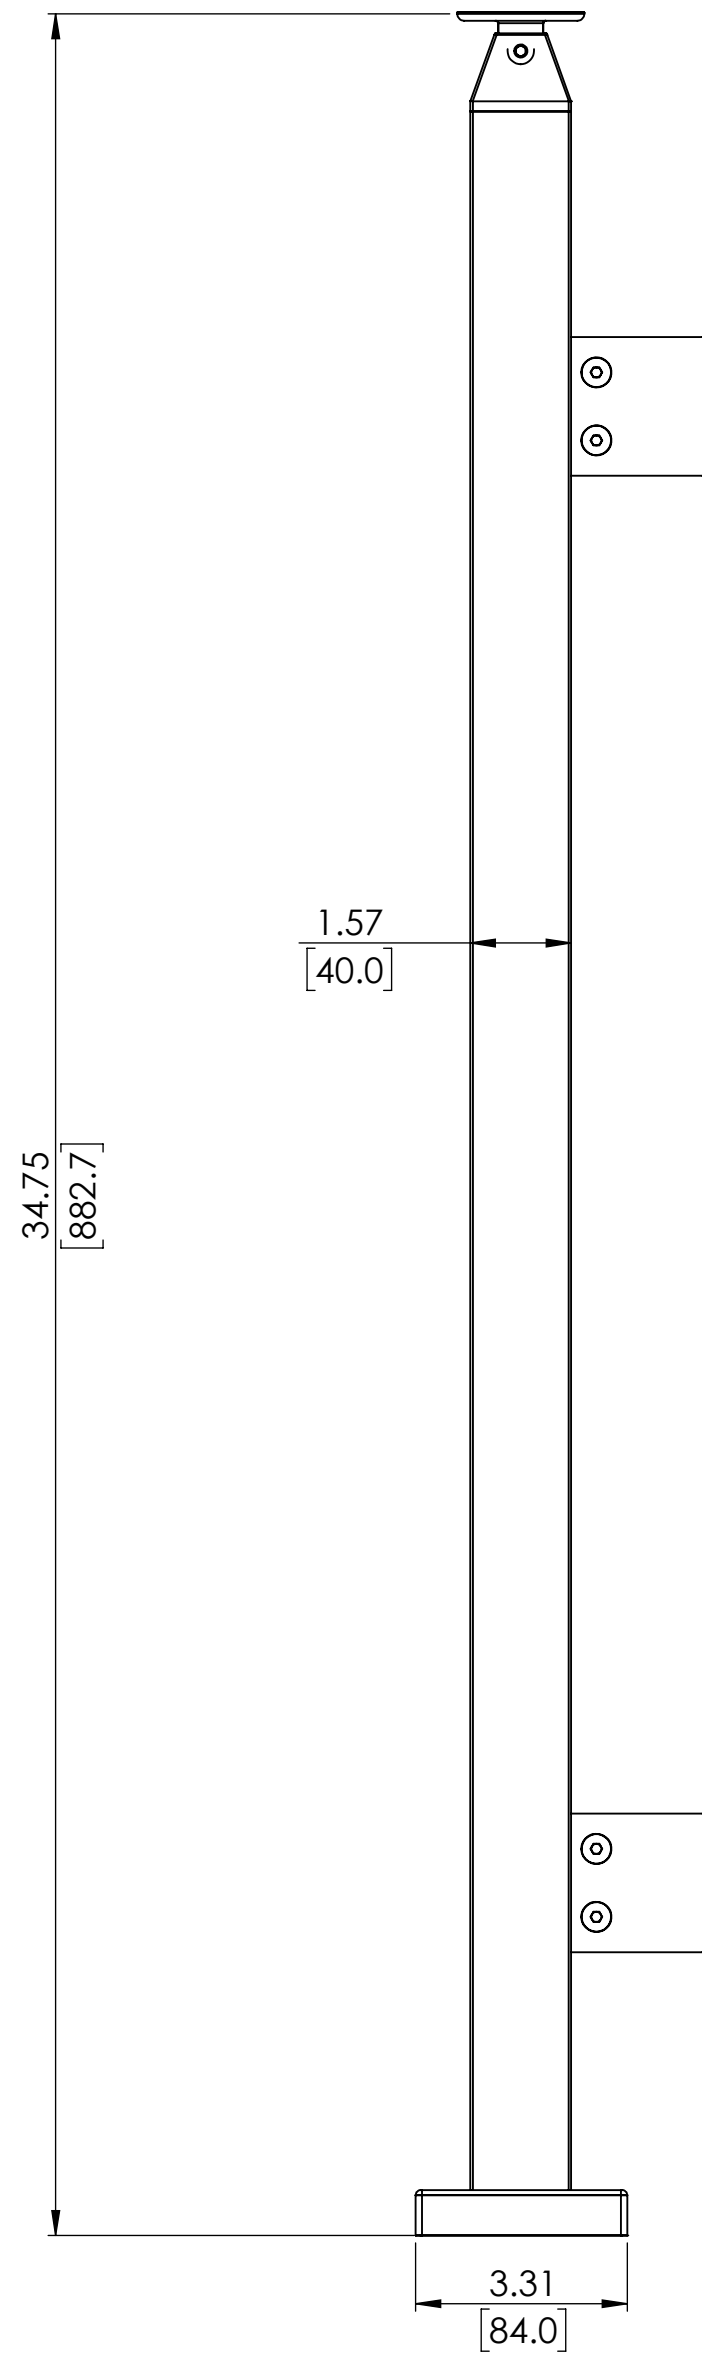

2

1

B

B

A

A

36" GLASS TOP MOUNT SQUARE ENDPOST FOR HANDRAIL

SKU:TSQU.SGC.HND.36.END  
 UNITS: INCHES/[MM]

2

1

2

1

36" GLASS TOP MOUNT SQUARE MIDDLE POST FOR HANDRAIL

SKU:TSQU.SGC.HND.36.MID  
 UNITS: INCHES/[MM]

2

1

2

1

B

B

A

A

36" GLASS TOP MOUNT SQUARE CORNER POST FOR HANDRAIL

SKU:TSQU.SGC.HND.36.CRN  
 UNITS: INCHES/[MM]

42" GLASS TOP MOUNT SQUARE END POST FOR HANDRAIL

SKU:TSQU.SGC.HND.42.END  
 UNITS: INCHES/[MM]

2

1

2

1

B

B