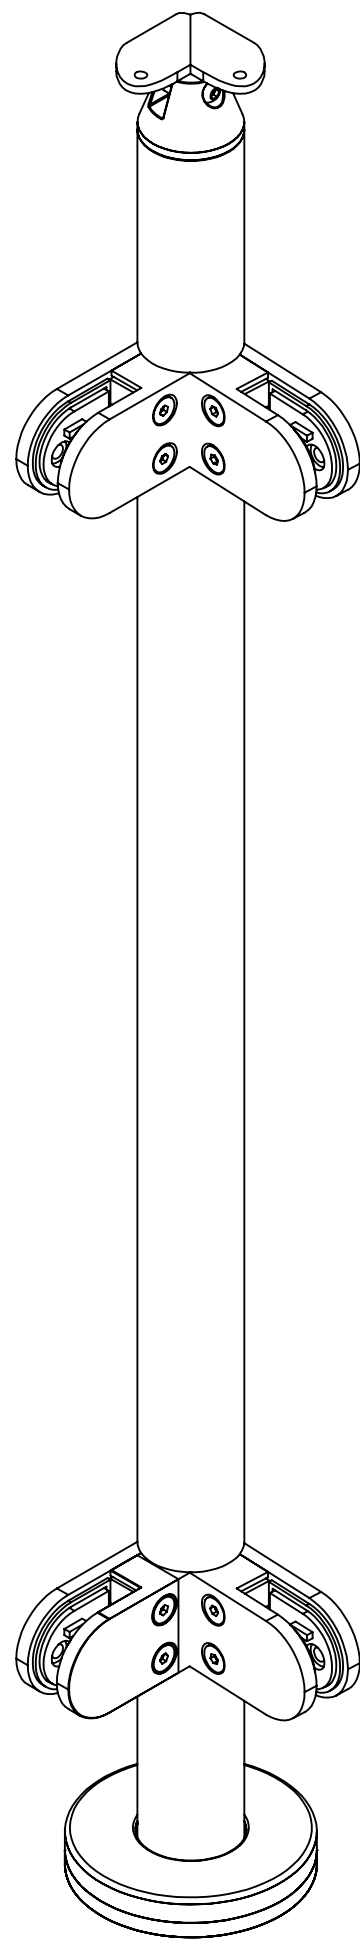

2

1

LEFT

RIGHT

3.94
[100.0]

1.67
[42.4]

5.29
[134.2]

34.80
[883.9]

36.47
[926.2]

6.56
[166.7]

1.67
[42.4]

36" GLASS TOP MOUNT ROUND END POST FOR HANDRAIL

SKU:TRND.RGC.HND.36.END

UNITS: INCHES/[MM]

2

1

2

1

B

B

A

A

36" GLASS TOP MOUNT ROUND CORNER POST FOR HANDRAIL

SKU:TRND.RGC.HND.36.CRN

A

36" GLASS TOP MOUNT ROUND MIDDLE POST FOR HANDRAIL

SKU:TRND.RGC.HND.36.MID
 UNITS: INCHES/[MM]

2

1

LEFT

RIGHT

42" GLASS TOP MOUNT ROUND END POST FOR HANDRAIL