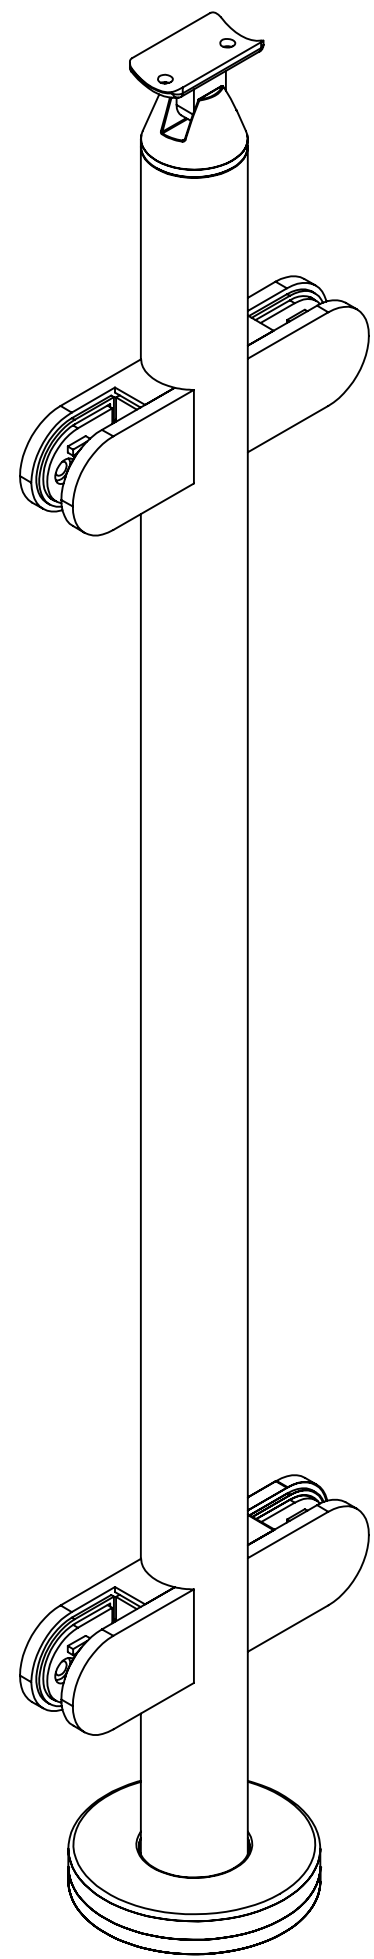

2

1

B

B

A

A

36" GLASS TOP MOUNT ROUND MIDDLE POST FOR HANDRAIL

SKU:TRND.RGC.HND.36.MID
UNITS: INCHES/[MM]

2

1