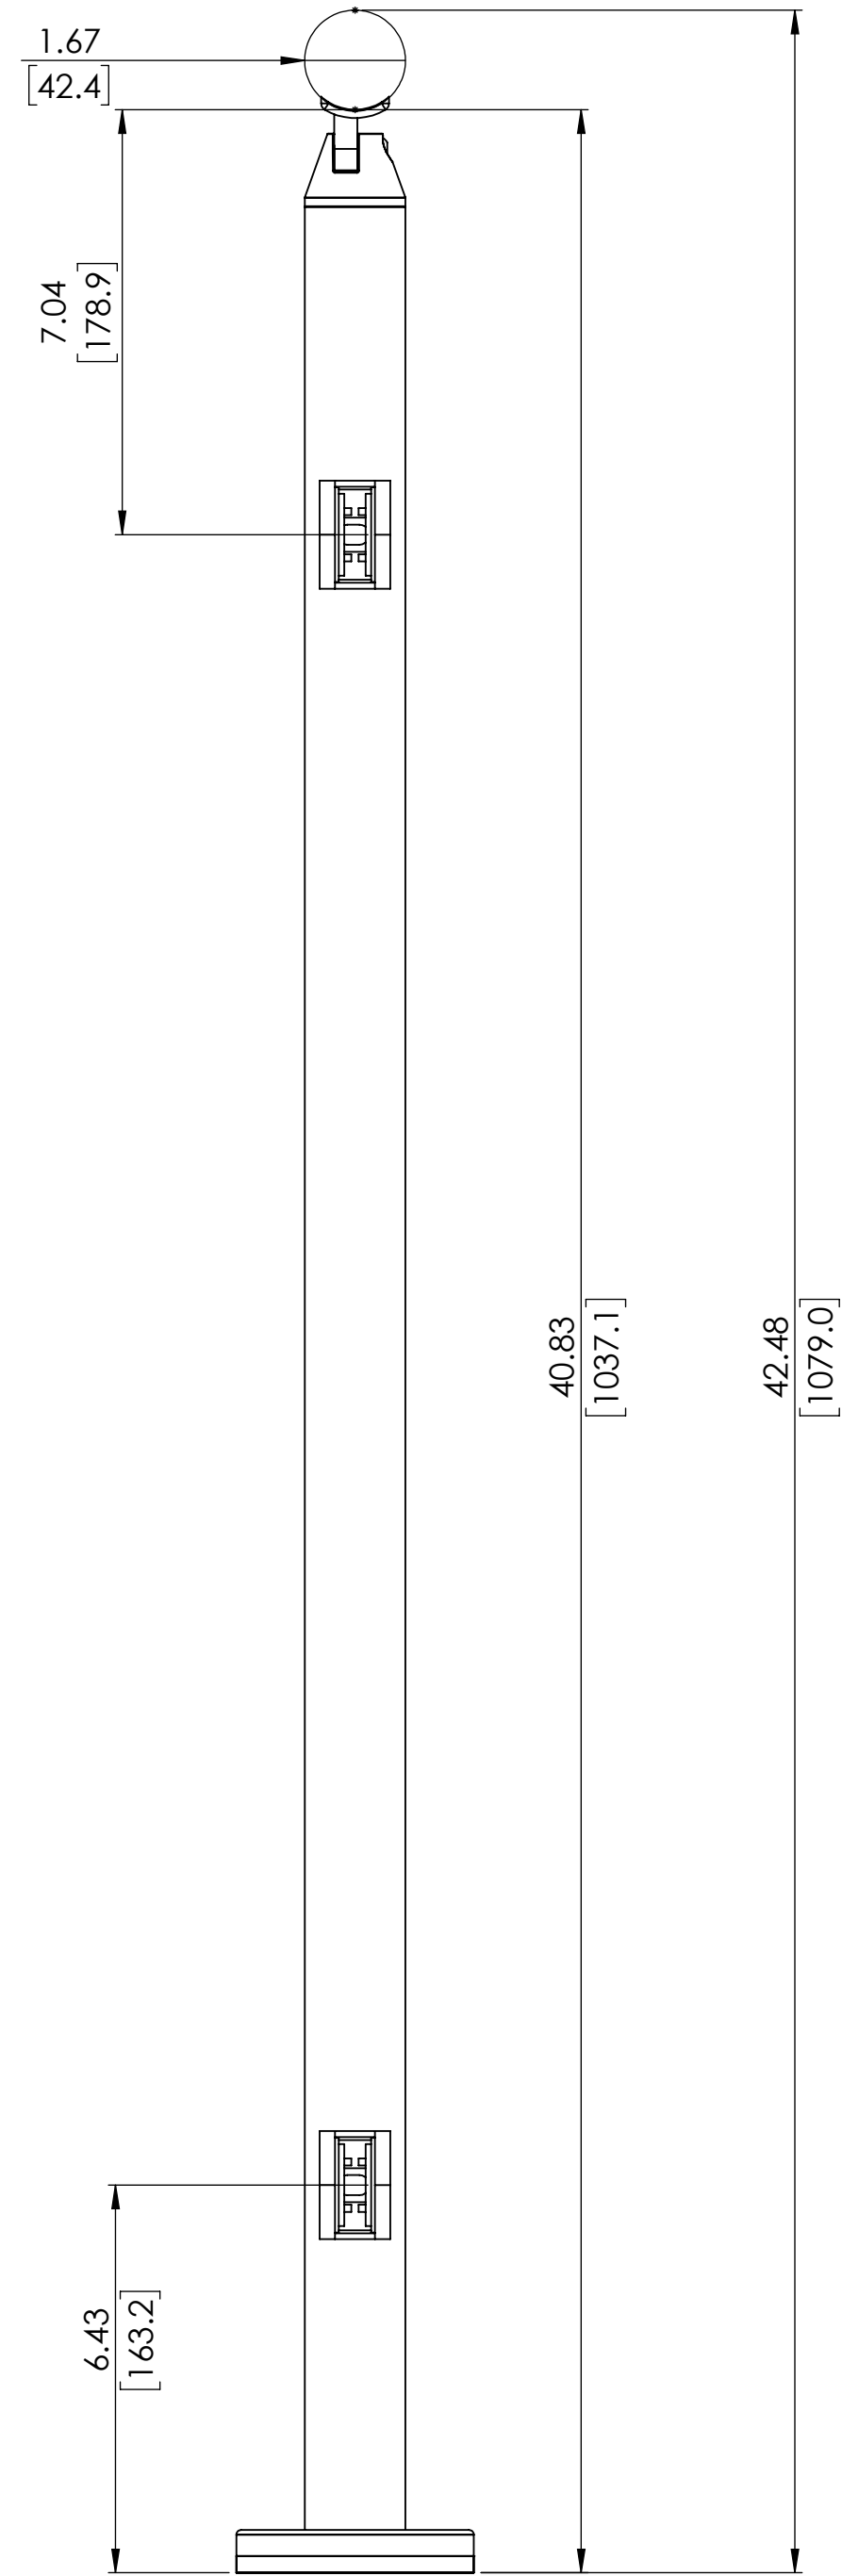

2

1

LEFT

RIGHT

3.94
[100.0]

1.67
[42.4]

5.29
[134.2]

34.80
[883.9]

36.47
[926.2]

6.56
[166.7]

1.67
[42.4]

36" GLASS TOP MOUNT ROUND END POST FOR HANDRAIL

SKU:TRND.RGC.HND.36.END

UNITS: INCHES/[MM]

2

1

2

1

B

B

A

A

36" GLASS TOP MOUNT ROUND CORNER POST FOR HANDRAIL

SKU:TRND.RGC.HND.36.CRN

A

36" GLASS TOP MOUNT ROUND MIDDLE POST FOR HANDRAIL

SKU:TRND.RGC.HND.36.MID
 UNITS: INCHES/[MM]

2

1

LEFT

RIGHT

42" GLASS TOP MOUNT ROUND END POST FOR HANDRAIL