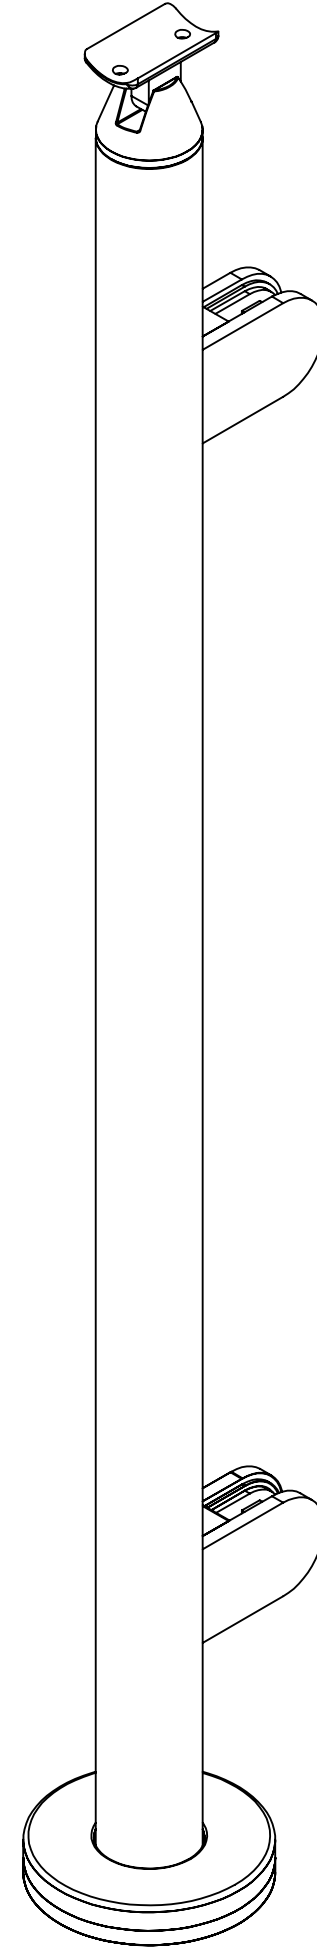

2

1

LEFT

RIGHT

3.94
[100.0]

1.67
[42.4]

5.29
[134.2]

34.80
[883.9]

36.47
[926.2]

6.56
[166.7]

1.67
[42.4]

36" GLASS TOP MOUNT ROUND END POST FOR HANDRAIL

SKU:TRND.RGC.HND.36.END

UNITS: INCHES/[MM]

2

1

2

1

B

B

A

A

36" GLASS TOP MOUNT ROUND CORNER POST FOR HANDRAIL

SKU:TRND.RGC.HND.36.CRN

A

36" GLASS TOP MOUNT ROUND MIDDLE POST FOR HANDRAIL

SKU:TRND.RGC.HND.36.MID
 UNITS: INCHES/[MM]

2

1

LEFT

RIGHT

42" GLASS TOP MOUNT ROUND END POST FOR HANDRAIL