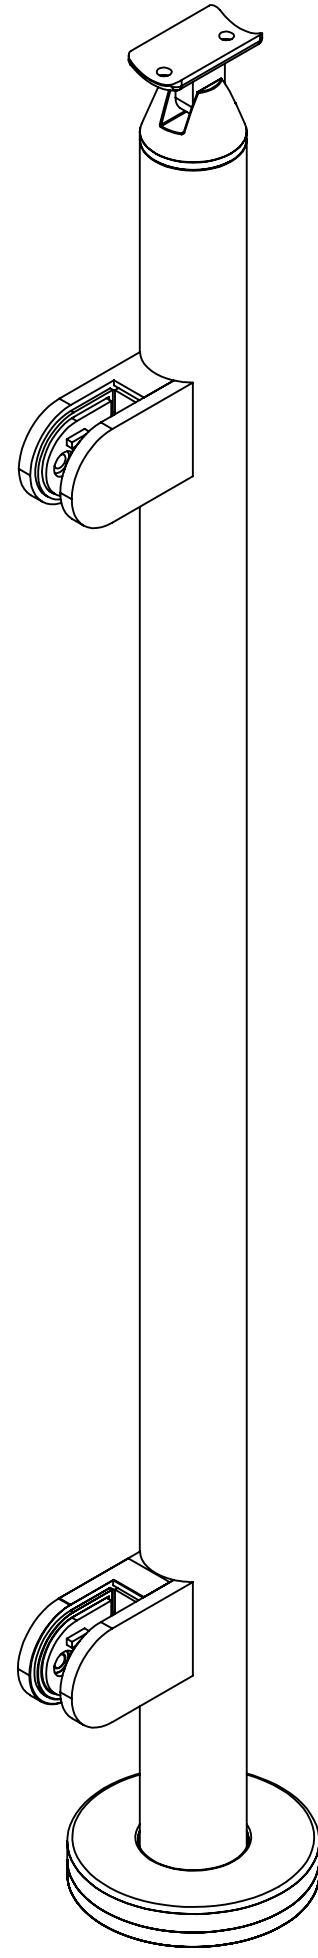

2

1

LEFT

RIGHT

3.94
[100.0]

1.67
[42.4]

5.29
[134.2]

34.80
[883.9]

36.47
[926.2]

6.56
[166.7]

1.67
[42.4]

36" GLASS TOP MOUNT ROUND END POST FOR HANDRAIL

SKU:TRND.RGC.HND.36.END

UNITS: INCHES/[MM]

2

1

2

1

B

B

A

A

36" GLASS TOP MOUNT ROUND CORNER POST FOR HANDRAIL

SKU:TRND.RGC.HND.36.CRN

A

36" GLASS TOP MOUNT ROUND MIDDLE POST FOR HANDRAIL

SKU:TRND.RGC.HND.36.MID
 UNITS: INCHES/[MM]

2

1

LEFT

RIGHT

42" GLASS TOP MOUNT ROUND END POST FOR HANDRAIL