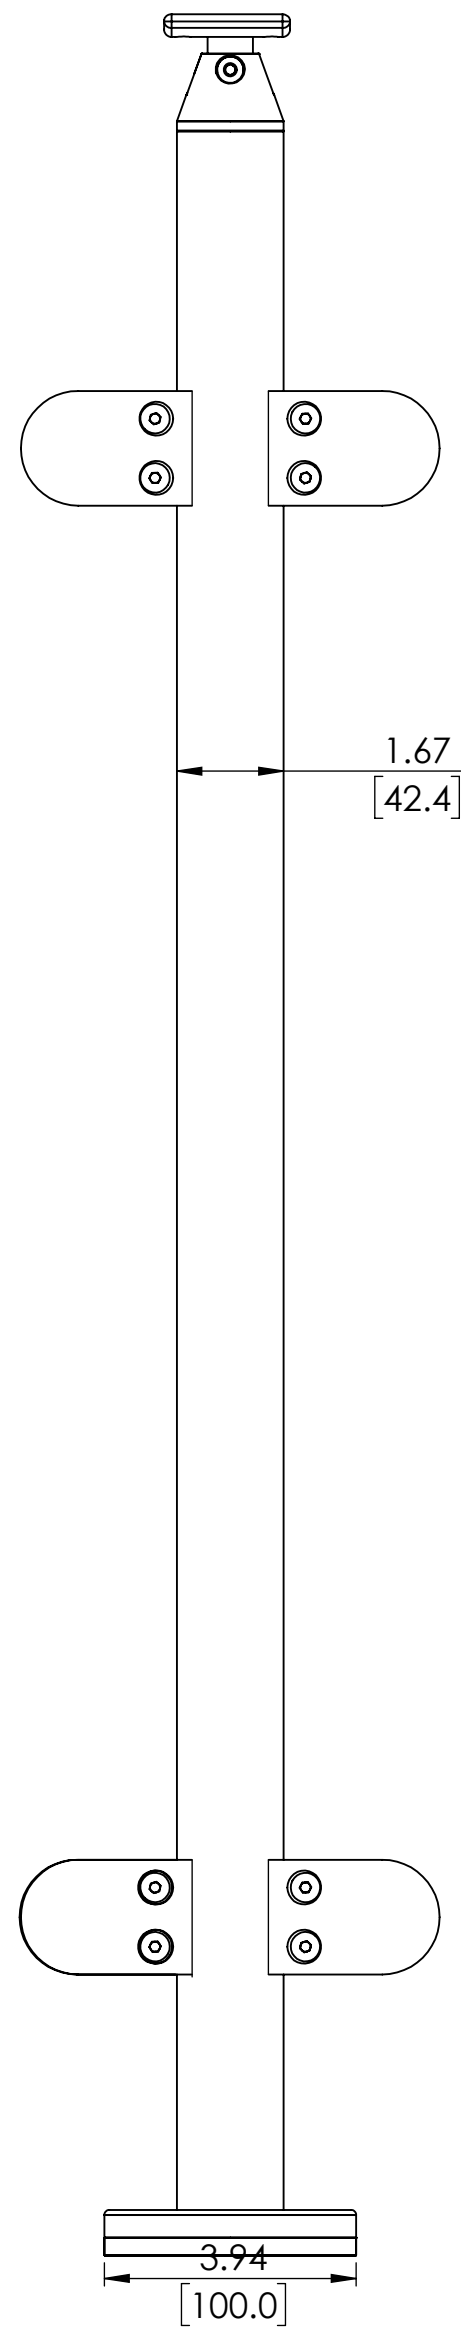

2

1

B

B

A

A

36" GLASS TOP MOUNT ROUND MIDDLE POST FOR HANDRAIL

SKU:TRND.RGC.HND.36.MID
UNITS: INCHES/[MM]

2

1