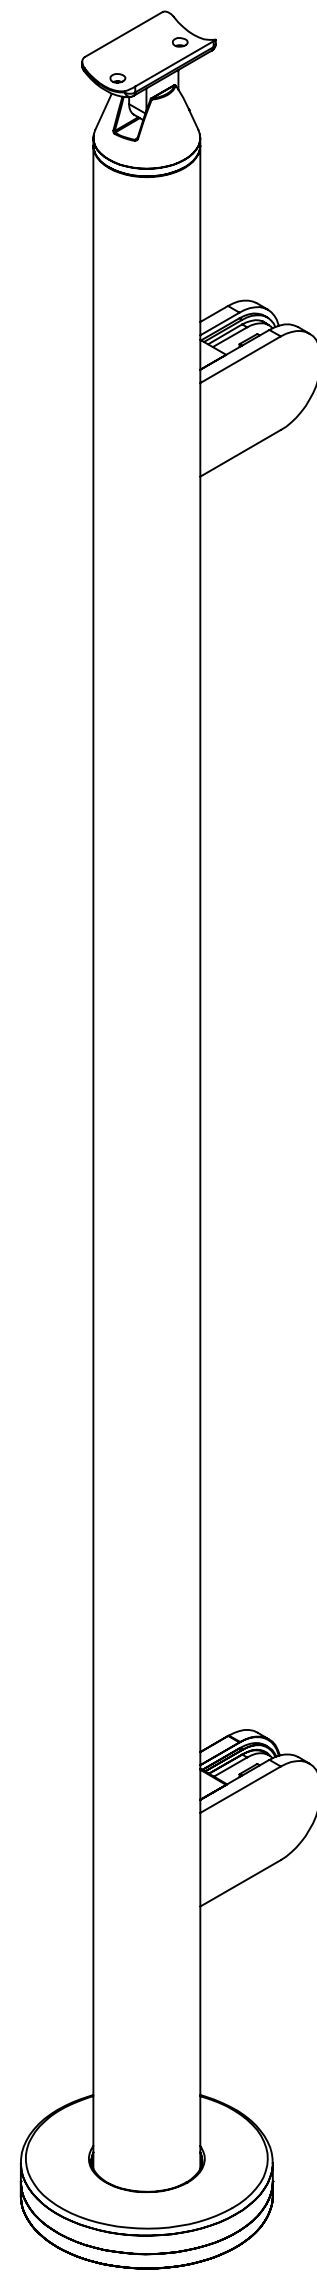

2

1

LEFT

RIGHT

3.94
[100.0]

1.67
[42.4]

5.29
[134.2]

34.80
[883.9]

36.47
[926.2]

6.56
[166.7]

1.67
[42.4]

36" GLASS TOP MOUNT ROUND END POST FOR HANDRAIL

SKU:TRND.RGC.HND.36.END

UNITS: INCHES/[MM]

2

1

2

1

B

B

A

A

36" GLASS TOP MOUNT ROUND CORNER POST FOR HANDRAIL

SKU:TRND.RGC.HND.36.CRN

A

36" GLASS TOP MOUNT ROUND MIDDLE POST FOR HANDRAIL

SKU:TRND.RGC.HND.36.MID
 UNITS: INCHES/[MM]

2

1

LEFT

RIGHT

42" GLASS TOP MOUNT ROUND END POST FOR HANDRAIL