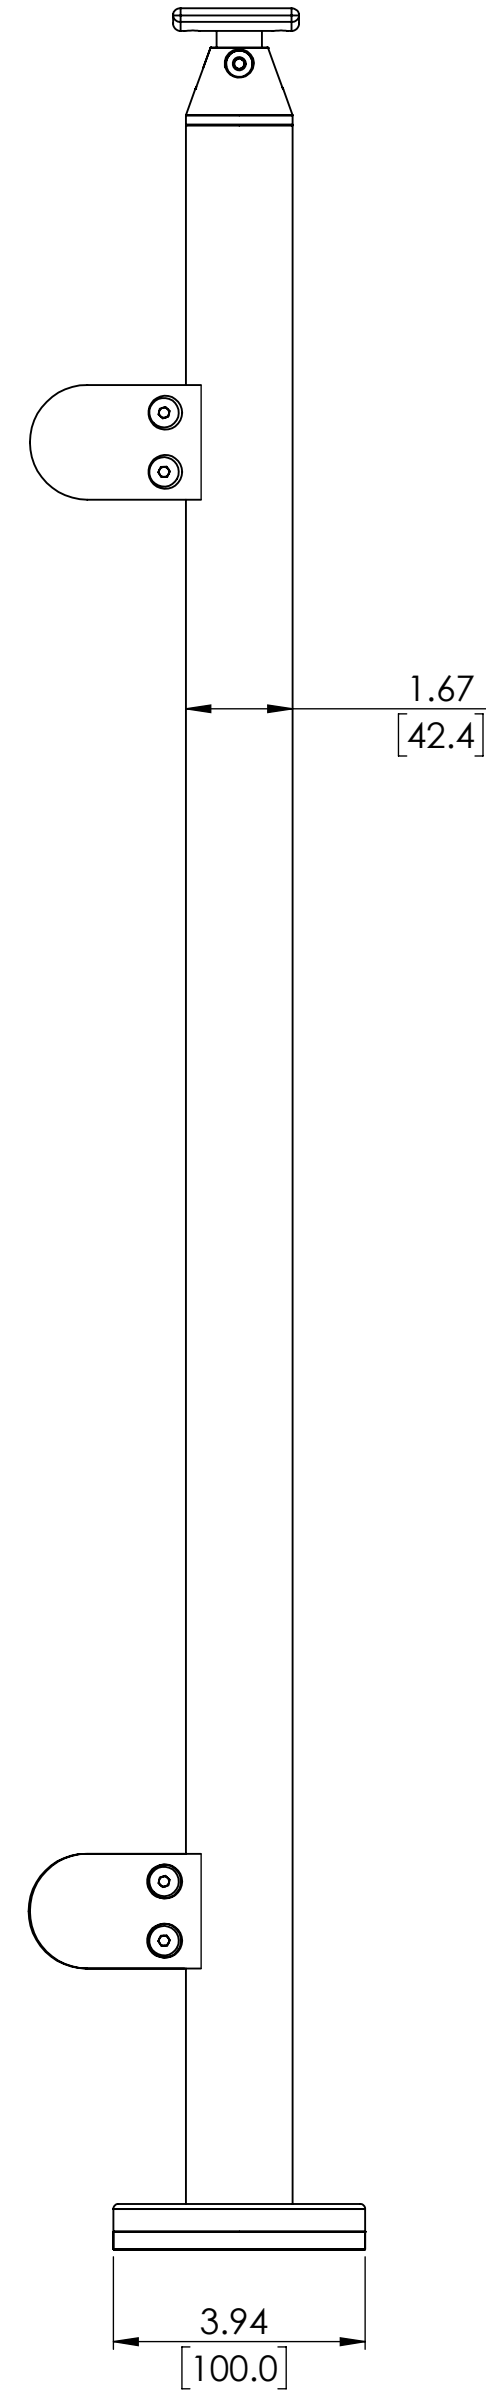

2

1

LEFT

RIGHT

3.94
[100.0]

1.67
[42.4]

5.29
[134.2]

34.80
[883.9]

36.47
[926.2]

6.56
[166.7]

1.67
[42.4]

36" GLASS TOP MOUNT ROUND END POST FOR HANDRAIL

SKU:TRND.RGC.HND.36.END

UNITS: INCHES/[MM]

2

1

2

1

B

B

A

A

36" GLASS TOP MOUNT ROUND CORNER POST FOR HANDRAIL

SKU:TRND.RGC.HND.36.CRN

A

36" GLASS TOP MOUNT ROUND MIDDLE POST FOR HANDRAIL

SKU:TRND.RGC.HND.36.MID
 UNITS: INCHES/[MM]

2

1

LEFT

RIGHT

42" GLASS TOP MOUNT ROUND END POST FOR HANDRAIL