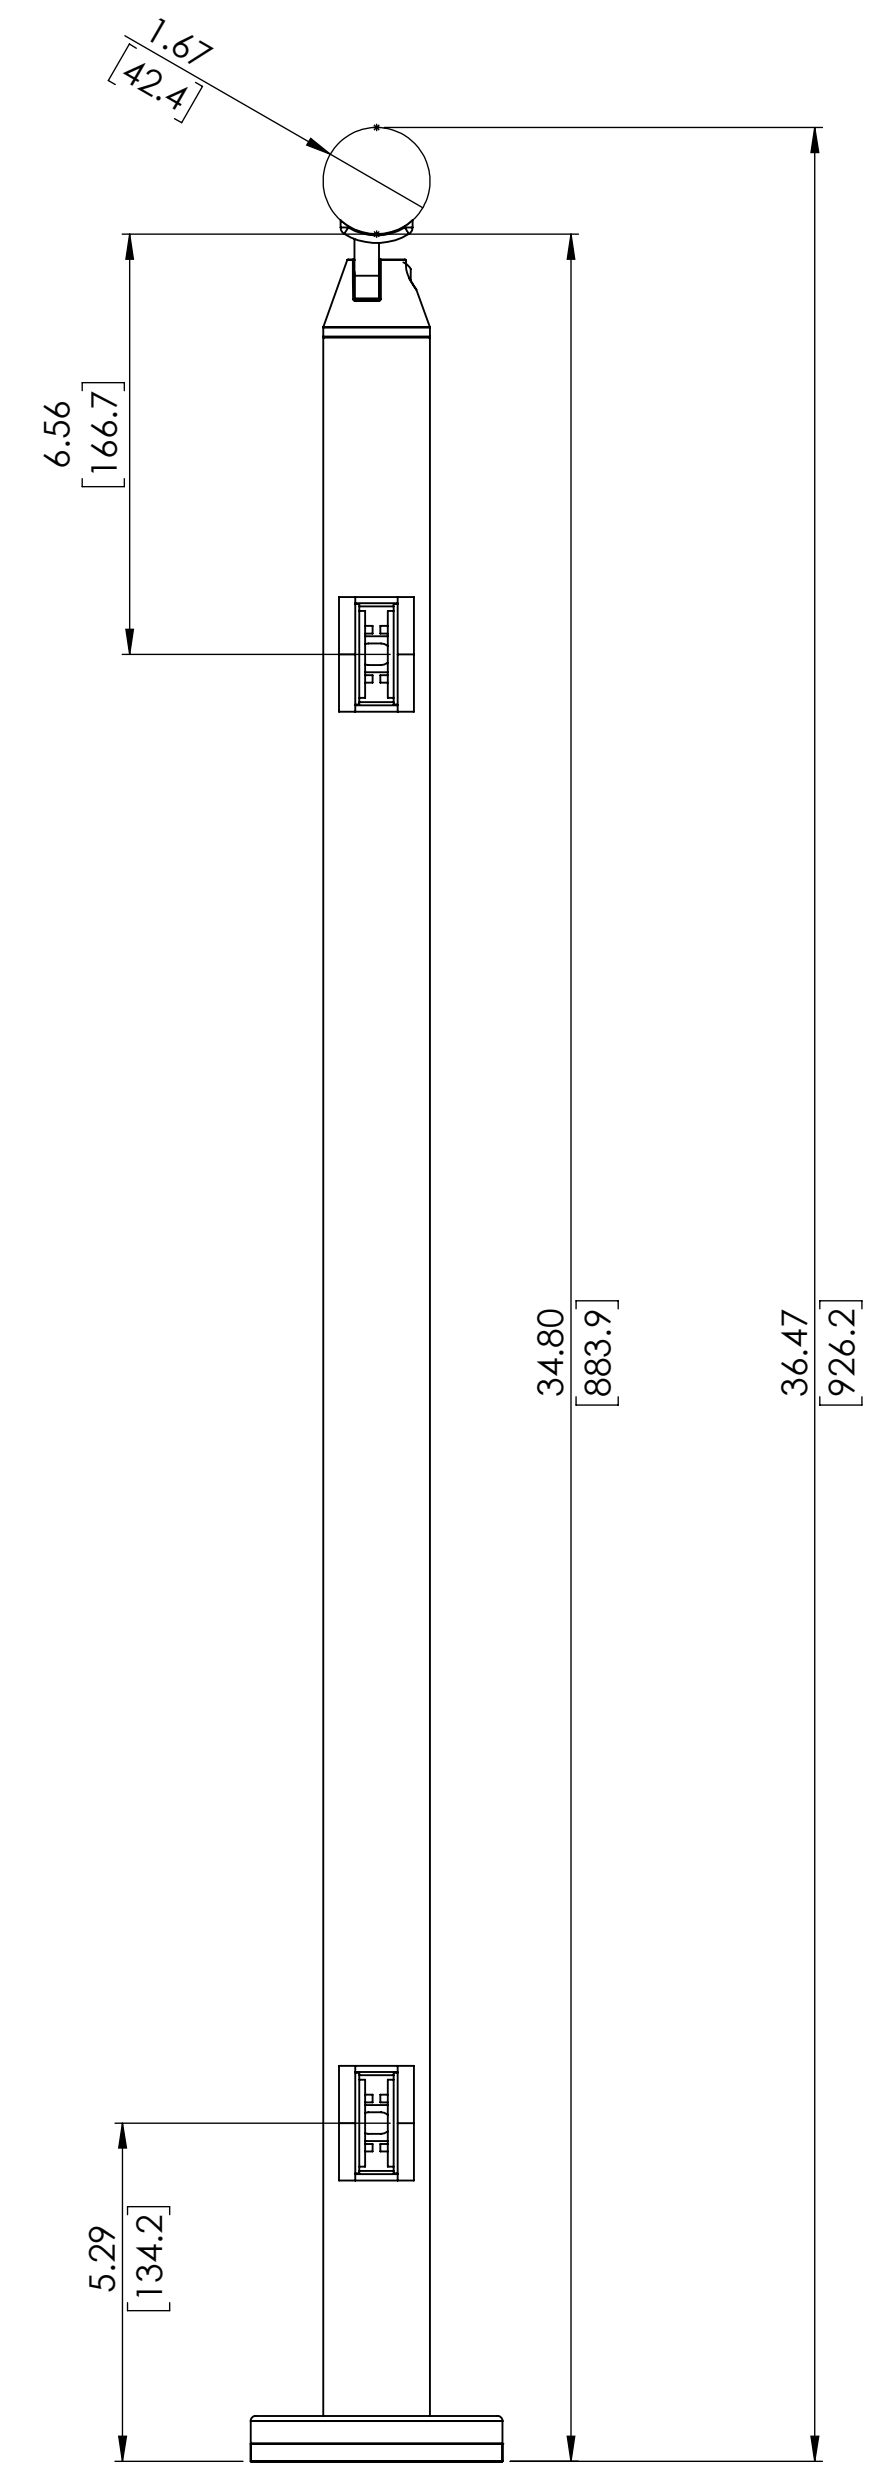

2

1

LEFT

RIGHT

3.94
[100.0]

1.67
[42.4]

5.29
[134.2]

34.80
[883.9]

36.47
[926.2]

6.56
[166.7]

1.67
[42.4]

36" GLASS TOP MOUNT ROUND END POST FOR HANDRAIL

SKU:TRND.RGC.HND.36.END

UNITS: INCHES/[MM]

2

1

2

1

B

B

A

A

36" GLASS TOP MOUNT ROUND CORNER POST FOR HANDRAIL

SKU:TRND.RGC.HND.36.CRN

A

36" GLASS TOP MOUNT ROUND MIDDLE POST FOR HANDRAIL

SKU:TRND.RGC.HND.36.MID
 UNITS: INCHES/[MM]

2

1

LEFT

RIGHT

42" GLASS TOP MOUNT ROUND END POST FOR HANDRAIL