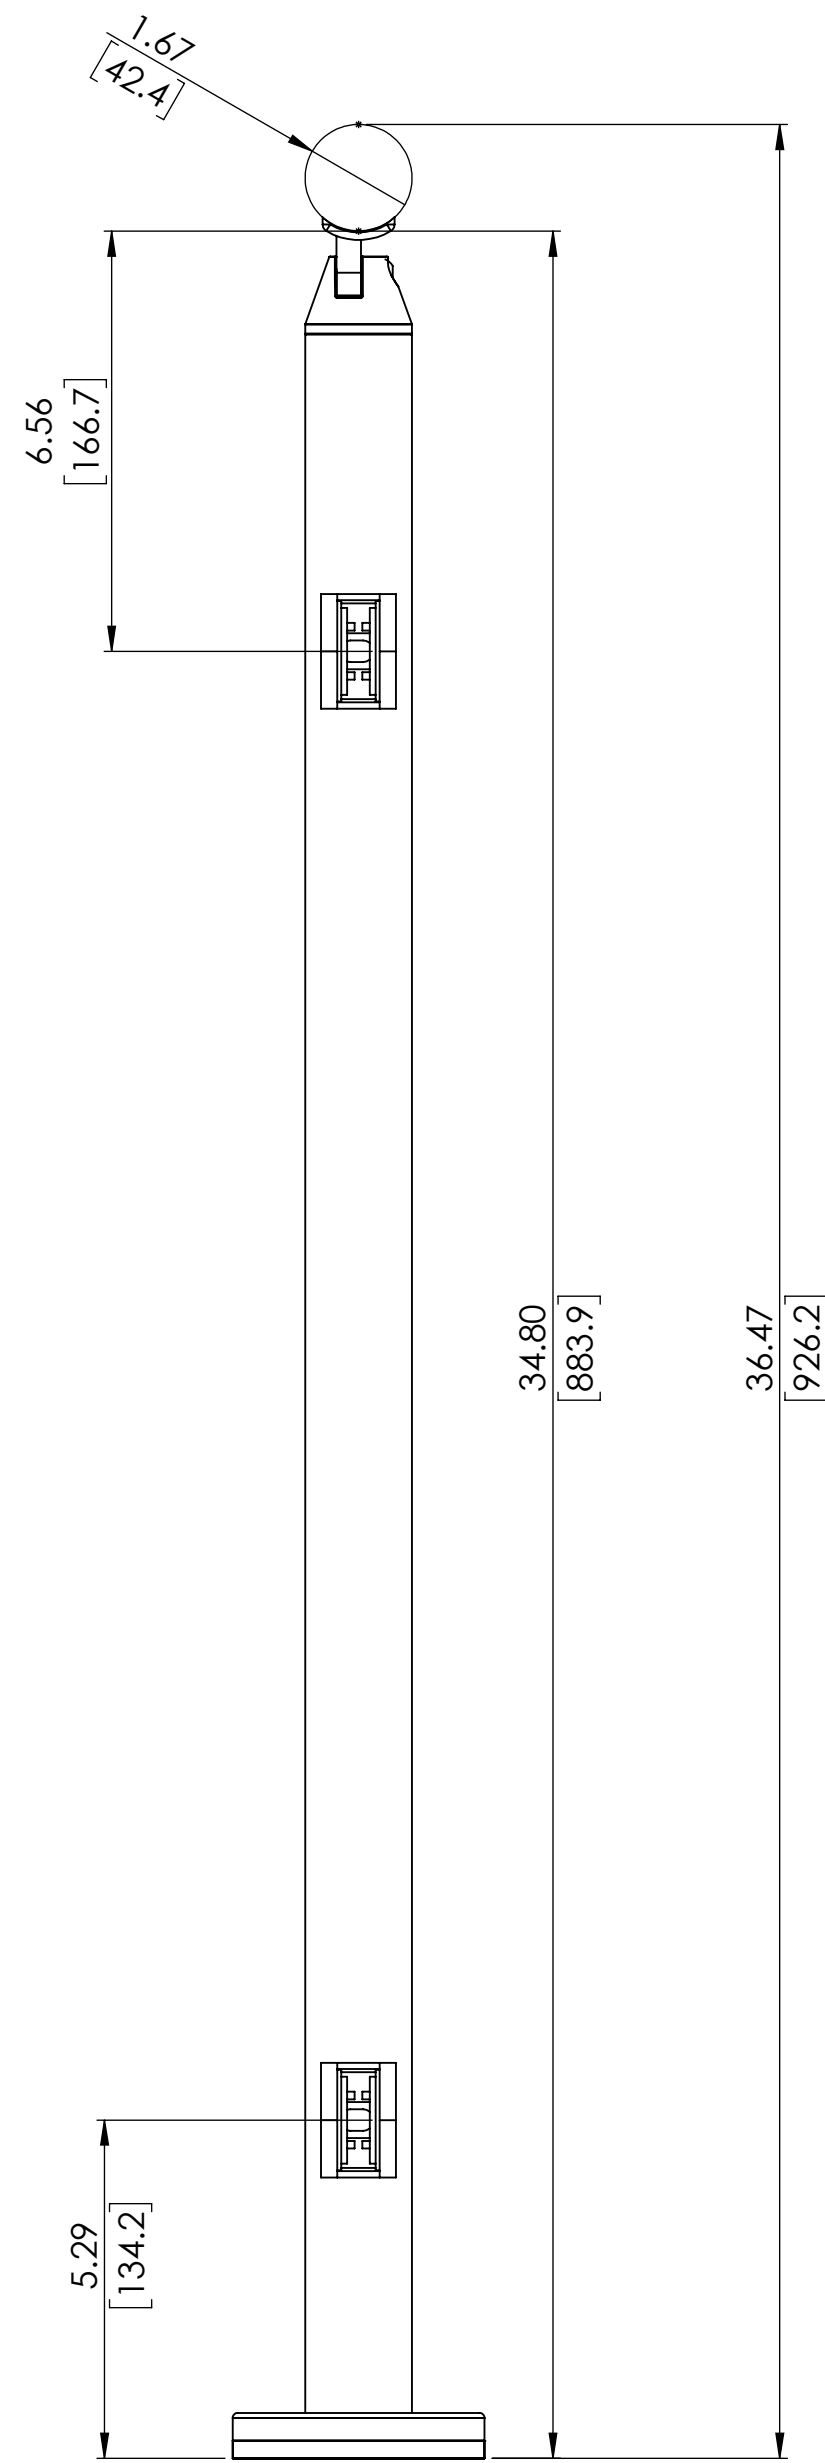

2

1

B

B

A

A

36" GLASS TOP MOUNT ROUND MIDDLE POST FOR HANDRAIL

SKU:TRND.RGC.HND.36.MID
UNITS: INCHES/[MM]

2

1