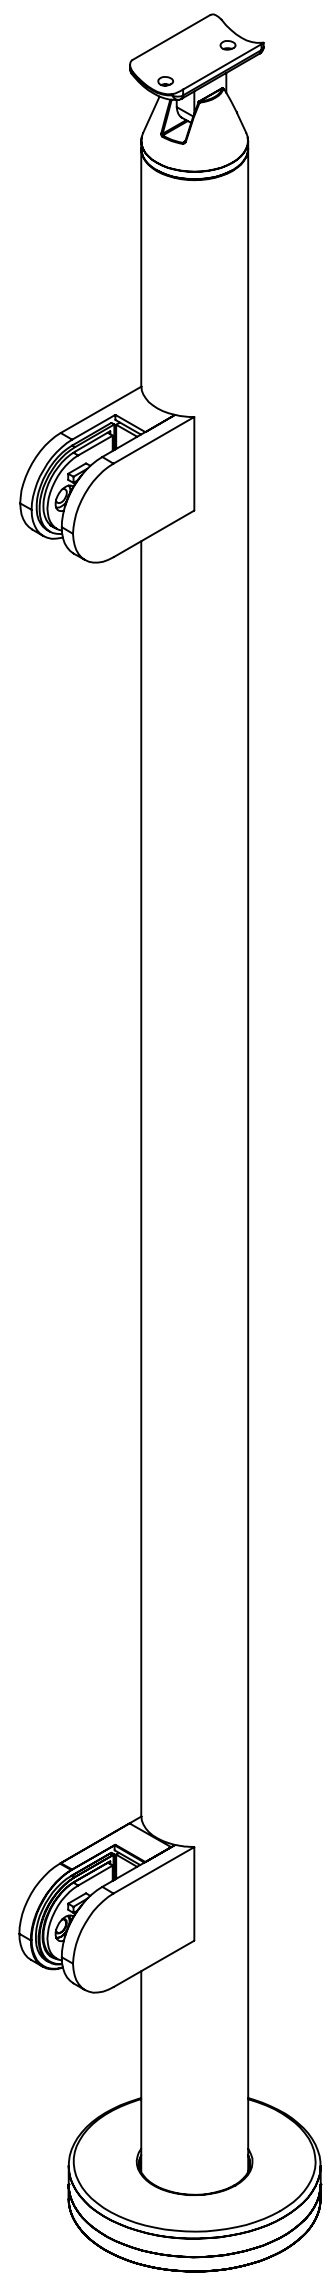

2

1

LEFT

RIGHT

3.94
[100.0]

1.67
[42.4]

5.29
[134.2]

34.80
[883.9]

36.47
[926.2]

6.56
[166.7]

1.67
[42.4]

36" GLASS TOP MOUNT ROUND END POST FOR HANDRAIL

SKU:TRND.RGC.HND.36.END

UNITS: INCHES/[MM]

2

1

2

1

B

B

A

A

36" GLASS TOP MOUNT ROUND CORNER POST FOR HANDRAIL

SKU:TRND.RGC.HND.36.CRN

A

36" GLASS TOP MOUNT ROUND MIDDLE POST FOR HANDRAIL

SKU:TRND.RGC.HND.36.MID
 UNITS: INCHES/[MM]

2

1

LEFT

RIGHT

42" GLASS TOP MOUNT ROUND END POST FOR HANDRAIL