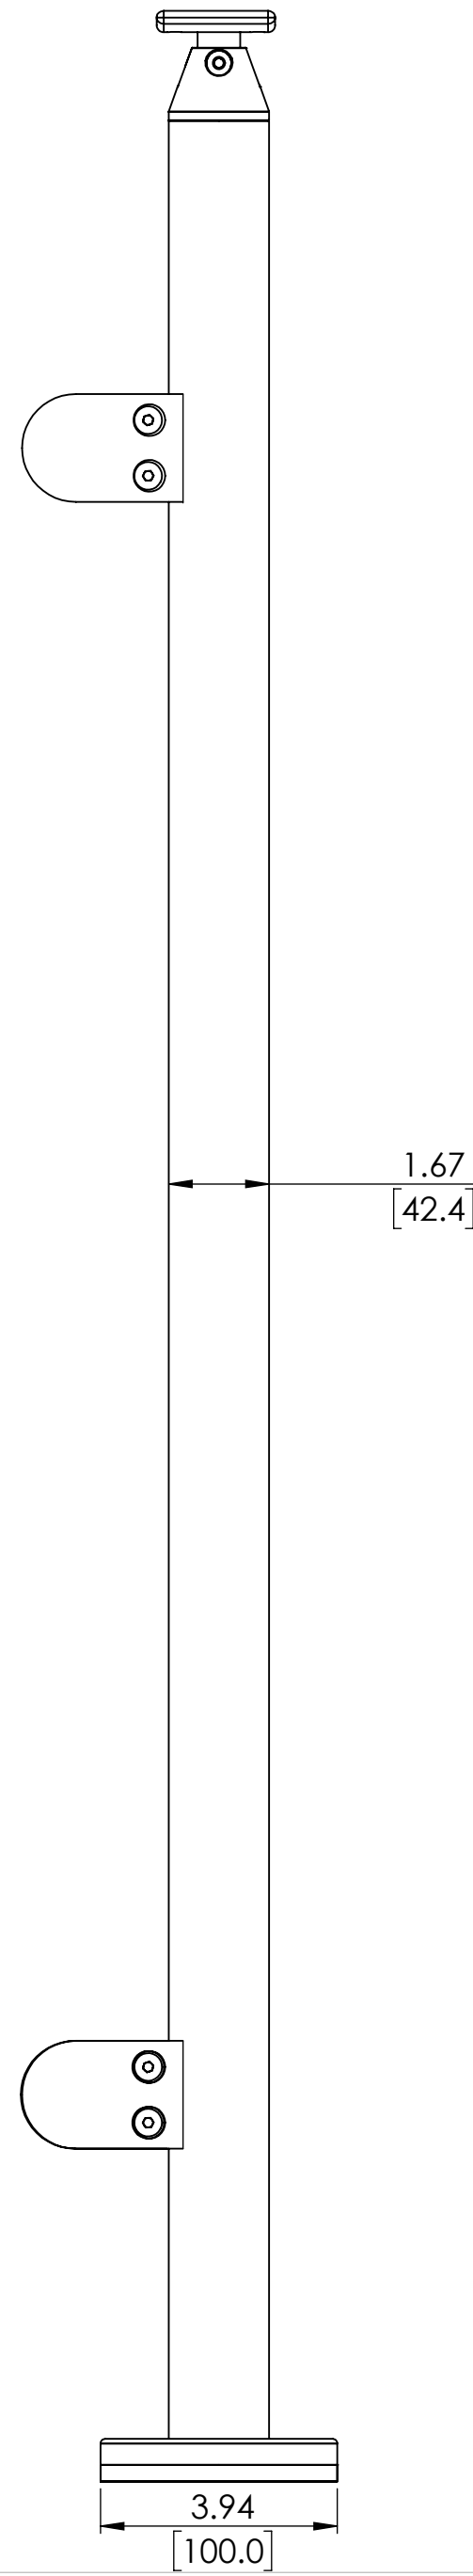

2

1

LEFT

RIGHT

3.94
[100.0]

1.67
[42.4]

5.29
[134.2]

34.80
[883.9]

36.47
[926.2]

6.56
[166.7]

1.67
[42.4]

36" GLASS TOP MOUNT ROUND END POST FOR HANDRAIL

SKU:TRND.RGC.HND.36.END

UNITS: INCHES/[MM]

2

1

2

1

B

B

A

A

36" GLASS TOP MOUNT ROUND CORNER POST FOR HANDRAIL

SKU:TRND.RGC.HND.36.CRN

A

36" GLASS TOP MOUNT ROUND MIDDLE POST FOR HANDRAIL

SKU:TRND.RGC.HND.36.MID
 UNITS: INCHES/[MM]

2

1

LEFT

RIGHT

42" GLASS TOP MOUNT ROUND END POST FOR HANDRAIL