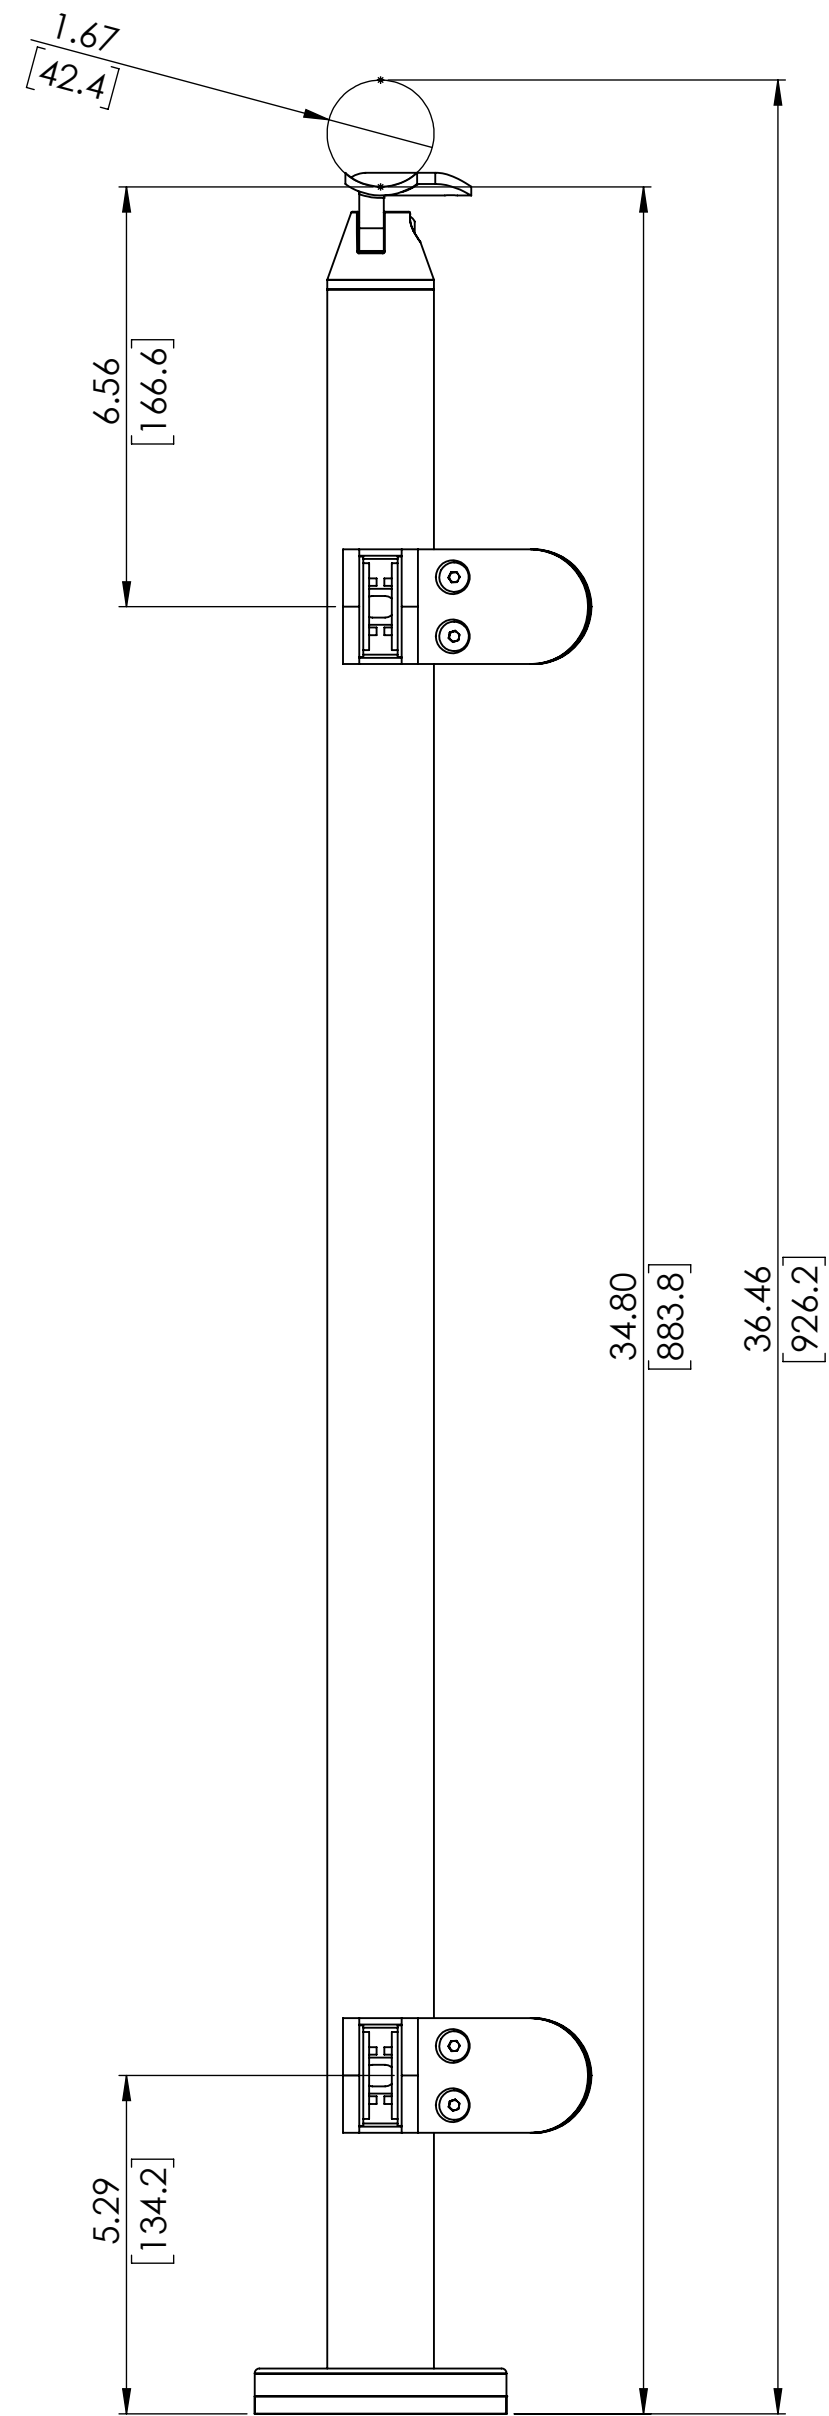

2

1

LEFT

RIGHT

3.94
[100.0]

1.67
[42.4]

5.29
[134.2]

34.80
[883.9]

36.47
[926.2]

6.56
[166.7]

1.67
[42.4]

36" GLASS TOP MOUNT ROUND END POST FOR HANDRAIL

SKU:TRND.RGC.HND.36.END

UNITS: INCHES/[MM]

2

1

2

1

B

B

A

A

36" GLASS TOP MOUNT ROUND CORNER POST FOR HANDRAIL

SKU:TRND.RGC.HND.36.CRN

A

36" GLASS TOP MOUNT ROUND MIDDLE POST FOR HANDRAIL

SKU:TRND.RGC.HND.36.MID
 UNITS: INCHES/[MM]

2

1

LEFT

RIGHT

42" GLASS TOP MOUNT ROUND END POST FOR HANDRAIL