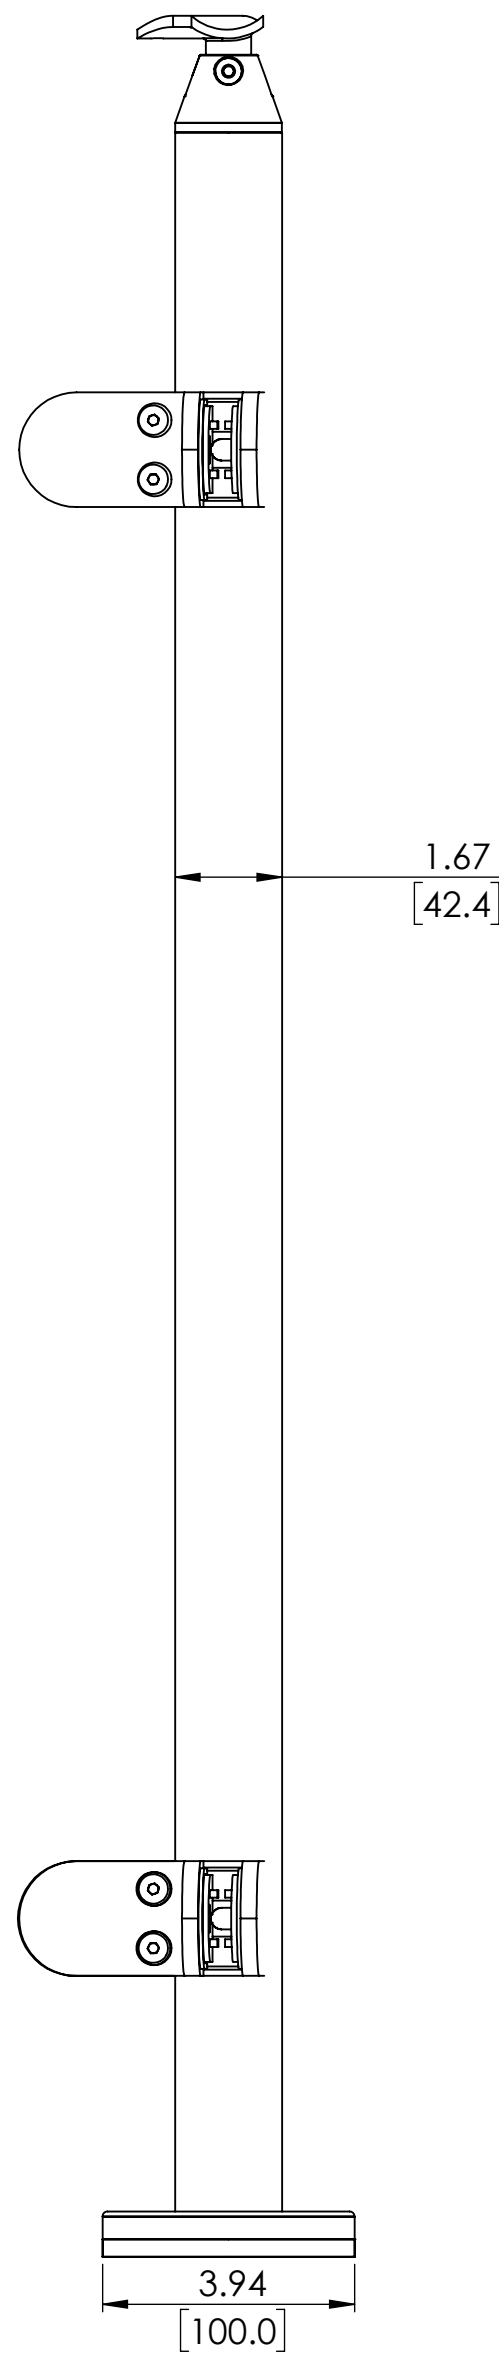

2

1

LEFT

RIGHT

3.94
[100.0]

1.67
[42.4]

5.29
[134.2]

34.80
[883.9]

36.47
[926.2]

6.56
[166.7]

1.67
[42.4]

36" GLASS TOP MOUNT ROUND END POST FOR HANDRAIL

SKU:TRND.RGC.HND.36.END

UNITS: INCHES/[MM]

2

1

2

1

B

B

A

A

36" GLASS TOP MOUNT ROUND CORNER POST FOR HANDRAIL

SKU:TRND.RGC.HND.36.CRN

A

36" GLASS TOP MOUNT ROUND MIDDLE POST FOR HANDRAIL

SKU:TRND.RGC.HND.36.MID
 UNITS: INCHES/[MM]

2

1

LEFT

RIGHT

42" GLASS TOP MOUNT ROUND END POST FOR HANDRAIL