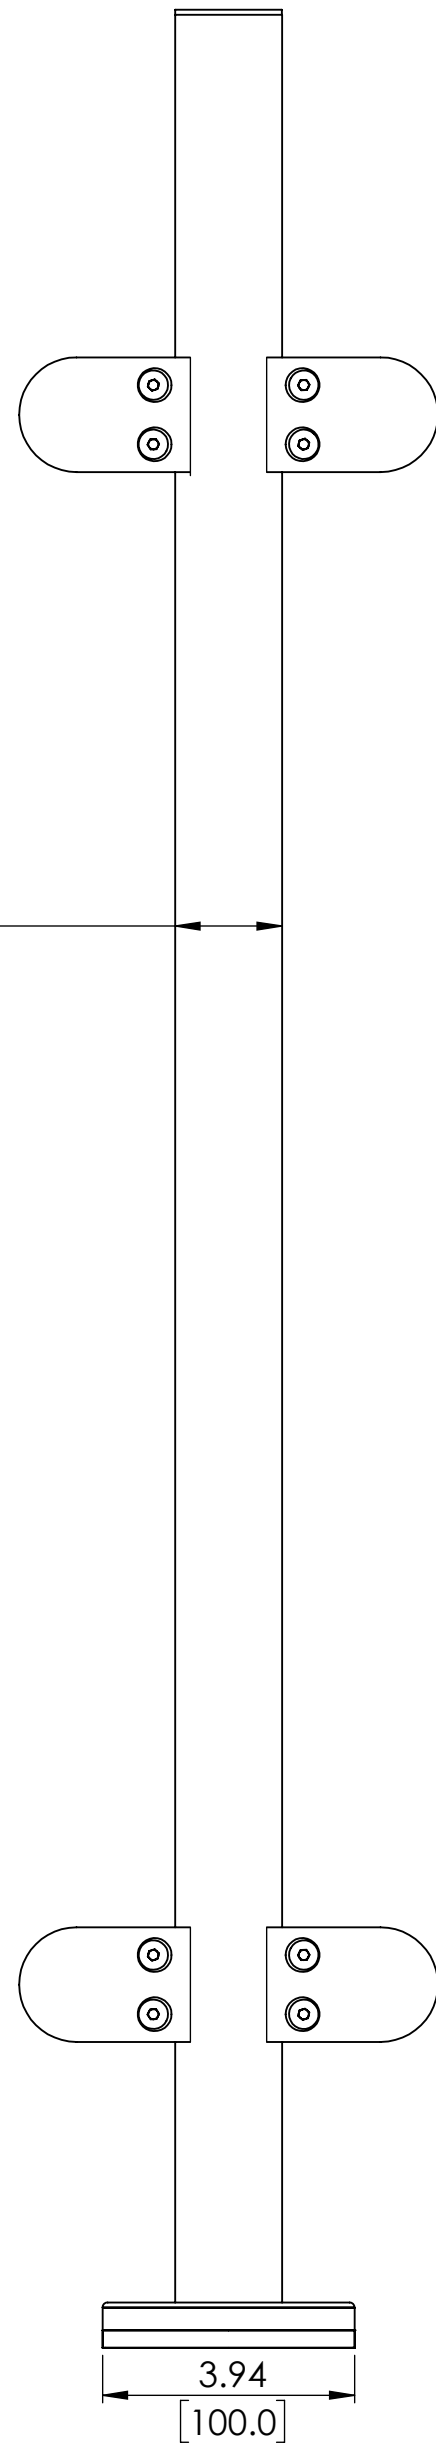

2

1

B

B

A

A

36" GLASS TOP MOUNT ROUND END POST

SKU:TRND.RGC.36.END
 UNITS: INCHES/[MM]

2

1

2

1

B

B

A

A

2

1

B

B

A

A

2

B

B

A

A

42" GLASS TOP MOUNT ROUND END POST

SKU:TRND.RGC.42.END

UNITS: INCHES/[MM]

PROPRIETARY AND COPYRIGHT

THE INFORMATION CONTAINED IN THIS DRAWING IS THE SOLE PROPERTY OF INLINE DESIGN. ANY REPRODUCTION IN PART OR AS A WHOLE WITHOUT THE WRITTEN PERMISSION OF INLINE DESIGN IS PROHIBITED