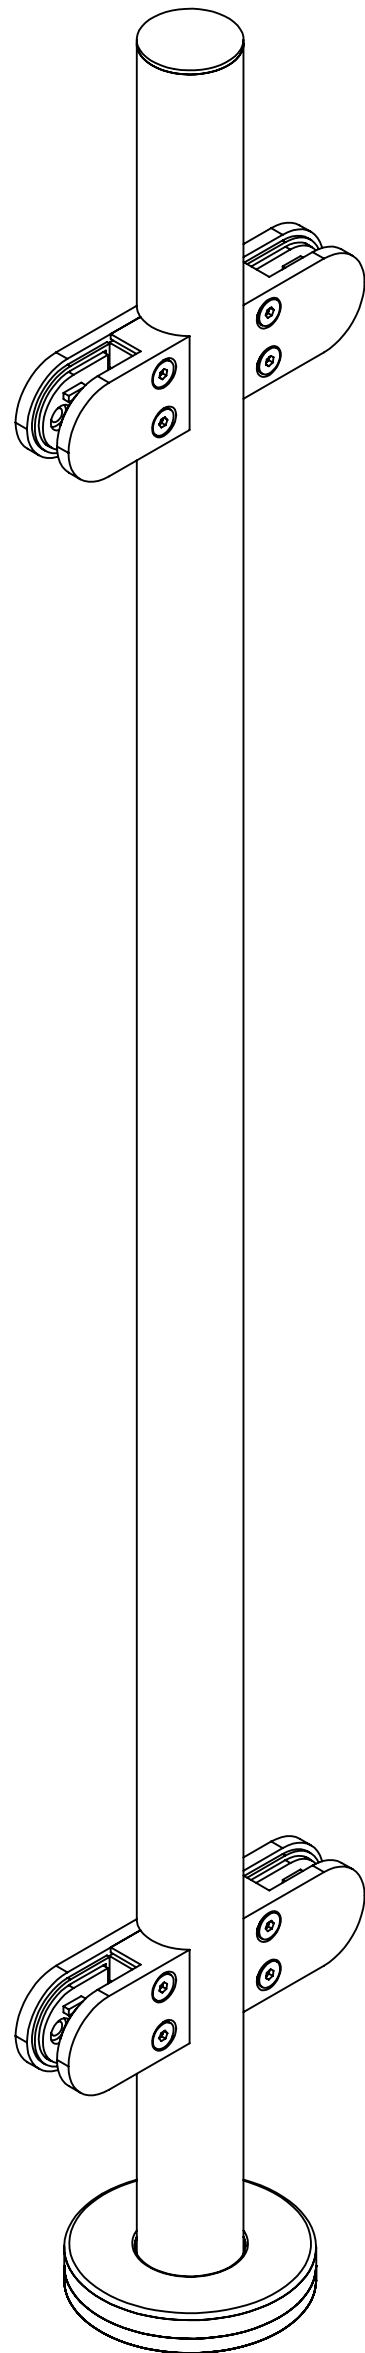

2

1

42" GLASS TOP MOUNT ROUND MIDDLE POST

SKU:TRND.RGC.42.MID
UNITS: INCHES/[MM]

2

1