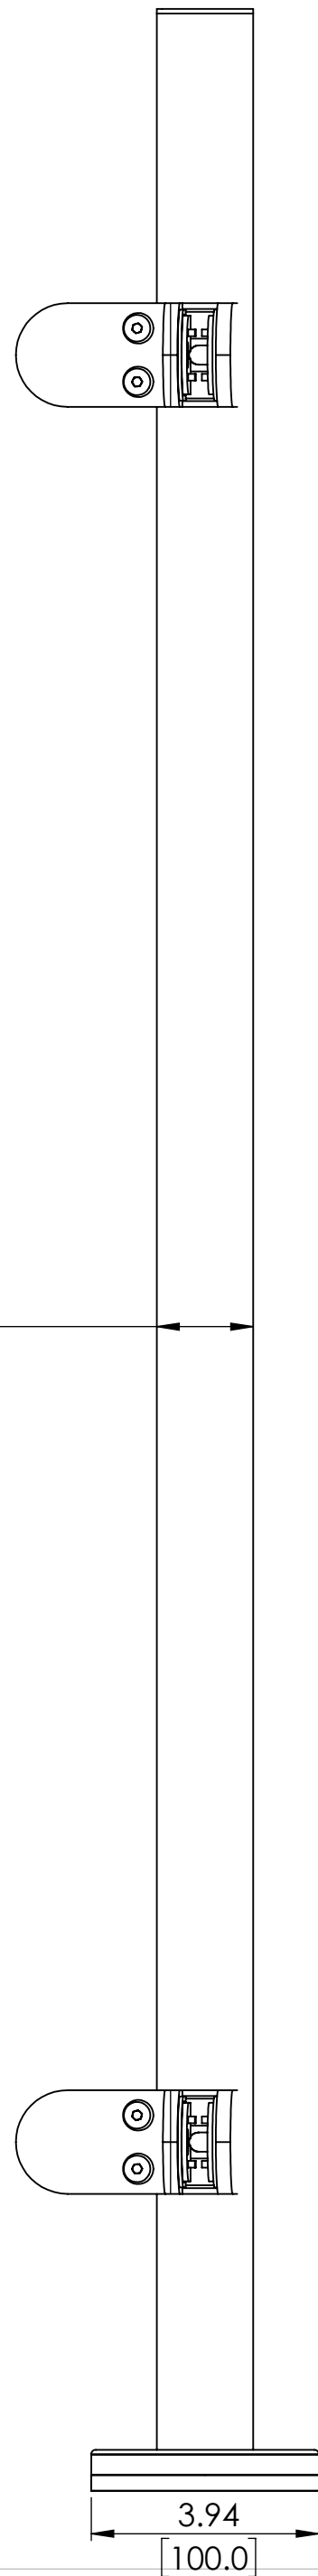

2

1

B

B

A

A

36" GLASS TOP MOUNT ROUND END POST

SKU:TRND.RGC.36.END
 UNITS: INCHES/[MM]

2

1

2

1

B

B

A

A

B

A

A

42" GLASS TOP MOUNT ROUND END POST

SKU:TRND.RGC.42.END

UNITS: INCHES/[MM]

PROPRIETARY AND COPYRIGHT

THE INFORMATION CONTAINED IN THIS DRAWING IS THE SOLE PROPERTY OF INLINE DESIGN. ANY REPRODUCTION IN PART OR AS A WHOLE WITHOUT THE WRITTEN PERMISSION OF INLINE DESIGN IS PROHIBITED

REVISION: 1.01

2

1

1.67
[42.4]

3.94
[100.0]

5.98
[151.9]

6.03
[153.0]

42.87
[1089.0]