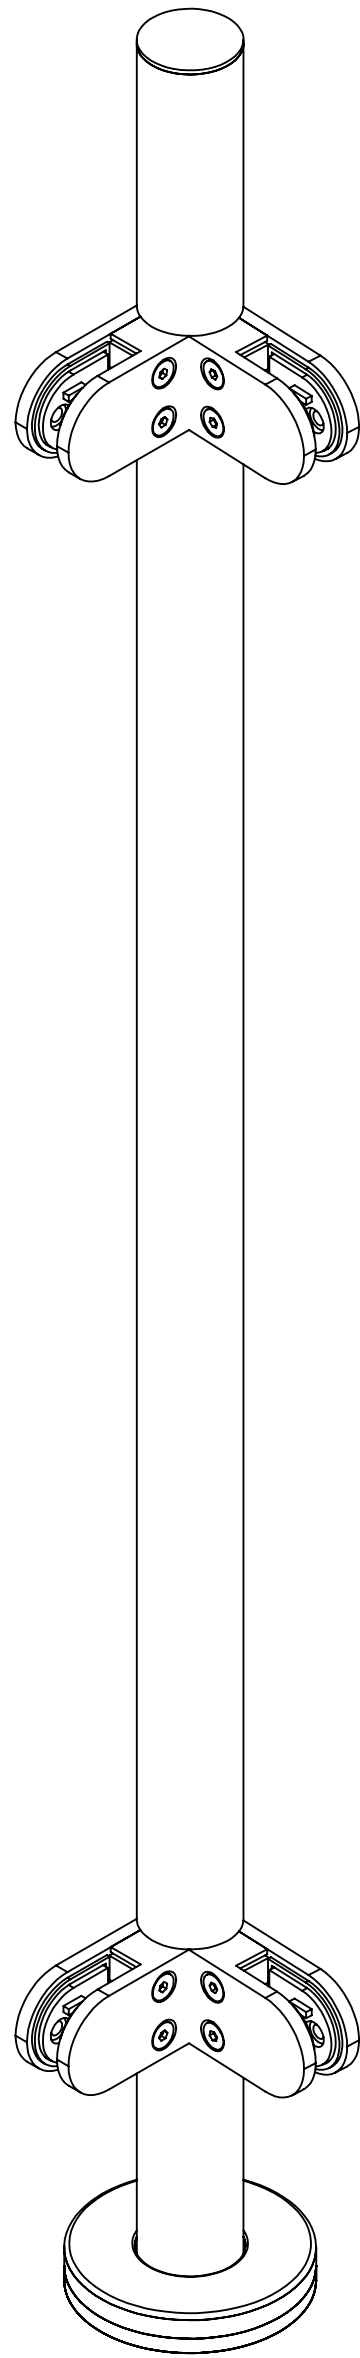

2

1

B

B

A

A

36" GLASS TOP MOUNT ROUND END POST

SKU:TRND.RGC.36.END
 UNITS: INCHES/[MM]

2

1

2

1

B

B

A

A

B

A

A

42" GLASS TOP MOUNT ROUND END POST

SKU:TRND.RGC.42.END

UNITS: INCHES/[MM]

PROPRIETARY AND COPYRIGHT

THE INFORMATION CONTAINED IN THIS DRAWING IS THE SOLE PROPERTY OF INLINE DESIGN. ANY REPRODUCTION IN PART OR AS A WHOLE WITHOUT THE WRITTEN PERMISSION OF INLINE DESIGN IS PROHIBITED

REVISION: 1.01

2

1

1.67
[42.4]

3.94
[100.0]

5.98
[151.9]

6.03
[153.0]

42.87
[1089.0]