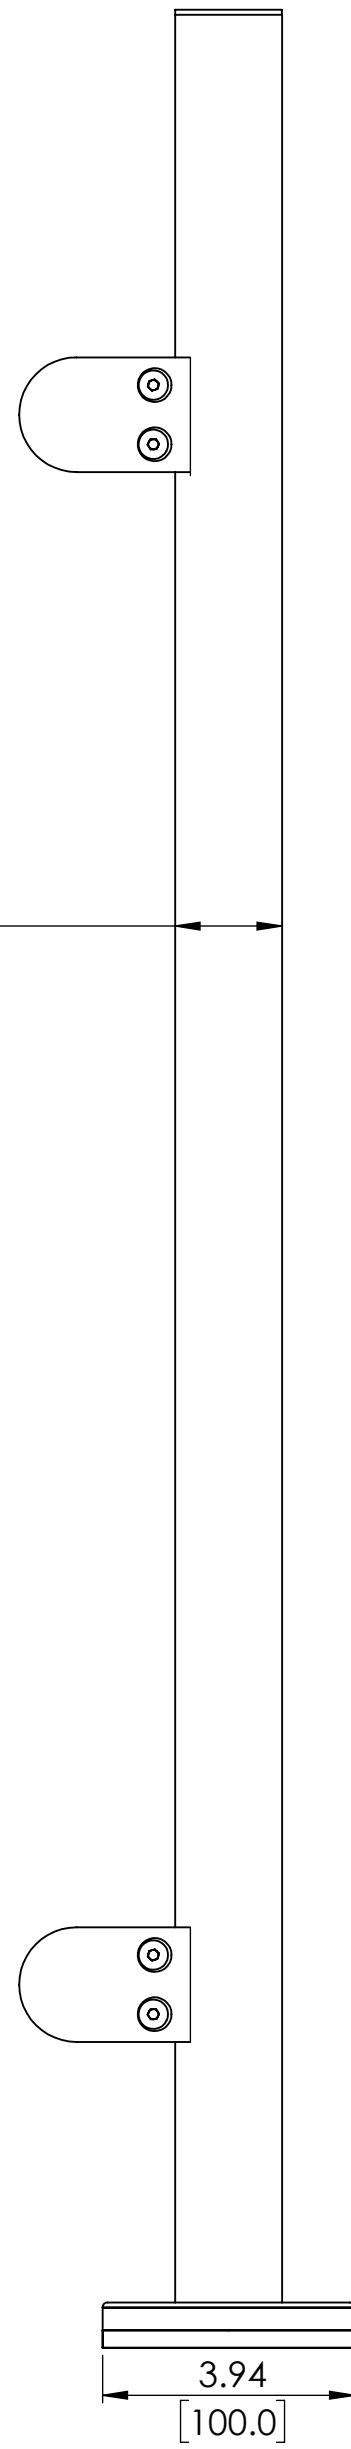

2

1

B

B

A

A

36" GLASS TOP MOUNT ROUND END POST

SKU:TRND.RGC.36.END
 UNITS: INCHES/[MM]

2

1

2

1

B

B

A

A

2

1

B

B

A

A

2

B

B

A

A

42" GLASS TOP MOUNT ROUND END POST

SKU:TRND.RGC.42.END

UNITS: INCHES/[MM]

PROPRIETARY AND COPYRIGHT

THE INFORMATION CONTAINED IN THIS DRAWING IS THE SOLE PROPERTY OF INLINE DESIGN. ANY REPRODUCTION IN PART OR AS A WHOLE WITHOUT THE WRITTEN PERMISSION OF INLINE DESIGN IS PROHIBITED