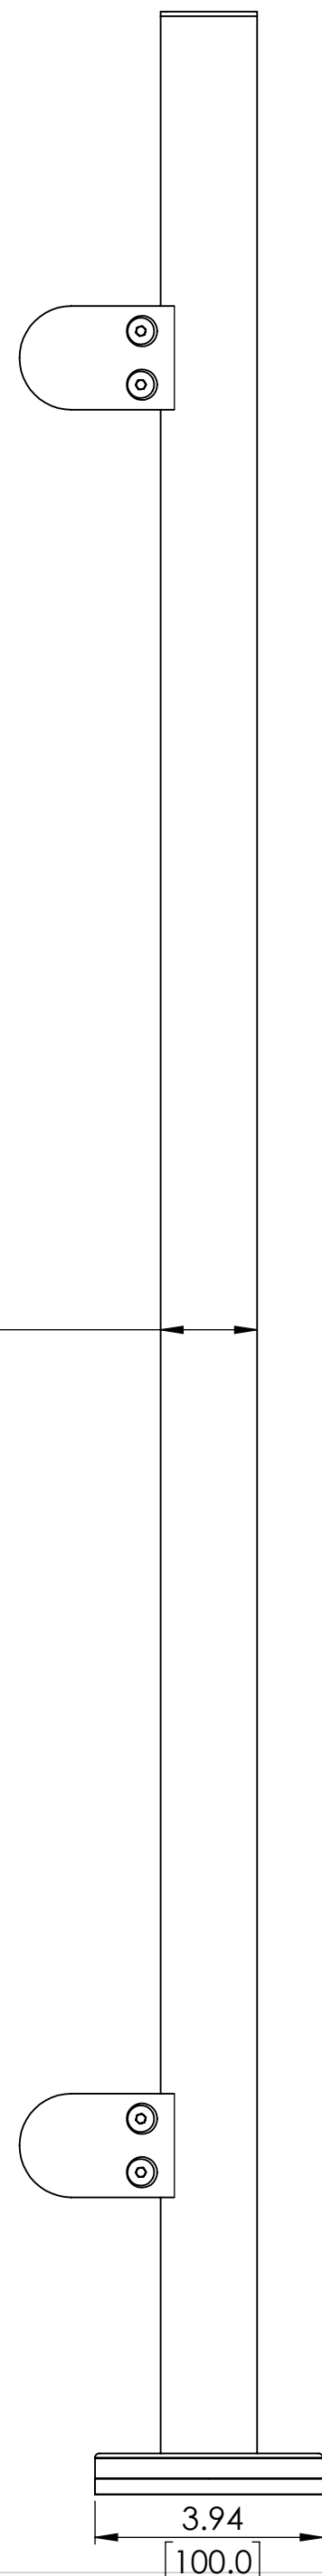

2

1

B

B

A

A

36" GLASS TOP MOUNT ROUND END POST

SKU:TRND.RGC.36.END
 UNITS: INCHES/[MM]

2

1

2

1

B

B

A

A

2

1

B

B

A

A

2

B

B

A

A

42" GLASS TOP MOUNT ROUND END POST

SKU:TRND.RGC.42.END

UNITS: INCHES/[MM]

PROPRIETARY AND COPYRIGHT

THE INFORMATION CONTAINED IN THIS DRAWING IS THE SOLE PROPERTY OF INLINE DESIGN. ANY REPRODUCTION IN PART OR AS A WHOLE WITHOUT THE WRITTEN PERMISSION OF INLINE DESIGN IS PROHIBITED