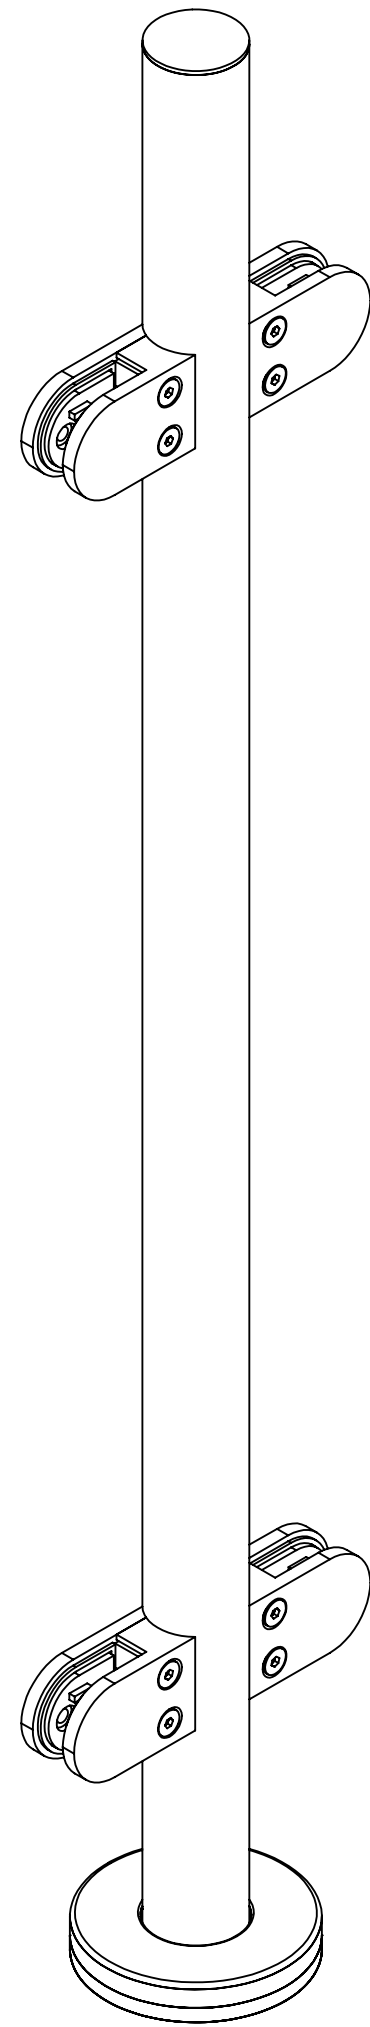

2

1

B

B

A

A

36" GLASS TOP MOUNT ROUND END POST

SKU:TRND.RGC.36.END
 UNITS: INCHES/[MM]

2

1

2

1

B

B

A

A

2

1

B

B

A

A

2

B

B

A

A

42" GLASS TOP MOUNT ROUND END POST

SKU:TRND.RGC.42.END

UNITS: INCHES/[MM]

PROPRIETARY AND COPYRIGHT

THE INFORMATION CONTAINED IN THIS DRAWING IS THE SOLE PROPERTY OF INLINE DESIGN. ANY REPRODUCTION IN PART OR AS A WHOLE WITHOUT THE WRITTEN PERMISSION OF INLINE DESIGN IS PROHIBITED