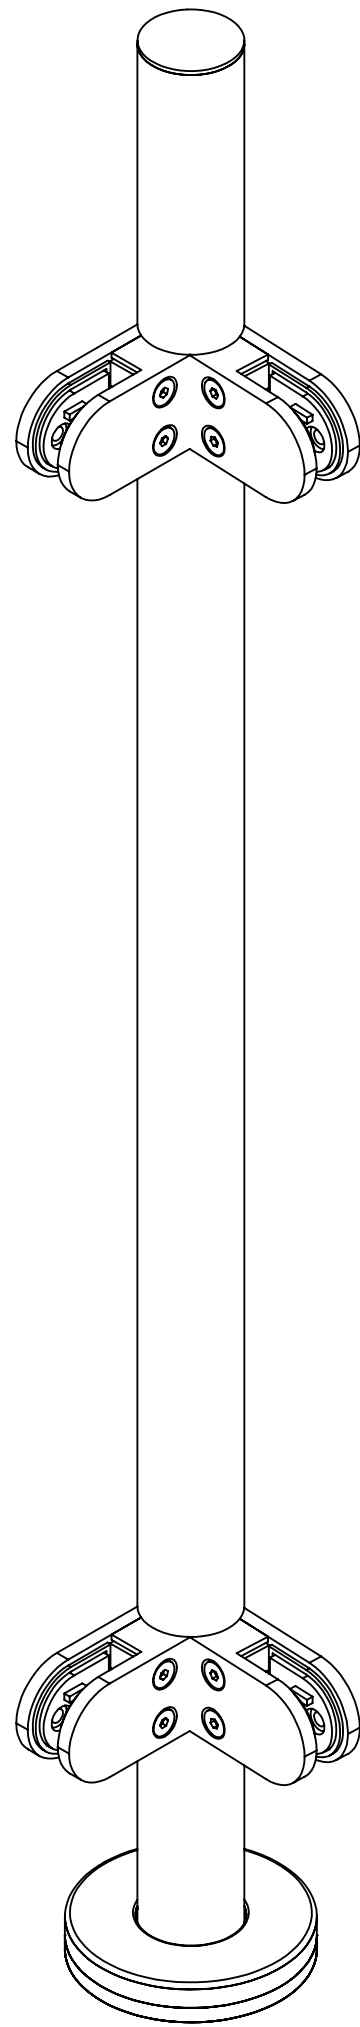

2

1

B

B

A

A

36" GLASS TOP MOUNT ROUND END POST

SKU:TRND.RGC.36.END
 UNITS: INCHES/[MM]

2

1

2

1

B

B

A

A

2

1

B

B

A

A

2

B

B

A

A

42" GLASS TOP MOUNT ROUND END POST

SKU:TRND.RGC.42.END

UNITS: INCHES/[MM]

PROPRIETARY AND COPYRIGHT

THE INFORMATION CONTAINED IN THIS DRAWING IS THE SOLE PROPERTY OF INLINE DESIGN. ANY REPRODUCTION IN PART OR AS A WHOLE WITHOUT THE WRITTEN PERMISSION OF INLINE DESIGN IS PROHIBITED