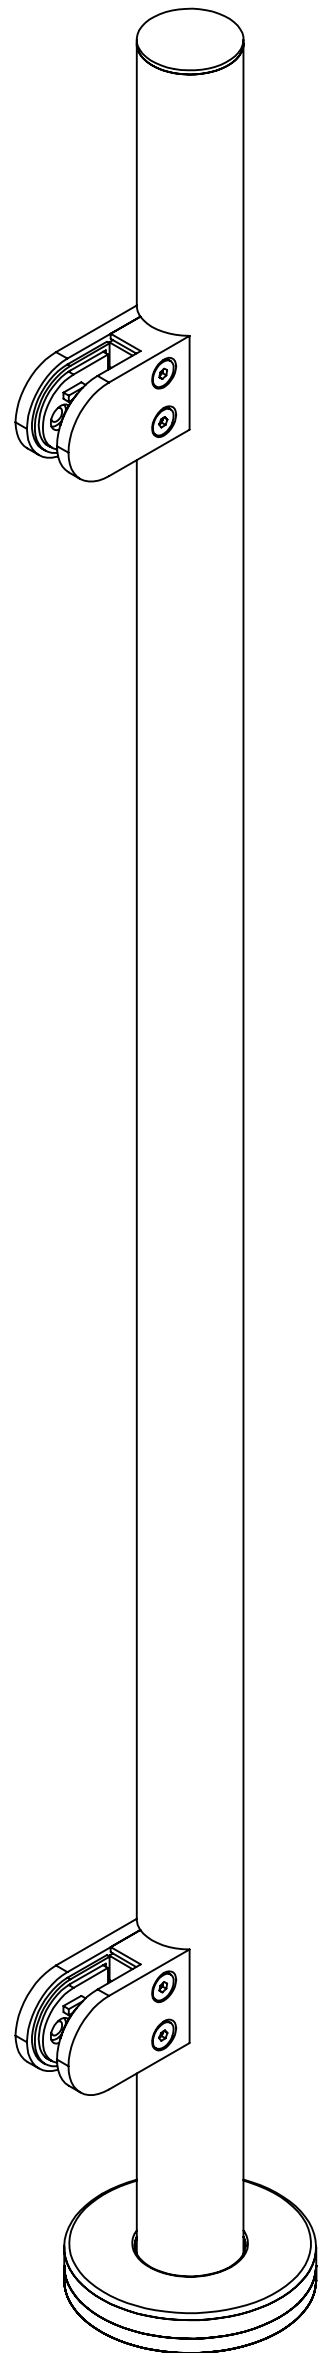

2

1

B

B

A

A

36" GLASS TOP MOUNT ROUND END POST

SKU:TRND.RGC.36.END
 UNITS: INCHES/[MM]

2

1

2

1

B

B

A

A

2

1

B

B

A

A

2

B

B

A

A

42" GLASS TOP MOUNT ROUND END POST

SKU:TRND.RGC.42.END

UNITS: INCHES/[MM]

PROPRIETARY AND COPYRIGHT

THE INFORMATION CONTAINED IN THIS DRAWING IS THE SOLE PROPERTY OF INLINE DESIGN. ANY REPRODUCTION IN PART OR AS A WHOLE WITHOUT THE WRITTEN PERMISSION OF INLINE DESIGN IS PROHIBITED