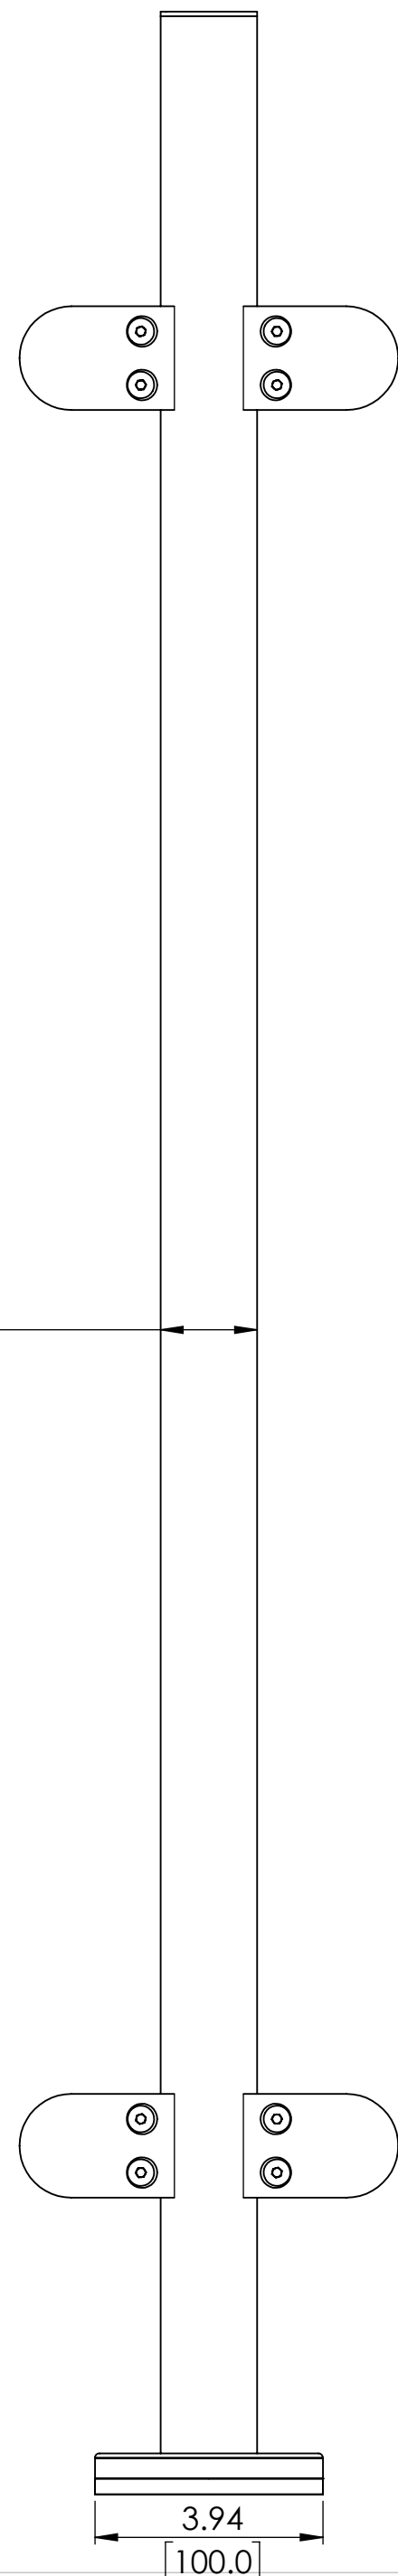

2

1

42" GLASS TOP MOUNT ROUND MIDDLE POST

SKU:TRND.RGC.42.MID
UNITS: INCHES/[MM]

2

1