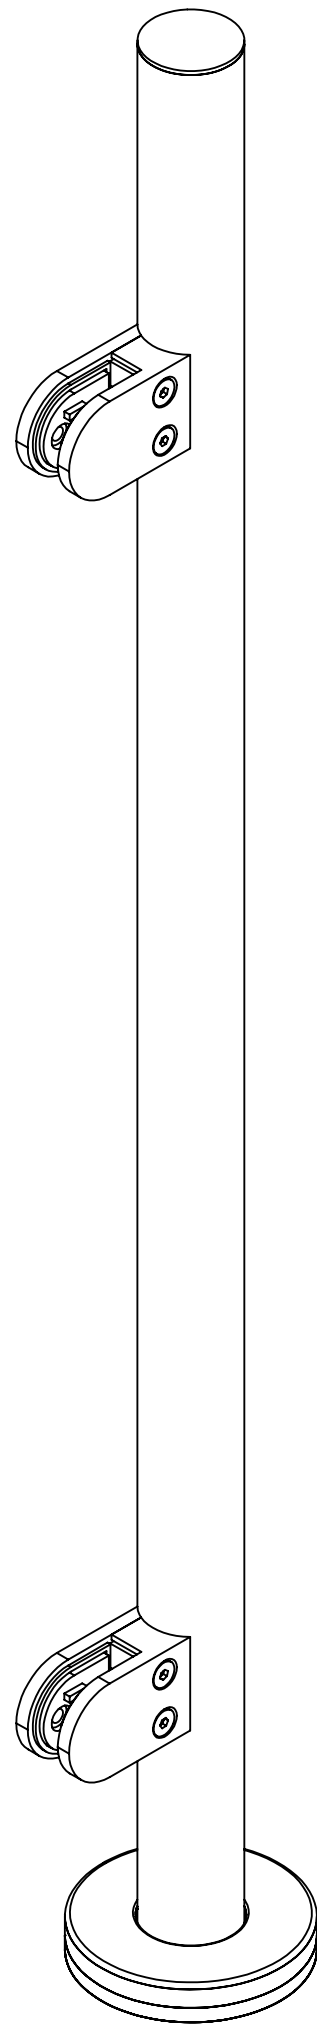

2

1

B

B

A

A

36" GLASS TOP MOUNT ROUND END POST

SKU:TRND.RGC.36.END
 UNITS: INCHES/[MM]

2

1

2

1

B

B

A

A

2

1

B

B

A

A

2

B

B

A

A

42" GLASS TOP MOUNT ROUND END POST

SKU:TRND.RGC.42.END

UNITS: INCHES/[MM]

PROPRIETARY AND COPYRIGHT

THE INFORMATION CONTAINED IN THIS DRAWING IS THE SOLE PROPERTY OF INLINE DESIGN. ANY REPRODUCTION IN PART OR AS A WHOLE WITHOUT THE WRITTEN PERMISSION OF INLINE DESIGN IS PROHIBITED