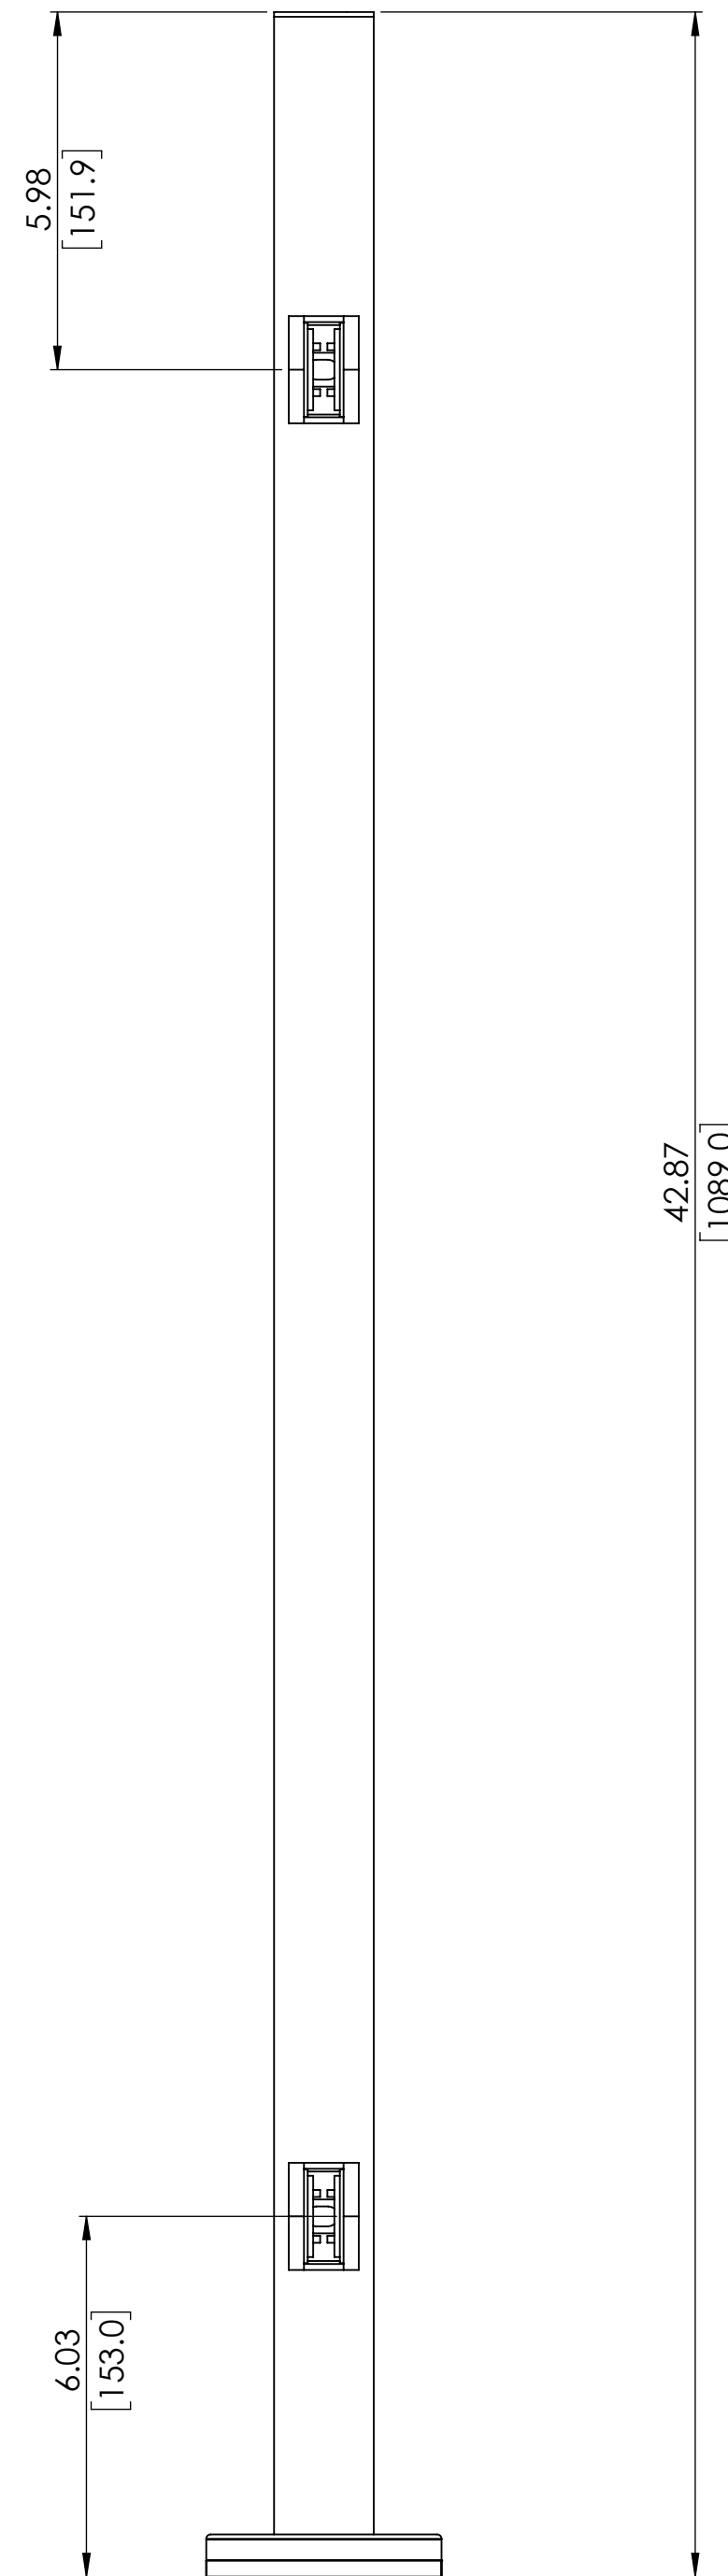

2

B

B

A

A

42" GLASS TOP MOUNT ROUND END POST

SKU:TRND.RGC.42.END

UNITS: INCHES/[MM]

PROPRIETARY AND COPYRIGHT

THE INFORMATION CONTAINED IN THIS DRAWING IS THE SOLE PROPERTY OF INLINE DESIGN. ANY REPRODUCTION IN PART OR AS A WHOLE WITHOUT THE WRITTEN PERMISSION OF INLINE DESIGN IS PROHIBITED

REVISION: 1.01

2

1