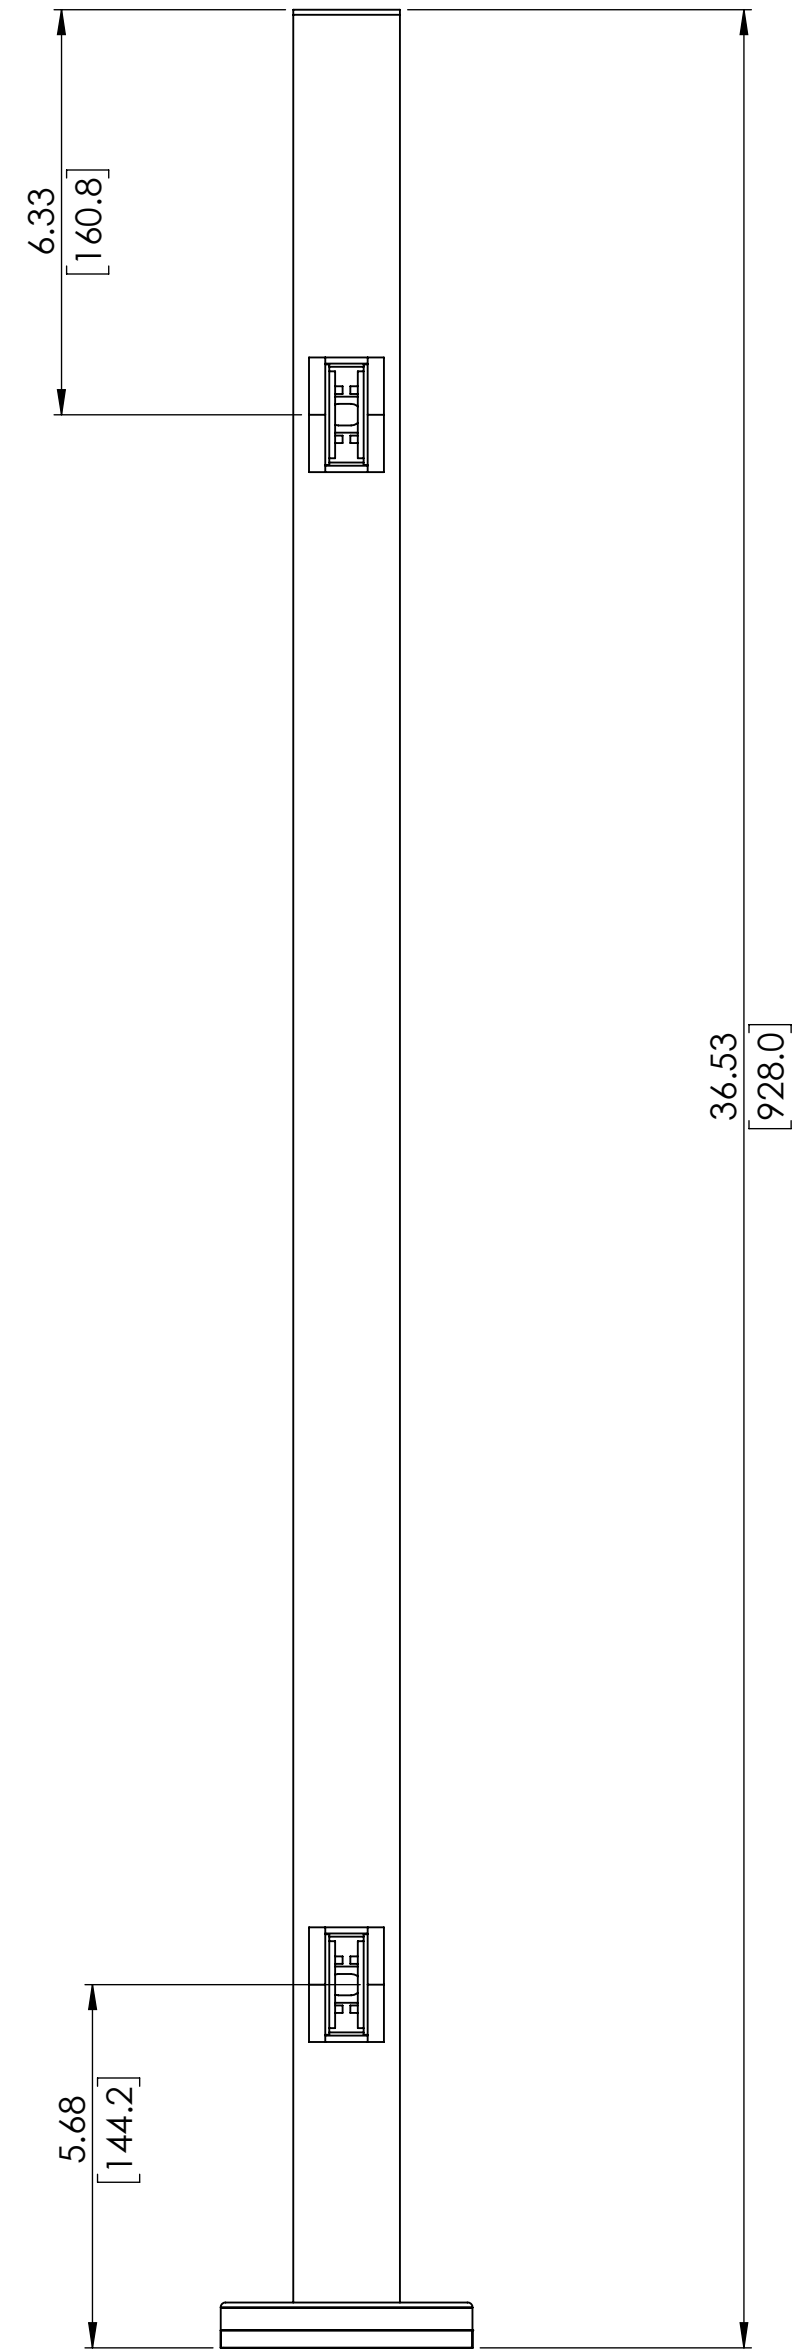

2

1

B

B

A

A

36" GLASS TOP MOUNT ROUND END POST

SKU:TRND.RGC.36.END
 UNITS: INCHES/[MM]

B

A

A

42" GLASS TOP MOUNT ROUND END POST

SKU:TRND.RGC.42.END

UNITS: INCHES/[MM]

PROPRIETARY AND COPYRIGHT

THE INFORMATION CONTAINED IN THIS DRAWING IS THE SOLE PROPERTY OF INLINE DESIGN. ANY REPRODUCTION IN PART OR AS A WHOLE WITHOUT THE WRITTEN PERMISSION OF INLINE DESIGN IS PROHIBITED

REVISION: 1.01

2

1

1.67
[42.4]

3.94
[100.0]

5.98
[151.9]

6.03
[153.0]

42.87
[1089.0]

2

1

42" GLASS TOP MOUNT ROUND MIDDLE POST

SKU:TRND.RGC.42.MID
 UNITS: INCHES/[MM]

2

1