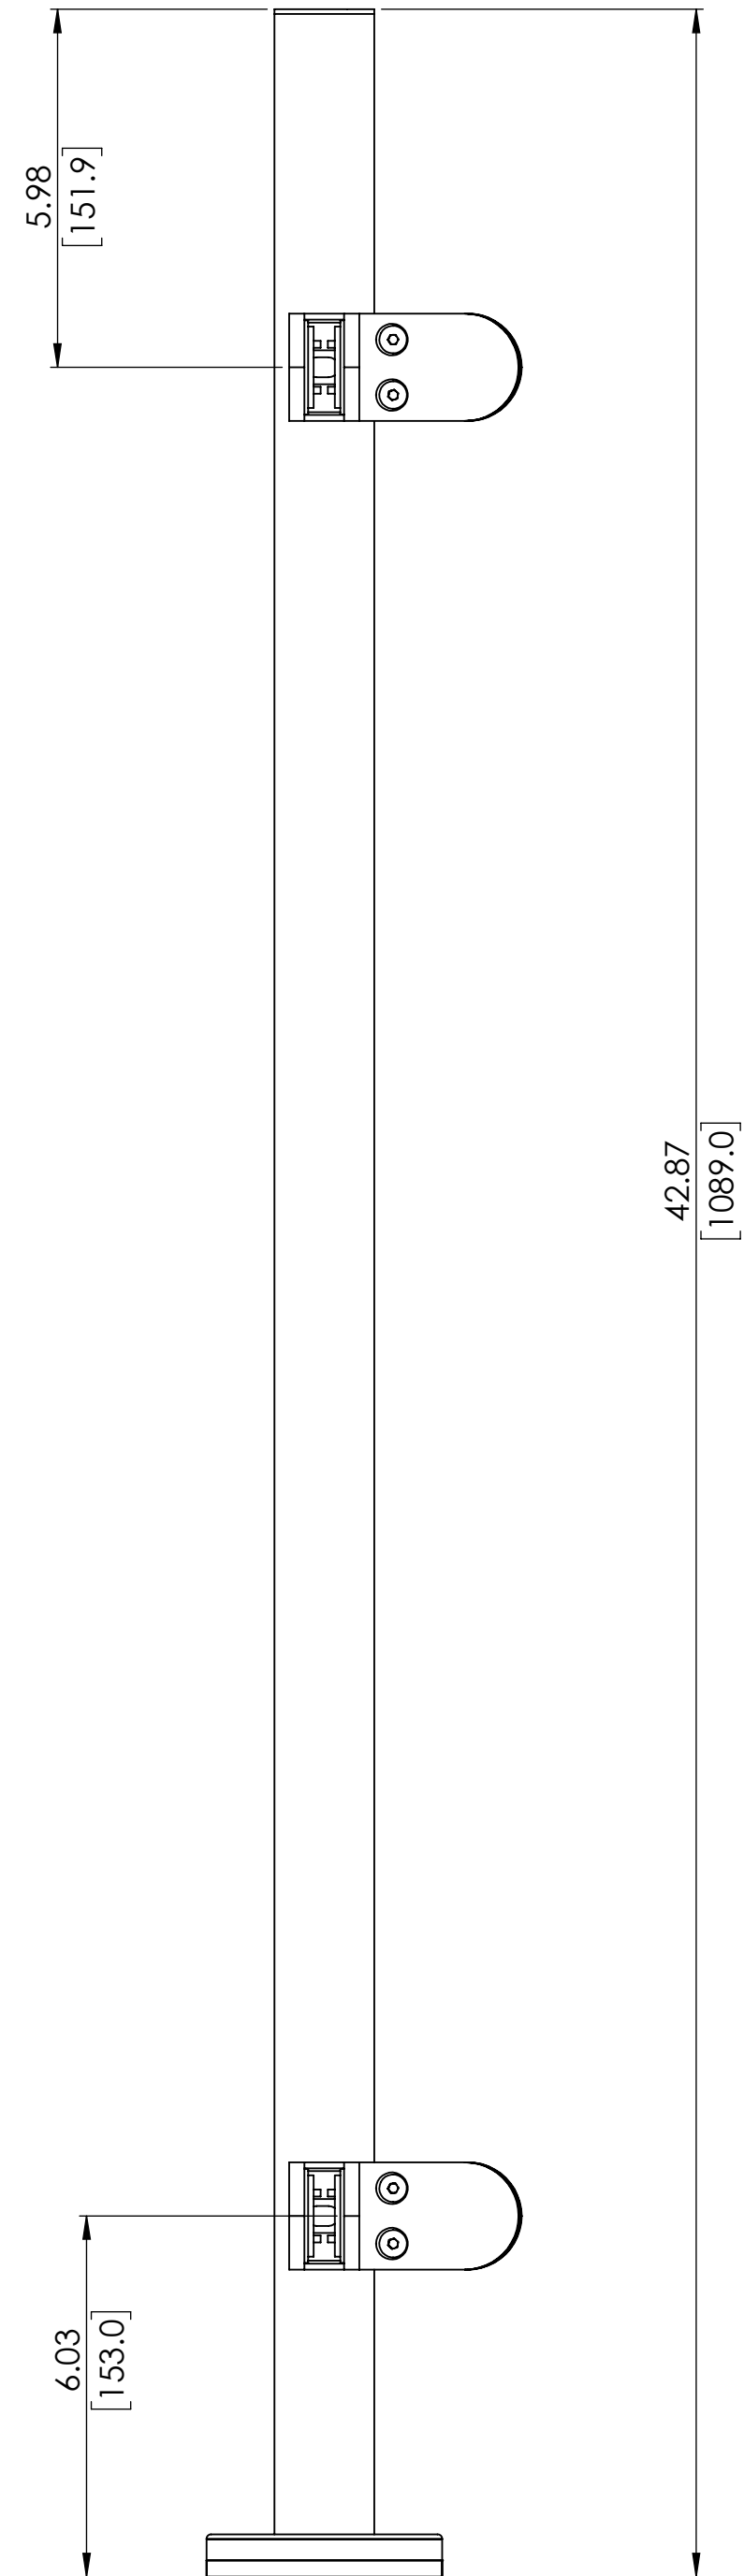

2

1

B

B

A

A

36" GLASS TOP MOUNT ROUND END POST

SKU:TRND.RGC.36.END
 UNITS: INCHES/[MM]

B

A

A

42" GLASS TOP MOUNT ROUND END POST

SKU:TRND.RGC.42.END

UNITS: INCHES/[MM]

PROPRIETARY AND COPYRIGHT

THE INFORMATION CONTAINED IN THIS DRAWING IS THE SOLE PROPERTY OF INLINE DESIGN. ANY REPRODUCTION IN PART OR AS A WHOLE WITHOUT THE WRITTEN PERMISSION OF INLINE DESIGN IS PROHIBITED

REVISION: 1.01

2

1

1.67
[42.4]

3.94
[100.0]

5.98
[151.9]

6.03
[153.0]

42.87
[1089.0]

2

1

42" GLASS TOP MOUNT ROUND MIDDLE POST

SKU:TRND.RGC.42.MID
 UNITS: INCHES/[MM]

2

1