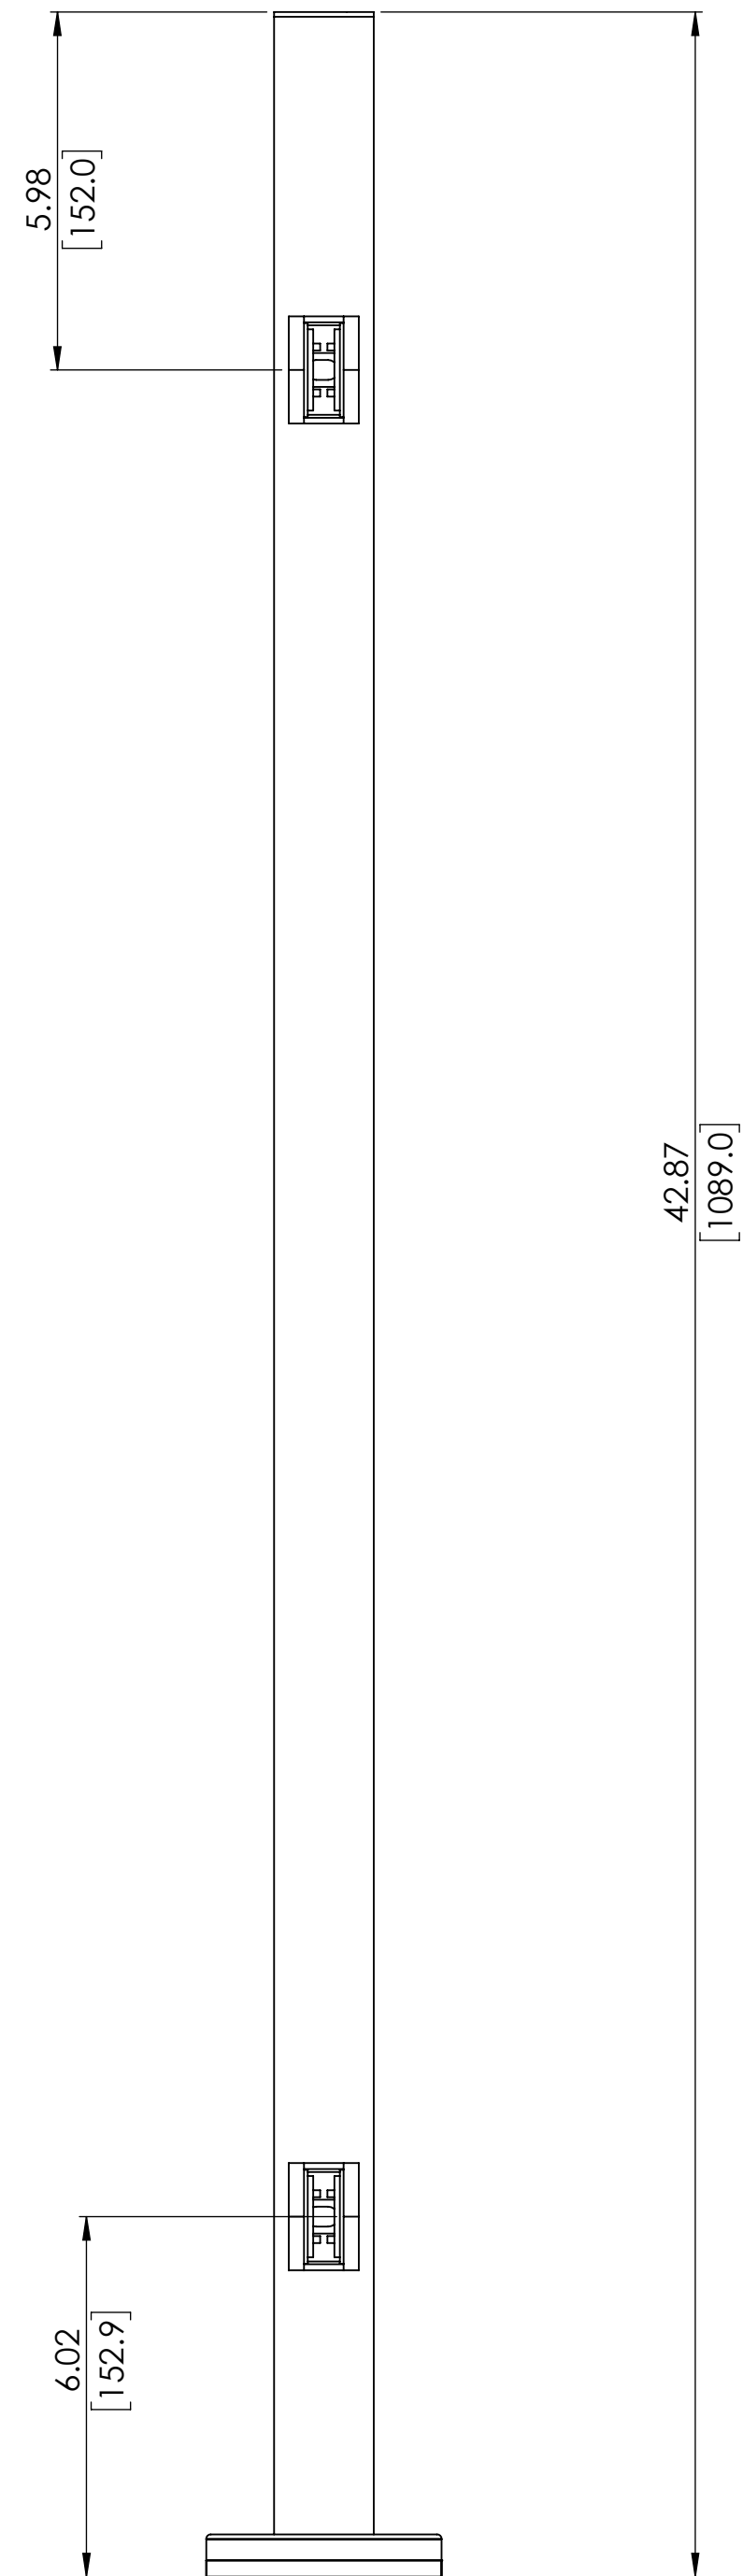

2

1

B

B

A

A

36" GLASS TOP MOUNT ROUND END POST

SKU:TRND.RGC.36.END
 UNITS: INCHES/[MM]

B

A

A

42" GLASS TOP MOUNT ROUND END POST

SKU:TRND.RGC.42.END

UNITS: INCHES/[MM]

PROPRIETARY AND COPYRIGHT

THE INFORMATION CONTAINED IN THIS DRAWING IS THE SOLE PROPERTY OF INLINE DESIGN. ANY REPRODUCTION IN PART OR AS A WHOLE WITHOUT THE WRITTEN PERMISSION OF INLINE DESIGN IS PROHIBITED

REVISION: 1.01

2

1

1.67
[42.4]

3.94
[100.0]

5.98
[151.9]

6.03
[153.0]

42.87
[1089.0]

2

1

42" GLASS TOP MOUNT ROUND MIDDLE POST

SKU:TRND.RGC.42.MID
 UNITS: INCHES/[MM]

2

1