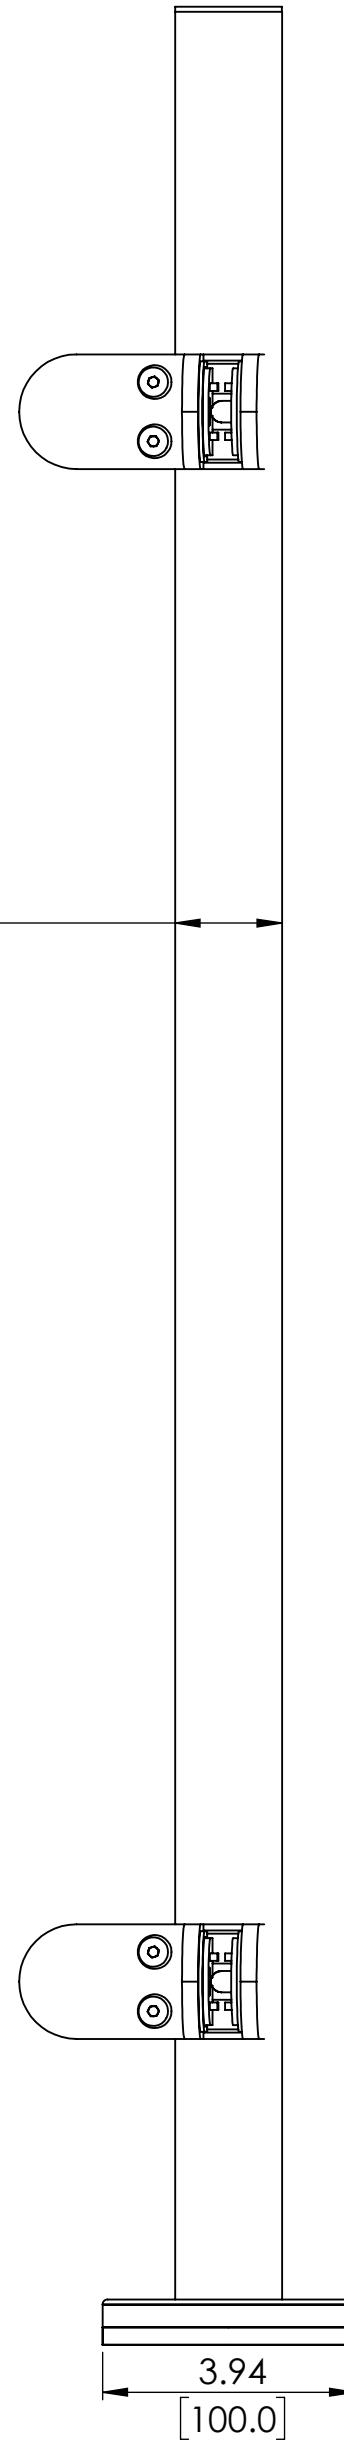

2

1

B

B

A

A

36" GLASS TOP MOUNT ROUND END POST

SKU:TRND.RGC.36.END
 UNITS: INCHES/[MM]

2

1

2

1

B

B

A

A

2

1

B

B

A

A

2

B

B

A

A

42" GLASS TOP MOUNT ROUND END POST

SKU:TRND.RGC.42.END

UNITS: INCHES/[MM]

PROPRIETARY AND COPYRIGHT

THE INFORMATION CONTAINED IN THIS DRAWING IS THE SOLE PROPERTY OF INLINE DESIGN. ANY REPRODUCTION IN PART OR AS A WHOLE WITHOUT THE WRITTEN PERMISSION OF INLINE DESIGN IS PROHIBITED