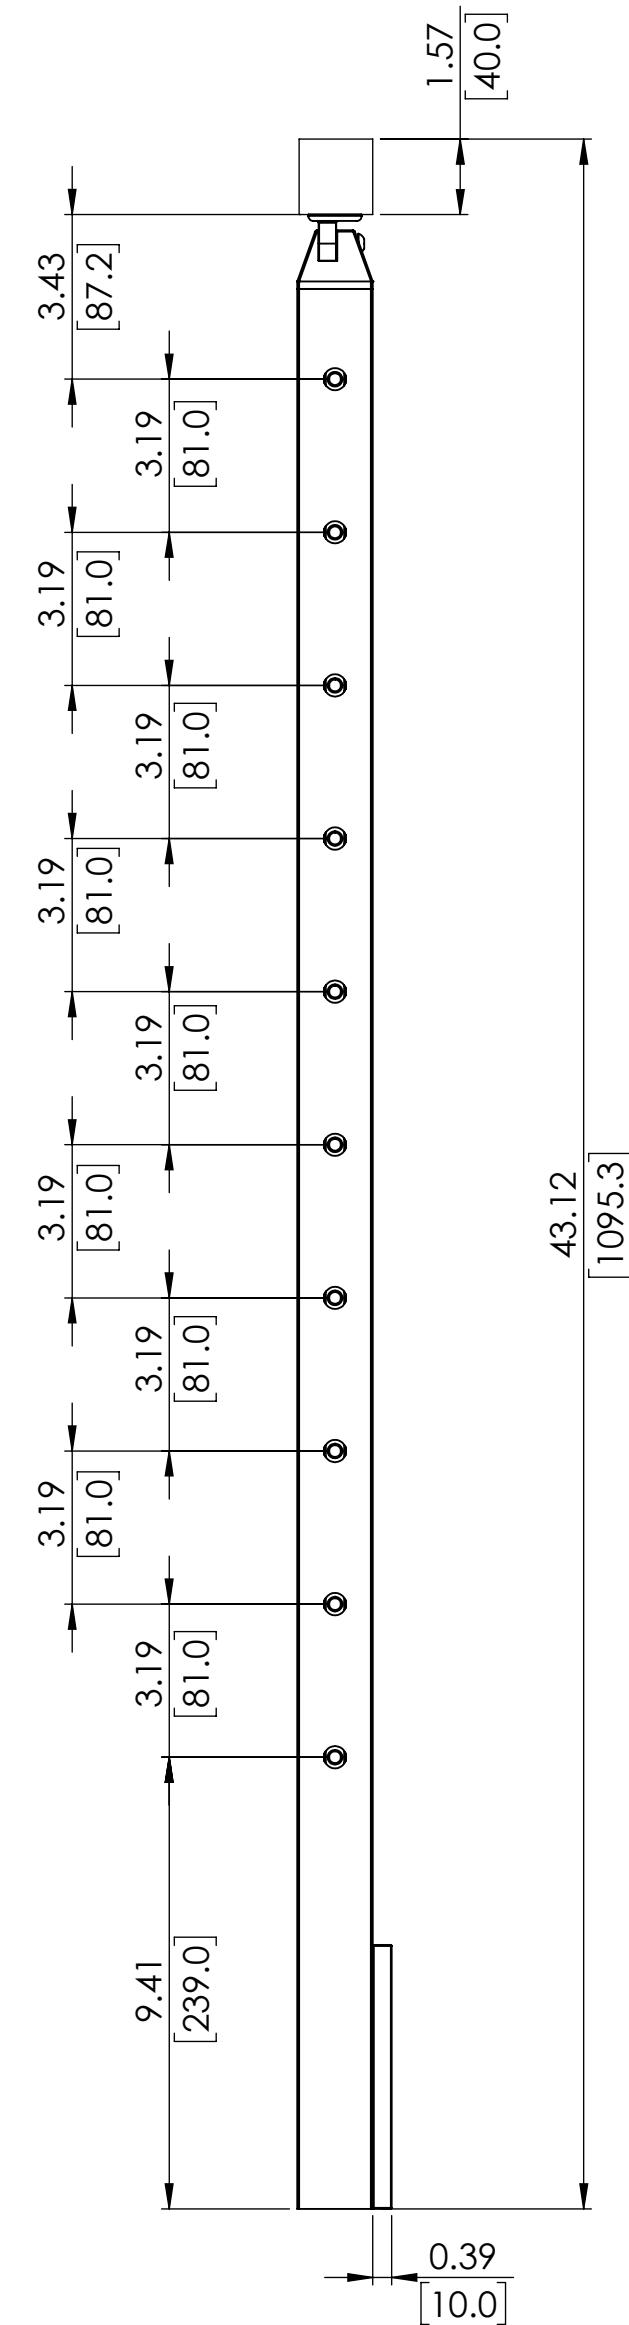

42" CABLE FASCIA MOUNT SQUARE INSIDE CORNER POST FOR HANDRAIL

SKU: FSQU.PL.42.CRN.I

UNITS: INCHES/[MM]

LEFT

RIGHT

LEFT

RIGHT

B

B

A

A

36" CABLE FASCIA MOUNT SQUARE INSIDE CORNER POST FOR HANDRAIL

SKU: FSQU.PL.36.CRN.I

UNITS: INCHES/[MM]