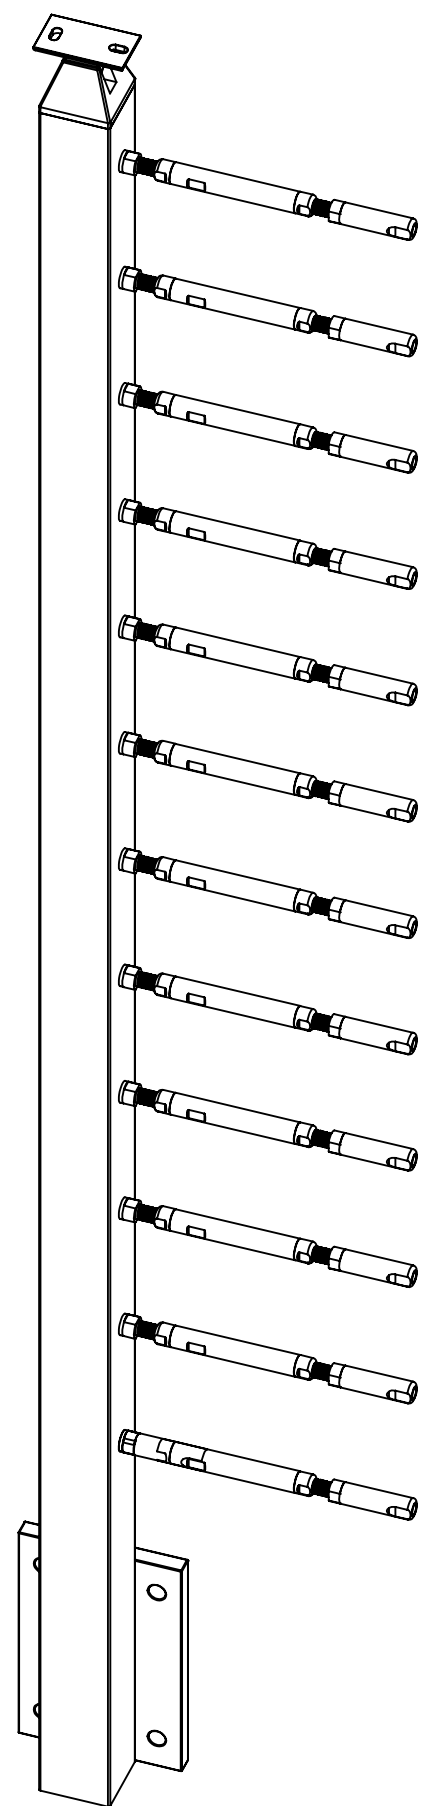

B

B

A

A

LEFT

RIGHT

LEFT

RIGHT

42" CABLE FASCIA MOUNT SQUARE INSIDE CORNER POST FOR HANDRAIL

SKU: FSQU.PL.42.CRN.I

UNITS: INCHES/[MM]

LEFT

RIGHT

LEFT

RIGHT

B

B

A

A

36" CABLE FASCIA MOUNT SQUARE INSIDE CORNER POST FOR HANDRAIL

SKU: FSQU.PL.36.CRN.I

UNITS: INCHES/[MM]