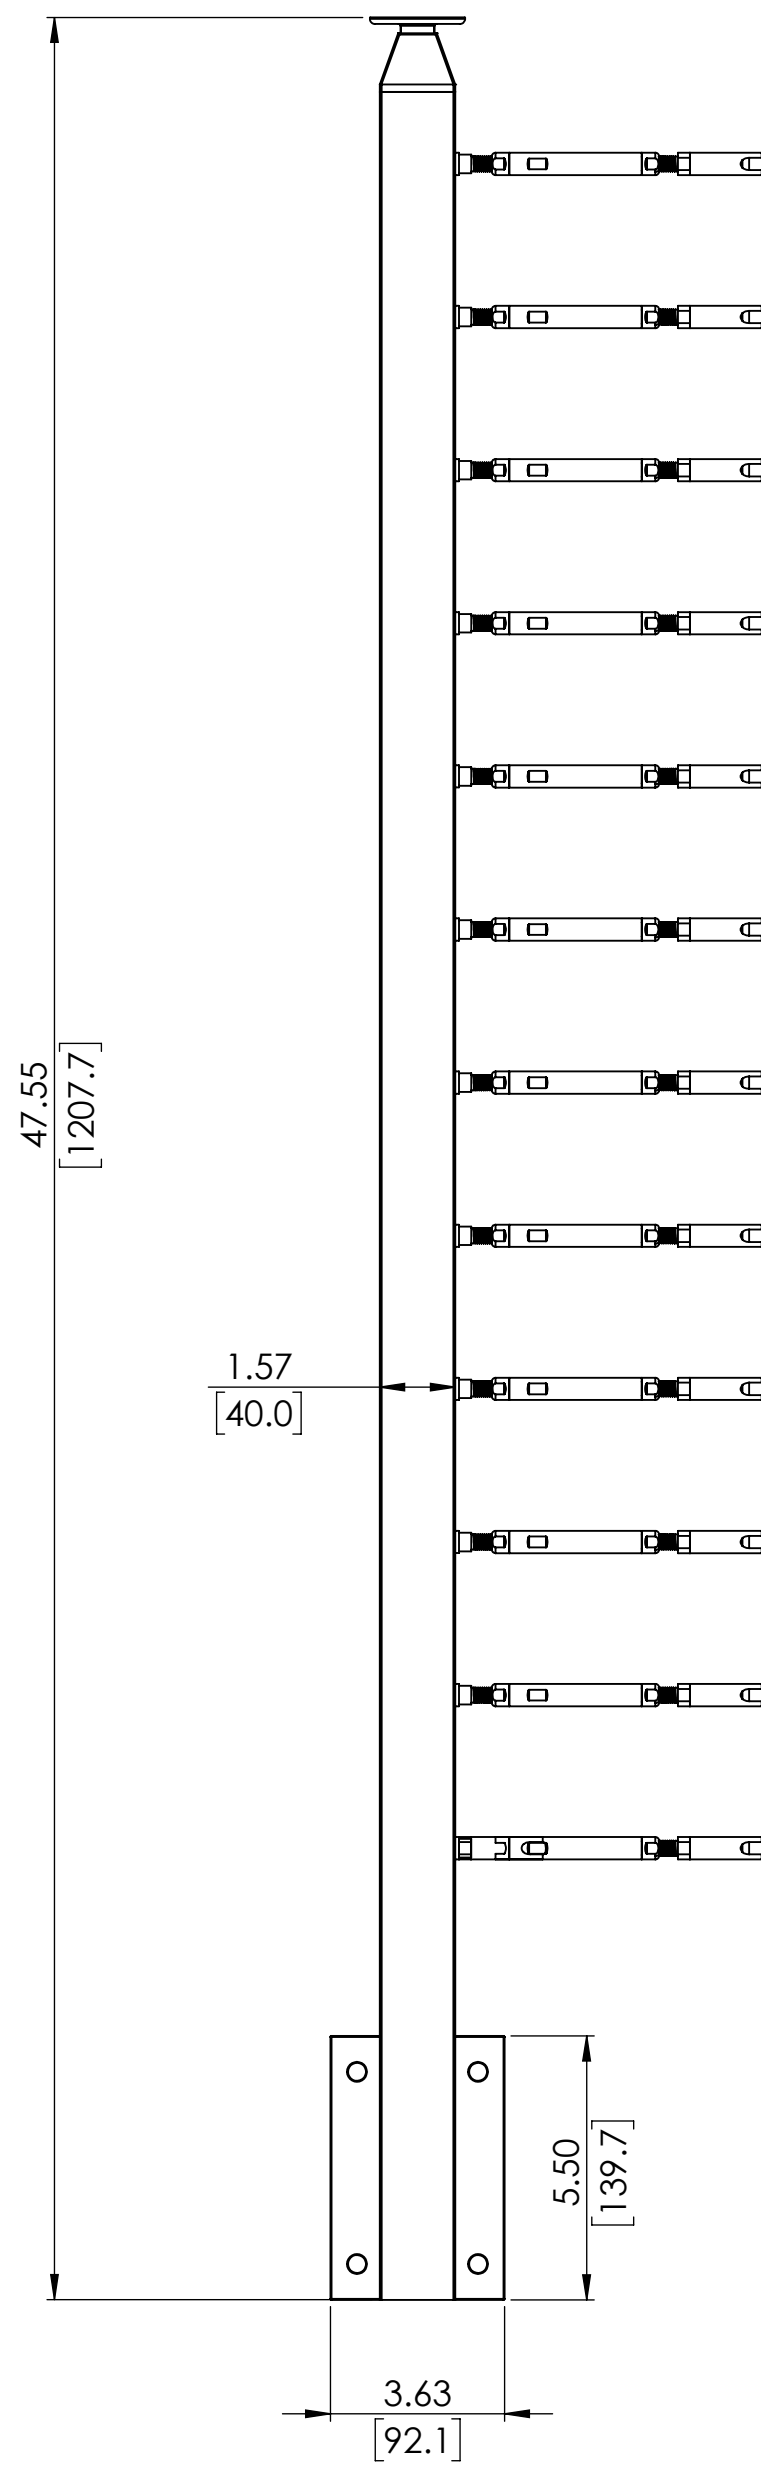

B

B

A

A

LEFT

RIGHT

LEFT

RIGHT

42" CABLE FASCIA MOUNT SQUARE INSIDE CORNER POST FOR HANDRAIL

SKU: FSQU.PL.42.CRN.I

UNITS: INCHES/[MM]

LEFT

RIGHT

LEFT

RIGHT

B

B

A

A

36" CABLE FASCIA MOUNT SQUARE INSIDE CORNER POST FOR HANDRAIL

SKU: FSQU.PL.36.CRN.I

UNITS: INCHES/[MM]