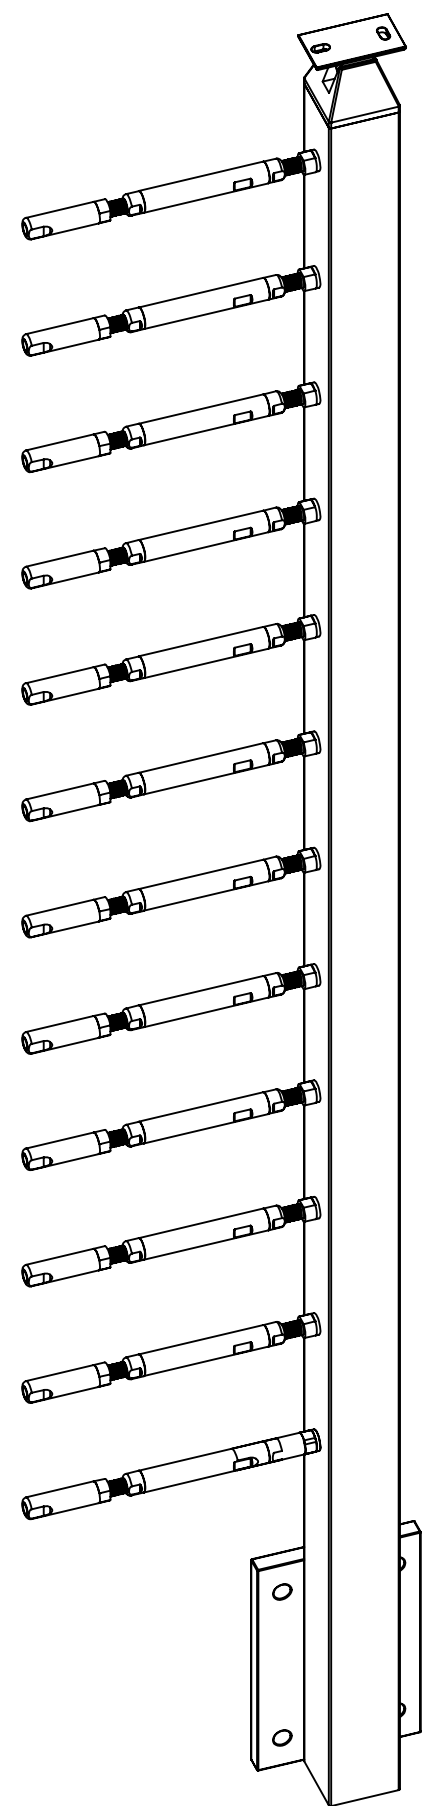

B

B

A

A

LEFT

RIGHT

LEFT

RIGHT

42" CABLE FASCIA MOUNT SQUARE INSIDE CORNER POST FOR HANDRAIL

SKU: FSQU.PL.42.CRN.I

UNITS: INCHES/[MM]

LEFT

RIGHT

LEFT

RIGHT

B

B

A

A

36" CABLE FASCIA MOUNT SQUARE INSIDE CORNER POST FOR HANDRAIL

SKU: FSQU.PL.36.CRN.I

UNITS: INCHES/[MM]