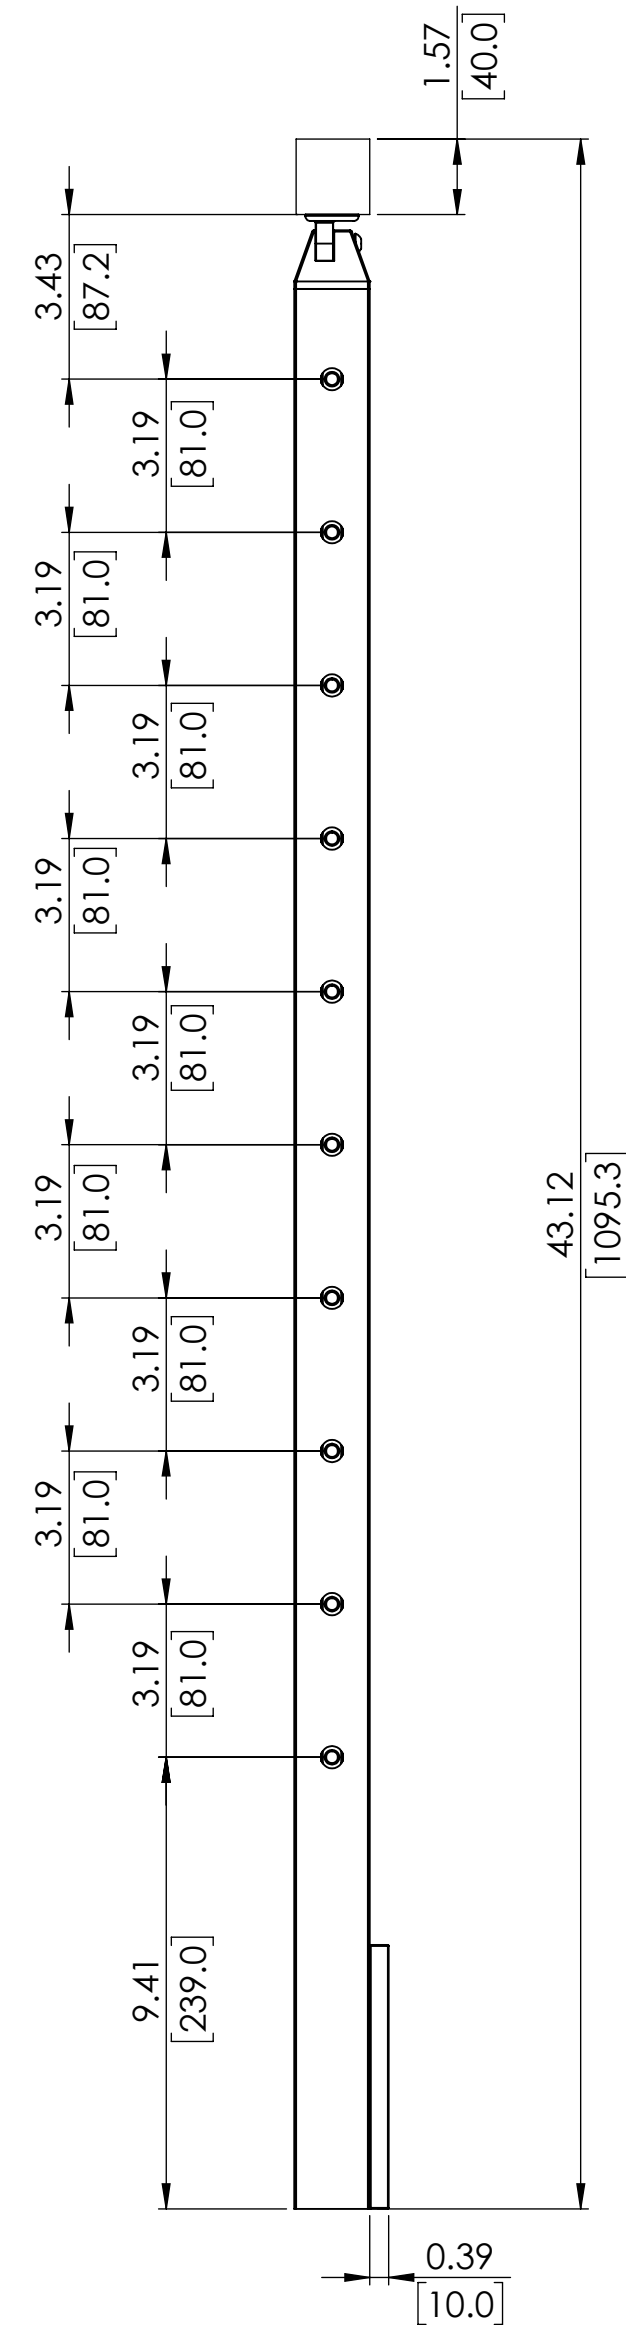

42" CABLE FASCIA MOUNT SQUARE INSIDE CORNER POST FOR HANDRAIL

SKU: FSQU.PL.42.CRN.I

UNITS: INCHES/[MM]

LEFT

RIGHT

LEFT

RIGHT

B

B

A

A

36" CABLE FASCIA MOUNT SQUARE INSIDE CORNER POST FOR HANDRAIL

SKU: FSQU.PL.36.CRN.I

UNITS: INCHES/[MM]