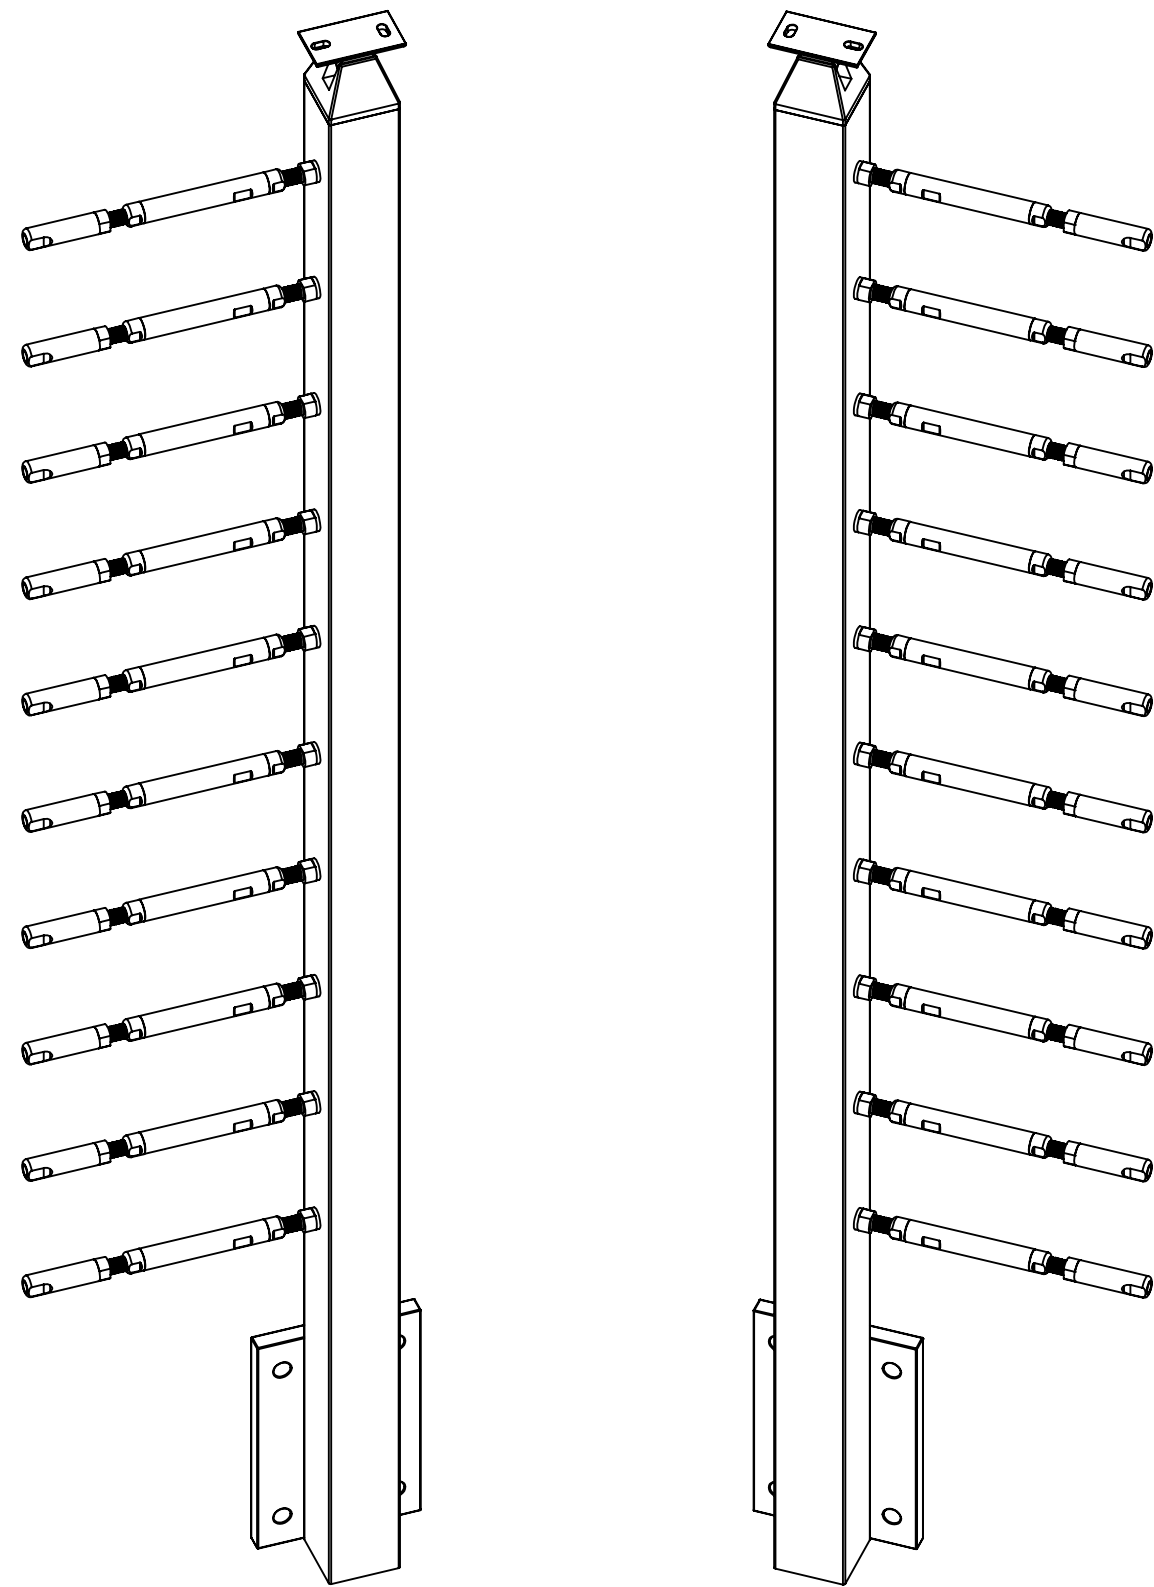

42" CABLE FASCIA MOUNT SQUARE INSIDE CORNER POST FOR HANDRAIL

SKU: FSQU.PL.42.CRN.I

UNITS: INCHES/[MM]

LEFT

RIGHT

LEFT

RIGHT

B

B

A

A

36" CABLE FASCIA MOUNT SQUARE INSIDE CORNER POST FOR HANDRAIL

SKU: FSQU.PL.36.CRN.I

UNITS: INCHES/[MM]