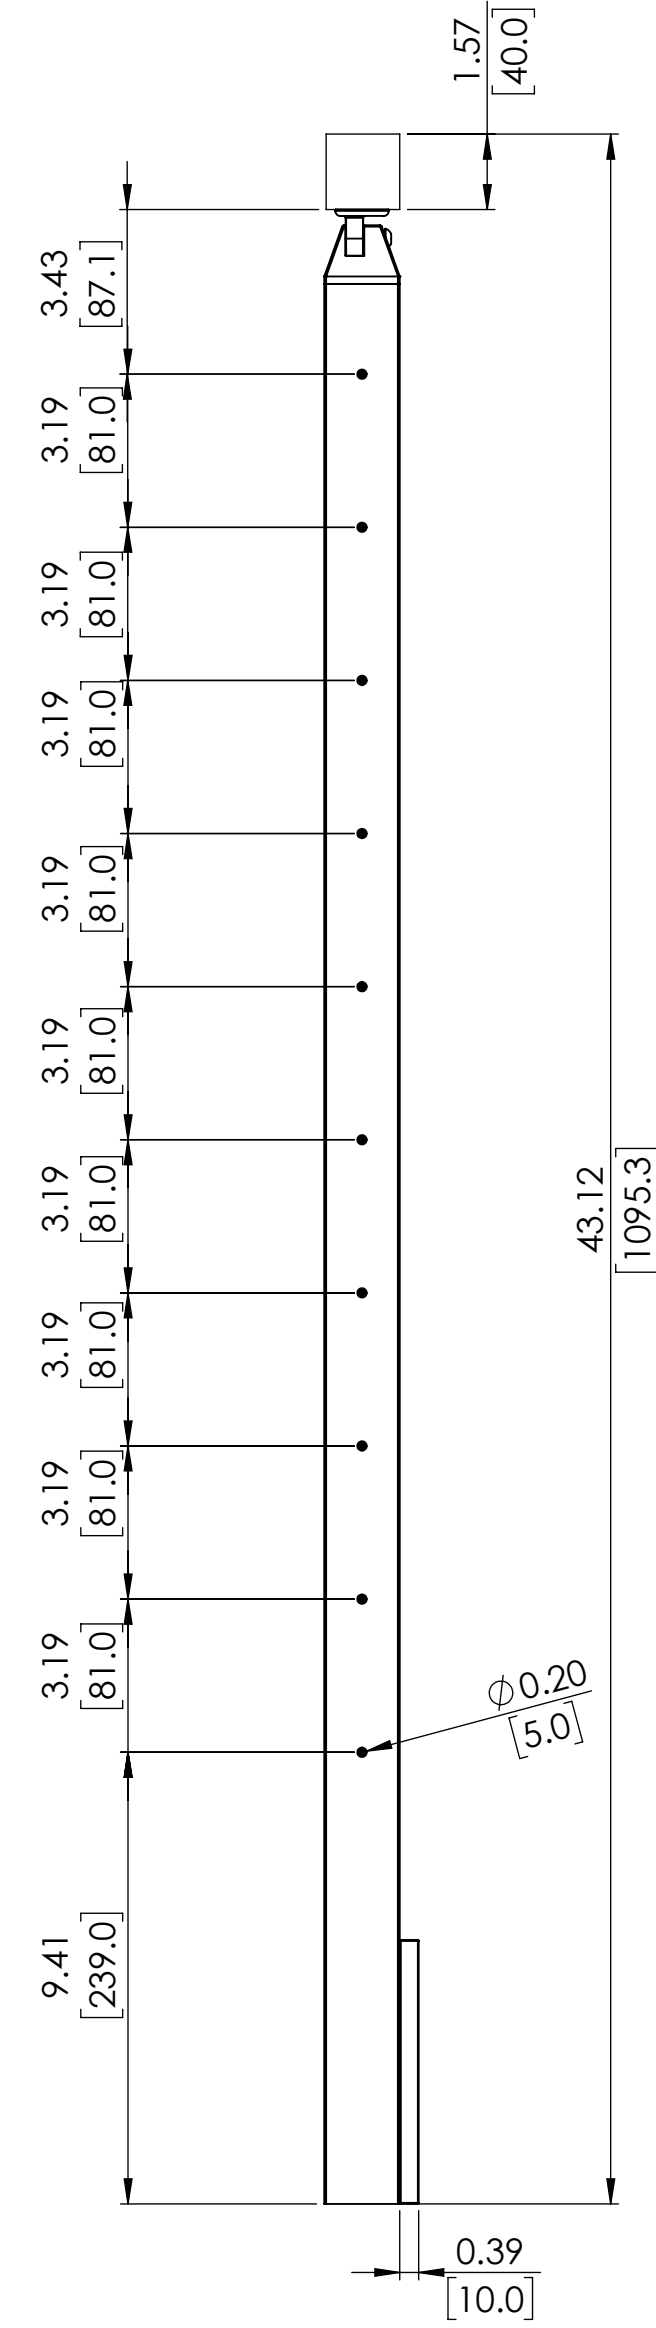

42" CABLE FASCIA MOUNT SQUARE INSIDE CORNER POST FOR HANDRAIL

SKU: FSQU.PL.42.CRN.I

UNITS: INCHES/[MM]

LEFT

RIGHT

LEFT

RIGHT

B

B

A

A

36" CABLE FASCIA MOUNT SQUARE INSIDE CORNER POST FOR HANDRAIL

SKU: FSQU.PL.36.CRN.I

UNITS: INCHES/[MM]