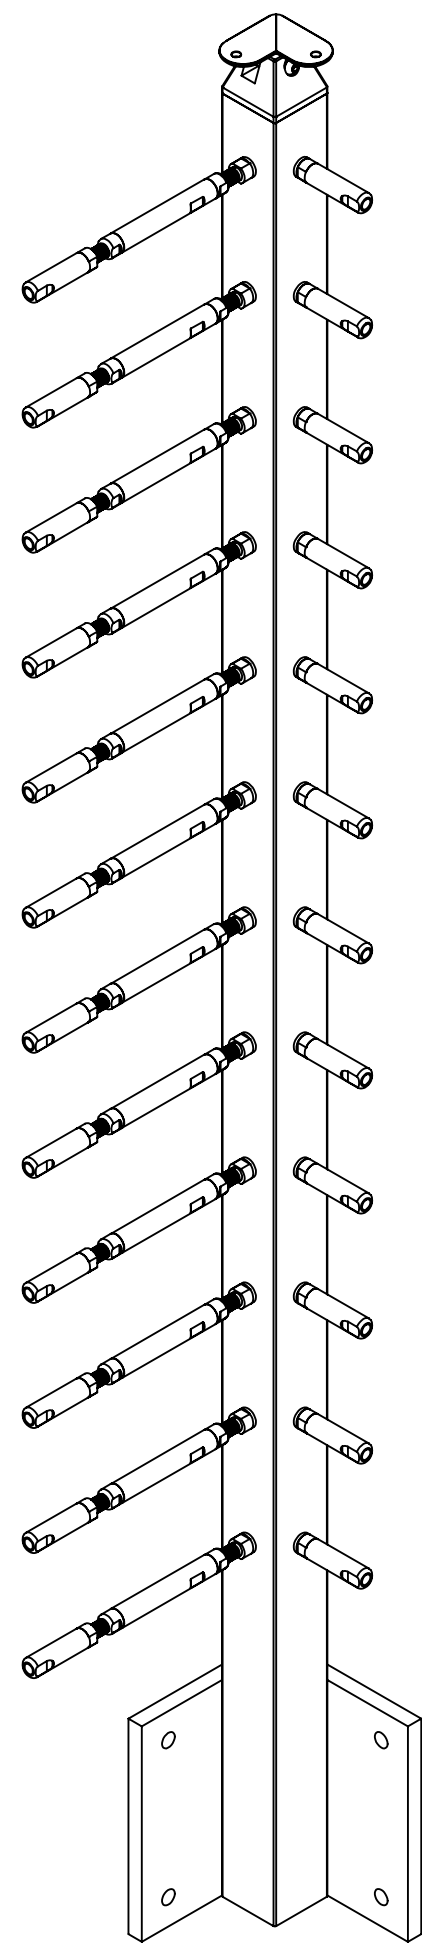

B

B

A

A

42" CABLE FASCIA MOUNT SQUARE INSIDE CORNER POST FOR HANDRAIL

SKU: FSQU.PL.42.CRN.I

UNITS: INCHES/[MM]