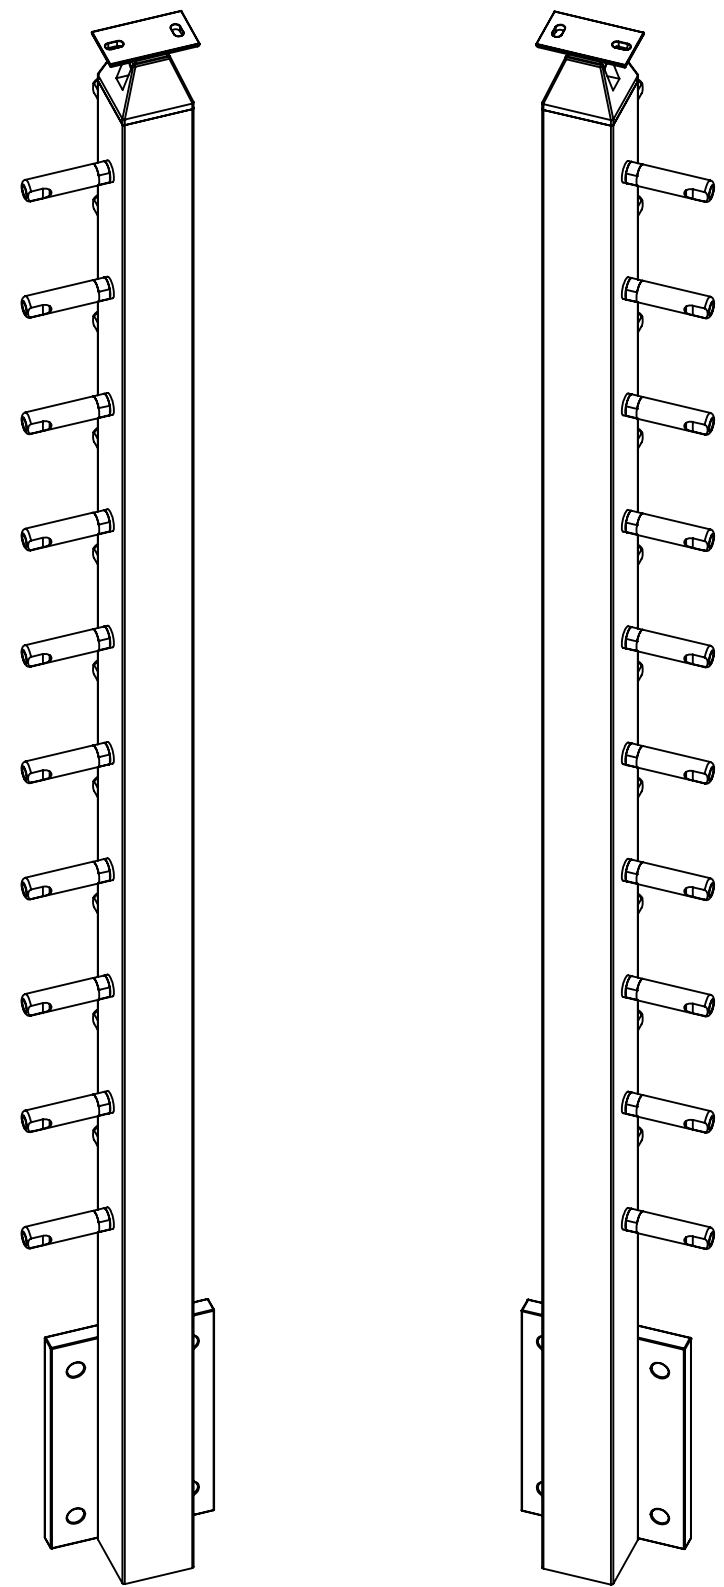

42" CABLE FASCIA MOUNT SQUARE INSIDE CORNER POST FOR HANDRAIL

SKU: FSQU.PL.42.CRN.I

UNITS: INCHES/[MM]

LEFT

RIGHT

LEFT

RIGHT

B

B

A

A

36" CABLE FASCIA MOUNT SQUARE INSIDE CORNER POST FOR HANDRAIL

SKU: FSQU.PL.36.CRN.I

UNITS: INCHES/[MM]