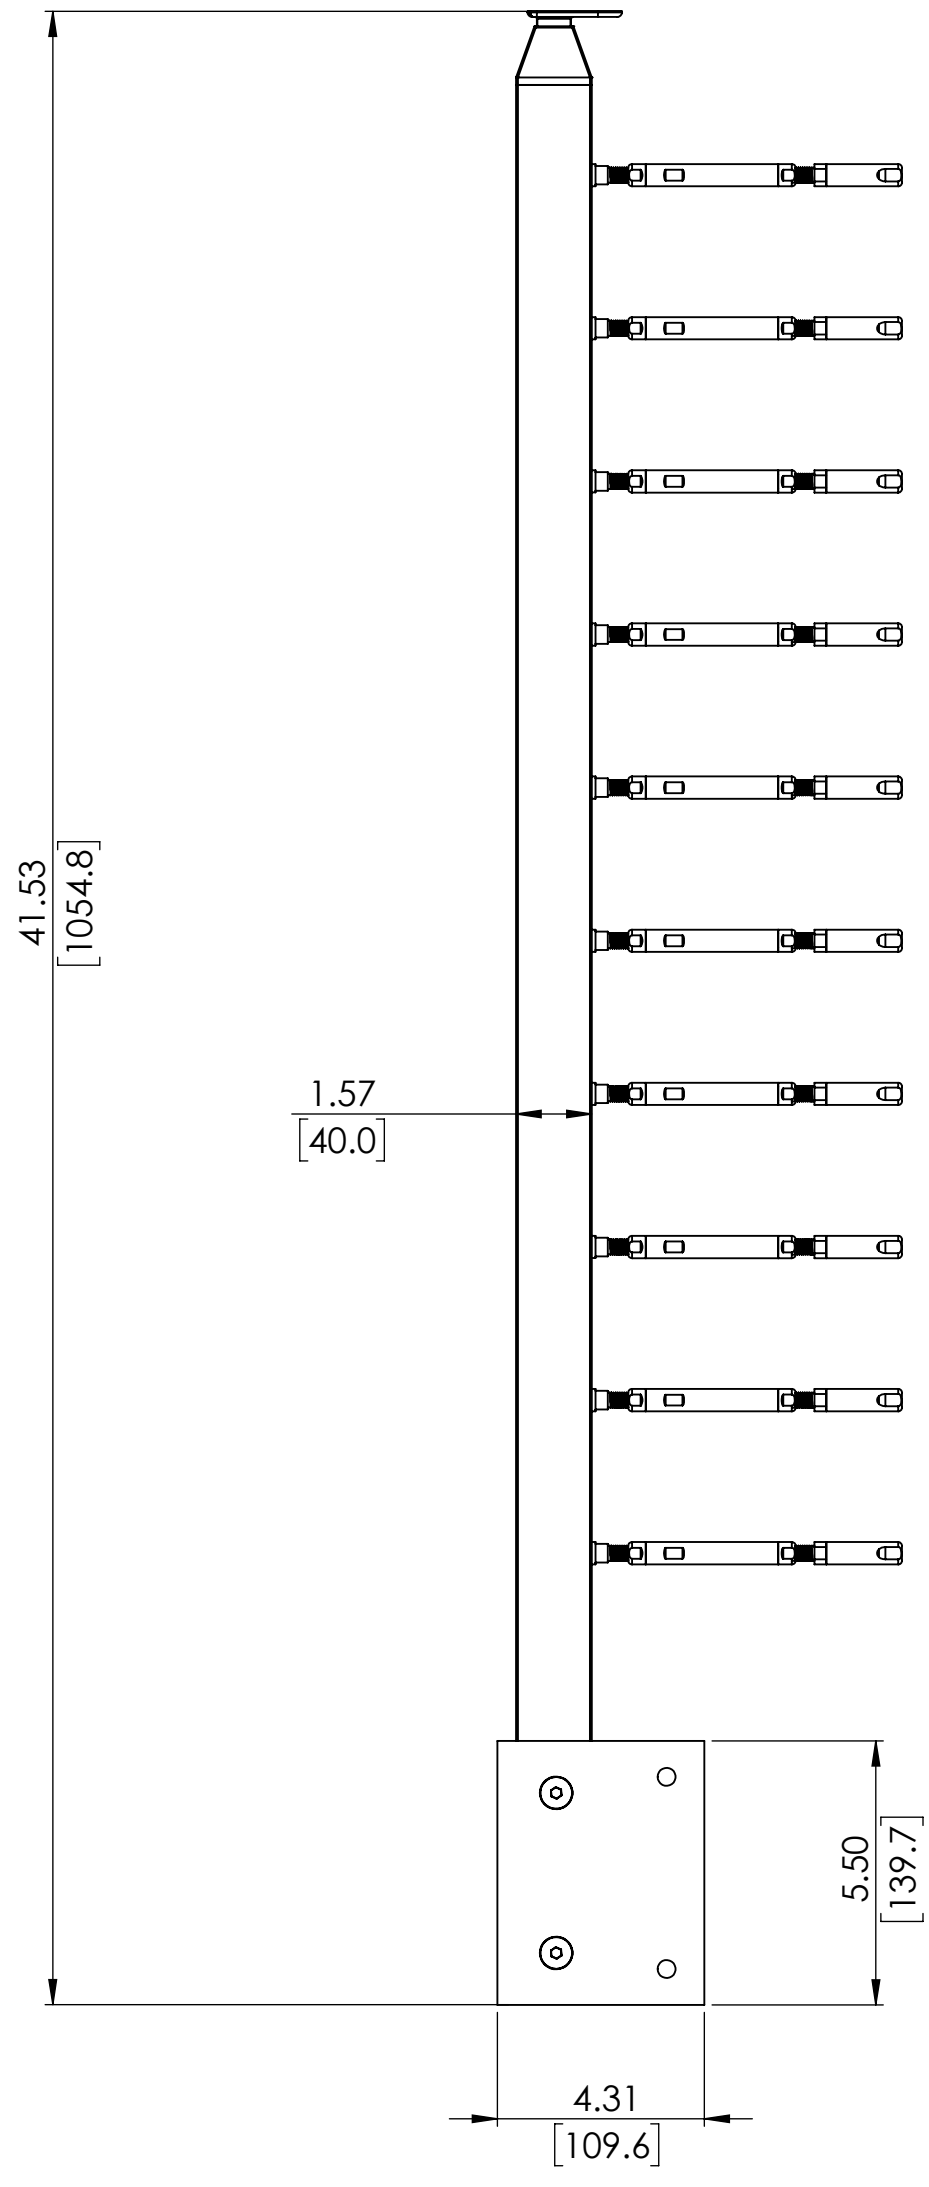

B

B

A

A

36" CABLE FASCIA MOUNT SQUARE INSIDE CORNER POST FOR HANDRAIL

SKU: FSQU.PL.36.CRN.I

UNITS: INCHES/[MM]