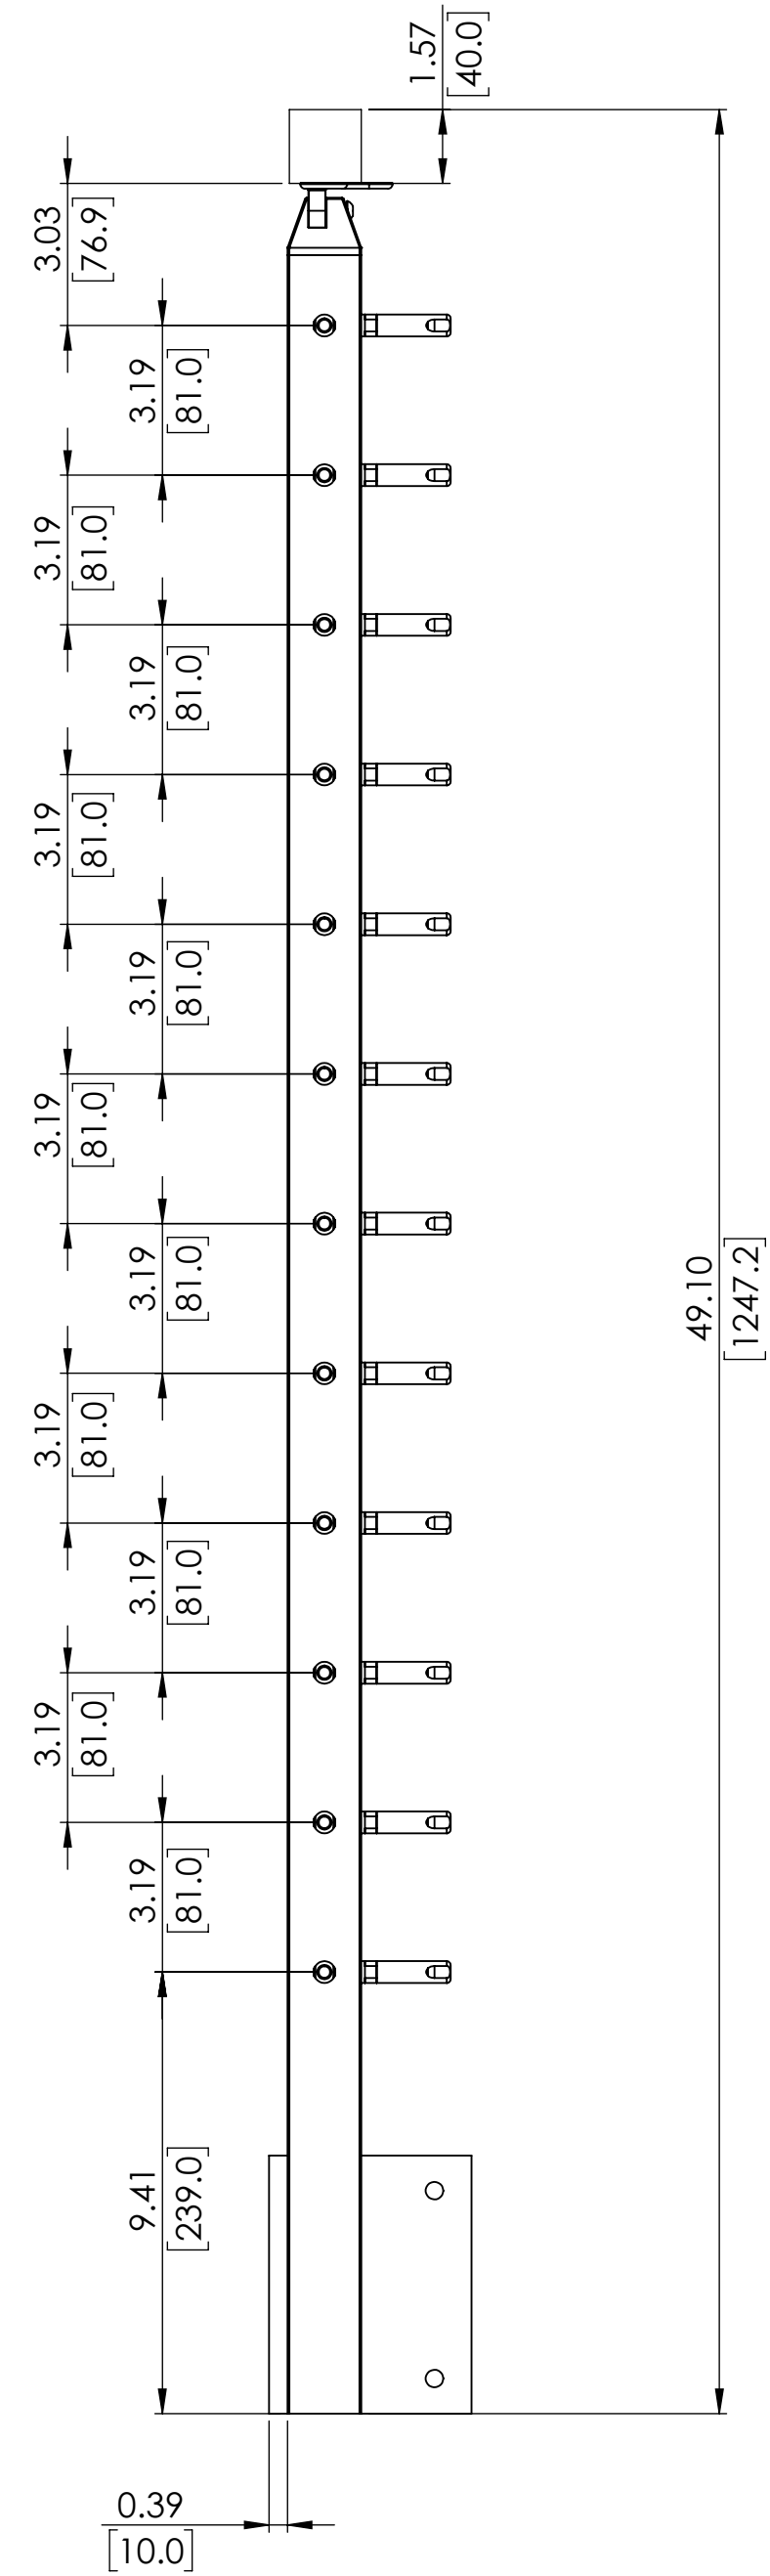

B

B

A

A

42" CABLE FASCIA MOUNT SQUARE INSIDE CORNER POST FOR HANDRAIL

SKU: FSQU.PL.42.CRN.I

UNITS: INCHES/[MM]