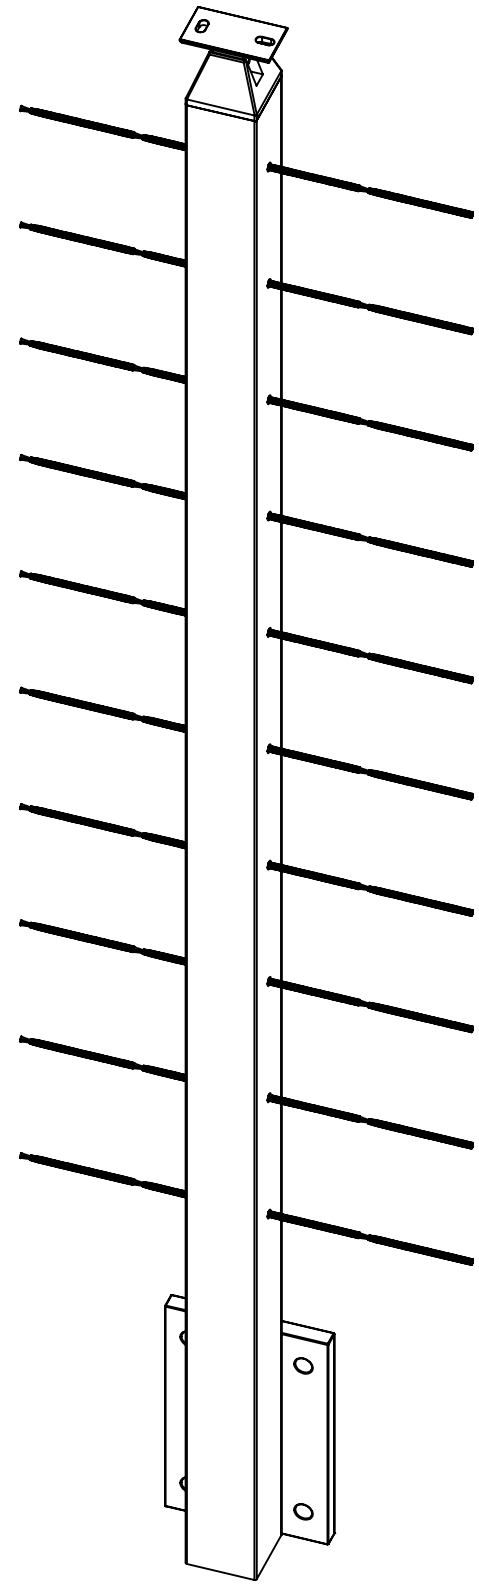

42" CABLE FASCIA MOUNT SQUARE INSIDE CORNER POST FOR HANDRAIL

SKU: FSQU.PL.42.CRN.I

UNITS: INCHES/[MM]

LEFT

RIGHT

LEFT

RIGHT

B

B

A

A

36" CABLE FASCIA MOUNT SQUARE INSIDE CORNER POST FOR HANDRAIL

SKU: FSQU.PL.36.CRN.I

UNITS: INCHES/[MM]