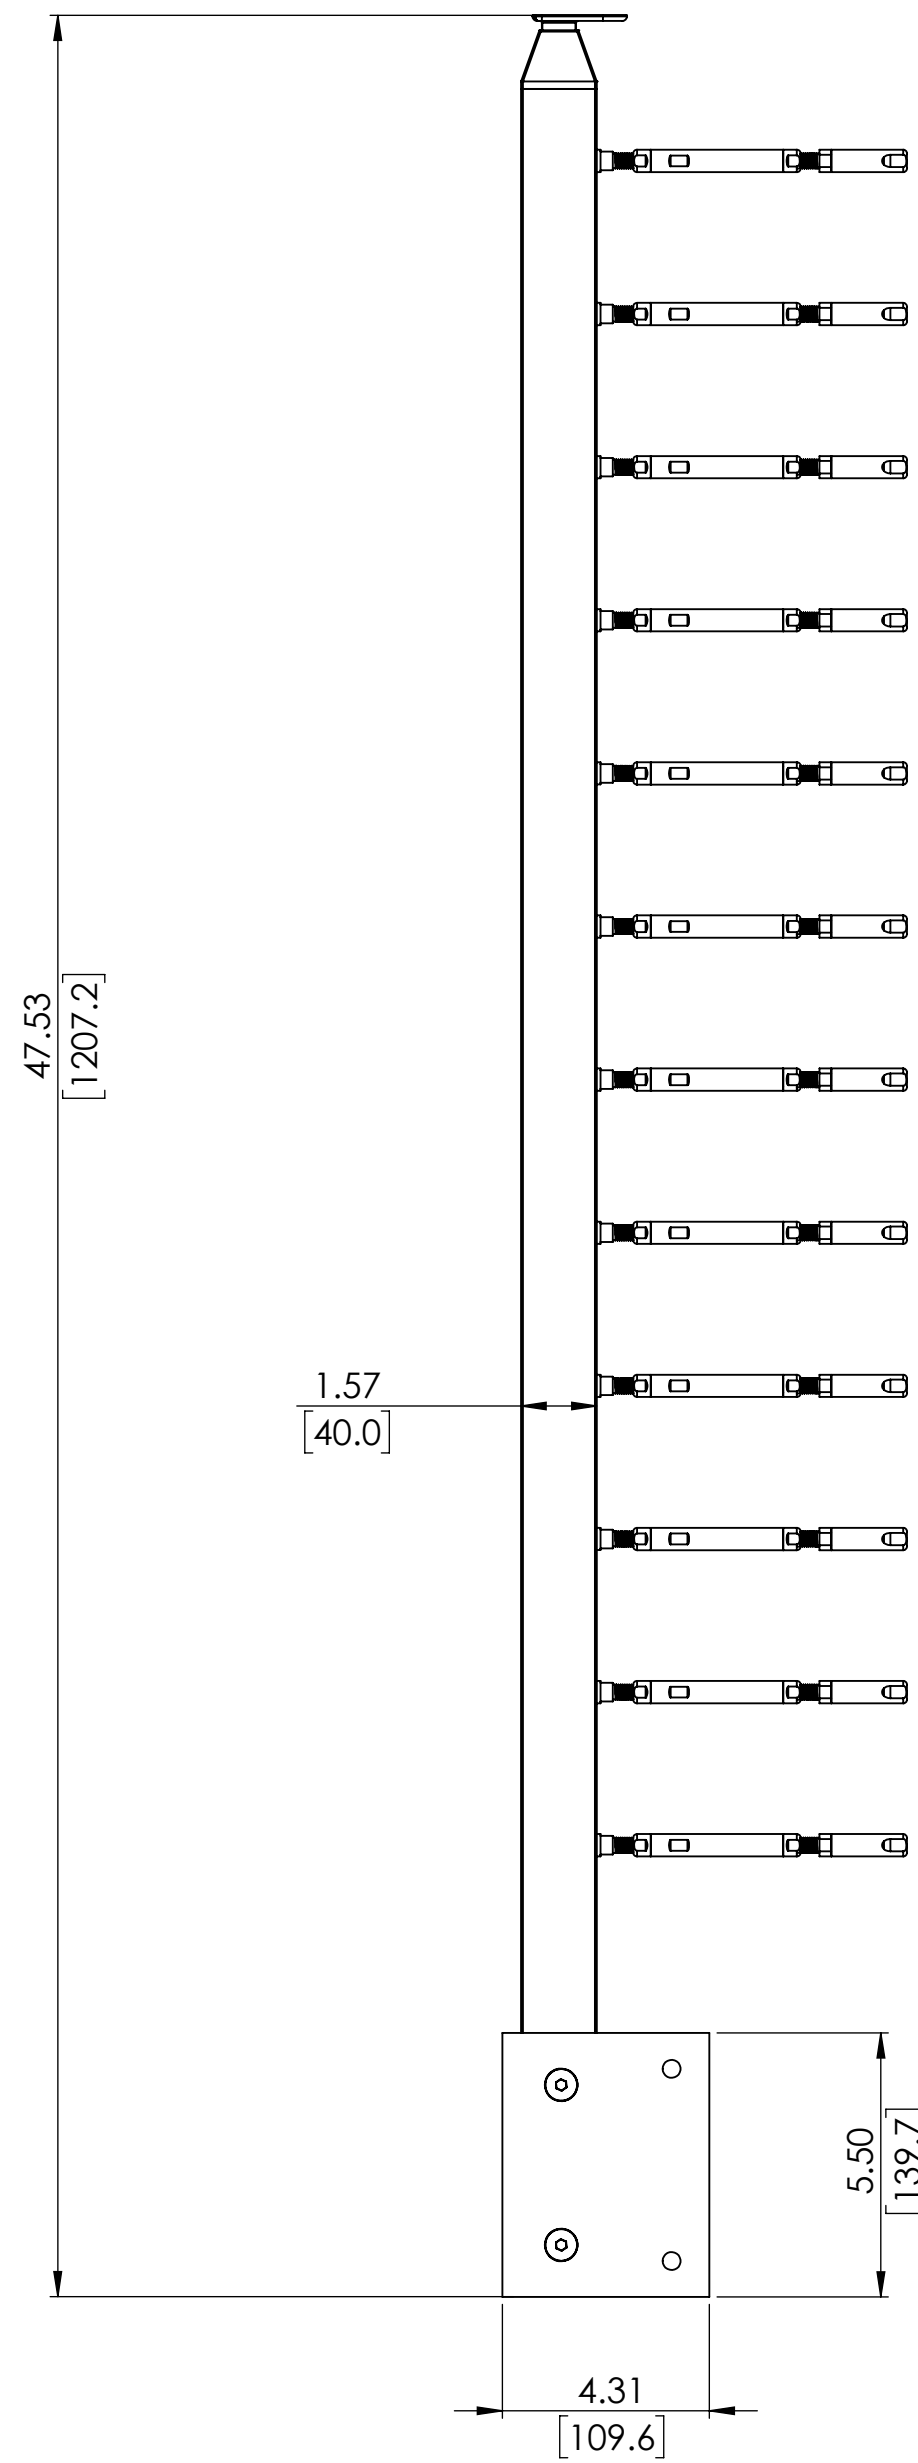

B

B

A

A

42" CABLE FASCIA MOUNT SQUARE INSIDE CORNER POST FOR HANDRAIL

SKU: FSQU.PL.42.CRN.I

UNITS: INCHES/[MM]