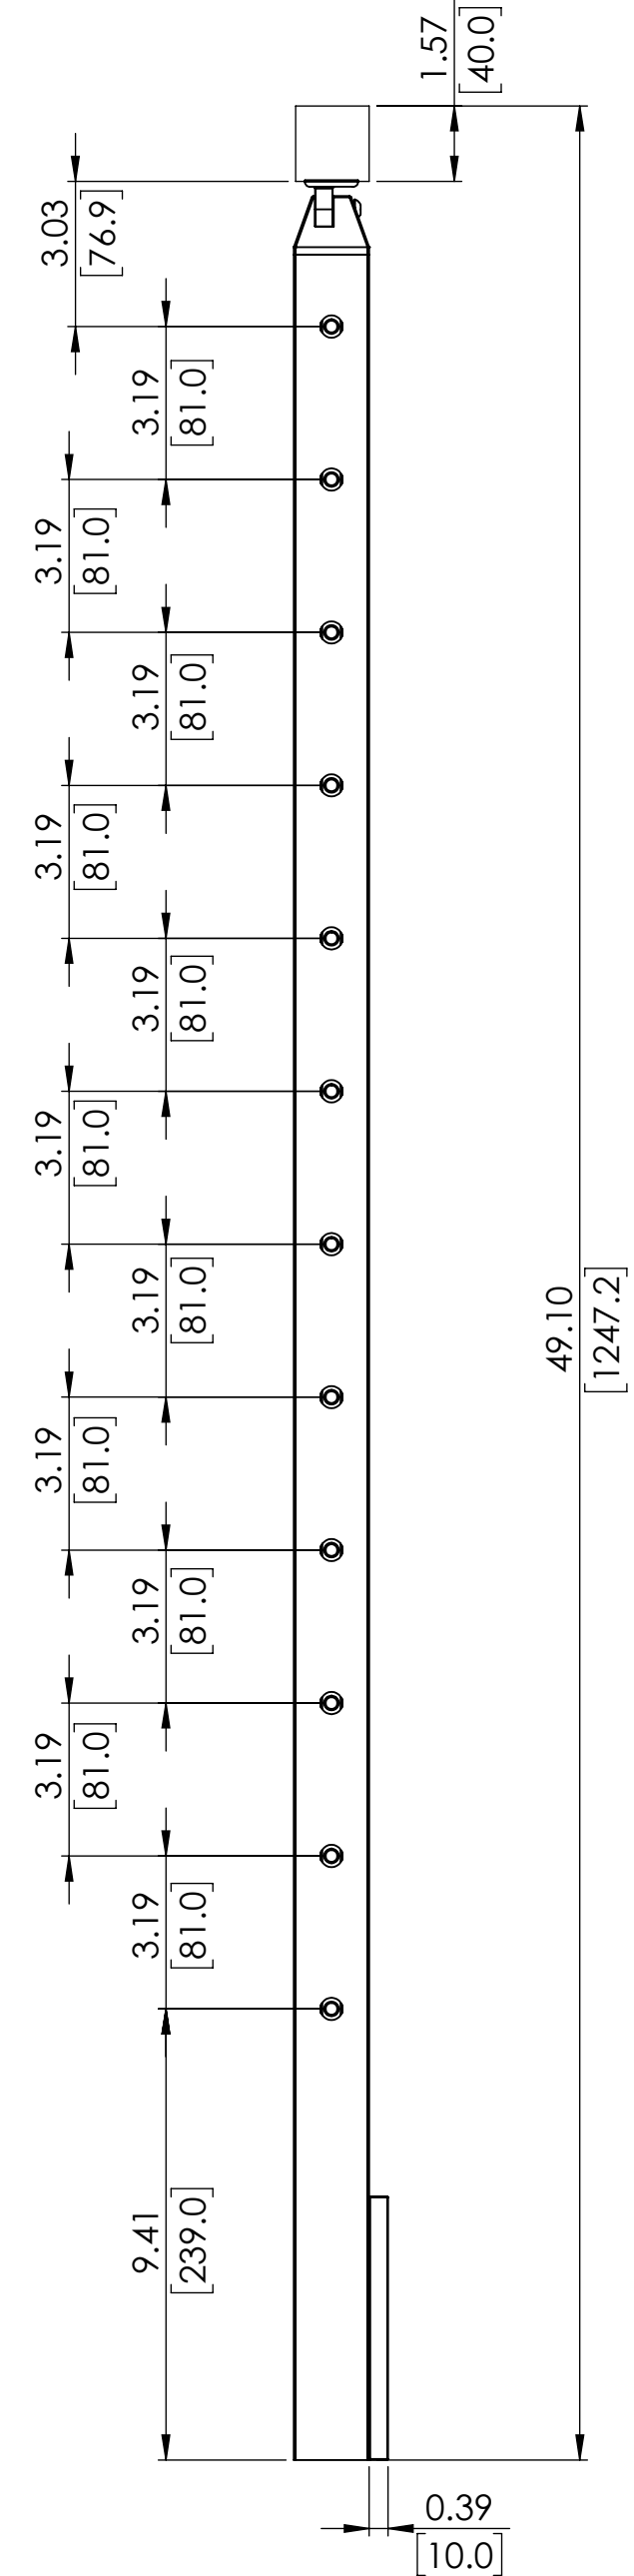

B

B

A

A

LEFT

RIGHT

LEFT

RIGHT

42" CABLE FASCIA MOUNT SQUARE INSIDE CORNER POST FOR HANDRAIL

SKU: FSQU.PL.42.CRN.I

UNITS: INCHES/[MM]

LEFT

RIGHT

LEFT

RIGHT

B

B

A

A

36" CABLE FASCIA MOUNT SQUARE INSIDE CORNER POST FOR HANDRAIL

SKU: FSQU.PL.36.CRN.I

UNITS: INCHES/[MM]