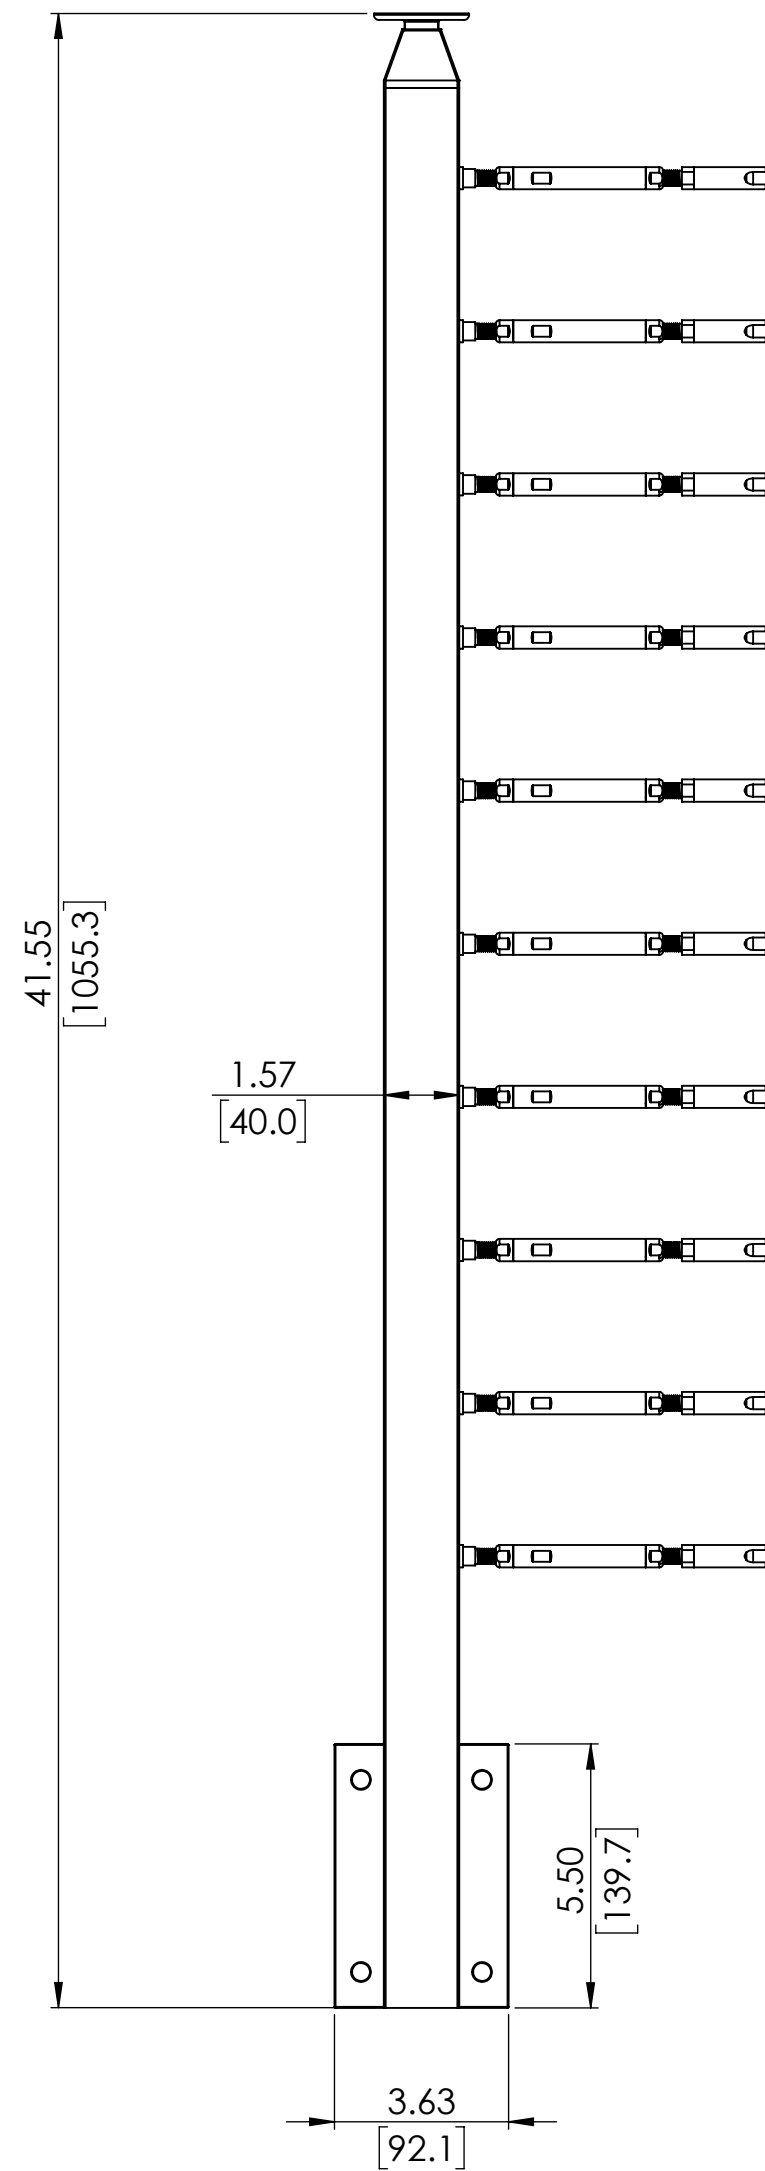

42" CABLE FASCIA MOUNT SQUARE INSIDE CORNER POST FOR HANDRAIL

SKU: FSQU.PL.42.CRN.I

UNITS: INCHES/[MM]

LEFT

RIGHT

LEFT

RIGHT

B

B

A

A

36" CABLE FASCIA MOUNT SQUARE INSIDE CORNER POST FOR HANDRAIL

SKU: FSQU.PL.36.CRN.I

UNITS: INCHES/[MM]