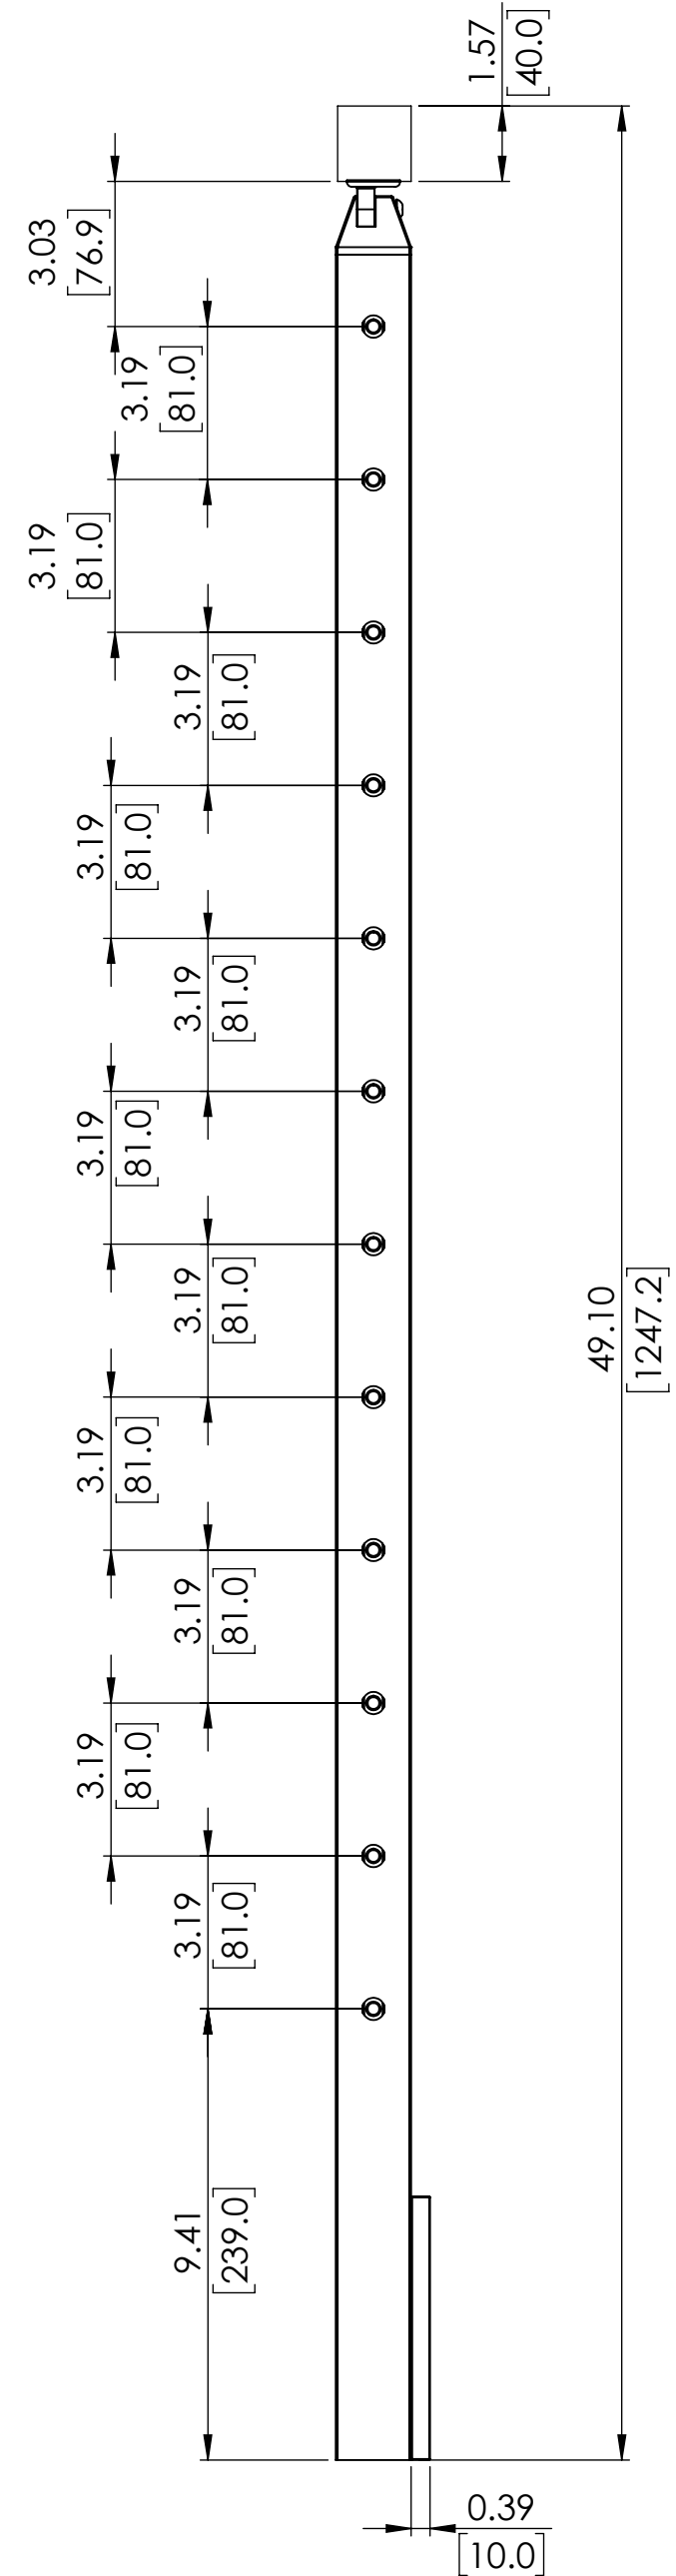

B

B

A

A

LEFT

RIGHT

LEFT

RIGHT

42" CABLE FASCIA MOUNT SQUARE INSIDE CORNER POST FOR HANDRAIL

SKU: FSQU.PL.42.CRN.I

UNITS: INCHES/[MM]

LEFT

RIGHT

LEFT

RIGHT

B

B

A

A

36" CABLE FASCIA MOUNT SQUARE INSIDE CORNER POST FOR HANDRAIL

SKU: FSQU.PL.36.CRN.I

UNITS: INCHES/[MM]