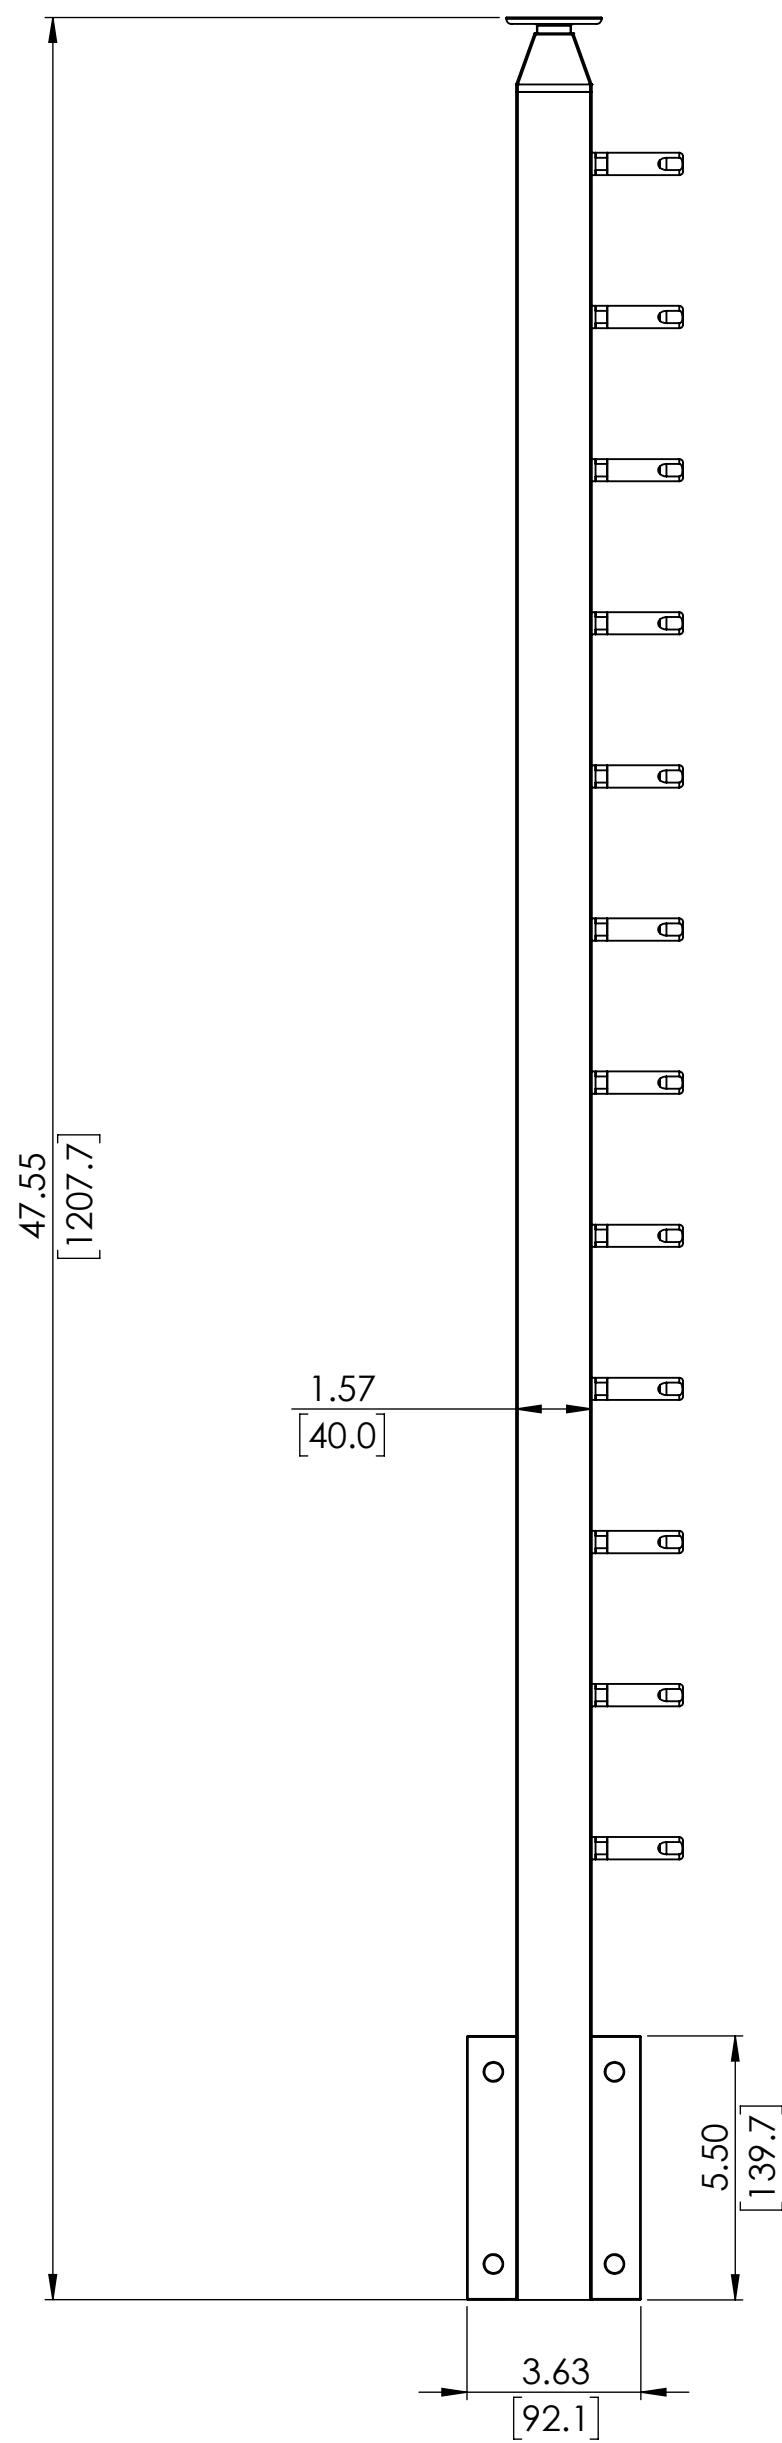

B

B

A

A

LEFT

RIGHT

LEFT

RIGHT

42" CABLE FASCIA MOUNT SQUARE INSIDE CORNER POST FOR HANDRAIL

SKU: FSQU.PL.42.CRN.I

UNITS: INCHES/[MM]

LEFT

RIGHT

LEFT

RIGHT

B

B

A

A

36" CABLE FASCIA MOUNT SQUARE INSIDE CORNER POST FOR HANDRAIL

SKU: FSQU.PL.36.CRN.I

UNITS: INCHES/[MM]