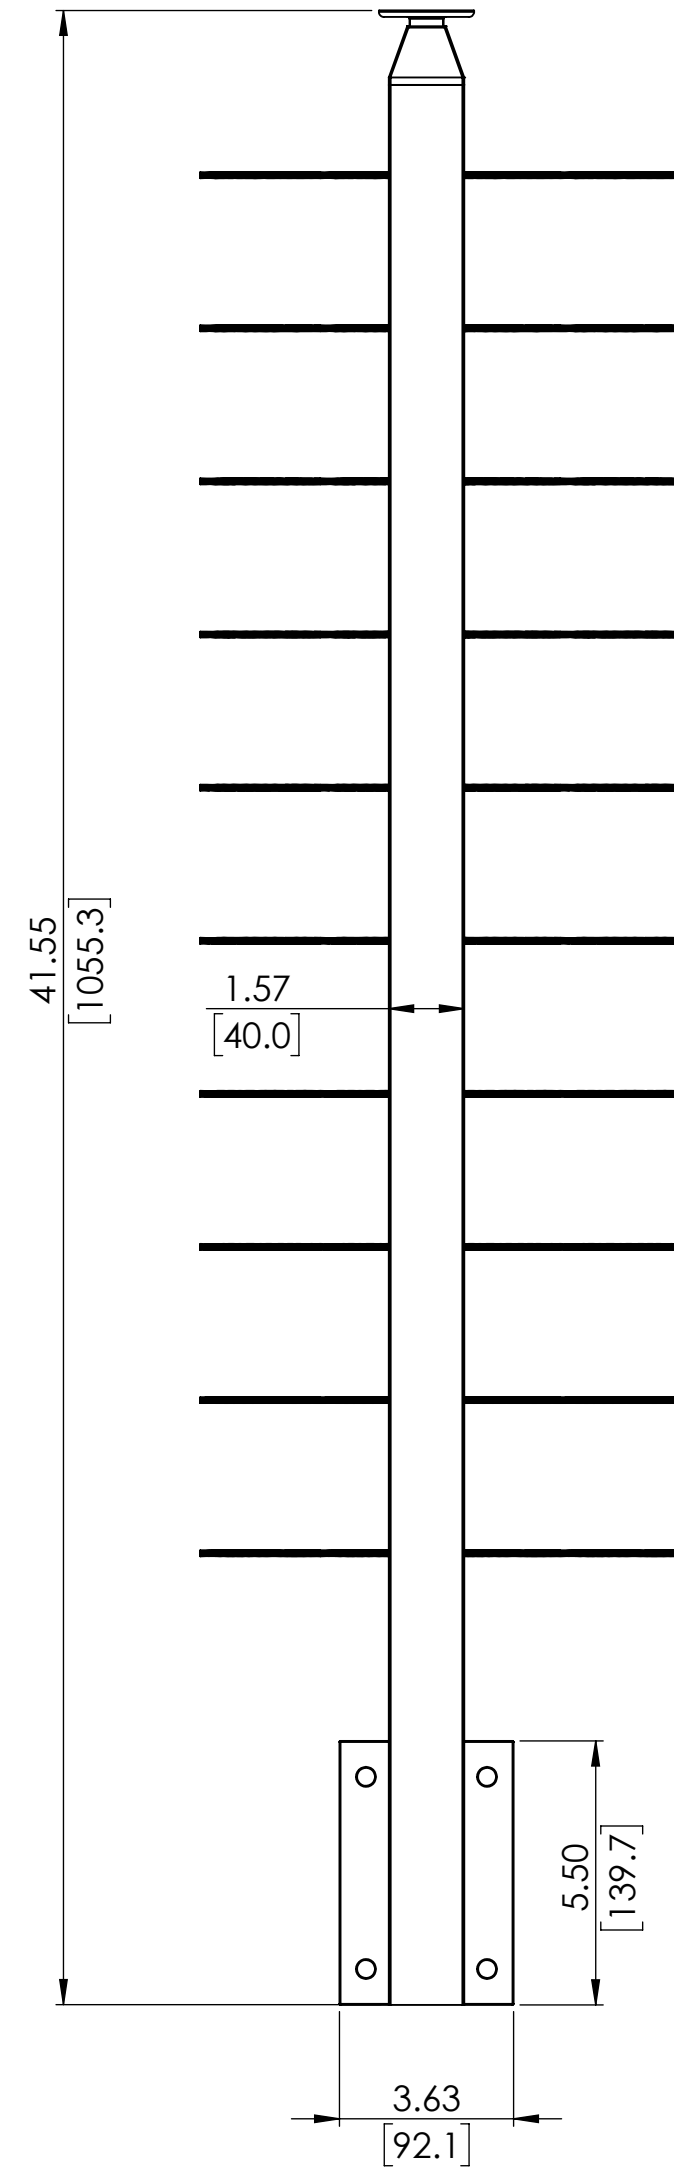

42" CABLE FASCIA MOUNT SQUARE INSIDE CORNER POST FOR HANDRAIL

SKU: FSQU.PL.42.CRN.I

UNITS: INCHES/[MM]

LEFT

RIGHT

LEFT

RIGHT

B

B

A

A

36" CABLE FASCIA MOUNT SQUARE INSIDE CORNER POST FOR HANDRAIL

SKU: FSQU.PL.36.CRN.I

UNITS: INCHES/[MM]