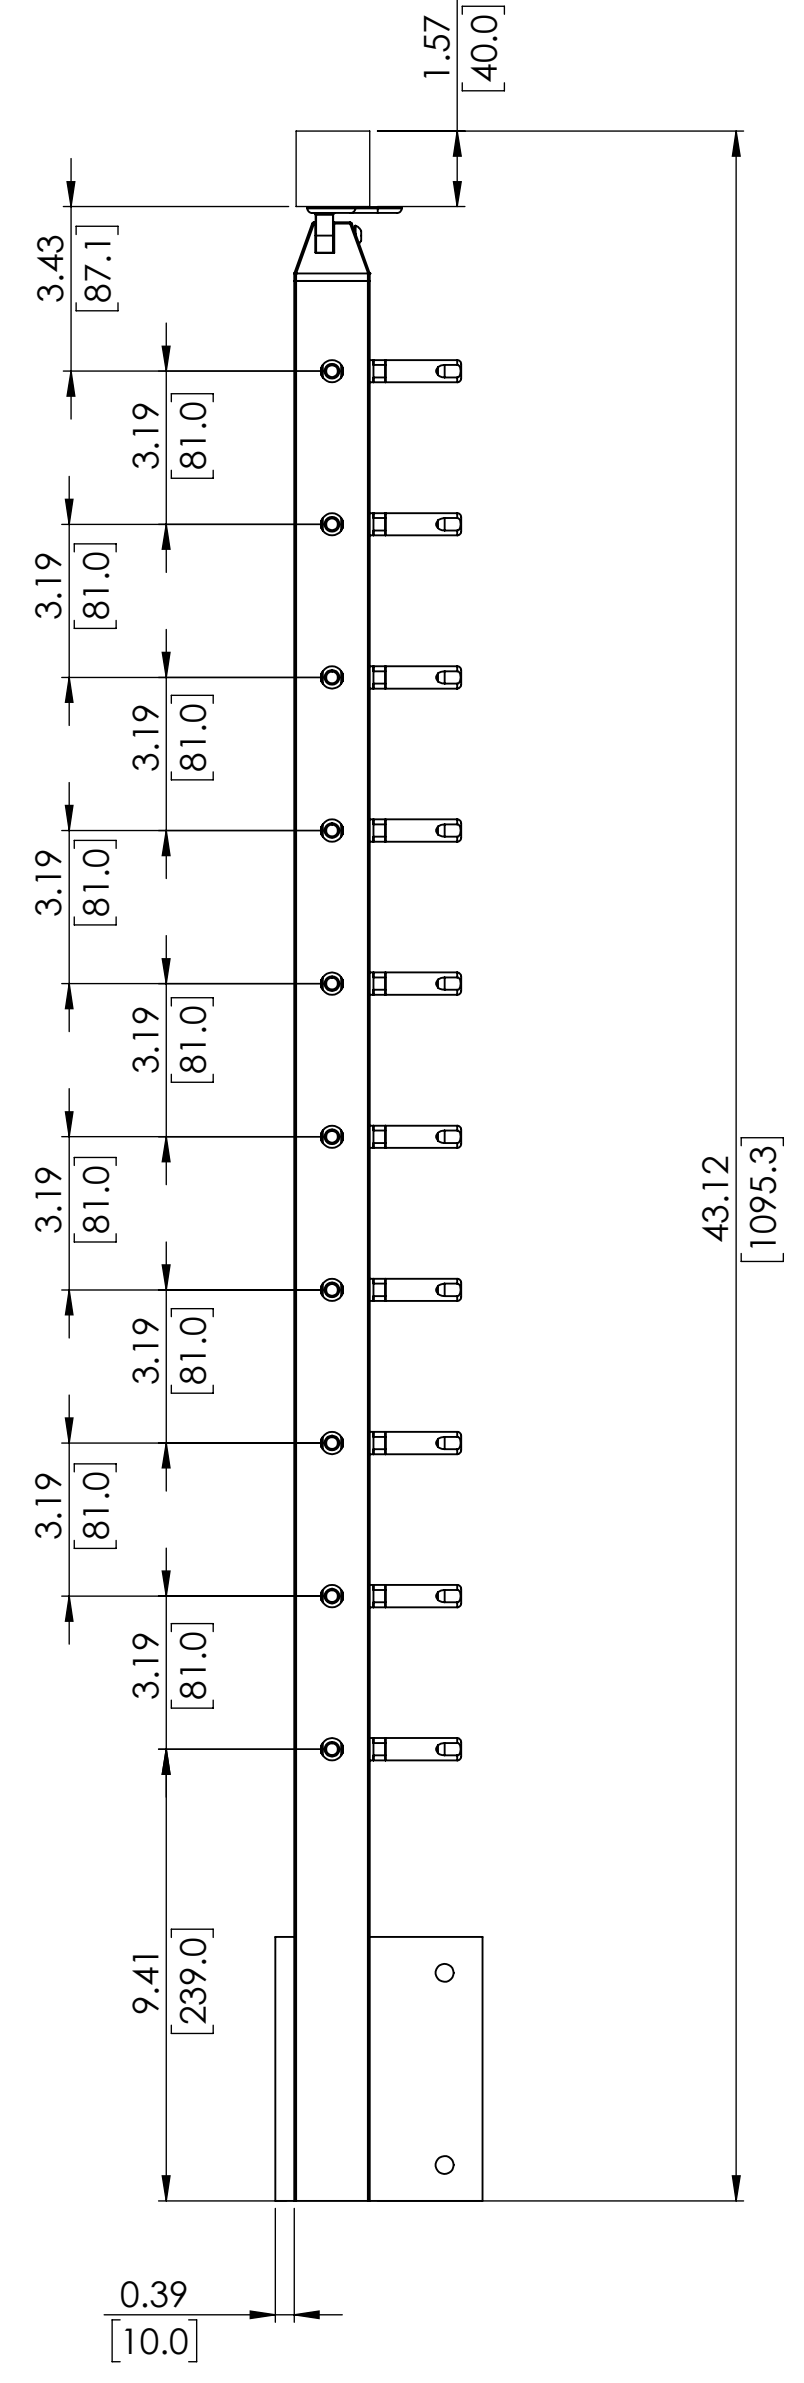

B

B

A

A

36" CABLE FASCIA MOUNT SQUARE INSIDE CORNER POST FOR HANDRAIL

SKU: FSQU.PL.36.CRN.I

UNITS: INCHES/[MM]