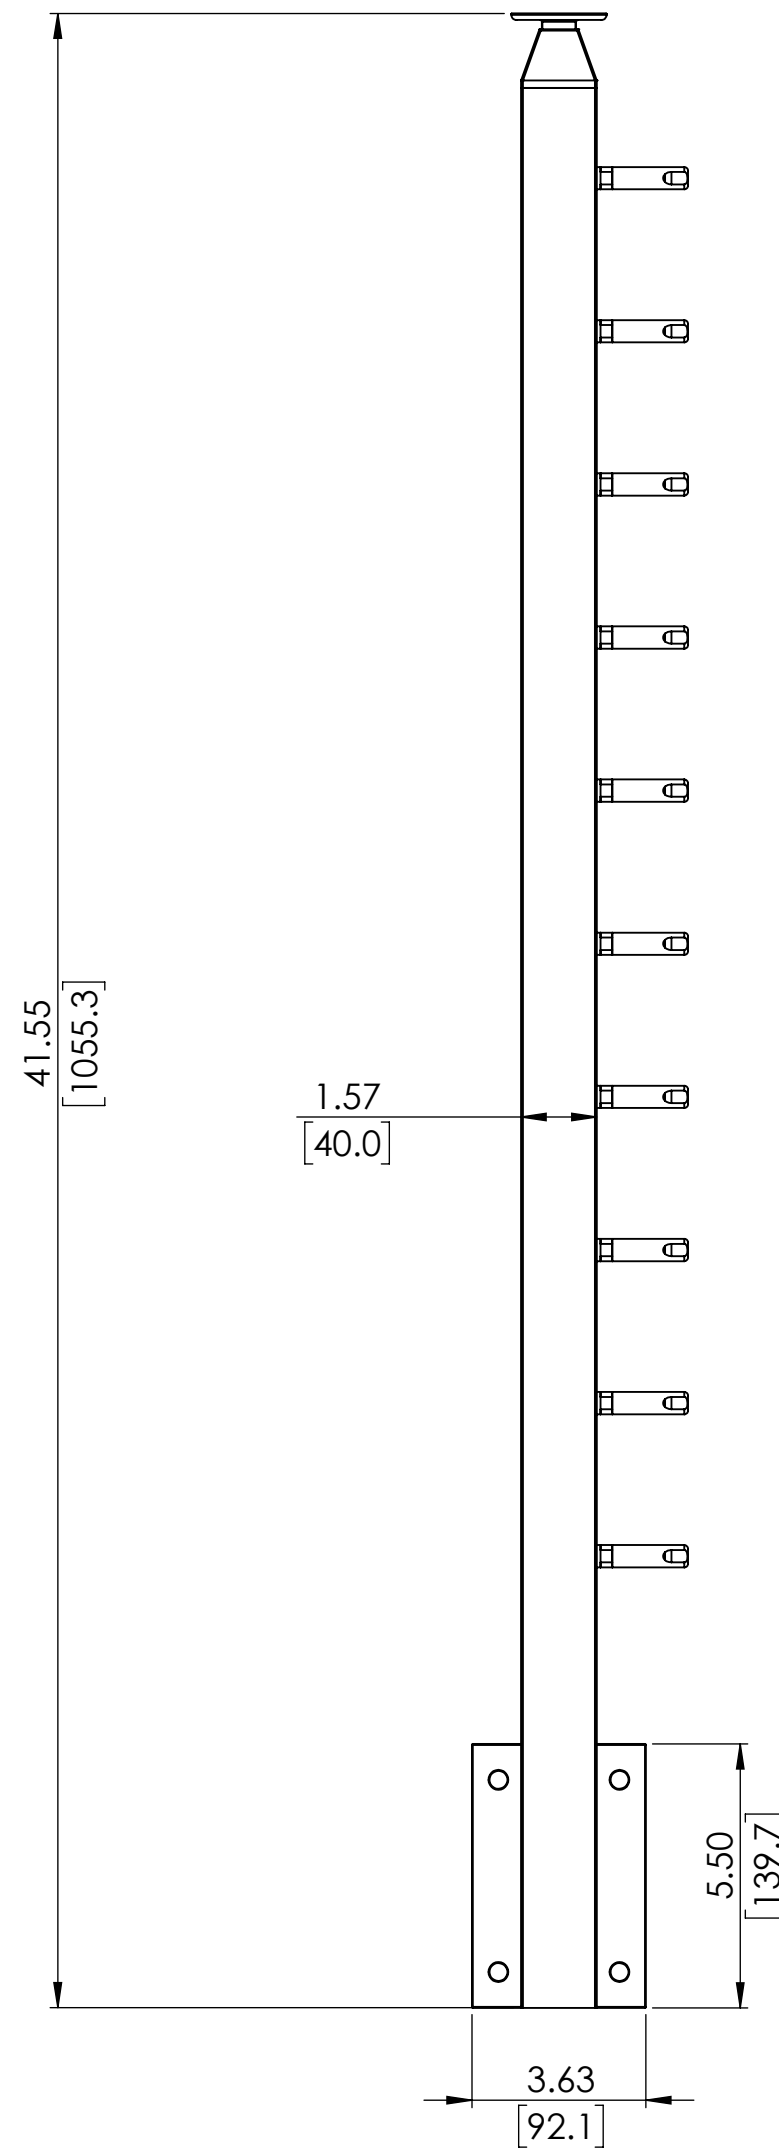

42" CABLE FASCIA MOUNT SQUARE INSIDE CORNER POST FOR HANDRAIL

SKU: FSQU.PL.42.CRN.I

UNITS: INCHES/[MM]

LEFT

RIGHT

LEFT

RIGHT

B

B

A

A

36" CABLE FASCIA MOUNT SQUARE INSIDE CORNER POST FOR HANDRAIL

SKU: FSQU.PL.36.CRN.I

UNITS: INCHES/[MM]