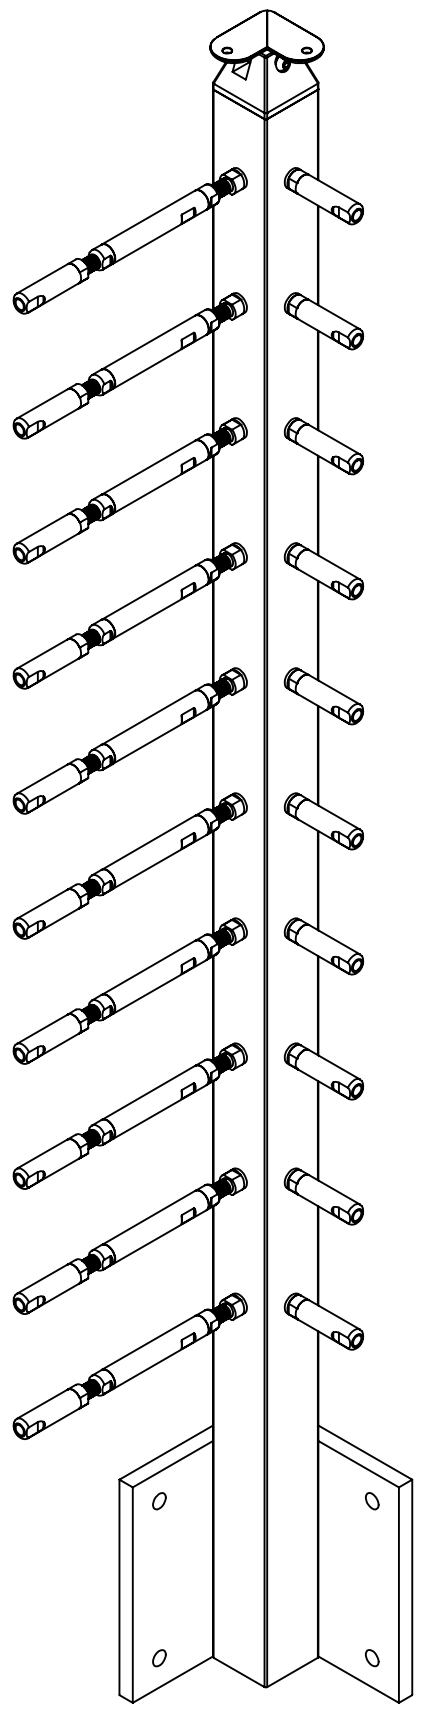

B

B

A

A

LEFT

RIGHT

LEFT

RIGHT

42" CABLE FASCIA MOUNT SQUARE INSIDE CORNER POST FOR HANDRAIL

SKU: FSQU.PL.42.CRN.I

UNITS: INCHES/[MM]

LEFT

RIGHT

LEFT

RIGHT

B

B

A

A

B

B

A

A

B

B

A

A

36" CABLE FASCIA MOUNT SQUARE INSIDE CORNER POST FOR HANDRAIL

SKU: FSQU.PL.36.CRN.I

UNITS: INCHES/[MM]