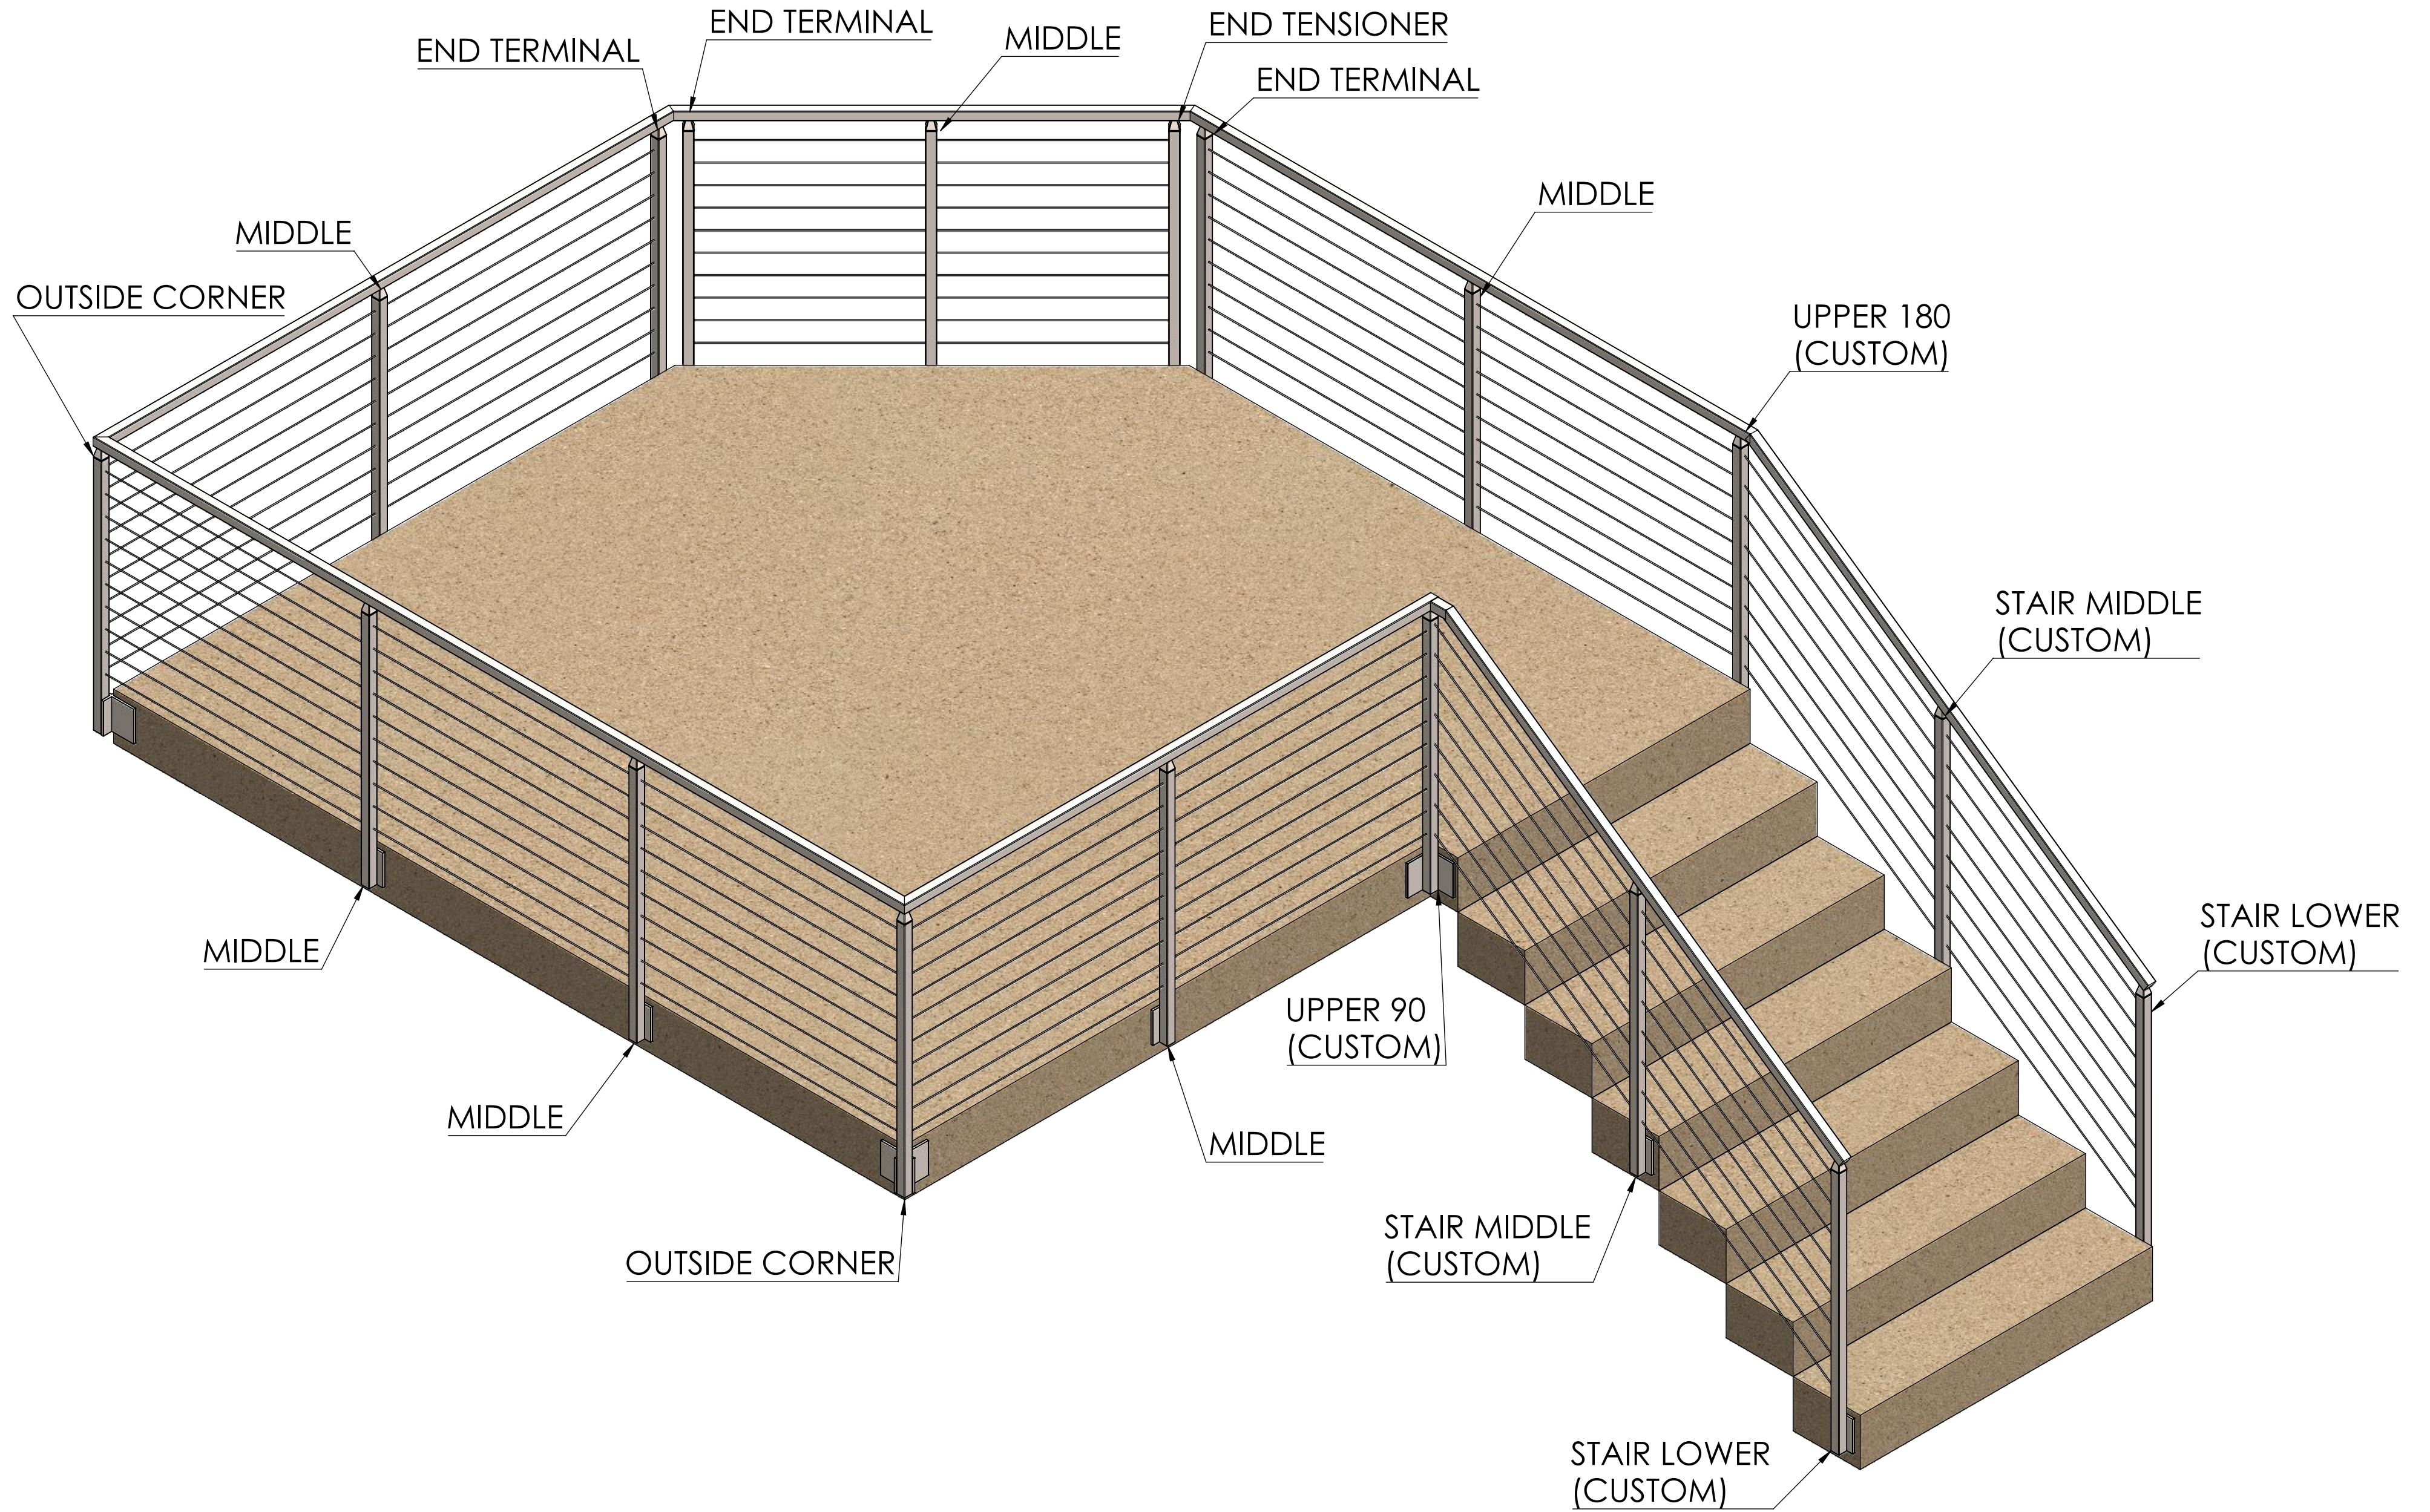

B

B

A

A

STAIR POST'S RECOMMENDED PLACEMENT: 1" FROM TREAD SURFACE TO TOP EDGE OF FASCIA PLATE & 1 - 1.5" FROM NOSE TO FRONT EDGE OF FASCIA PLATE

STAIR POST'S HEIGHT: ALL STAIR POSTS ARE CUSTOM MADE UPON REQUEST AND HEIGHT VARIES ON STAIR ANGLE