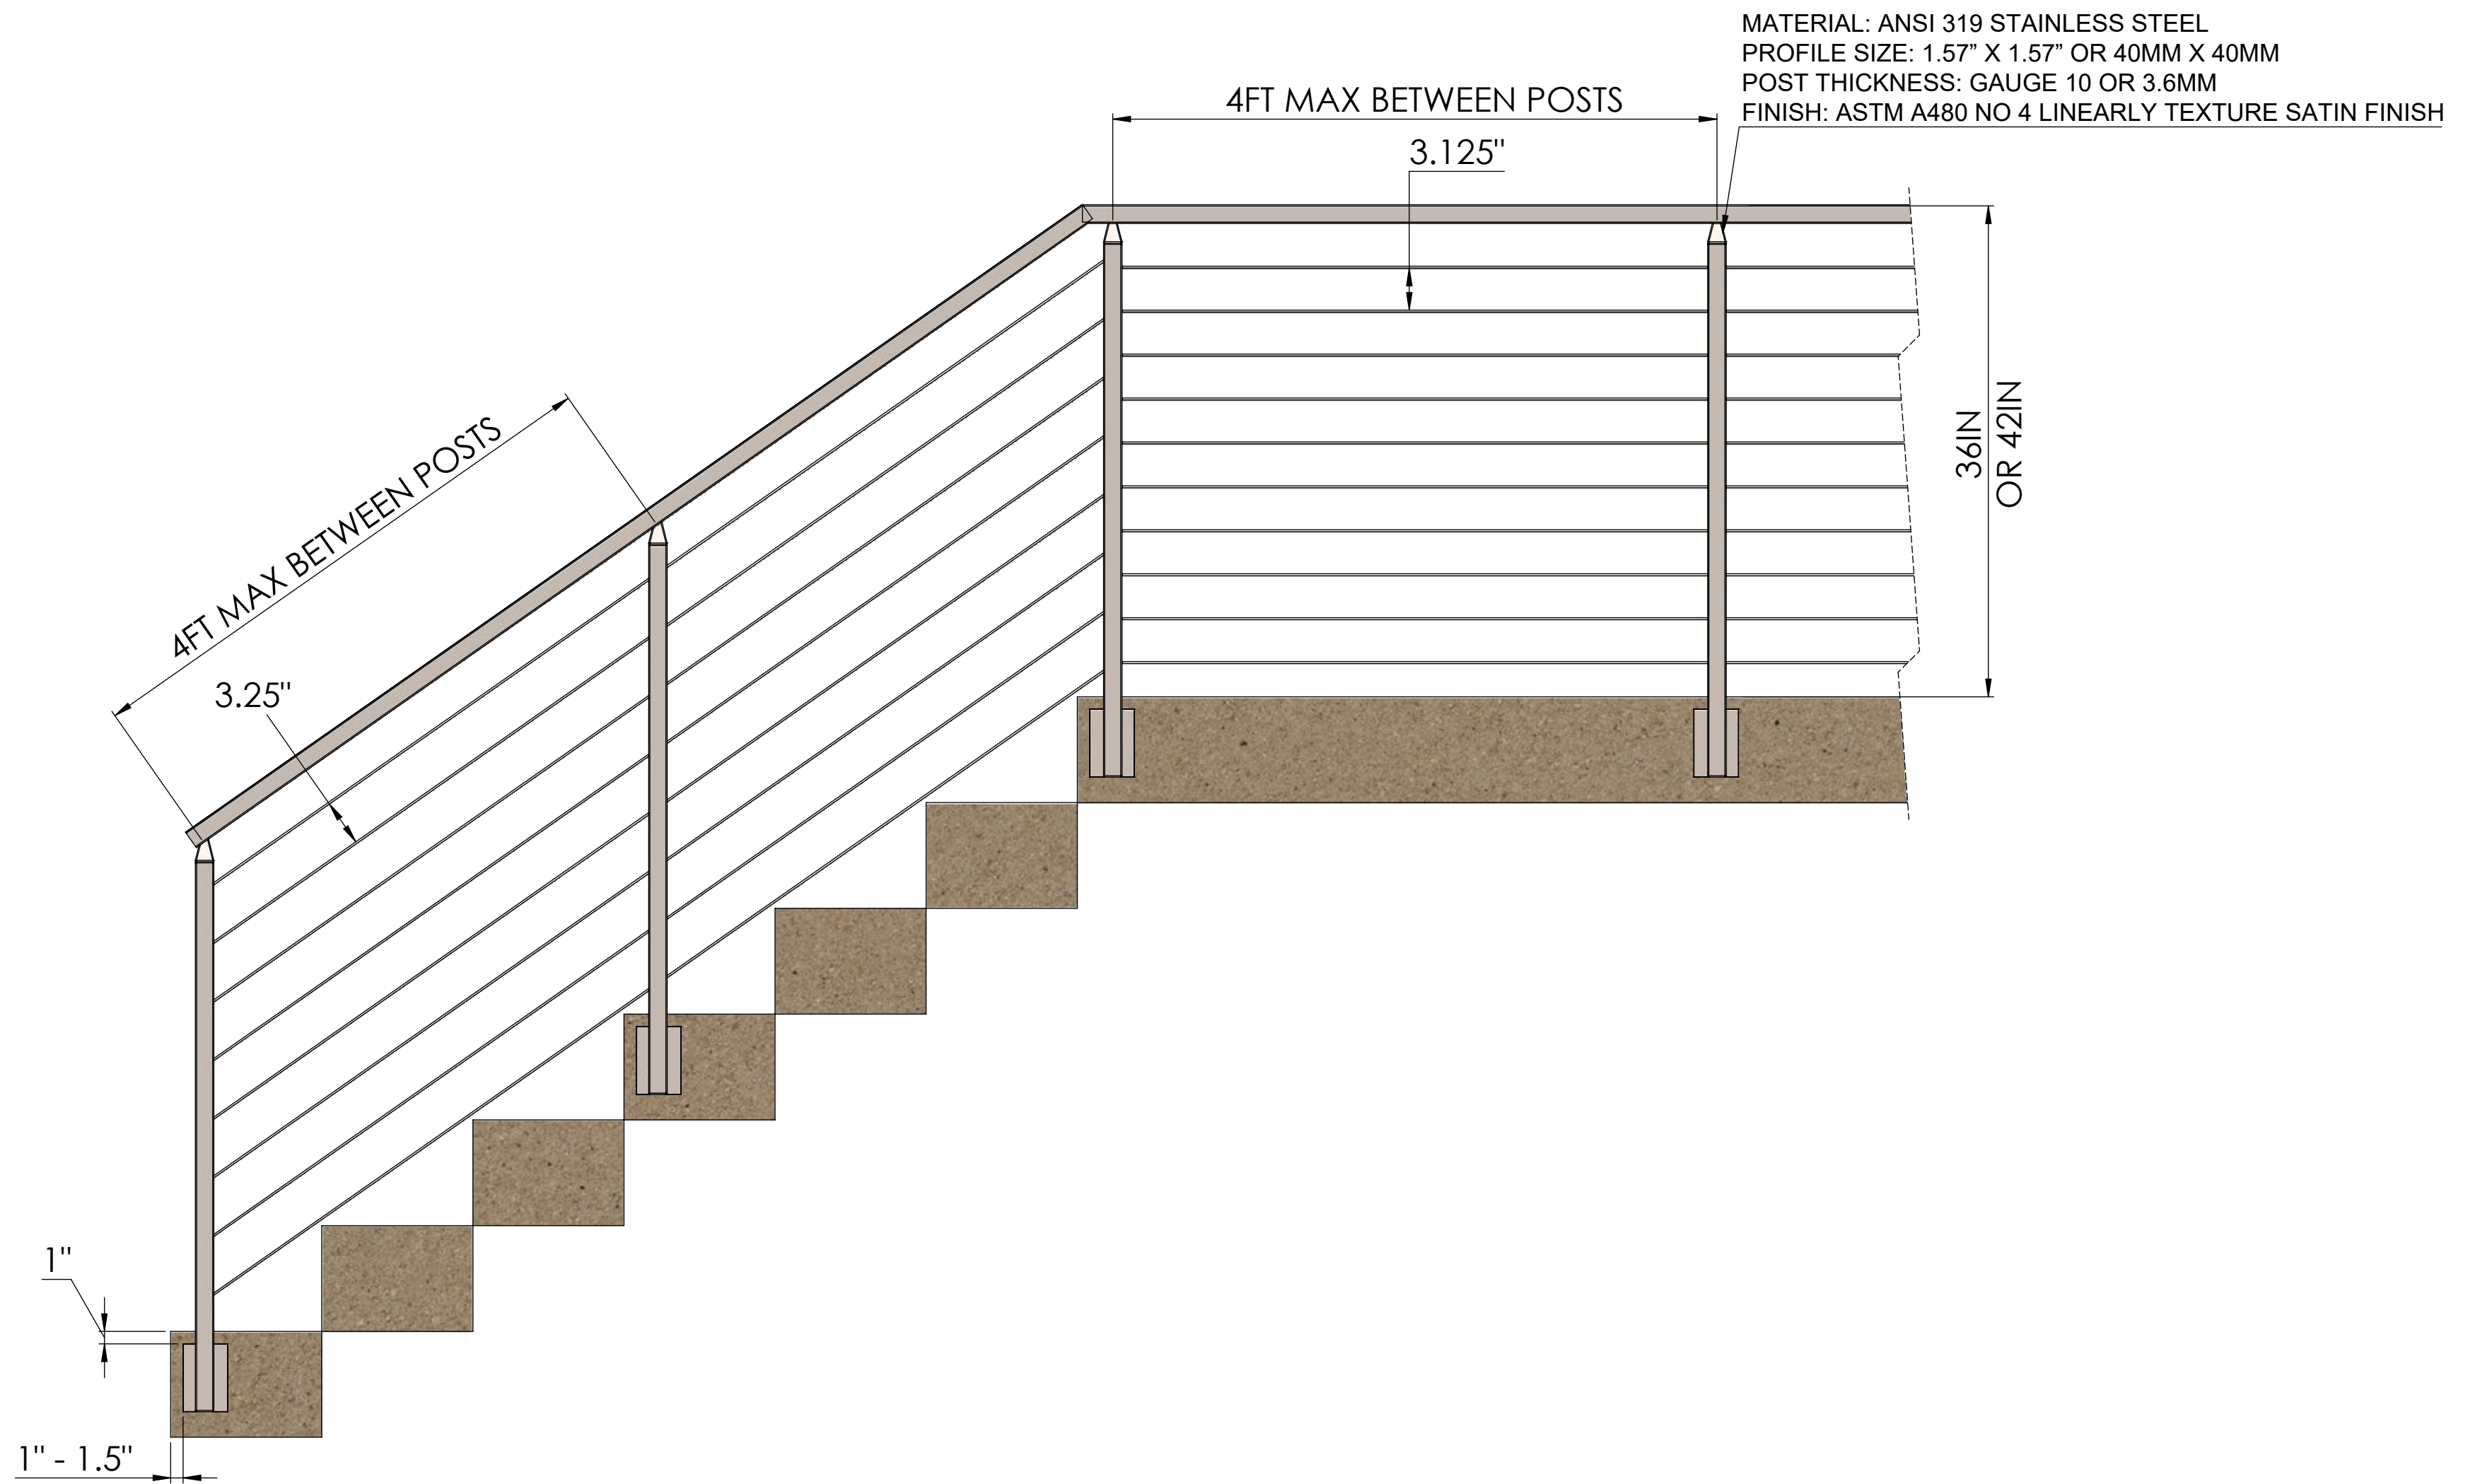

B

B

A

A

STAIR POST'S RECOMMENDED PLACEMENT: 1" FROM TREAD SURFACE TO TOP EDGE OF FASCIA PLATE & 1 - 1.5" FROM NOSE TO FRONT EDGE OF FASCIA PLATE

STAIR POST'S HEIGHT: ALL STAIR POSTS ARE CUSTOM MADE UPON REQUEST AND HEIGHT VARIES ON STAIR ANGLE