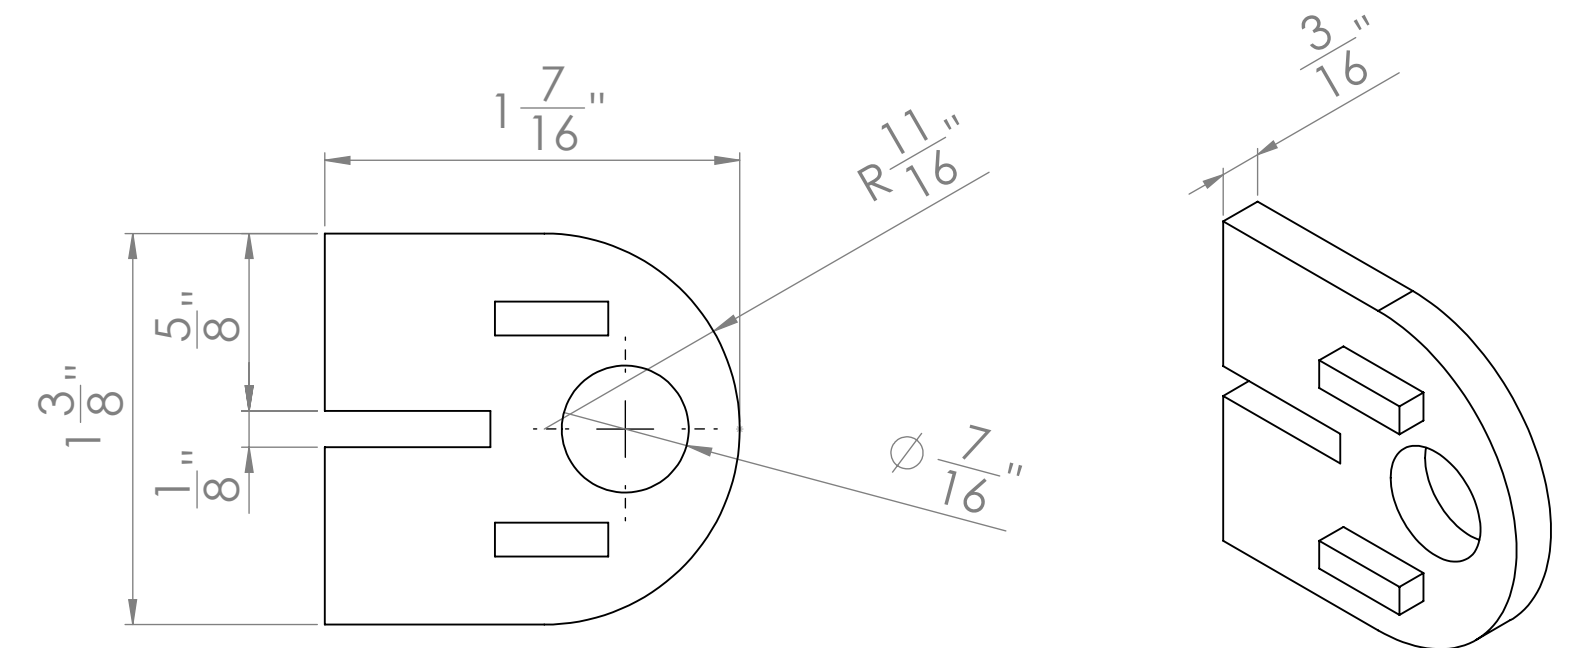

SKU: GCRF.LRG.167

Glass Clamp

Gasket for 3/8" Glass

Gasket for 1/2" Glass

Safety Pin