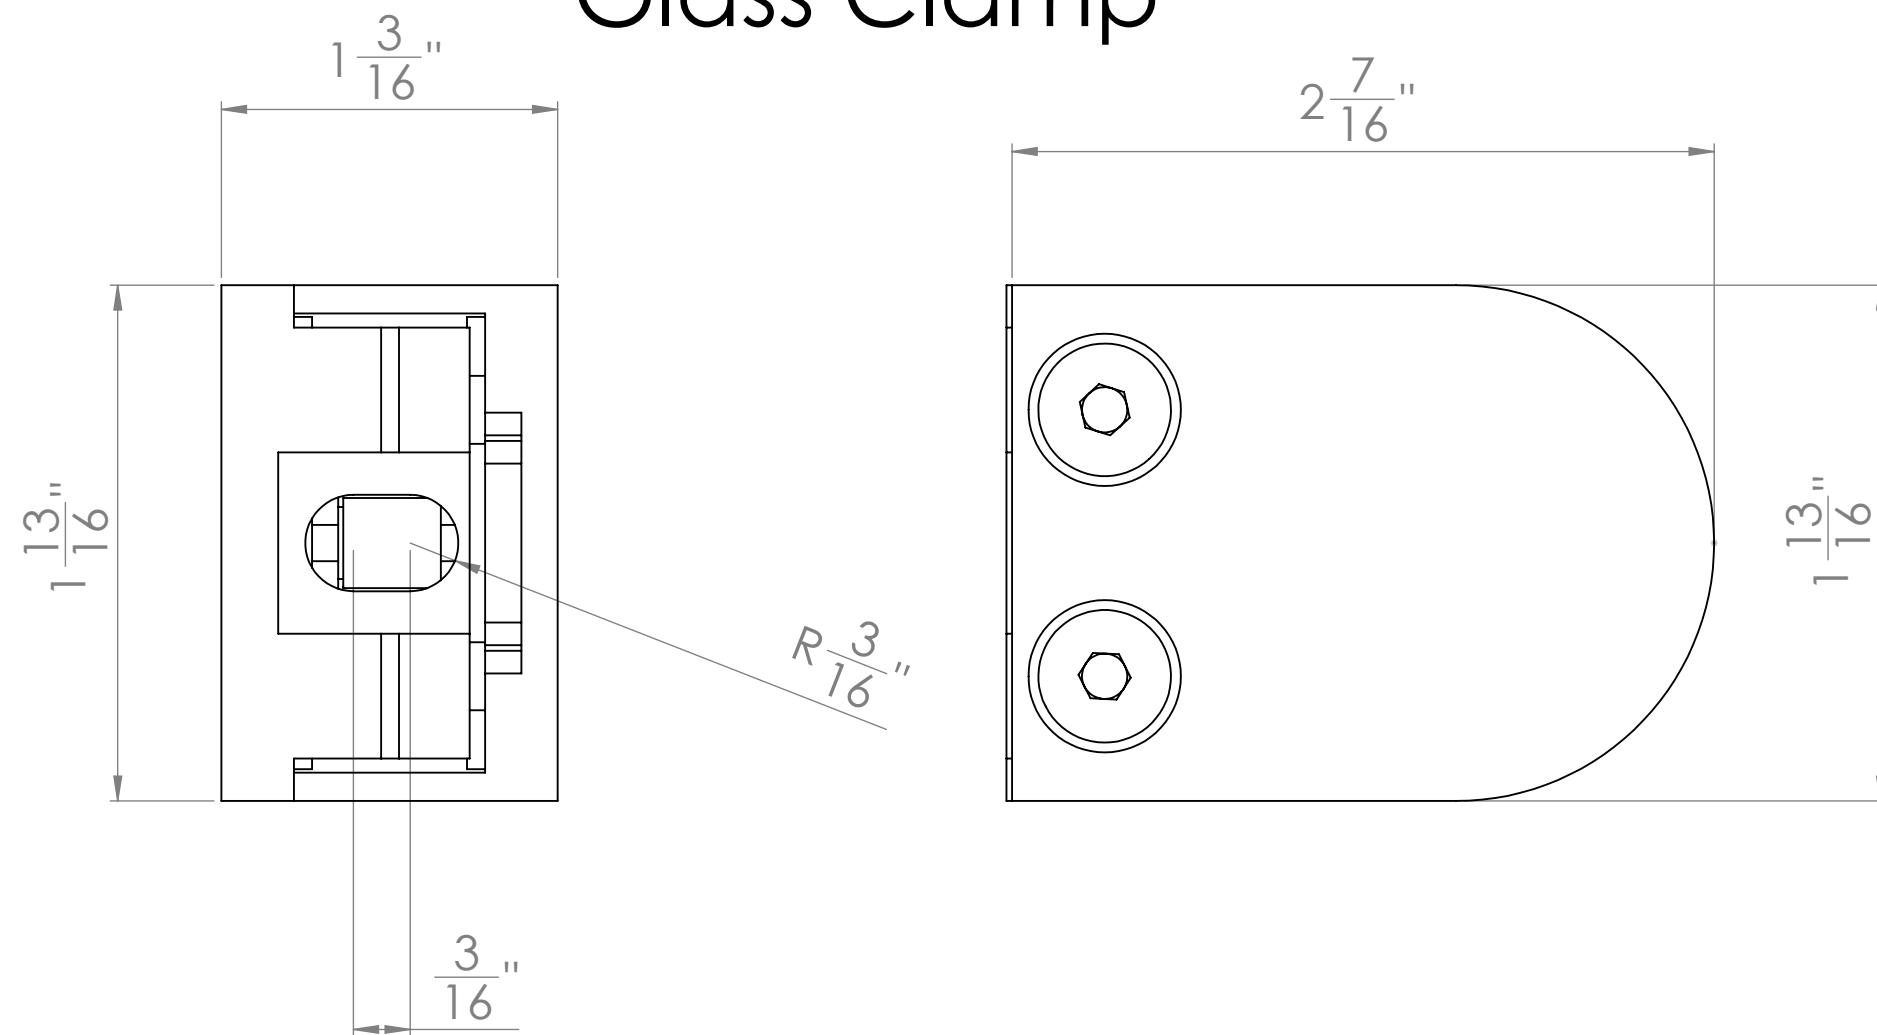

SKU: GCRF.LRG.167

Glass Clamp

Gasket for 3/8" Glass

Gasket for 1/2" Glass

Safety Pin