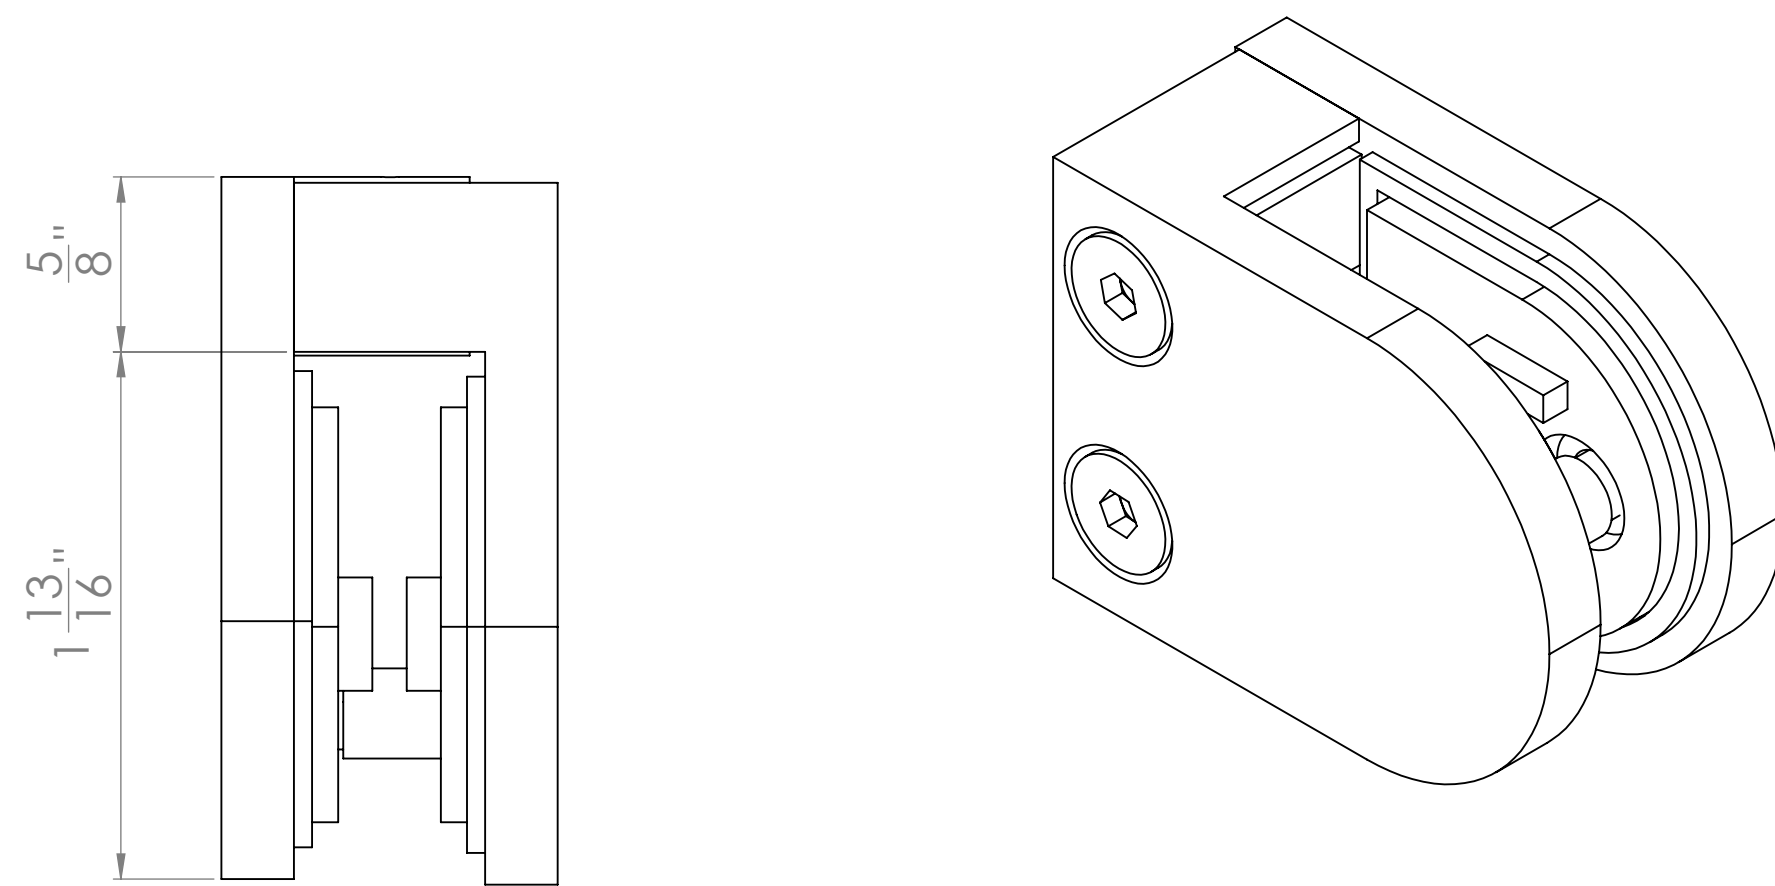

SKU: GCRF.LRG.167

Glass Clamp

Gasket for 3/8" Glass

Gasket for 1/2" Glass

Safety Pin