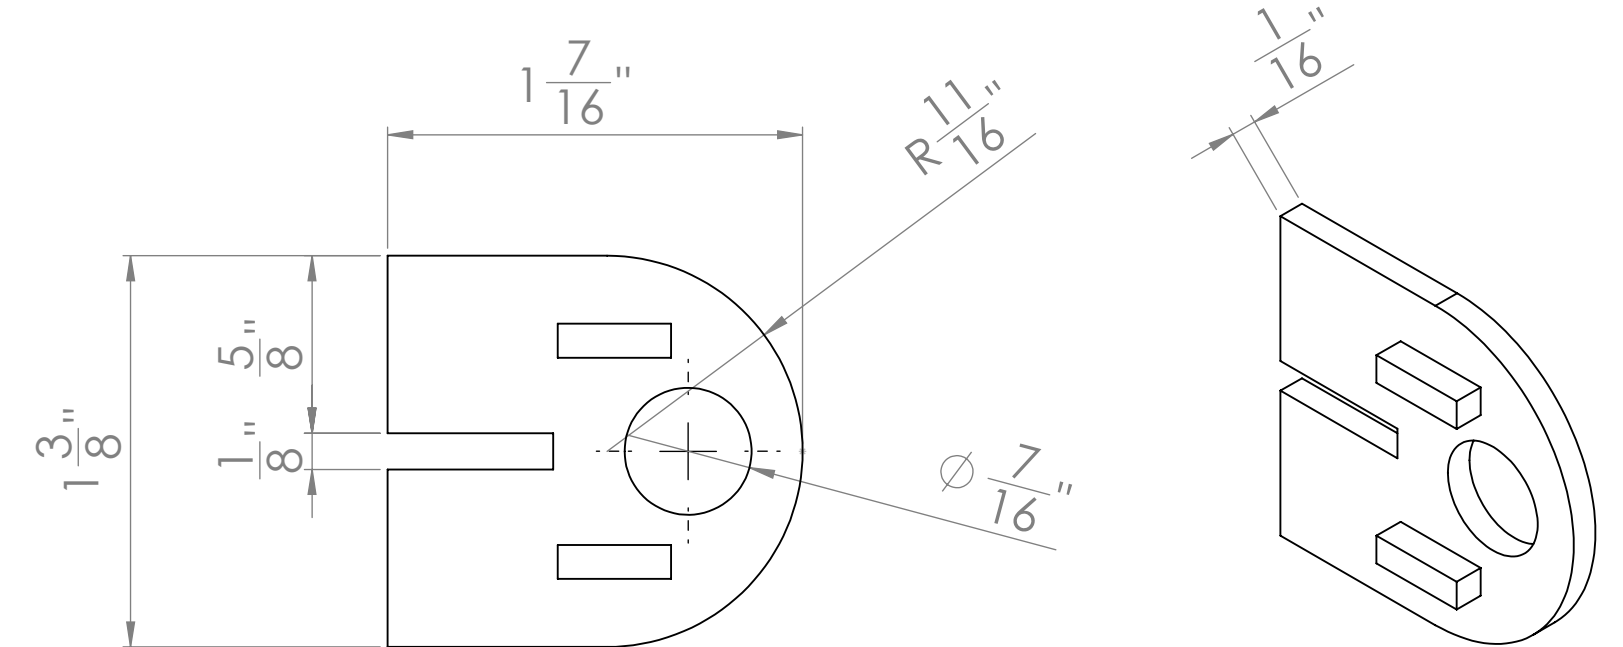

SKU: GCRF.LRG.167

Glass Clamp

Gasket for 3/8" Glass

Gasket for 1/2" Glass

Safety Pin