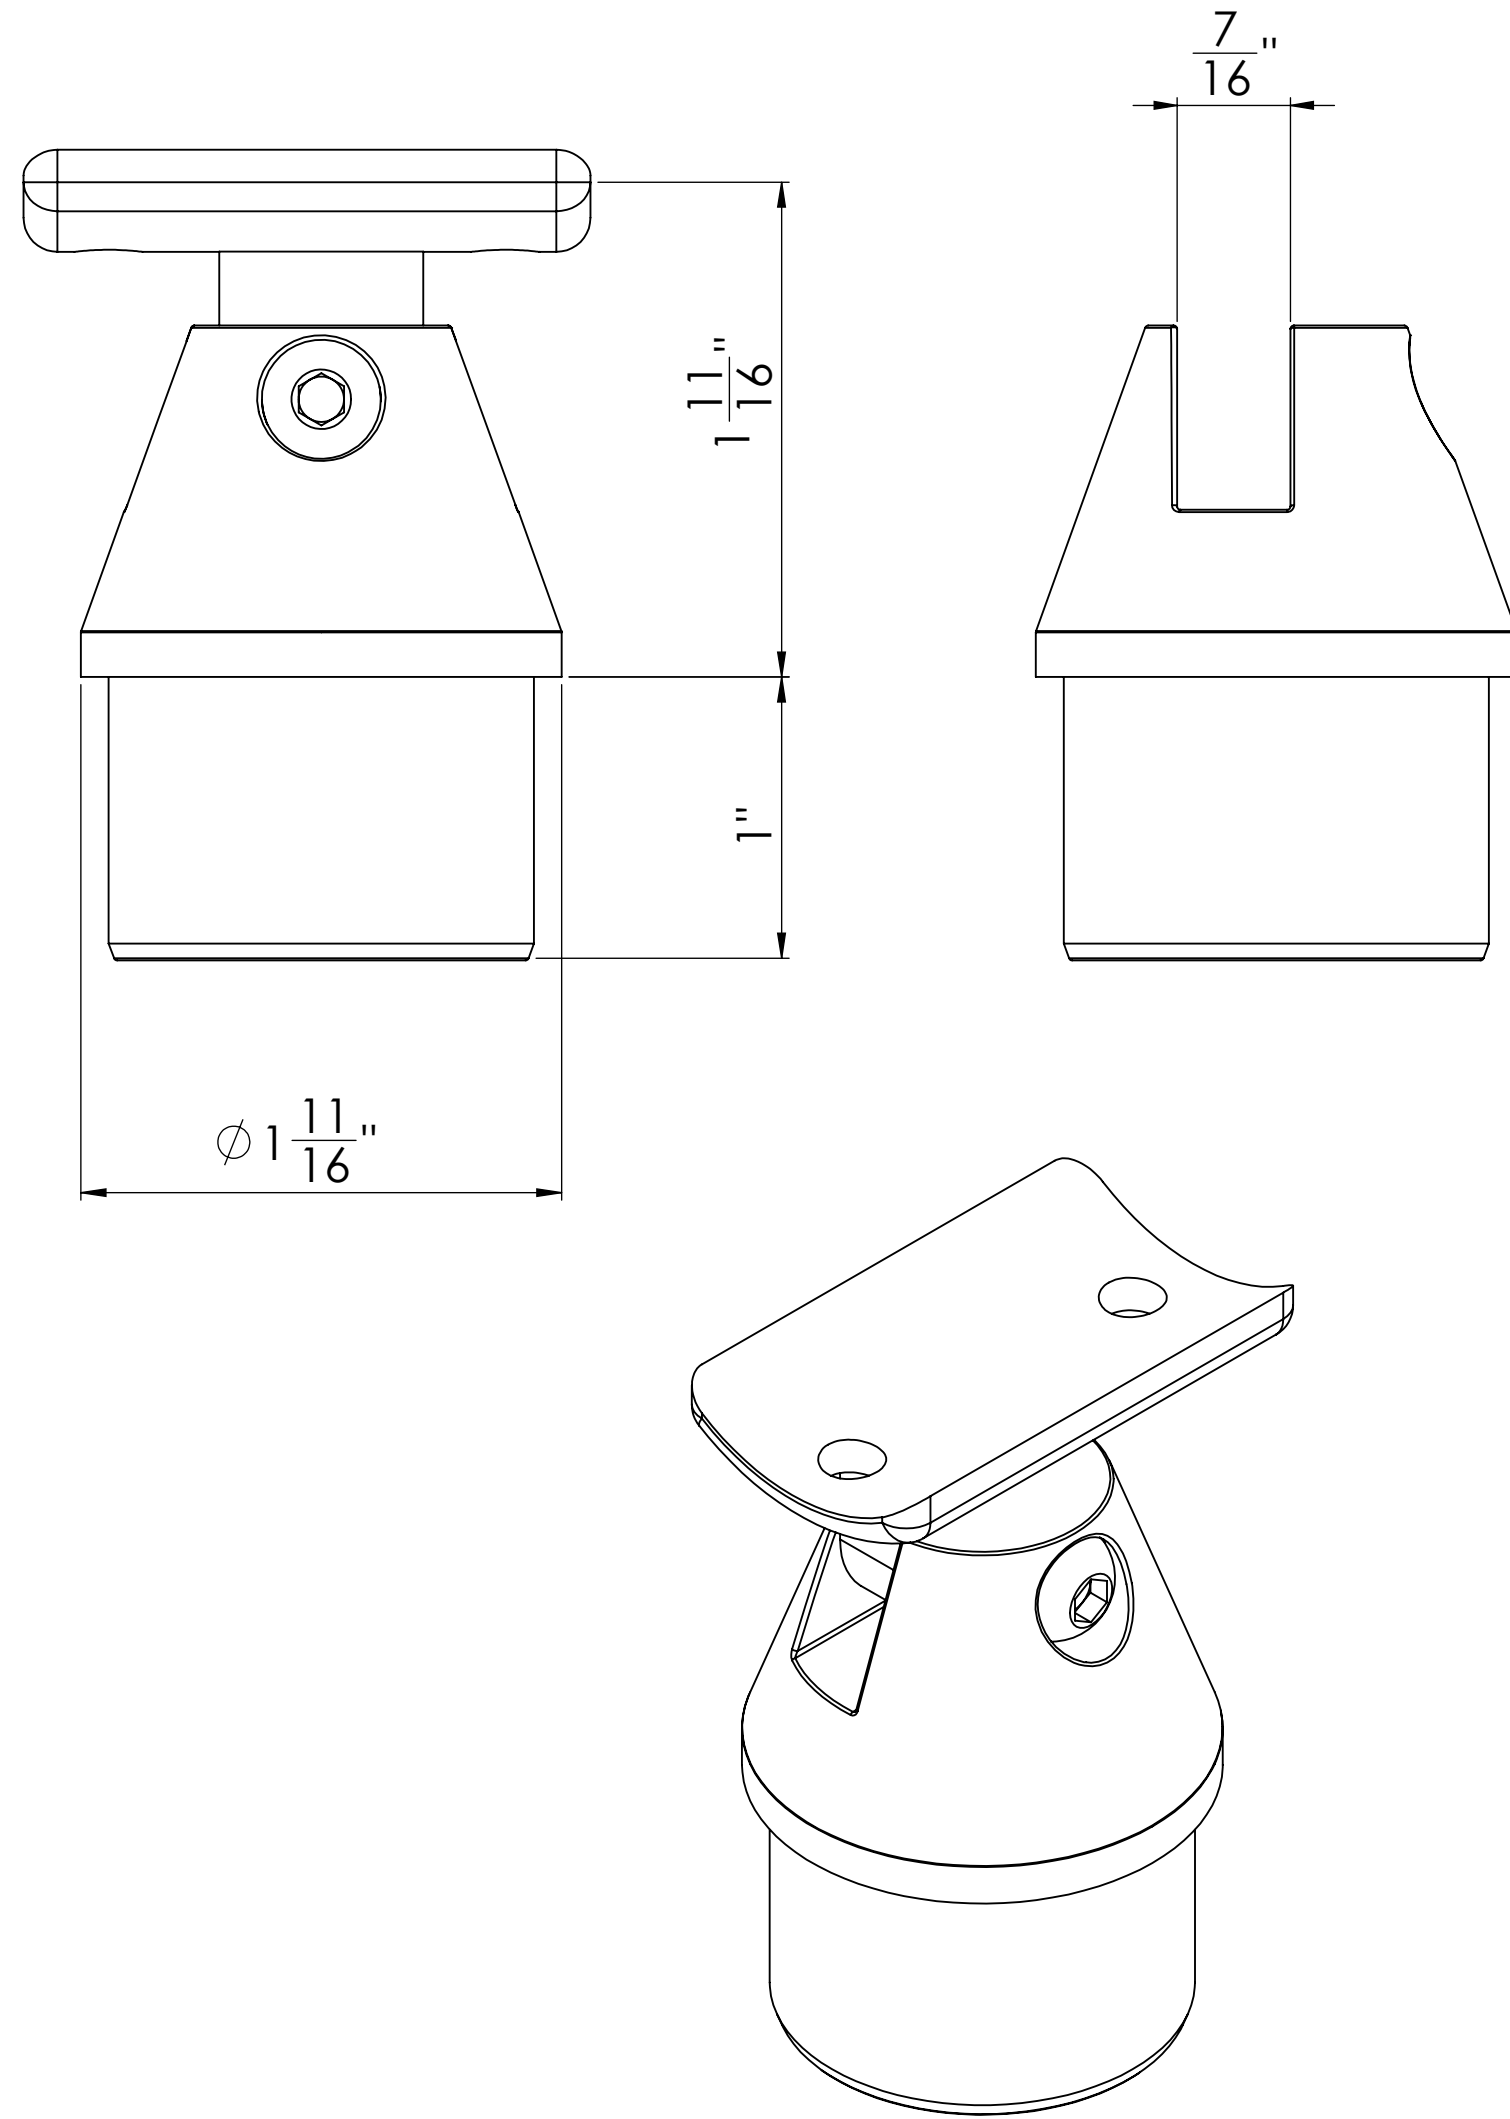

SKU: HBR.CNE.157

Cone Bracket

Flat Saddle

Curved Saddle