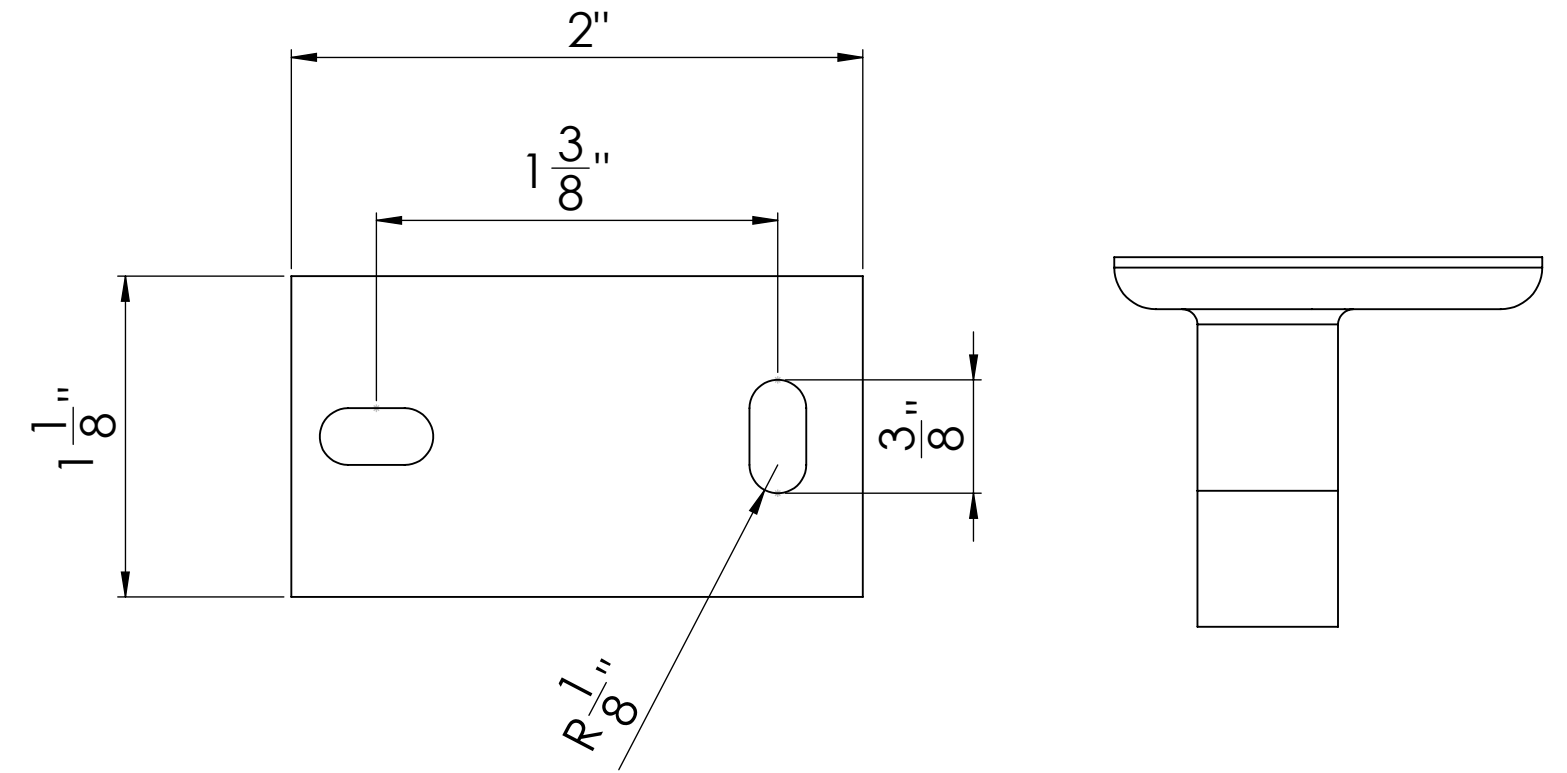

SKU: HBR.CNE.157

Cone Bracket

Flat Saddle

Curved Saddle