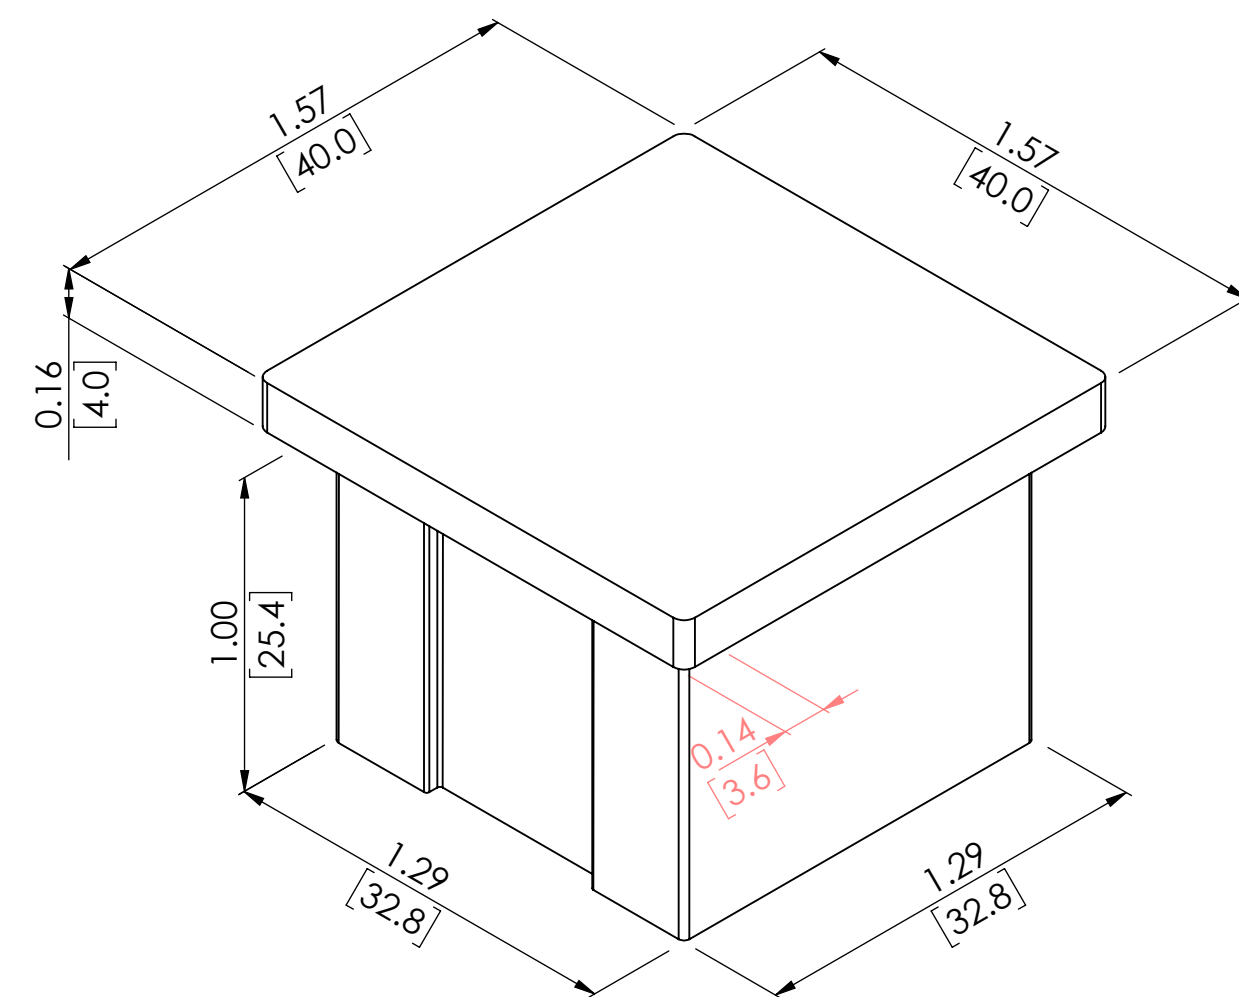

B

B

A

A

SQUARE END CAP FOR TUBE (3.6MM)

SKU: ECS.000.157.TUB.3.6

UNITS: INCHES/[MM]