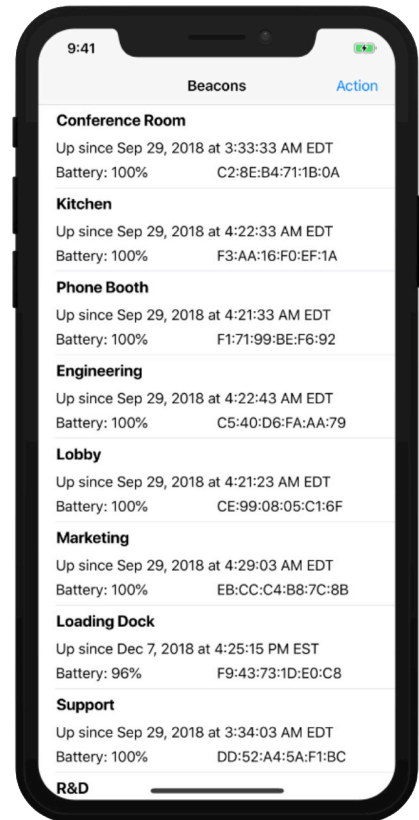

RADBEACON E2

RADBEACON CONFIGURATION APP

With the RadBeacon E app, you can scan for nearby configurable RadBeacon E proximity beacons, display their settings, and make modifications to those settings. Configuration of beacons requires a key. It is highly recommended that you make a priority changing the key for your RadBeacon E device.

The RadBeacon E2 uses cryptographic challenge response authentication to limit the possibility of third party manipulation of your beacons once they have been installed and configured. The RadBeacon E2 device and configuration app are preconfigured with a default key. Custom keys can be exported so they can be backed up and shared with colleagues.

CONTACT US:

202-681-9434

hello@radiusnetworks.com
support.radiusnetworks.com

©2019 Radius Networks, Inc.